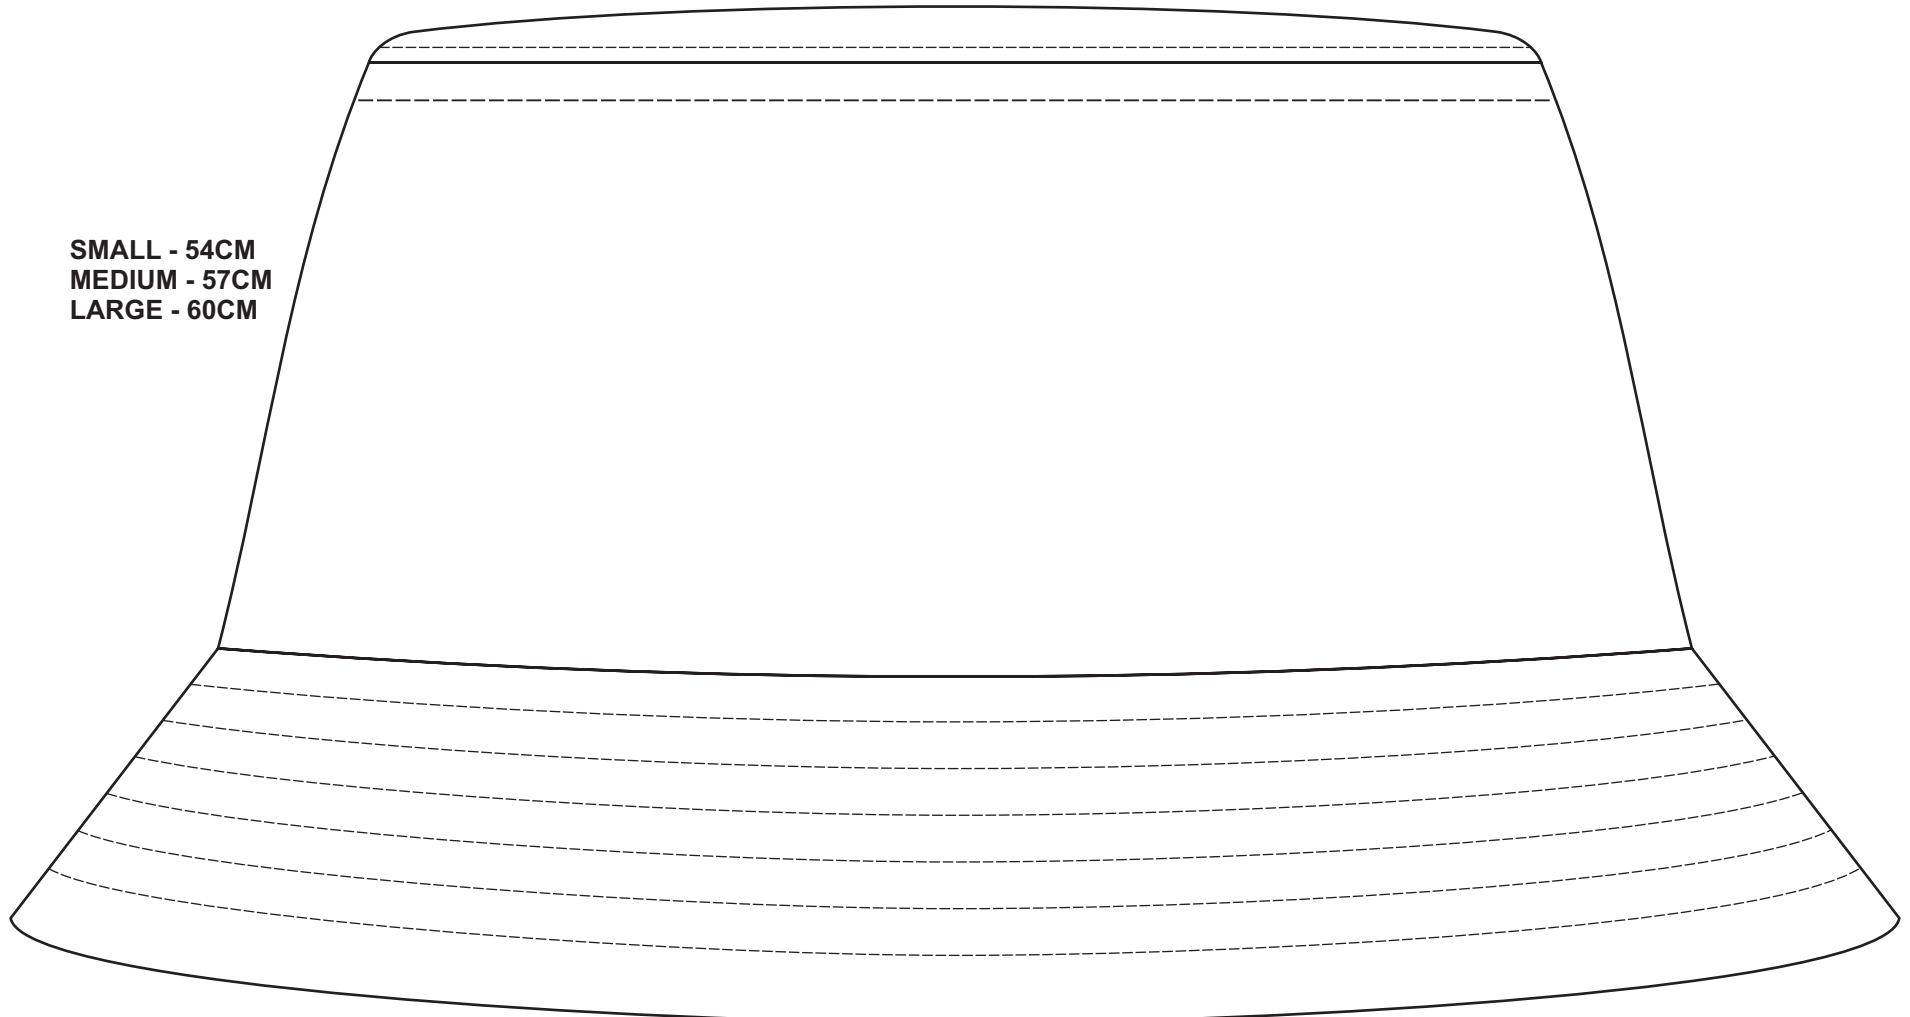

100% of Actual Size
Sublimation - Outer

SMALL - 54CM
MEDIUM - 57CM
LARGE - 60CM

30% of Actual Size
Sublimation Template - Outer

100% of Actual Size
Sublimation - Inner

SMALL - 54CM
MEDIUM - 57CM
LARGE - 60CM

A tearaway care label will be visible.

30% of Actual Size
Sublimation Template - Inner