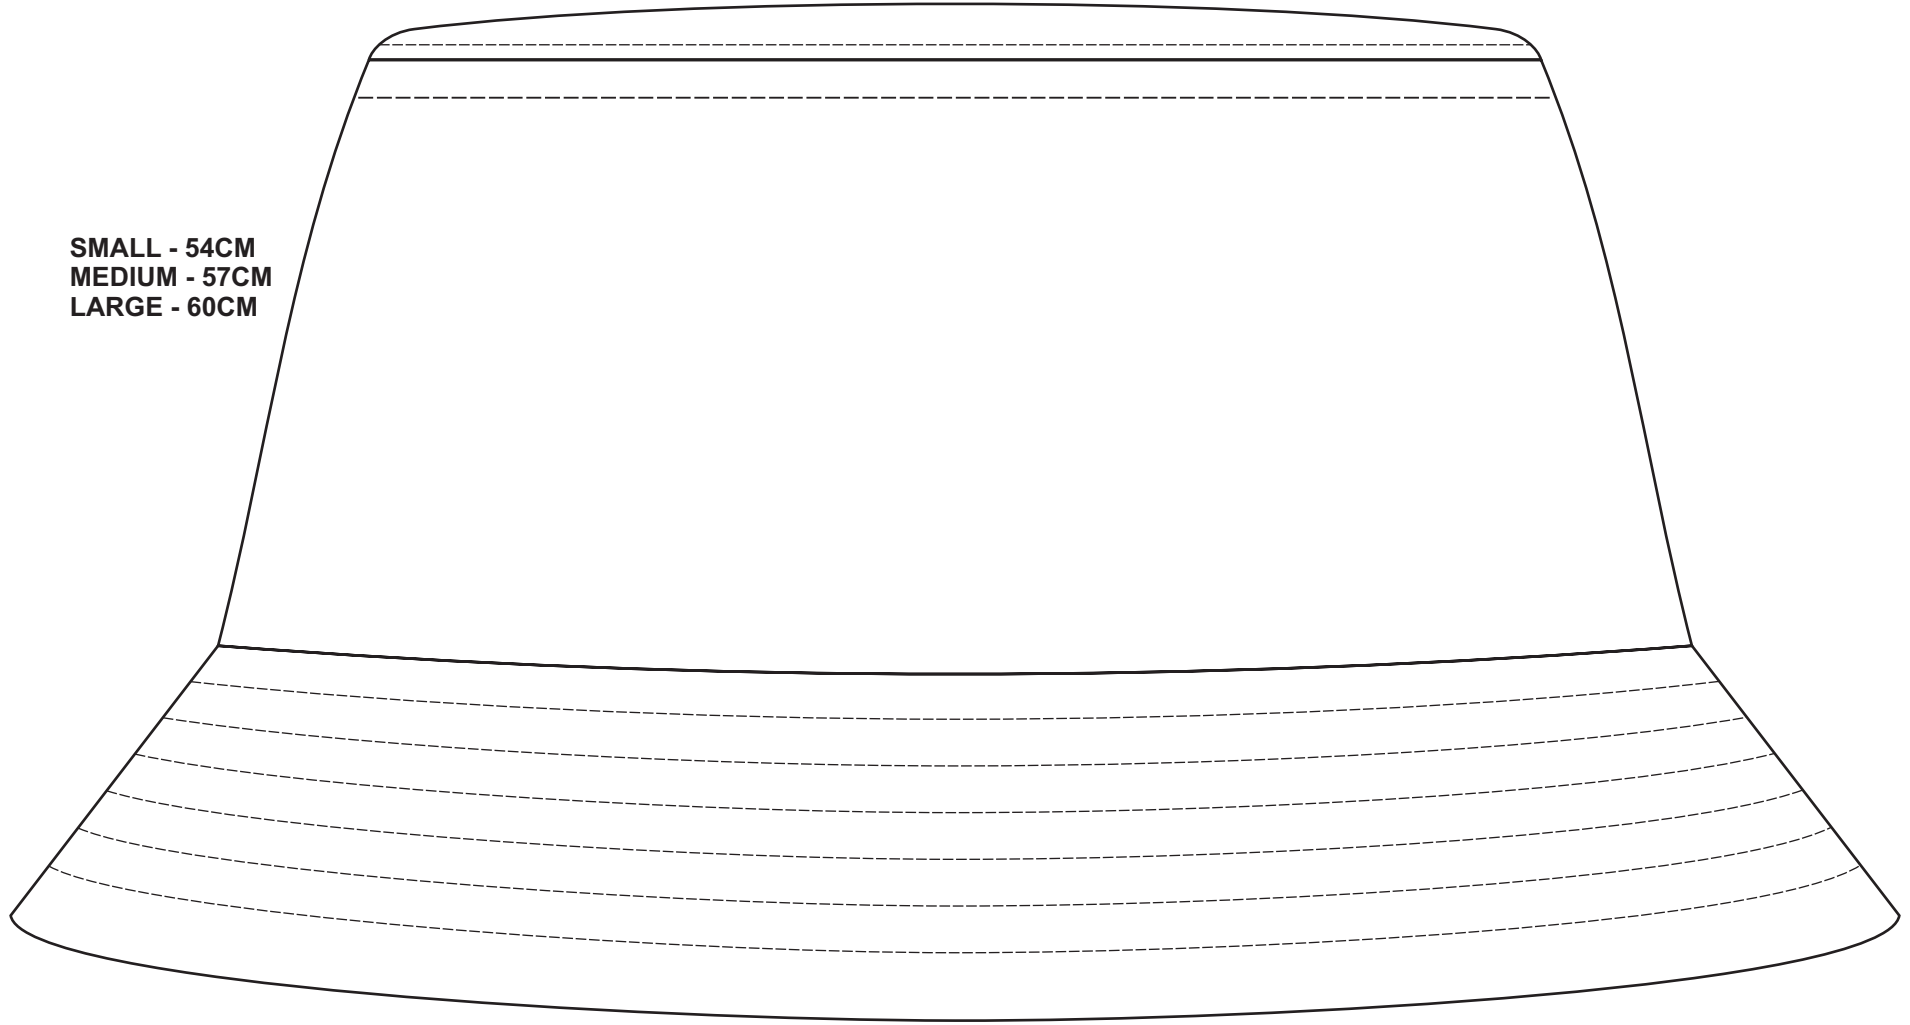

100% of Actual Size
Sublimation - Outer

SMALL - 54CM
MEDIUM - 57CM
LARGE - 60CM

30% of Actual Size
Sublimation Template - Outer

100% of Actual Size
Sublimation - Inner

SMALL - 54CM
MEDIUM - 57CM
LARGE - 60CM

A tearaway care label will be visible.

30% of Actual Size
Sublimation Template - Inner