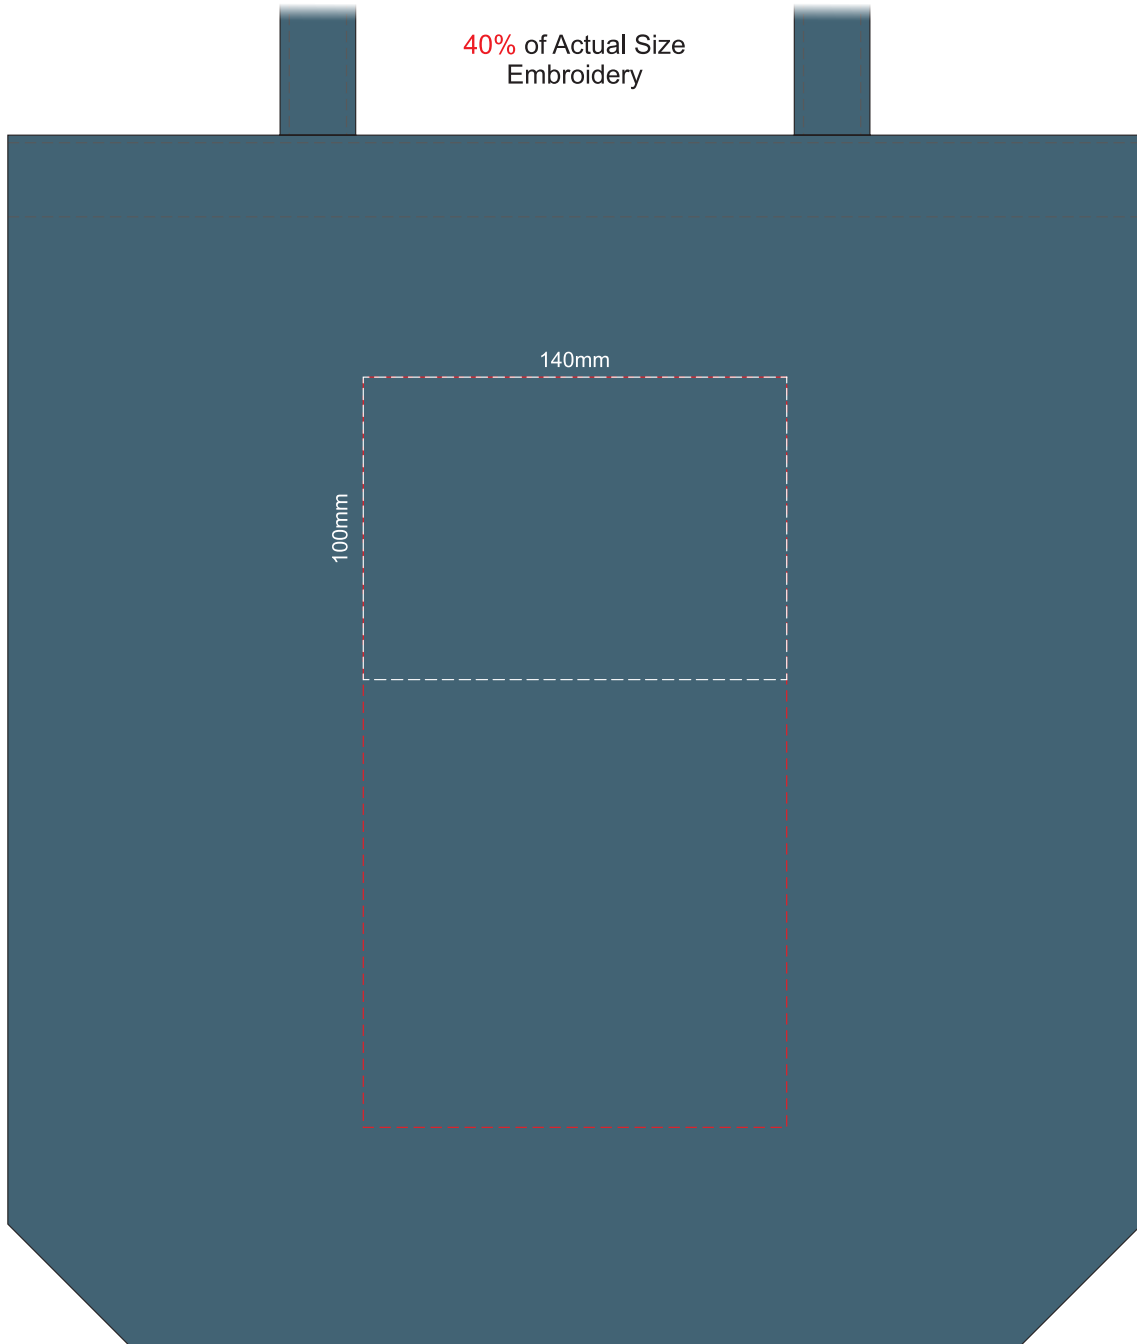

40% of Actual Size
Screen Print
Colourflex Transfer

Please note, this can be printed on both sides.

40% of Actual Size
Embroidery

Please note, this can be embroidered on both sides.
Branding area can be moved **anywhere within the red line.**