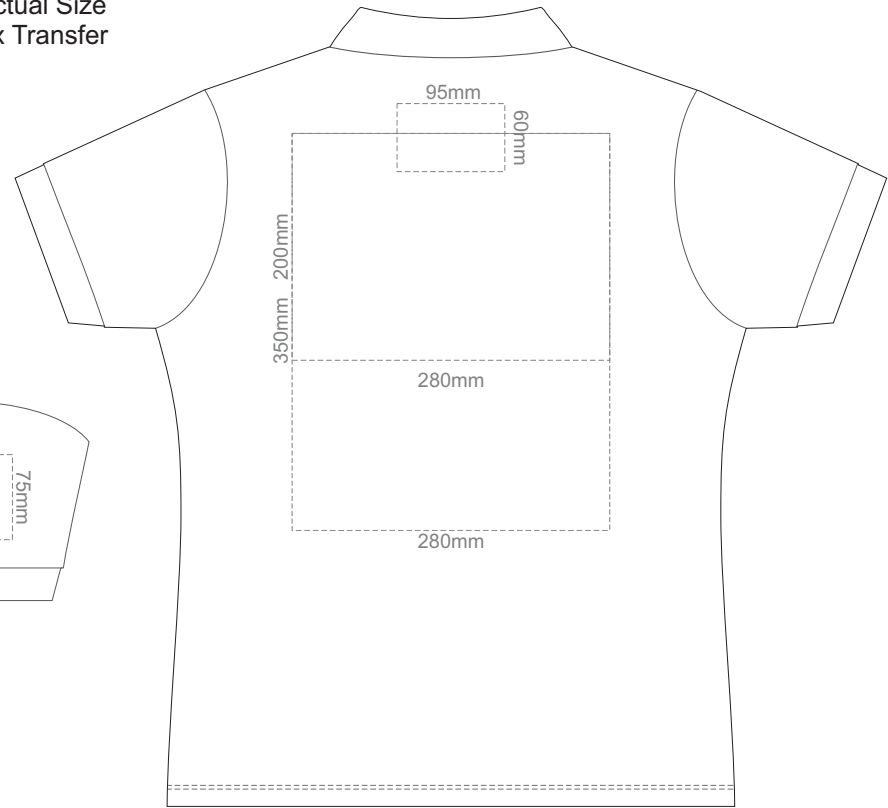

**FRONT WOMEN'S SMALL**

**BACK WOMEN'S SMALL**

Print area 260x210mm can be rotated to best suit.

15% of Actual Size  
Colourflex Transfer

**FRONT WOMEN'S MEDIUM**

**BACK WOMEN'S MEDIUM**

Print area 260x210mm can be rotated to best suit.

15% of Actual Size  
Colourflex Transfer

**FRONT WOMEN'S LARGE**

**BACK WOMEN'S LARGE**

Print area 280x200mm can be rotated to best suit.

15% of Actual Size  
Colourflex Transfer

**FRONT WOMEN'S EXTRA LARGE**

**BACK WOMEN'S EXTRA LARGE**

Print area 280x200mm can be rotated to best suit.

15% of Actual Size  
Colourflex Transfer

FRONT WOMEN'S XXL

BACK WOMEN'S XXL

Print area 280x200mm can be rotated to best suit.

15% of Actual Size  
Embroidery

15% of Actual Size  
Embroidery

FRONT WOMEN'S EXTRA LARGE

BACK WOMEN'S EXTRA LARGE

15% of Actual Size  
Embroidery

FRONT WOMEN'S XXL

75mm

BACK WOMEN'S XXL