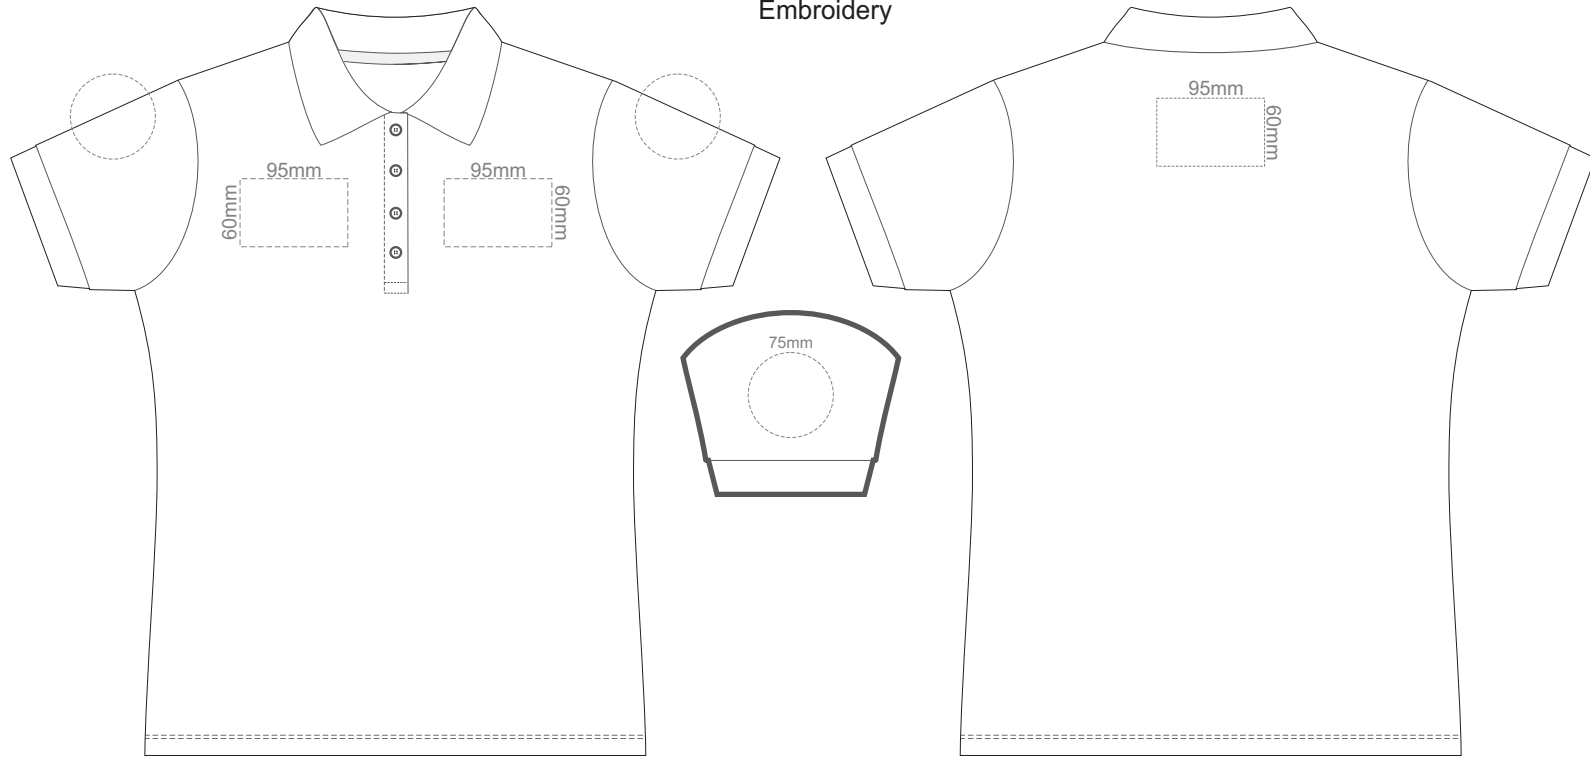

15% of Actual Size
Embroidery

FRONT WOMEN'S MEDIUM

BACK WOMEN'S MEDIUM