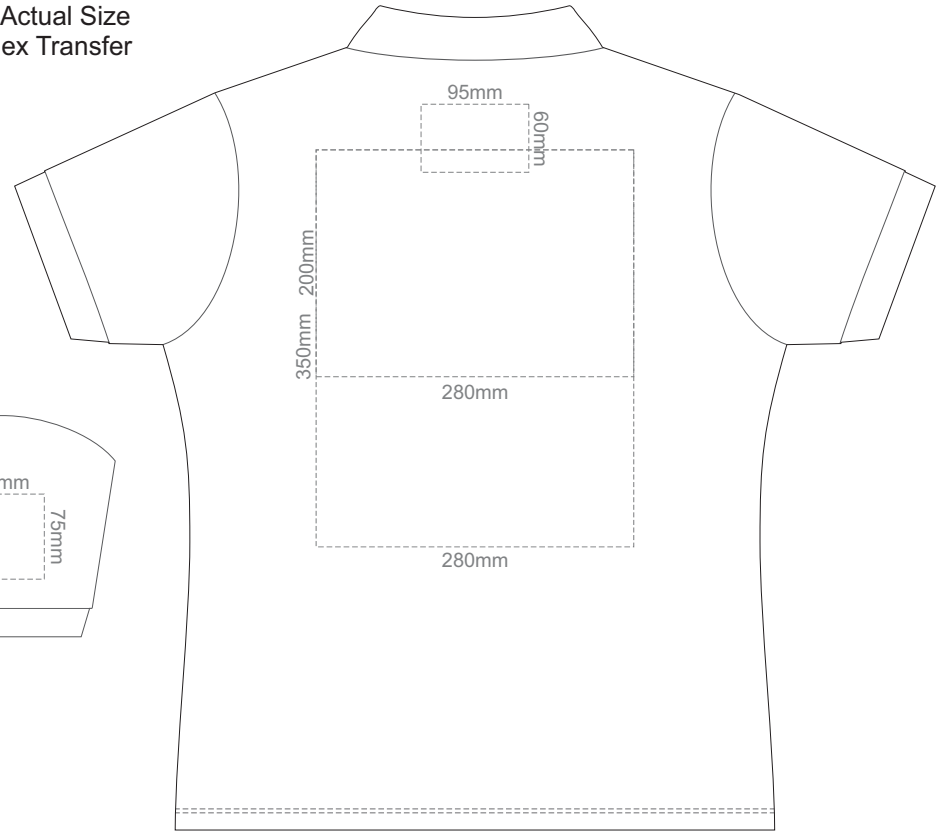

**FRONT WOMEN'S SMALL**

**BACK WOMEN'S SMALL**

Print area 260x210mm can be rotated to best suit.

15% of Actual Size  
Colourflex Transfer

**FRONT WOMEN'S MEDIUM**

**BACK WOMEN'S MEDIUM**

Print area 260x210mm can be rotated to best suit.

15% of Actual Size  
Colourflex Transfer

**FRONT WOMEN'S LARGE**

**BACK WOMEN'S LARGE**

Print area 280x200mm can be rotated to best suit.

15% of Actual Size  
Colourflex Transfer

**FRONT WOMEN'S EXTRA LARGE**

**BACK WOMEN'S EXTRA LARGE**

Print area 280x200mm can be rotated to best suit.

15% of Actual Size  
Colourflex Transfer

FRONT WOMEN'S XXL

BACK WOMEN'S XXL

Print area 280x200mm can be rotated to best suit.

15% of Actual Size  
Embroidery

15% of Actual Size  
Embroidery

FRONT WOMEN'S EXTRA LARGE

BACK WOMEN'S EXTRA LARGE

15% of Actual Size  
Embroidery

FRONT WOMEN'S XXL

75mm

BACK WOMEN'S XXL