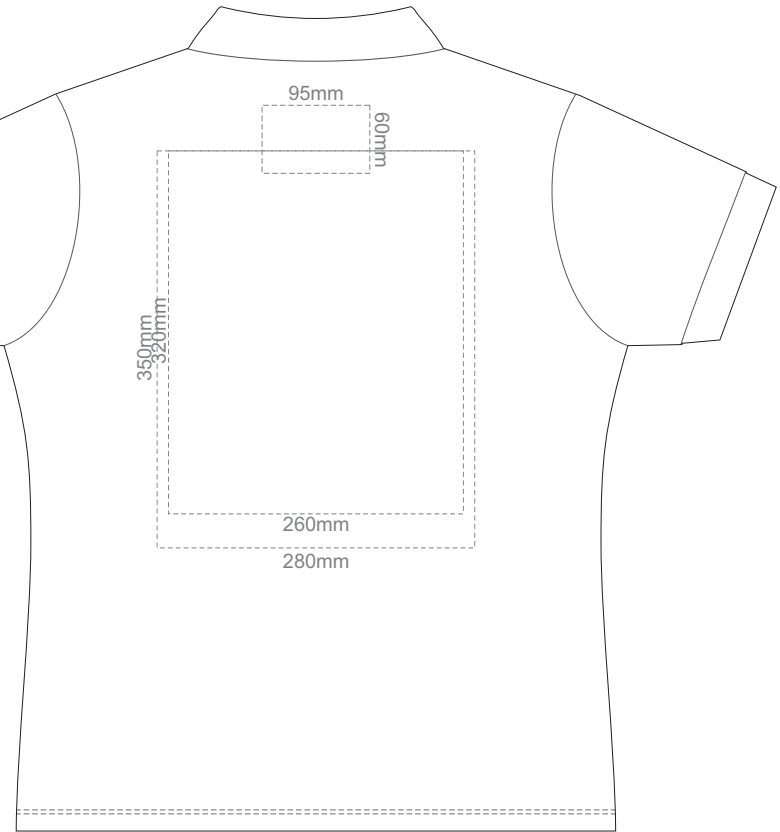

BACK WOMEN'S LARGE

15% of Actual Size  
Screen Print

FRONT WOMEN'S EXTRA LARGE

BACK WOMEN'S EXTRA LARGE

15% of Actual Size  
Screen Print

FRONT WOMEN'S XXL

BACK WOMEN'S XXL

15% of Actual Size  
Colourflex Transfer

**FRONT WOMEN'S SMALL**

**BACK WOMEN'S SMALL**

Print area 260x210mm can be rotated to best suit.

15% of Actual Size  
Colourflex Transfer

**FRONT WOMEN'S MEDIUM**

**BACK WOMEN'S MEDIUM**

Print area 260x210mm can be rotated to best suit.

15% of Actual Size  
Colourflex Transfer

**FRONT WOMEN'S LARGE**

**BACK WOMEN'S LARGE**

Print area 280x200mm can be rotated to best suit.

15% of Actual Size  
Colourflex Transfer

**FRONT WOMEN'S EXTRA LARGE**

**BACK WOMEN'S EXTRA LARGE**

Print area 280x200mm can be rotated to best suit.

15% of Actual Size  
Colourflex Transfer

FRONT WOMEN'S XXL

BACK WOMEN'S XXL

Print area 280x200mm can be rotated to best suit.

15% of Actual Size  
Embroidery