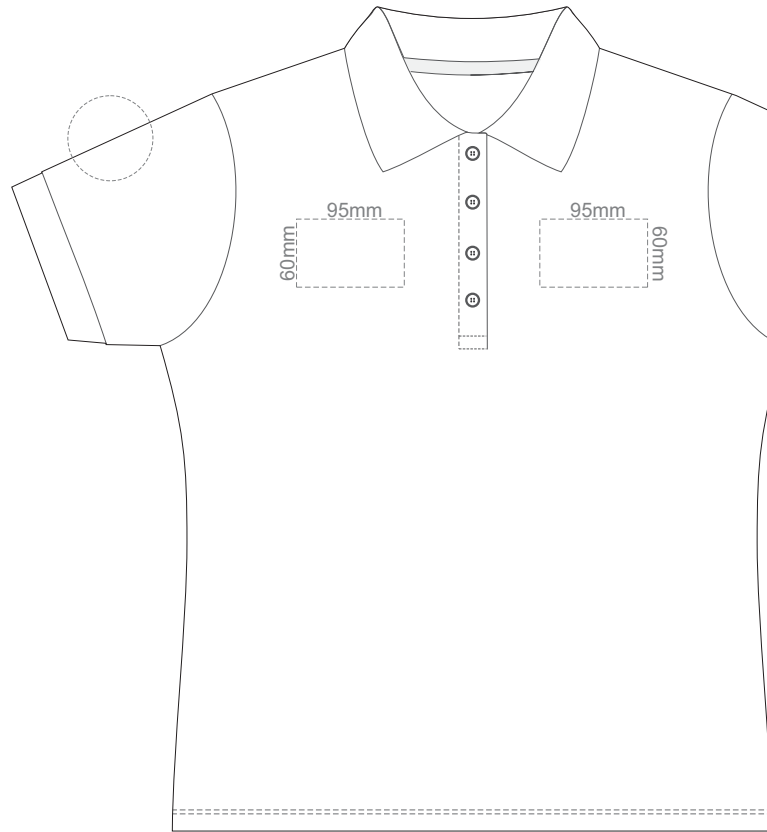

15% of Actual Size  
Colourflex Transfer

**FRONT WOMEN'S LARGE**

**BACK WOMEN'S LARGE**

Print area 280x200mm can be rotated to best suit.

15% of Actual Size  
Colourflex Transfer

**FRONT WOMEN'S EXTRA LARGE**

**BACK WOMEN'S EXTRA LARGE**

Print area 280x200mm can be rotated to best suit.

15% of Actual Size  
Colourflex Transfer

FRONT WOMEN'S XXL

BACK WOMEN'S XXL

Print area 280x200mm can be rotated to best suit.

15% of Actual Size  
Embroidery

FRONT WOMEN'S SMALL

BACK WOMEN'S SMALL

15% of Actual Size  
Embroidery

FRONT WOMEN'S MEDIUM

BACK WOMEN'S MEDIUM

15% of Actual Size  
Embroidery

FRONT WOMEN'S LARGE

BACK WOMEN'S LARGE

15% of Actual Size  
Embroidery

FRONT WOMEN'S EXTRA LARGE

BACK WOMEN'S EXTRA LARGE

15% of Actual Size  
Embroidery

FRONT WOMEN'S XXL

75mm

BACK WOMEN'S XXL