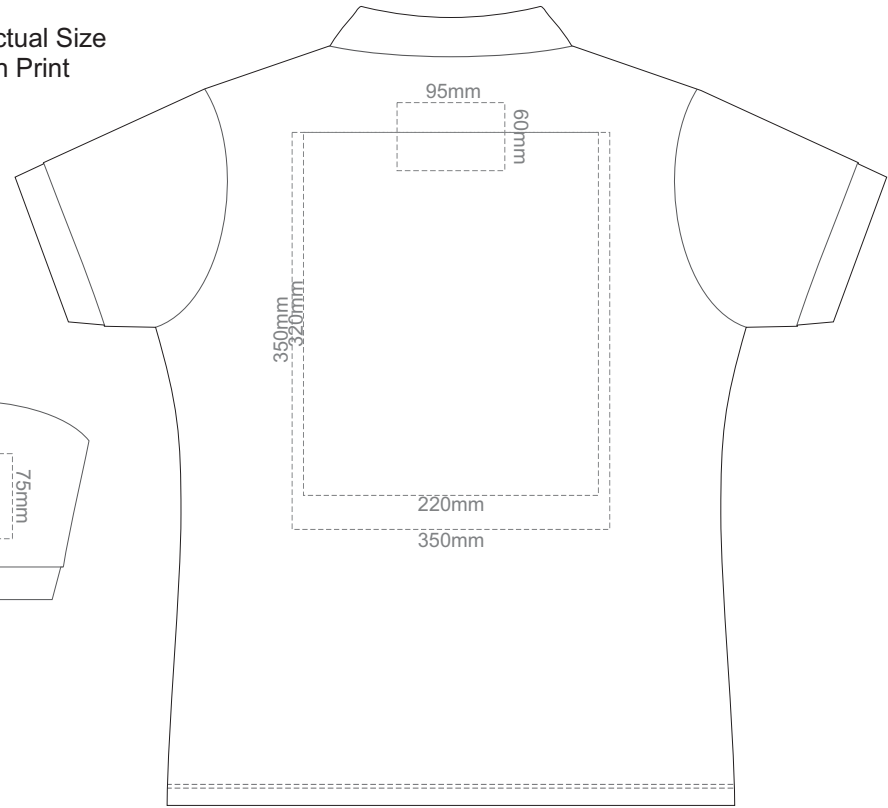

BACK WOMEN'S EXTRA LARGE