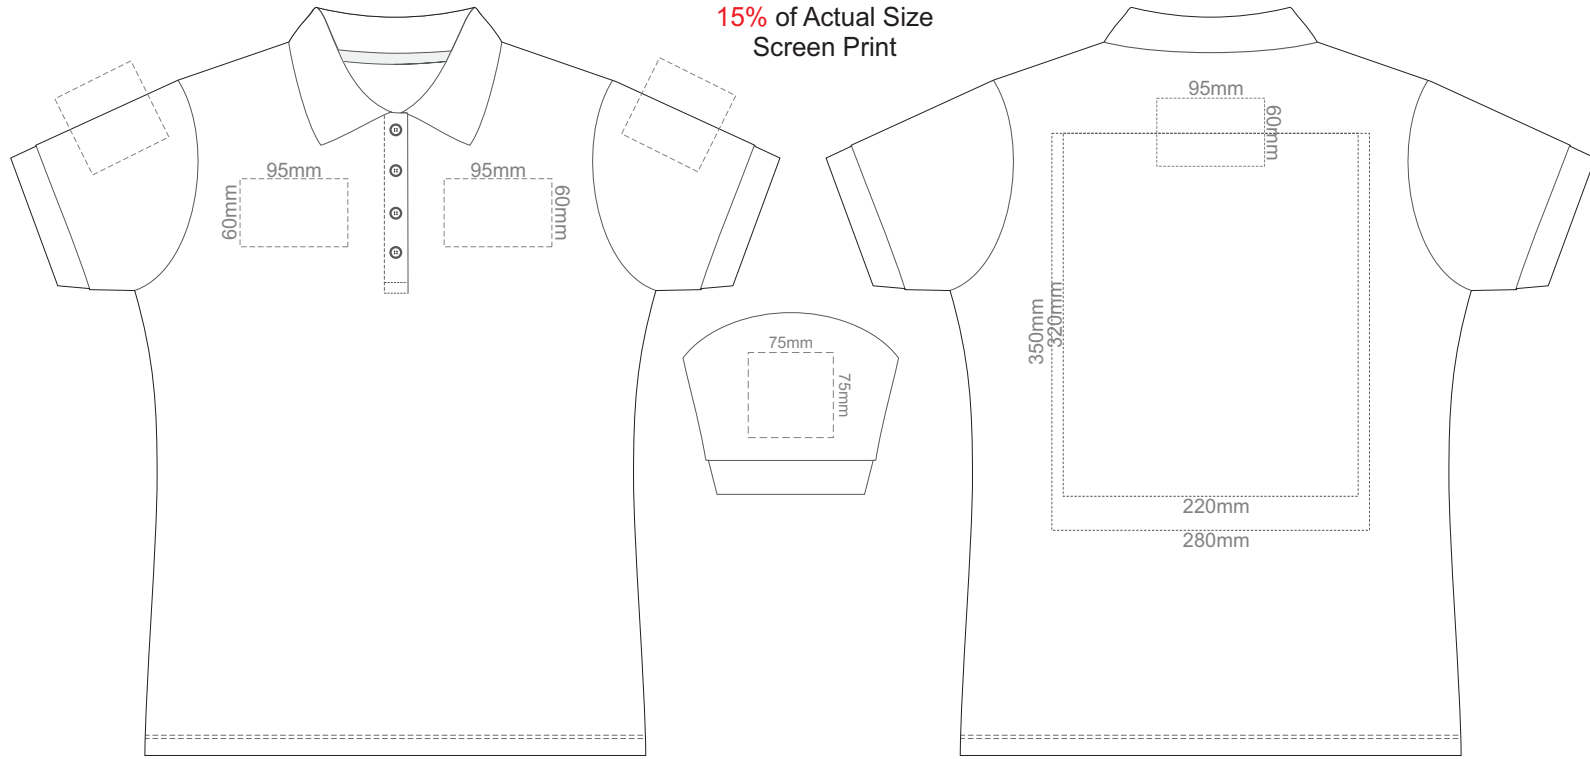

15% of Actual Size  
Screen Print

FRONT WOMEN'S SMALL

BACK WOMEN'S SMALL

15% of Actual Size  
Screen Print

FRONT WOMEN'S MEDIUM

BACK WOMEN'S MEDIUM

15% of Actual Size  
Screen Print

FRONT WOMEN'S LARGE

**FRONT WOMEN'S SMALL**

**BACK WOMEN'S SMALL**

Print area 260x210mm can be rotated to best suit.

15% of Actual Size  
Colourflex Transfer

**FRONT WOMEN'S MEDIUM**

**BACK WOMEN'S MEDIUM**

Print area 260x210mm can be rotated to best suit.

15% of Actual Size  
Colourflex Transfer

**FRONT WOMEN'S LARGE**

**BACK WOMEN'S LARGE**

Print area 280x200mm can be rotated to best suit.

15% of Actual Size  
Colourflex Transfer

**FRONT WOMEN'S EXTRA LARGE**

**BACK WOMEN'S EXTRA LARGE**

Print area 280x200mm can be rotated to best suit.

15% of Actual Size  
Colourflex Transfer

FRONT WOMEN'S XXL

BACK WOMEN'S XXL

Print area 280x200mm can be rotated to best suit.

15% of Actual Size  
Embroidery