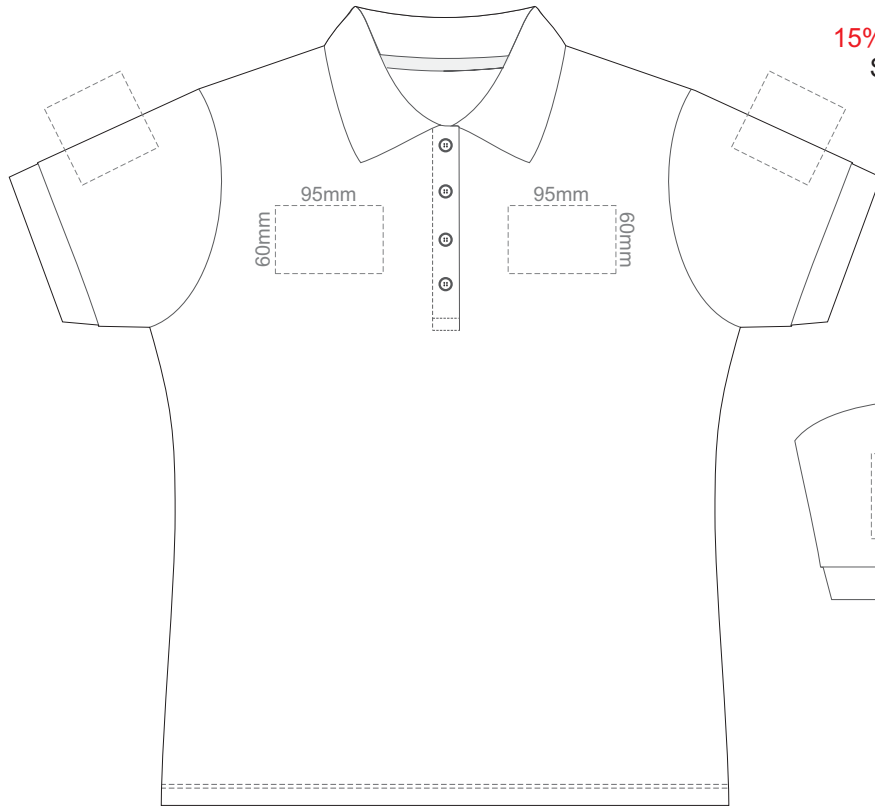

15% of Actual Size  
Screen Print

FRONT WOMEN'S SMALL

BACK WOMEN'S SMALL

15% of Actual Size  
Screen Print

FRONT WOMEN'S MEDIUM

BACK WOMEN'S MEDIUM

15% of Actual Size  
Screen Print

FRONT WOMEN'S LARGE

BACK WOMEN'S LARGE

15% of Actual Size  
Screen Print

FRONT WOMEN'S EXTRA LARGE

BACK WOMEN'S EXTRA LARGE

15% of Actual Size  
Screen Print

FRONT WOMEN'S XXL

BACK WOMEN'S XXL

15% of Actual Size  
Colourflex Transfer

**FRONT WOMEN'S SMALL**

**BACK WOMEN'S SMALL**

Print area 260x210mm can be rotated to best suit.

15% of Actual Size  
Colourflex Transfer

**FRONT WOMEN'S MEDIUM**

**BACK WOMEN'S MEDIUM**

Print area 260x210mm can be rotated to best suit.

15% of Actual Size  
Colourflex Transfer

**FRONT WOMEN'S LARGE**

**BACK WOMEN'S LARGE**

Print area 280x200mm can be rotated to best suit.

15% of Actual Size  
Colourflex Transfer

**FRONT WOMEN'S EXTRA LARGE**