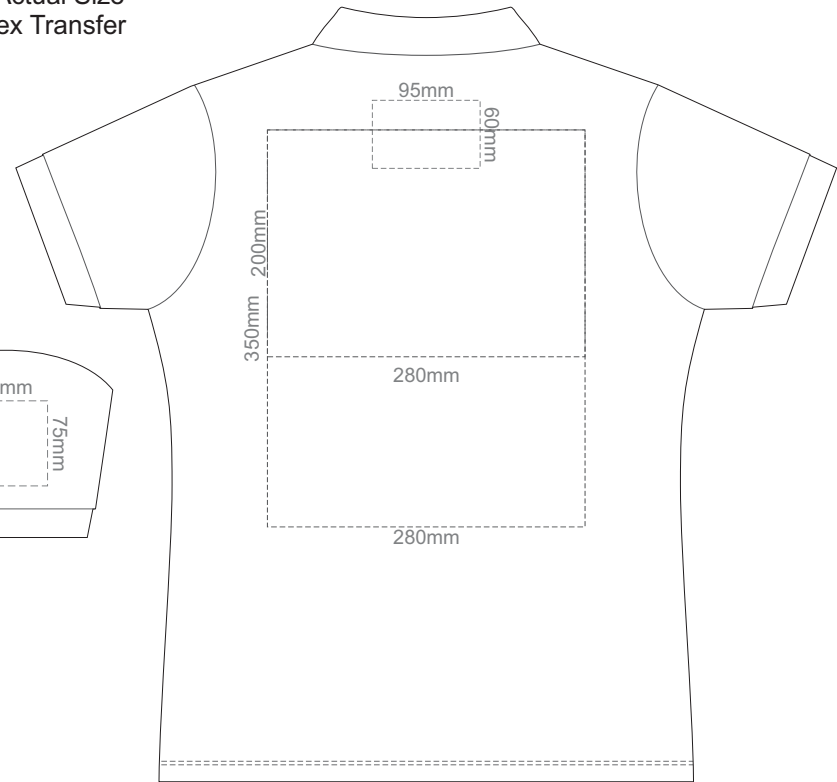

BACK WOMEN'S LARGE

15% of Actual Size  
Screen Print

FRONT WOMEN'S EXTRA LARGE

BACK WOMEN'S EXTRA LARGE

15% of Actual Size  
Screen Print

FRONT WOMEN'S XXL

BACK WOMEN'S XXL

15% of Actual Size  
Colourflex Transfer

**FRONT WOMEN'S SMALL**

**BACK WOMEN'S SMALL**

Print area 260x210mm can be rotated to best suit.

15% of Actual Size  
Colourflex Transfer

**FRONT WOMEN'S MEDIUM**

**BACK WOMEN'S MEDIUM**

Print area 260x210mm can be rotated to best suit.

15% of Actual Size  
Colourflex Transfer

**FRONT WOMEN'S LARGE**

**BACK WOMEN'S LARGE**

Print area 280x200mm can be rotated to best suit.

15% of Actual Size  
Colourflex Transfer

**FRONT WOMEN'S EXTRA LARGE**

**BACK WOMEN'S EXTRA LARGE**

Print area 280x200mm can be rotated to best suit.

15% of Actual Size  
Colourflex Transfer

FRONT WOMEN'S XXL

BACK WOMEN'S XXL

Print area 280x200mm can be rotated to best suit.

15% of Actual Size  
Embroidery