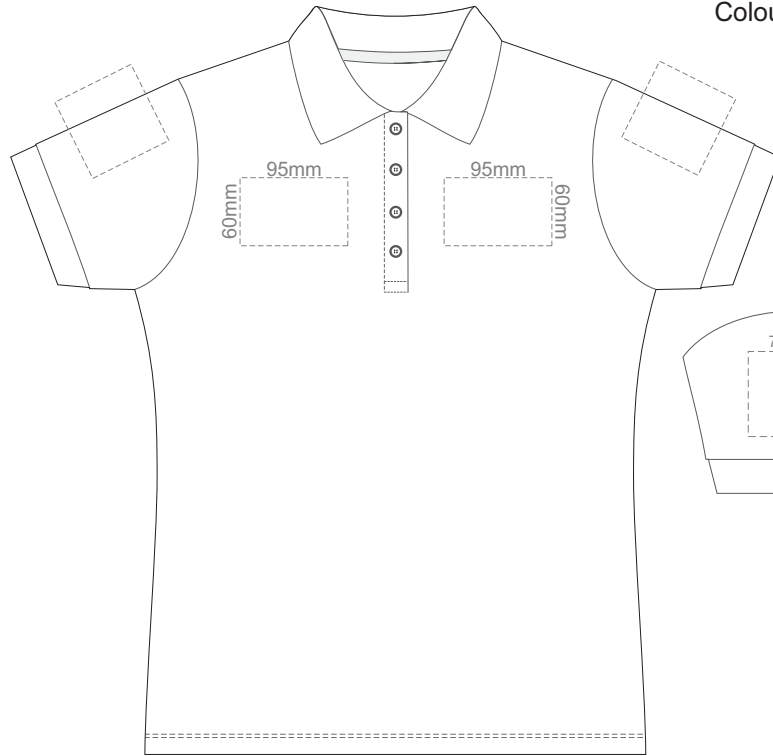

BACK WOMEN'S LARGE

15% of Actual Size  
Screen Print

FRONT WOMEN'S EXTRA LARGE

BACK WOMEN'S EXTRA LARGE

15% of Actual Size  
Screen Print

FRONT WOMEN'S XXL

BACK WOMEN'S XXL

15% of Actual Size  
Colourflex Transfer

**FRONT WOMEN'S SMALL**

**BACK WOMEN'S SMALL**

Print area 260x210mm can be rotated to best suit.

15% of Actual Size  
Colourflex Transfer

**FRONT WOMEN'S MEDIUM**

**BACK WOMEN'S MEDIUM**

Print area 260x210mm can be rotated to best suit.

15% of Actual Size  
Colourflex Transfer

**FRONT WOMEN'S LARGE**

**BACK WOMEN'S LARGE**

Print area 280x200mm can be rotated to best suit.

15% of Actual Size  
Colourflex Transfer

**FRONT WOMEN'S EXTRA LARGE**

**BACK WOMEN'S EXTRA LARGE**

Print area 280x200mm can be rotated to best suit.

15% of Actual Size  
Colourflex Transfer

FRONT WOMEN'S XXL

BACK WOMEN'S XXL

Print area 280x200mm can be rotated to best suit.

15% of Actual Size  
Embroidery