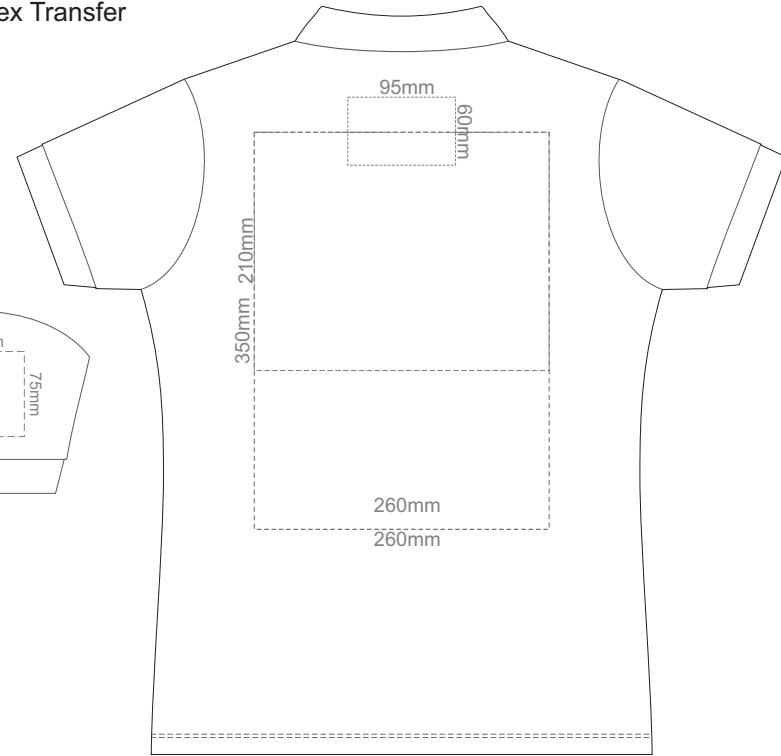

BACK WOMEN'S LARGE

15% of Actual Size  
Screen Print

FRONT WOMEN'S EXTRA LARGE

BACK WOMEN'S EXTRA LARGE

15% of Actual Size  
Screen Print

FRONT WOMEN'S XXL

BACK WOMEN'S XXL

15% of Actual Size  
Colourflex Transfer

**FRONT WOMEN'S SMALL**

**BACK WOMEN'S SMALL**

Print area 260x210mm can be rotated to best suit.

15% of Actual Size  
Colourflex Transfer

**FRONT WOMEN'S MEDIUM**

**BACK WOMEN'S MEDIUM**

Print area 260x210mm can be rotated to best suit.

15% of Actual Size  
Colourflex Transfer

**FRONT WOMEN'S LARGE**

**BACK WOMEN'S LARGE**

Print area 280x200mm can be rotated to best suit.

15% of Actual Size  
Colourflex Transfer

**FRONT WOMEN'S EXTRA LARGE**

**BACK WOMEN'S EXTRA LARGE**

Print area 280x200mm can be rotated to best suit.

15% of Actual Size  
Colourflex Transfer

FRONT WOMEN'S XXL

BACK WOMEN'S XXL

Print area 280x200mm can be rotated to best suit.

15% of Actual Size  
Embroidery