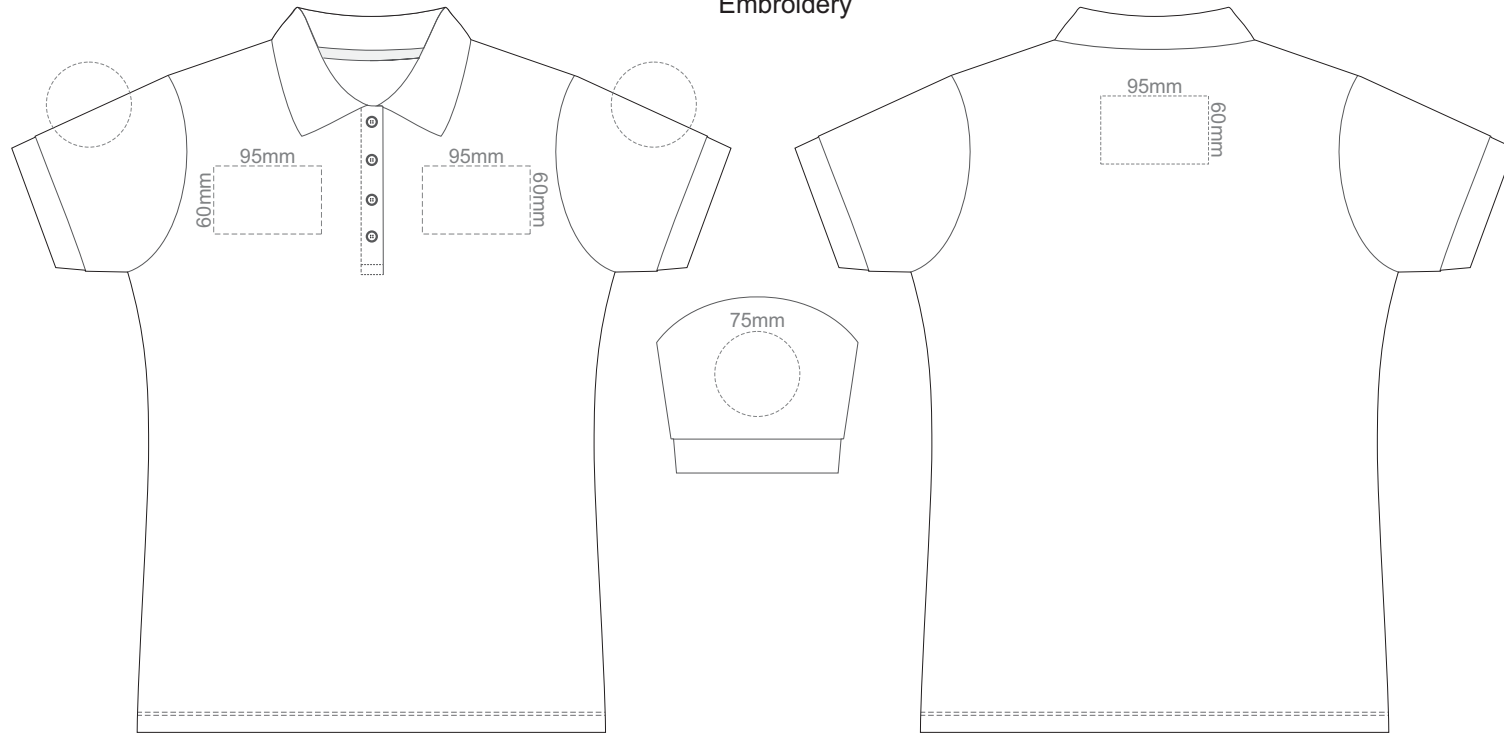

**FRONT WOMEN'S SMALL**

**BACK WOMEN'S SMALL**

Print area 260x210mm can be rotated to best suit.

15% of Actual Size  
Colourflex Transfer

**FRONT WOMEN'S MEDIUM**

**BACK WOMEN'S MEDIUM**

Print area 260x210mm can be rotated to best suit.

15% of Actual Size  
Colourflex Transfer

**FRONT WOMEN'S LARGE**

**BACK WOMEN'S LARGE**

Print area 280x200mm can be rotated to best suit.

15% of Actual Size  
Colourflex Transfer

**FRONT WOMEN'S EXTRA LARGE**

**BACK WOMEN'S EXTRA LARGE**

Print area 280x200mm can be rotated to best suit.

15% of Actual Size  
Colourflex Transfer

FRONT WOMEN'S XXL

BACK WOMEN'S XXL

Print area 280x200mm can be rotated to best suit.

15% of Actual Size  
Embroidery