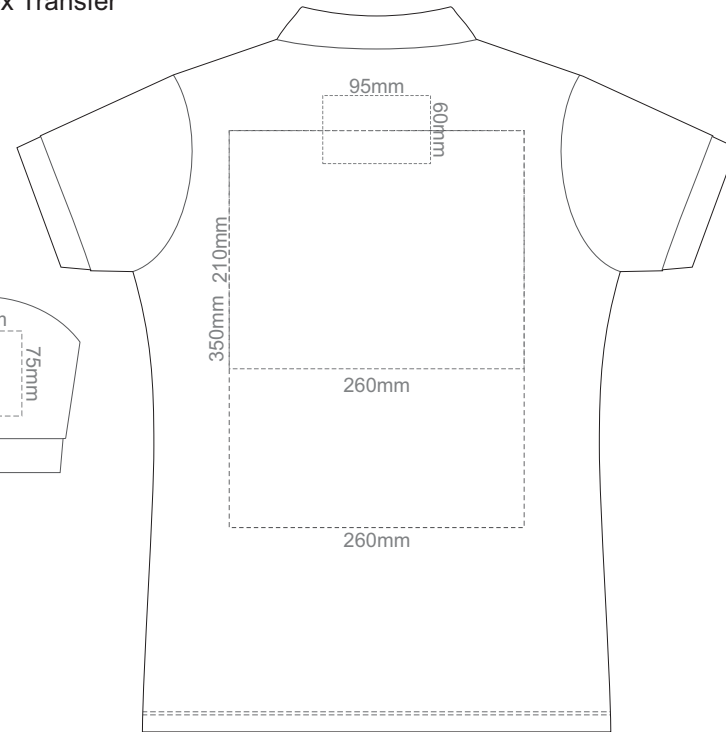

BACK WOMEN'S LARGE

15% of Actual Size  
Screen Print

FRONT WOMEN'S EXTRA LARGE

BACK WOMEN'S EXTRA LARGE

15% of Actual Size  
Screen Print

FRONT WOMEN'S XXL

BACK WOMEN'S XXL

15% of Actual Size  
Colourflex Transfer

**FRONT WOMEN'S SMALL**

**BACK WOMEN'S SMALL**

Print area 260x210mm can be rotated to best suit.

15% of Actual Size  
Colourflex Transfer

**FRONT WOMEN'S MEDIUM**

**BACK WOMEN'S MEDIUM**

Print area 260x210mm can be rotated to best suit.

15% of Actual Size  
Colourflex Transfer

**FRONT WOMEN'S LARGE**

**BACK WOMEN'S LARGE**

Print area 280x200mm can be rotated to best suit.

15% of Actual Size  
Colourflex Transfer

**FRONT WOMEN'S EXTRA LARGE**

**BACK WOMEN'S EXTRA LARGE**

Print area 280x200mm can be rotated to best suit.

15% of Actual Size  
Colourflex Transfer

FRONT WOMEN'S XXL

BACK WOMEN'S XXL

Print area 280x200mm can be rotated to best suit.

15% of Actual Size  
Embroidery