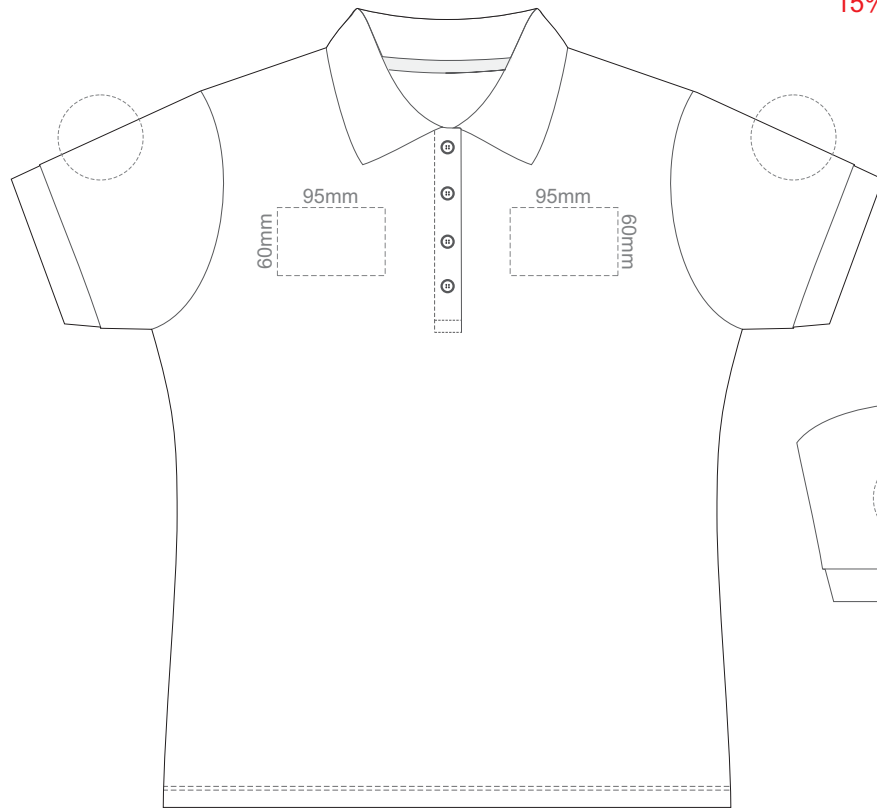

15% of Actual Size
Embroidery

FRONT WOMEN'S EXTRA LARGE