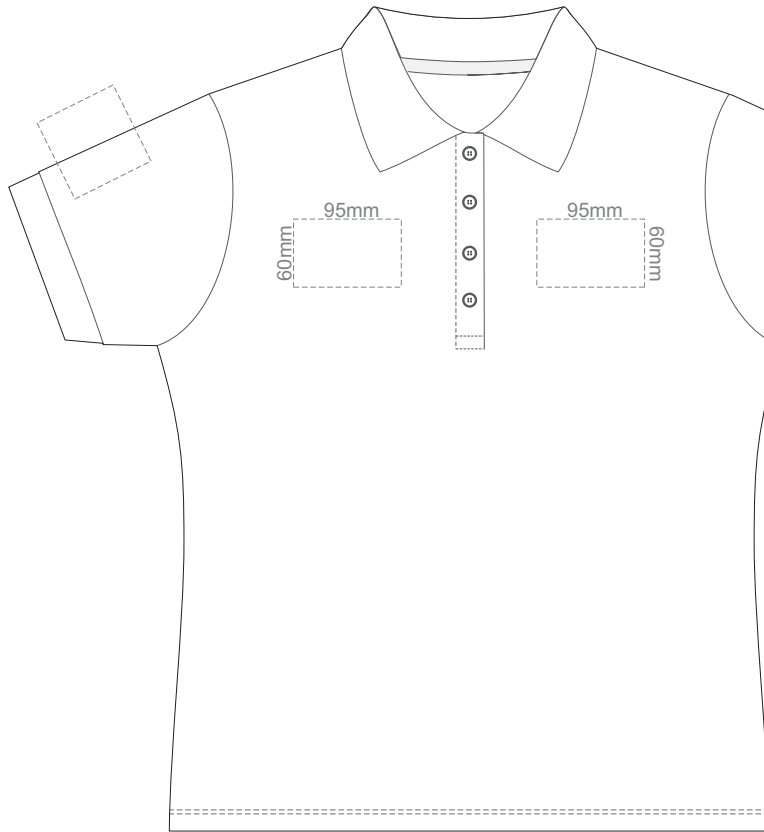

BACK WOMEN'S LARGE

15% of Actual Size  
Screen Print

FRONT WOMEN'S EXTRA LARGE

BACK WOMEN'S EXTRA LARGE

15% of Actual Size  
Screen Print

FRONT WOMEN'S XXL

BACK WOMEN'S XXL

15% of Actual Size  
Colourflex Transfer

**FRONT WOMEN'S SMALL**

**BACK WOMEN'S SMALL**

Print area 260x210mm can be rotated to best suit.

15% of Actual Size  
Colourflex Transfer

**FRONT WOMEN'S MEDIUM**

**BACK WOMEN'S MEDIUM**

Print area 260x210mm can be rotated to best suit.

15% of Actual Size  
Colourflex Transfer

**FRONT WOMEN'S LARGE**

**BACK WOMEN'S LARGE**

Print area 280x200mm can be rotated to best suit.

15% of Actual Size  
Colourflex Transfer

**FRONT WOMEN'S EXTRA LARGE**

**BACK WOMEN'S EXTRA LARGE**

Print area 280x200mm can be rotated to best suit.

15% of Actual Size  
Colourflex Transfer

FRONT WOMEN'S XXL

BACK WOMEN'S XXL

Print area 280x200mm can be rotated to best suit.

15% of Actual Size  
Embroidery