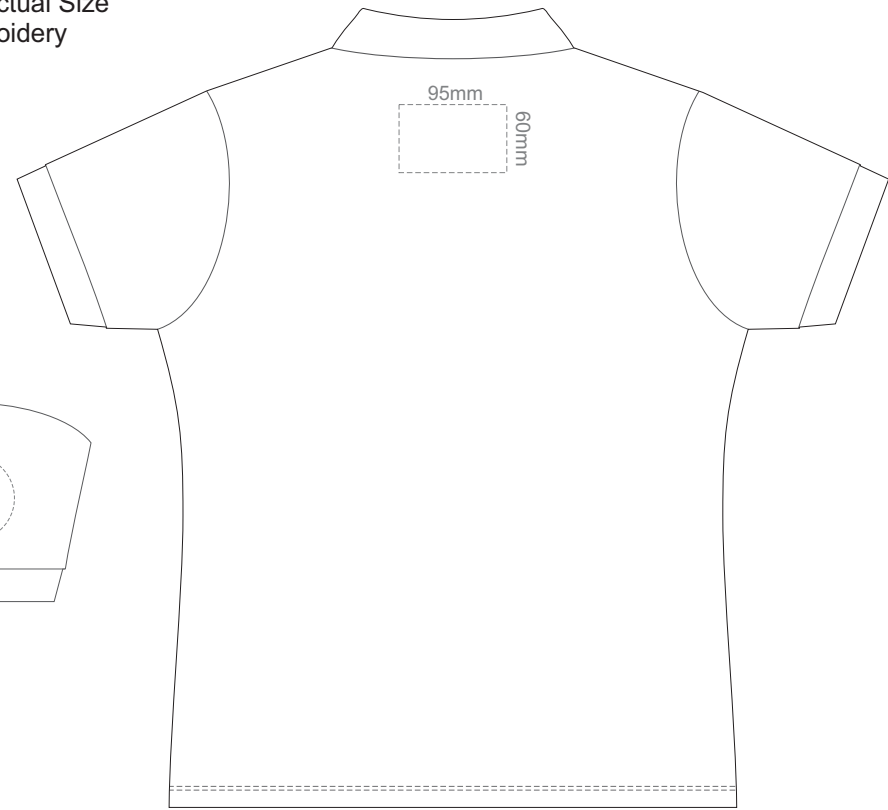

BACK WOMEN'S EXTRA LARGE