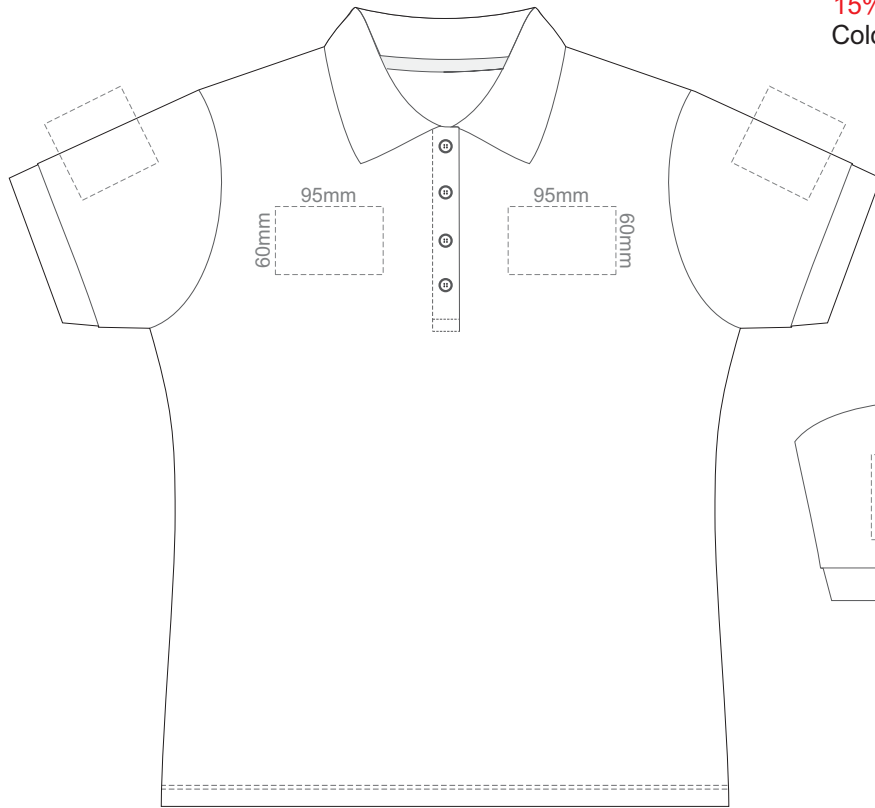

**FRONT WOMEN'S SMALL**

**BACK WOMEN'S SMALL**

Print area 260x210mm can be rotated to best suit.

15% of Actual Size  
Colourflex Transfer

**FRONT WOMEN'S MEDIUM**

**BACK WOMEN'S MEDIUM**

Print area 260x210mm can be rotated to best suit.

15% of Actual Size  
Colourflex Transfer

**FRONT WOMEN'S LARGE**

**BACK WOMEN'S LARGE**

Print area 280x200mm can be rotated to best suit.

15% of Actual Size  
Colourflex Transfer

**FRONT WOMEN'S EXTRA LARGE**

**BACK WOMEN'S EXTRA LARGE**

Print area 280x200mm can be rotated to best suit.

15% of Actual Size  
Colourflex Transfer

FRONT WOMEN'S XXL

BACK WOMEN'S XXL

Print area 280x200mm can be rotated to best suit.

15% of Actual Size  
Embroidery