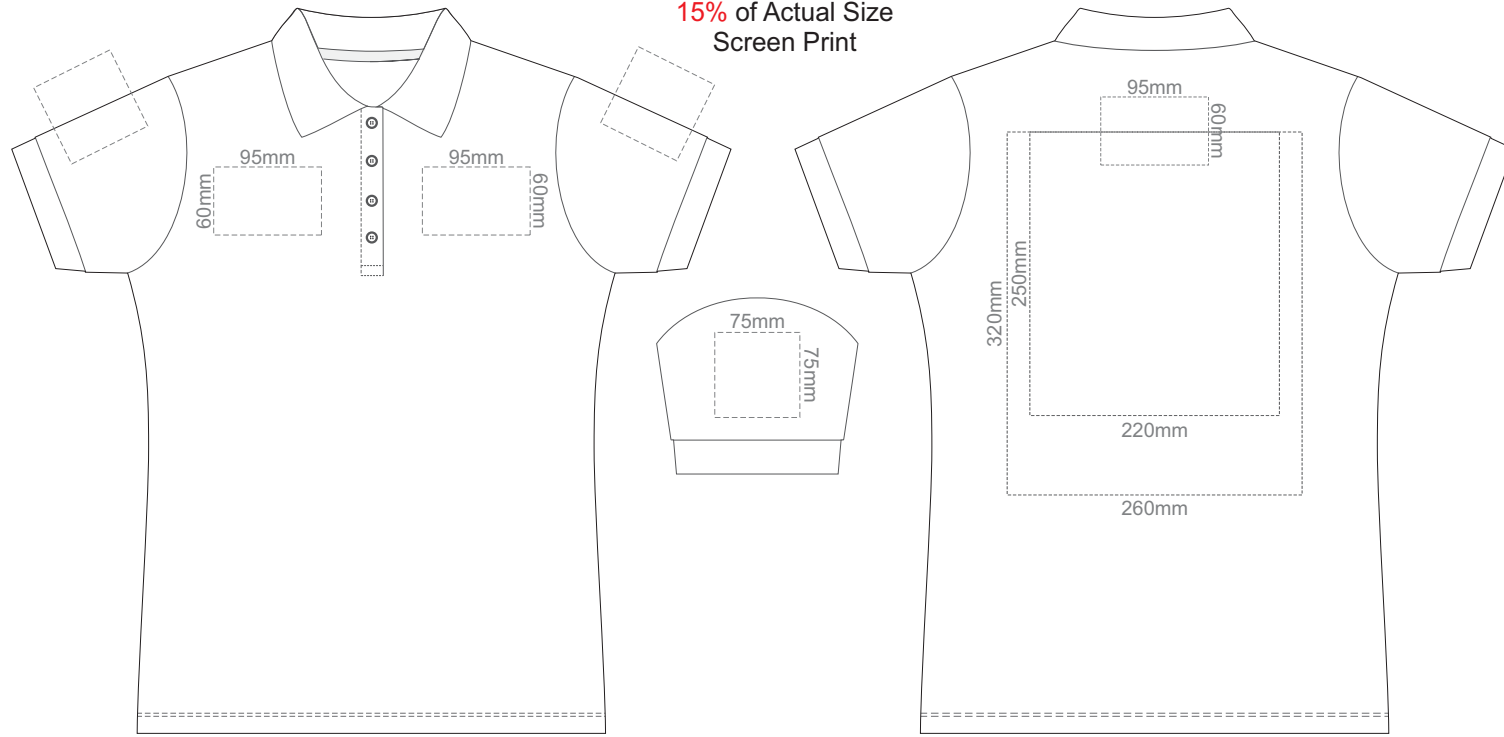

15% of Actual Size  
Screen Print

FRONT WOMEN'S SMALL

BACK WOMEN'S SMALL

15% of Actual Size  
Screen Print

FRONT WOMEN'S MEDIUM

BACK WOMEN'S MEDIUM

15% of Actual Size  
Screen Print

FRONT WOMEN'S LARGE

**FRONT WOMEN'S SMALL**

**BACK WOMEN'S SMALL**

Print area 260x210mm can be rotated to best suit.

15% of Actual Size  
Colourflex Transfer

**FRONT WOMEN'S MEDIUM**

**BACK WOMEN'S MEDIUM**

Print area 260x210mm can be rotated to best suit.

15% of Actual Size  
Colourflex Transfer

**FRONT WOMEN'S LARGE**

**BACK WOMEN'S LARGE**

Print area 280x200mm can be rotated to best suit.

15% of Actual Size  
Colourflex Transfer

**FRONT WOMEN'S EXTRA LARGE**

**BACK WOMEN'S EXTRA LARGE**

Print area 280x200mm can be rotated to best suit.

15% of Actual Size  
Colourflex Transfer

FRONT WOMEN'S XXL

BACK WOMEN'S XXL

Print area 280x200mm can be rotated to best suit.

15% of Actual Size  
Embroidery