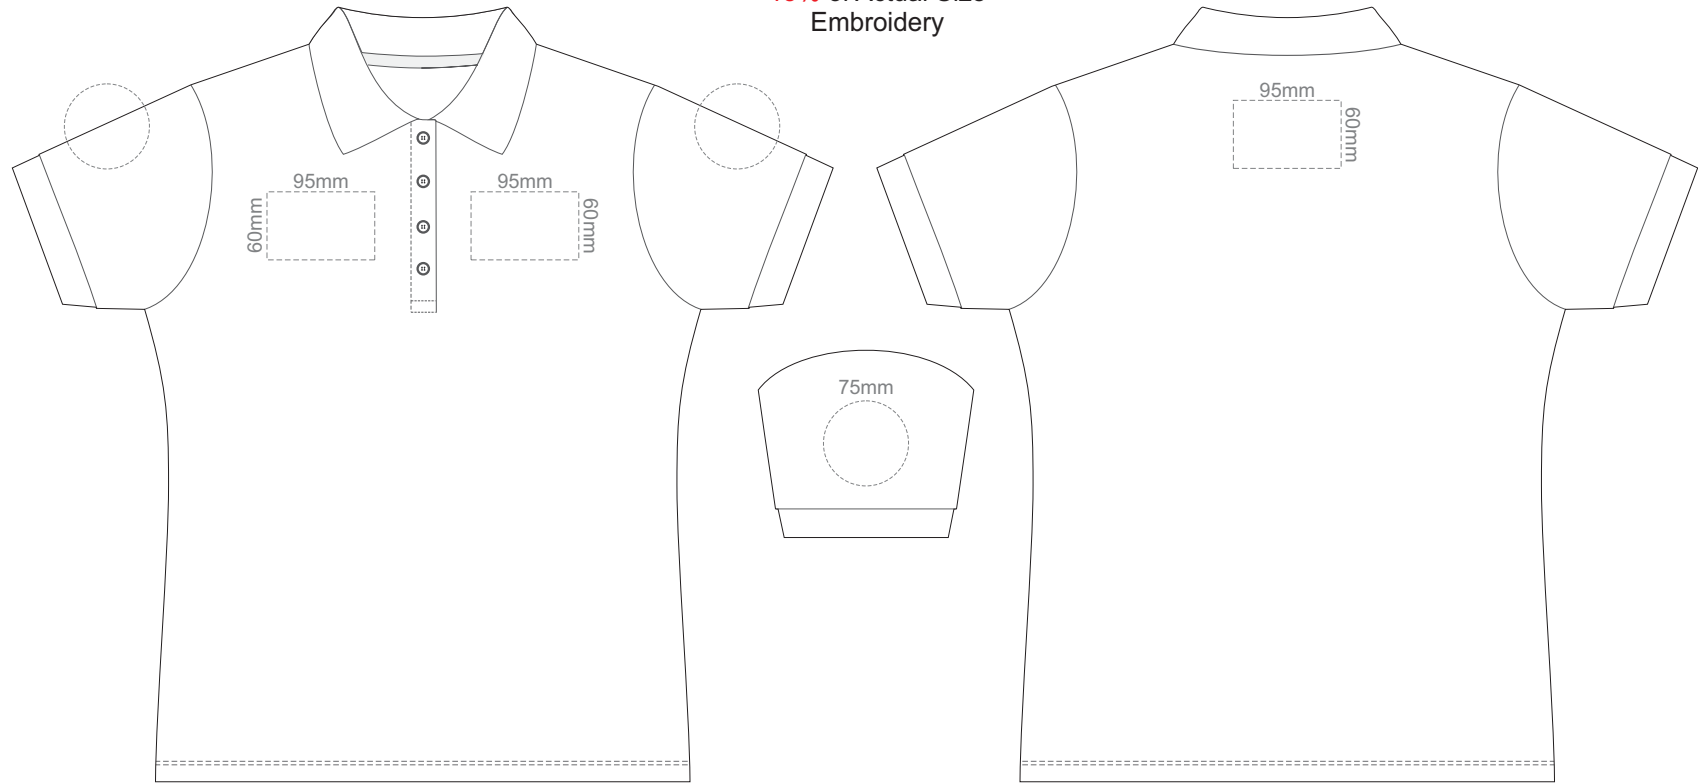

**FRONT WOMEN'S SMALL**

**BACK WOMEN'S SMALL**

Print area 260x210mm can be rotated to best suit.

15% of Actual Size  
Colourflex Transfer

**FRONT WOMEN'S MEDIUM**

**BACK WOMEN'S MEDIUM**

Print area 260x210mm can be rotated to best suit.

15% of Actual Size  
Colourflex Transfer

**FRONT WOMEN'S LARGE**

**BACK WOMEN'S LARGE**

Print area 280x200mm can be rotated to best suit.

15% of Actual Size  
Colourflex Transfer

**FRONT WOMEN'S EXTRA LARGE**

**BACK WOMEN'S EXTRA LARGE**

Print area 280x200mm can be rotated to best suit.

15% of Actual Size  
Colourflex Transfer

FRONT WOMEN'S XXL

BACK WOMEN'S XXL

Print area 280x200mm can be rotated to best suit.

15% of Actual Size  
Embroidery

FRONT WOMEN'S SMALL

BACK WOMEN'S SMALL

15% of Actual Size  
Embroidery

FRONT WOMEN'S MEDIUM

BACK WOMEN'S MEDIUM

15% of Actual Size  
Embroidery

FRONT WOMEN'S LARGE

BACK WOMEN'S LARGE