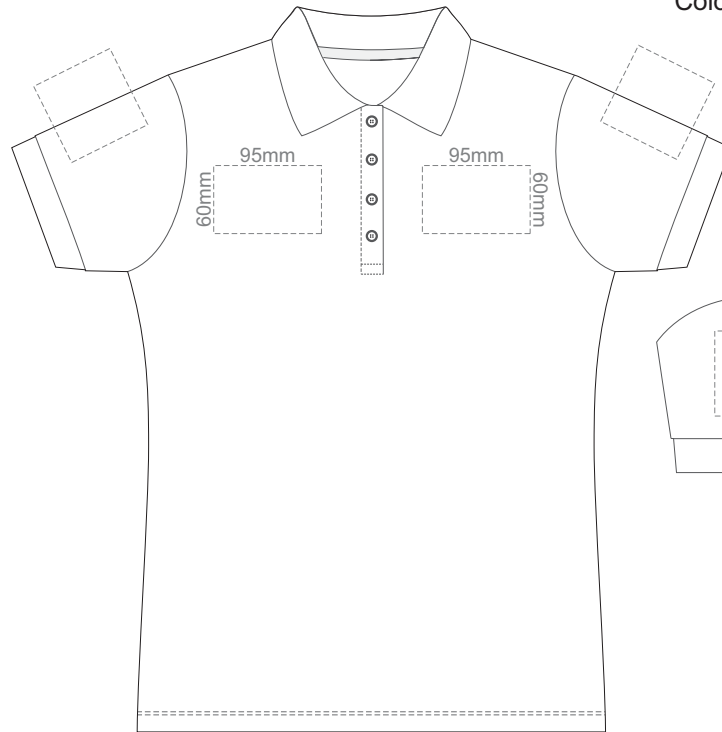

BACK WOMEN'S LARGE

15% of Actual Size  
Screen Print

FRONT WOMEN'S EXTRA LARGE

BACK WOMEN'S EXTRA LARGE

15% of Actual Size  
Screen Print

FRONT WOMEN'S XXL

BACK WOMEN'S XXL

15% of Actual Size  
Colourflex Transfer

**FRONT WOMEN'S SMALL**

**BACK WOMEN'S SMALL**

Print area 260x210mm can be rotated to best suit.

15% of Actual Size  
Colourflex Transfer

**FRONT WOMEN'S MEDIUM**

**BACK WOMEN'S MEDIUM**

Print area 260x210mm can be rotated to best suit.

15% of Actual Size  
Colourflex Transfer

**FRONT WOMEN'S LARGE**

**BACK WOMEN'S LARGE**

Print area 280x200mm can be rotated to best suit.

15% of Actual Size  
Colourflex Transfer

**FRONT WOMEN'S EXTRA LARGE**

**BACK WOMEN'S EXTRA LARGE**

Print area 280x200mm can be rotated to best suit.

15% of Actual Size  
Colourflex Transfer

FRONT WOMEN'S XXL

BACK WOMEN'S XXL

Print area 280x200mm can be rotated to best suit.

15% of Actual Size  
Embroidery