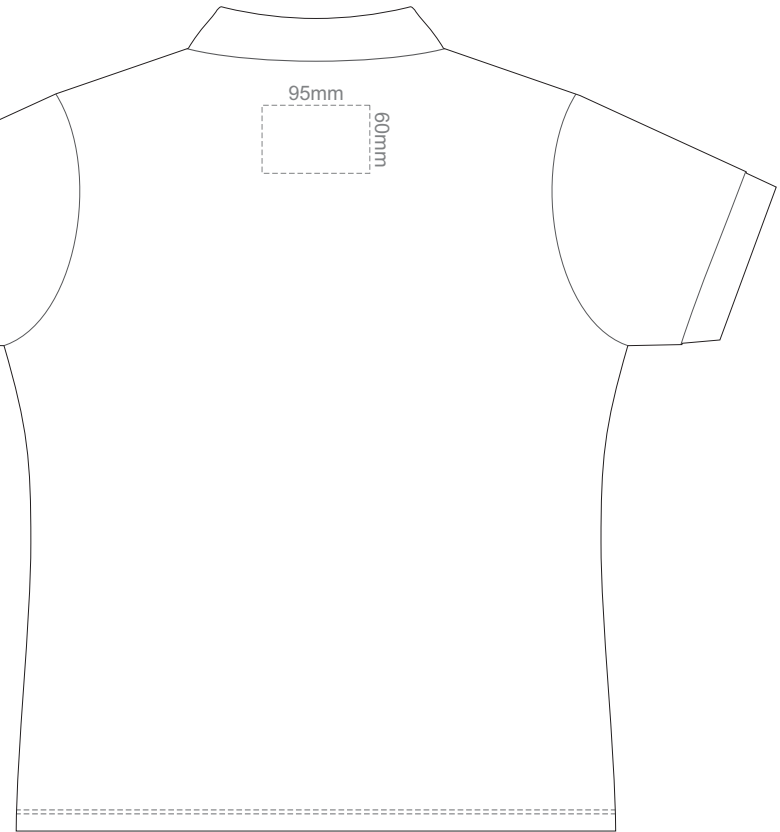

**FRONT WOMEN'S SMALL**

**BACK WOMEN'S SMALL**

Print area 260x210mm can be rotated to best suit.

15% of Actual Size  
Colourflex Transfer

**FRONT WOMEN'S MEDIUM**

**BACK WOMEN'S MEDIUM**

Print area 260x210mm can be rotated to best suit.

15% of Actual Size  
Colourflex Transfer

**FRONT WOMEN'S LARGE**

**BACK WOMEN'S LARGE**

Print area 280x200mm can be rotated to best suit.

15% of Actual Size  
Colourflex Transfer

**FRONT WOMEN'S EXTRA LARGE**

**BACK WOMEN'S EXTRA LARGE**

Print area 280x200mm can be rotated to best suit.

15% of Actual Size  
Colourflex Transfer

FRONT WOMEN'S XXL

BACK WOMEN'S XXL

Print area 280x200mm can be rotated to best suit.

15% of Actual Size  
Embroidery

15% of Actual Size  
Embroidery

FRONT WOMEN'S EXTRA LARGE

BACK WOMEN'S EXTRA LARGE

15% of Actual Size  
Embroidery

FRONT WOMEN'S XXL

75mm

BACK WOMEN'S XXL