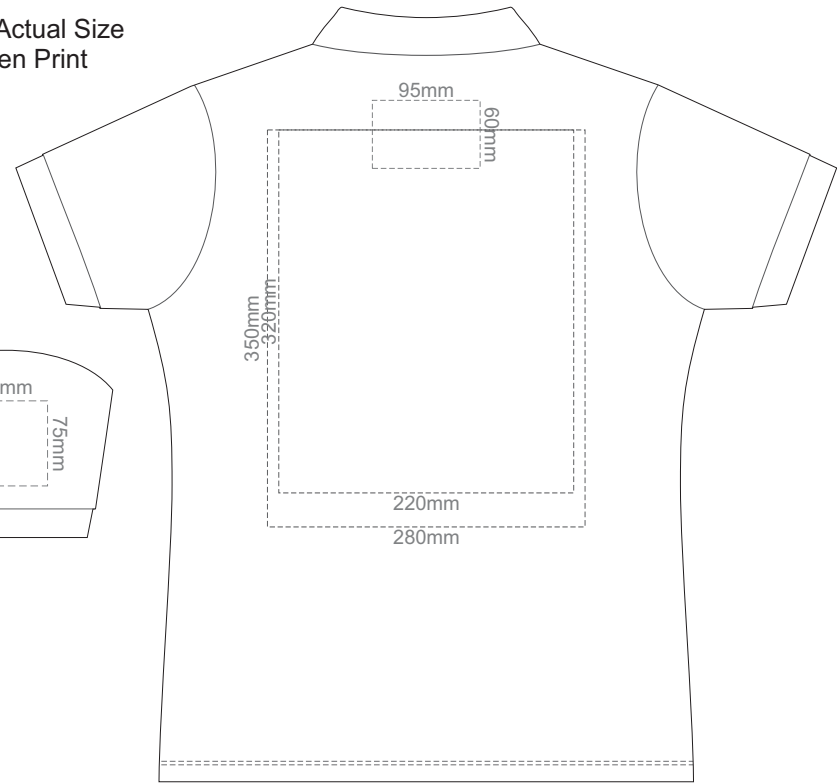

15% of Actual Size  
Screen Print

FRONT WOMEN'S SMALL

BACK WOMEN'S SMALL

15% of Actual Size  
Screen Print

FRONT WOMEN'S MEDIUM

BACK WOMEN'S MEDIUM

15% of Actual Size  
Screen Print

FRONT WOMEN'S LARGE

**FRONT WOMEN'S SMALL**

**BACK WOMEN'S SMALL**

Print area 260x210mm can be rotated to best suit.

15% of Actual Size  
Colourflex Transfer

**FRONT WOMEN'S MEDIUM**

**BACK WOMEN'S MEDIUM**

Print area 260x210mm can be rotated to best suit.

15% of Actual Size  
Colourflex Transfer

**FRONT WOMEN'S LARGE**

**BACK WOMEN'S LARGE**

Print area 280x200mm can be rotated to best suit.

15% of Actual Size  
Colourflex Transfer

**FRONT WOMEN'S EXTRA LARGE**

**BACK WOMEN'S EXTRA LARGE**

Print area 280x200mm can be rotated to best suit.

15% of Actual Size  
Colourflex Transfer

FRONT WOMEN'S XXL

BACK WOMEN'S XXL

Print area 280x200mm can be rotated to best suit.

15% of Actual Size  
Embroidery