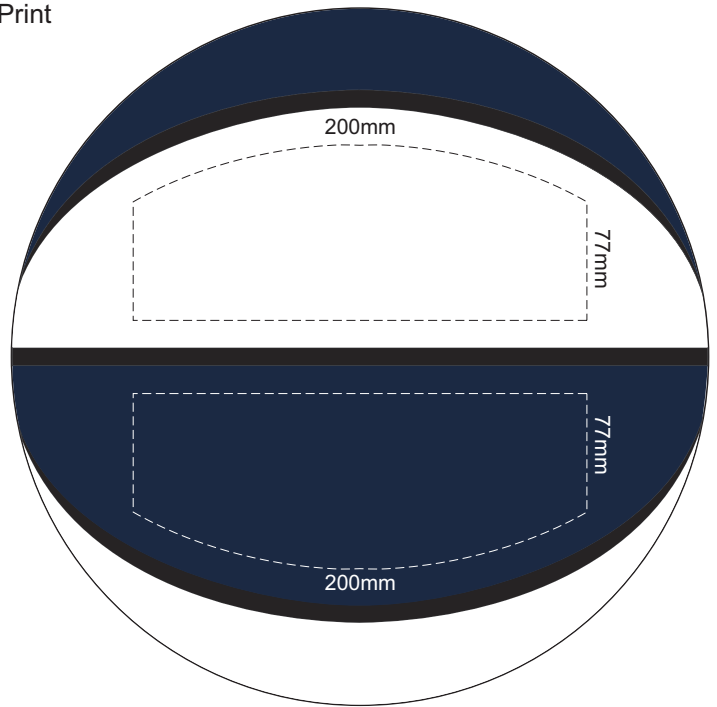

30% of Approximate Size
Screen Print

SIDE 1

SIDE 2

Panel Colours (max of two)

BRANDING SPECIFICATION - Basketball Promo - 118595

The panels can be dyed with up to two custom PMS colours.
All eight panels are printable through screen print.