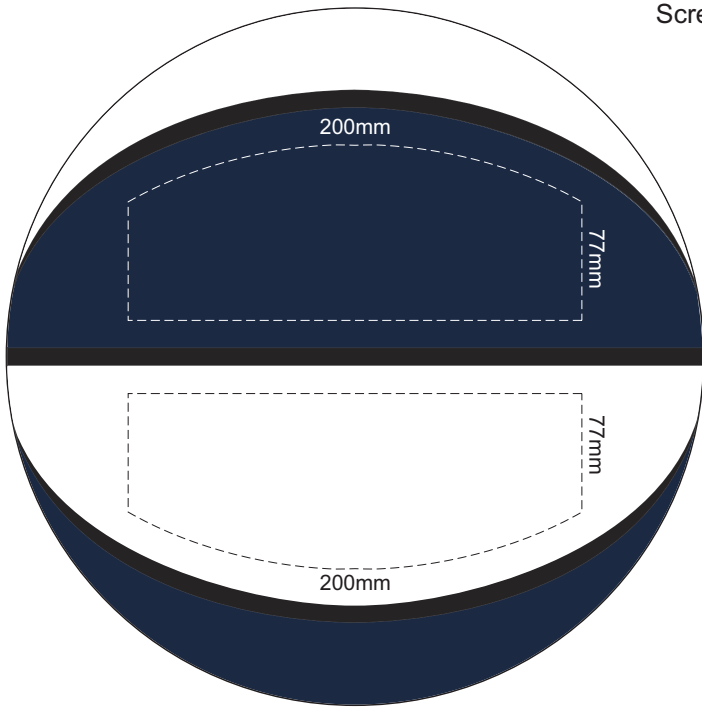

30% of Approximate Size
Screen Print

SIDE 1

SIDE 2

Panel Colours (max of two)

BRANDING SPECIFICATION - Basketball Promo - 118595

The panels can be dyed with up to two custom PMS colours.
All eight panels are printable through screen print.