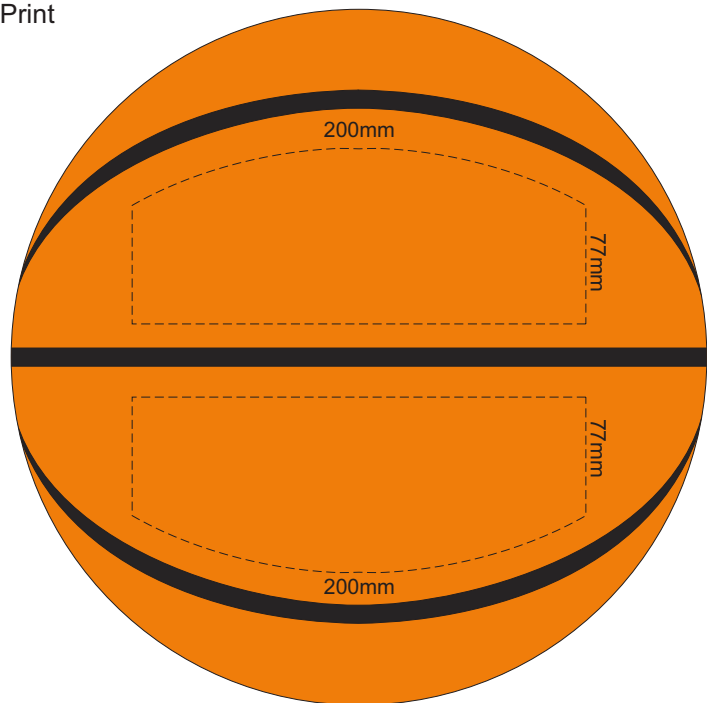

30% of Approximate Size
Screen Print

SIDE 1

SIDE 2

Panel Colours (max of two)

BRANDING SPECIFICATION - Basketball Promo - 118595

The panels can be dyed with up to two custom PMS colours.
All eight panels are printable through screen print.