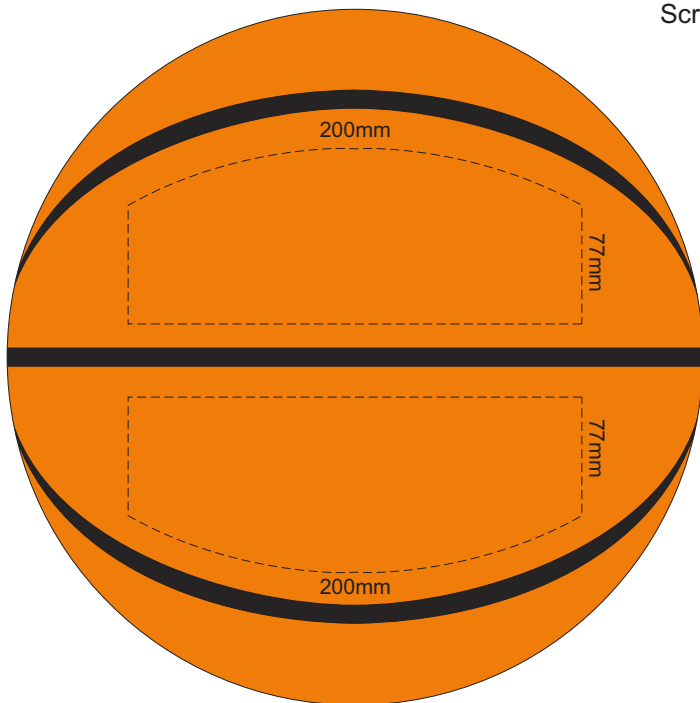

30% of Approximate Size
Screen Print

SIDE 1

SIDE 2

Panel Colours (max of two)

BRANDING SPECIFICATION - Basketball Promo - 118595

The panels can be dyed with up to two custom PMS colours.
All eight panels are printable through screen print.