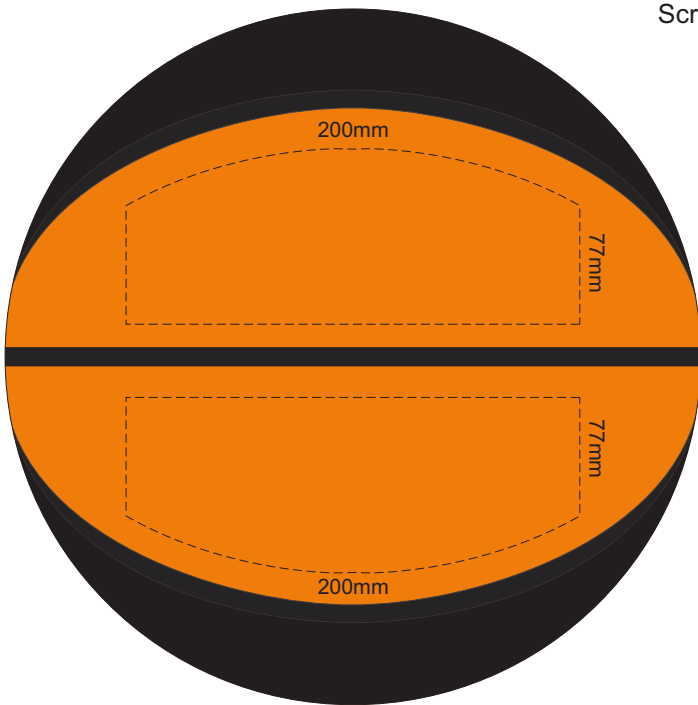

30% of Approximate Size
Screen Print

SIDE 1

SIDE 2

Panel Colours (max of two)

BRANDING SPECIFICATION - Basketball Promo - 118595

The panels can be dyed with up to two custom PMS colours.
All eight panels are printable through screen print.