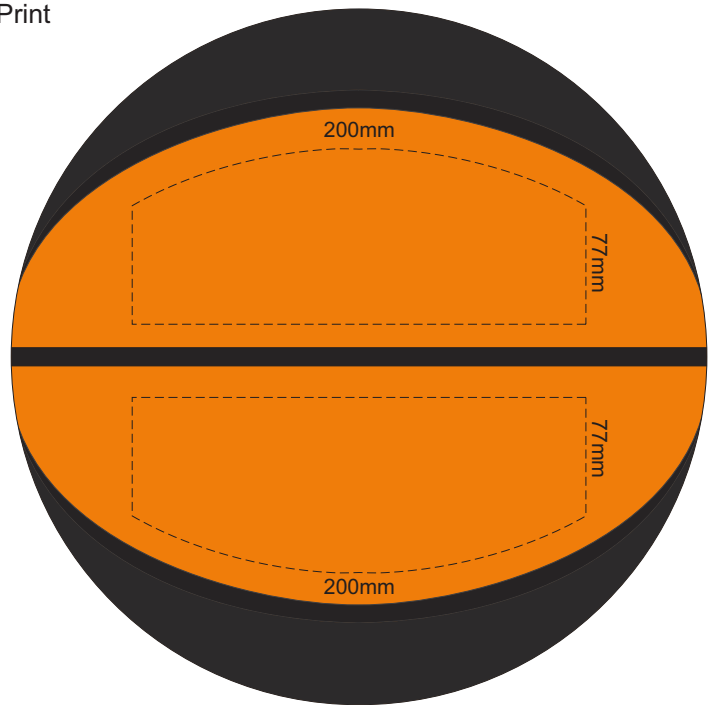

30% of Approximate Size
Screen Print

SIDE 1

SIDE 2

Panel Colours (max of two)

BRANDING SPECIFICATION - Basketball Promo - 118595

The panels can be dyed with up to two custom PMS colours.
All eight panels are printable through screen print.