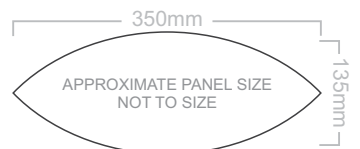

30% of Approximate Size  
Screen Print

**BRANDING SPECIFICATION - Rugby Ball Promo - 117243**

The design template can be customised to the required PMS colour.  
All four panels are printable - 1 panel will have the valve located in the middle of the panel.  
Inflation Details can be positioned anywhere on the product and is also fully custom in regards to the size, font and colour *(to avoid additional print costs, we recommend using existing colours from the artwork)*.

30% of Approximate Size  
Screen Print

**BRANDING SPECIFICATION - Rugby Ball Promo - 117243**

The design template can be customised to the required PMS colour.  
All four panels are printable - 1 panel will have the valve located in the middle of the panel.  
Inflation Details can be positioned anywhere on the product and is also fully custom in regards to the size, font and colour (to avoid additional print costs, we recommend using existing colours from the artwork).