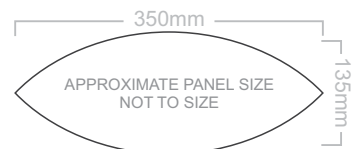

30% of Approximate Size
Screen Print