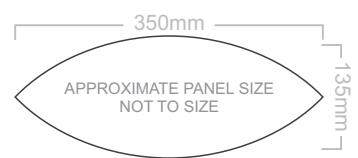

30% of Approximate Size  
Screen Print

**BRANDING SPECIFICATION - Rugby Ball Promo - 117243**

The design template can be customised to the required PMS colour.  
All four panels are printable - 1 panel will have the valve located in the middle of the panel.  
Inflation Details can be positioned anywhere on the product and is also fully custom in regards to the size, font and colour *(to avoid additional print costs, we recommend using existing colours from the artwork)*.

30% of Approximate Size  
Screen Print

**BRANDING SPECIFICATION - Rugby Ball Promo - 117243**

The design template can be customised to the required PMS colour.  
All four panels are printable - 1 panel will have the valve located in the middle of the panel.  
Inflation Details can be positioned anywhere on the product and is also fully custom in regards to the size, font and colour (to avoid additional print costs, we recommend using existing colours from the artwork).