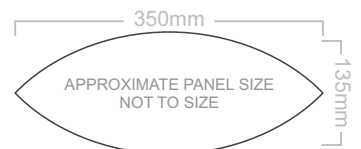

30% of Approximate Size  
Screen Print

**BRANDING SPECIFICATION - Rugby Ball Promo - 117243**

The design template can be customised to the required PMS colour.  
All four panels are printable - 1 panel will have the valve located in the middle of the panel.  
Inflation Details can be positioned anywhere on the product and is also fully custom in regards to the size, font and colour (to avoid additional print costs, we recommend using existing colours from the artwork).