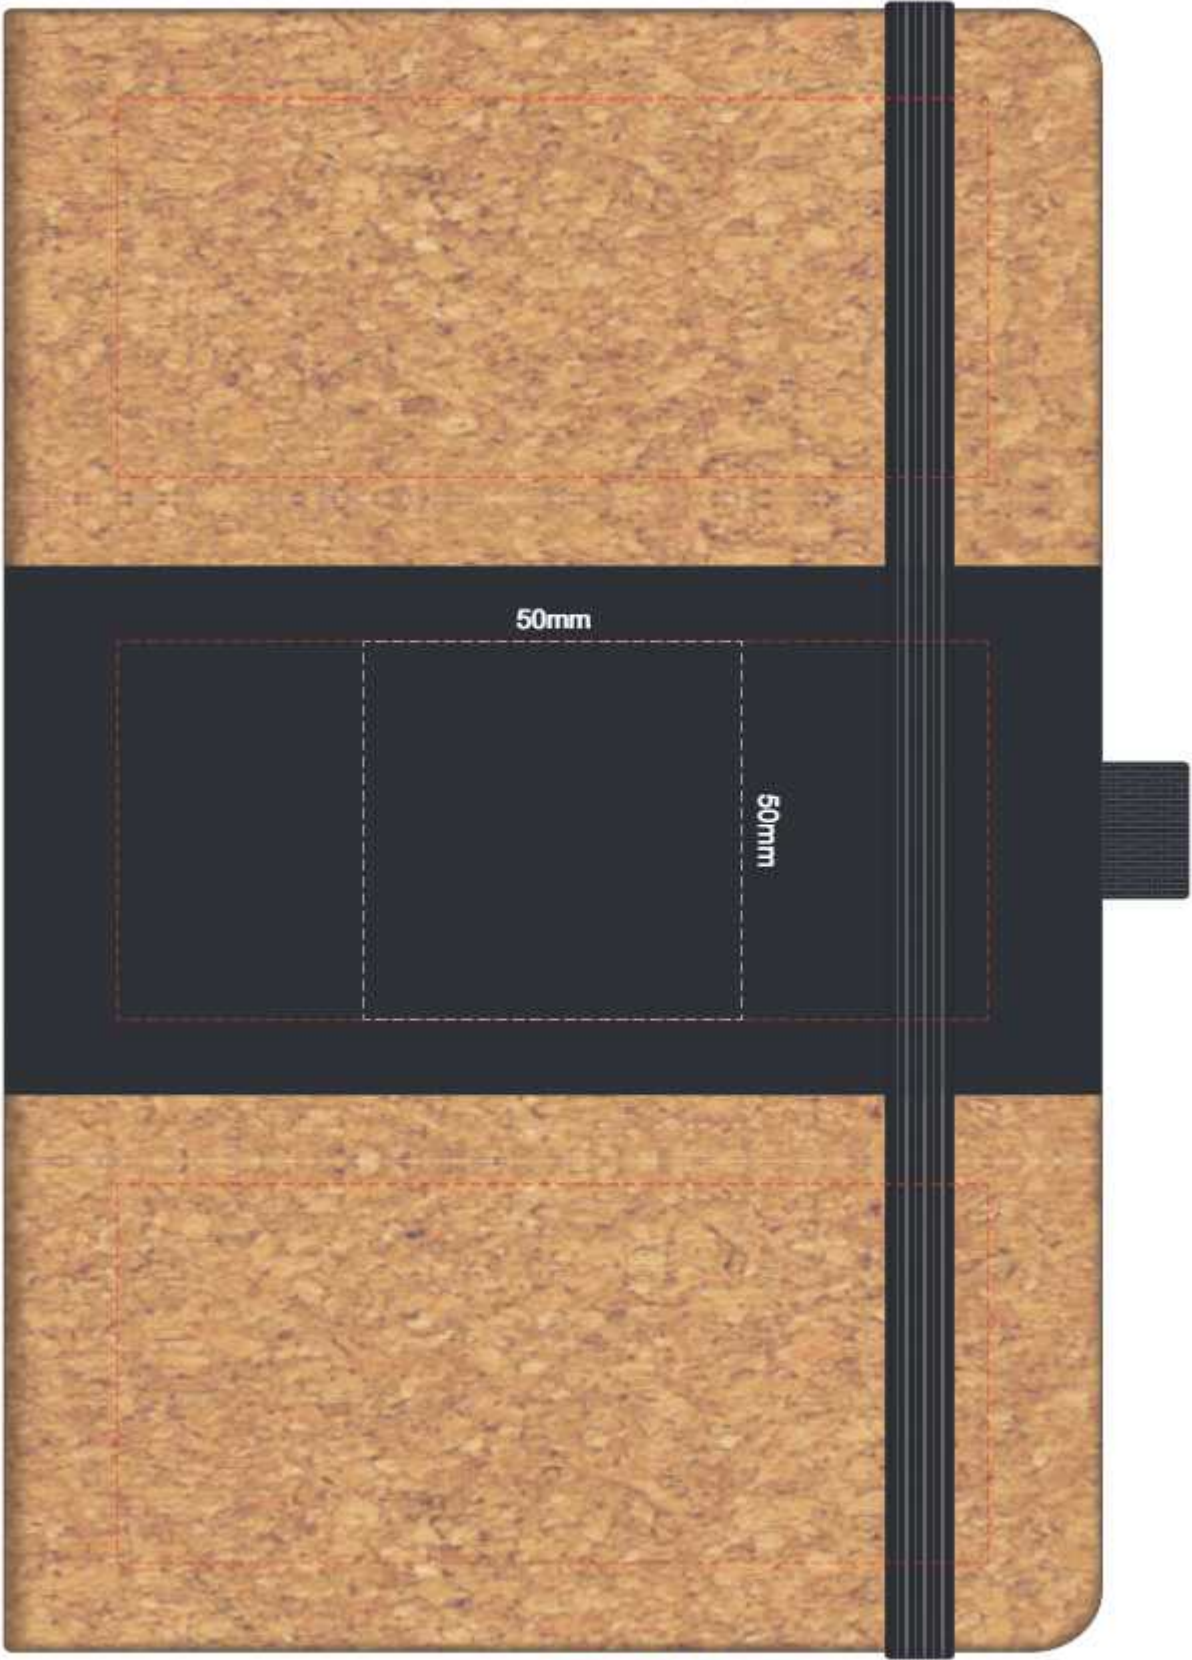

100% of Actual Size
Pad Print

Branding area can be moved anywhere within the red line.

100% of Actual Size
Pad Print

Branding area can be moved **anywhere within the red line.**

100% of Actual Size
Laser Engraving

Branding area can be moved **anywhere within the red line.**

This product is a natural material,
please allow for small variances in engraving colour.

100% of Actual Size
Direct Digital

100% of Actual Size
Debossing

100mm

50mm