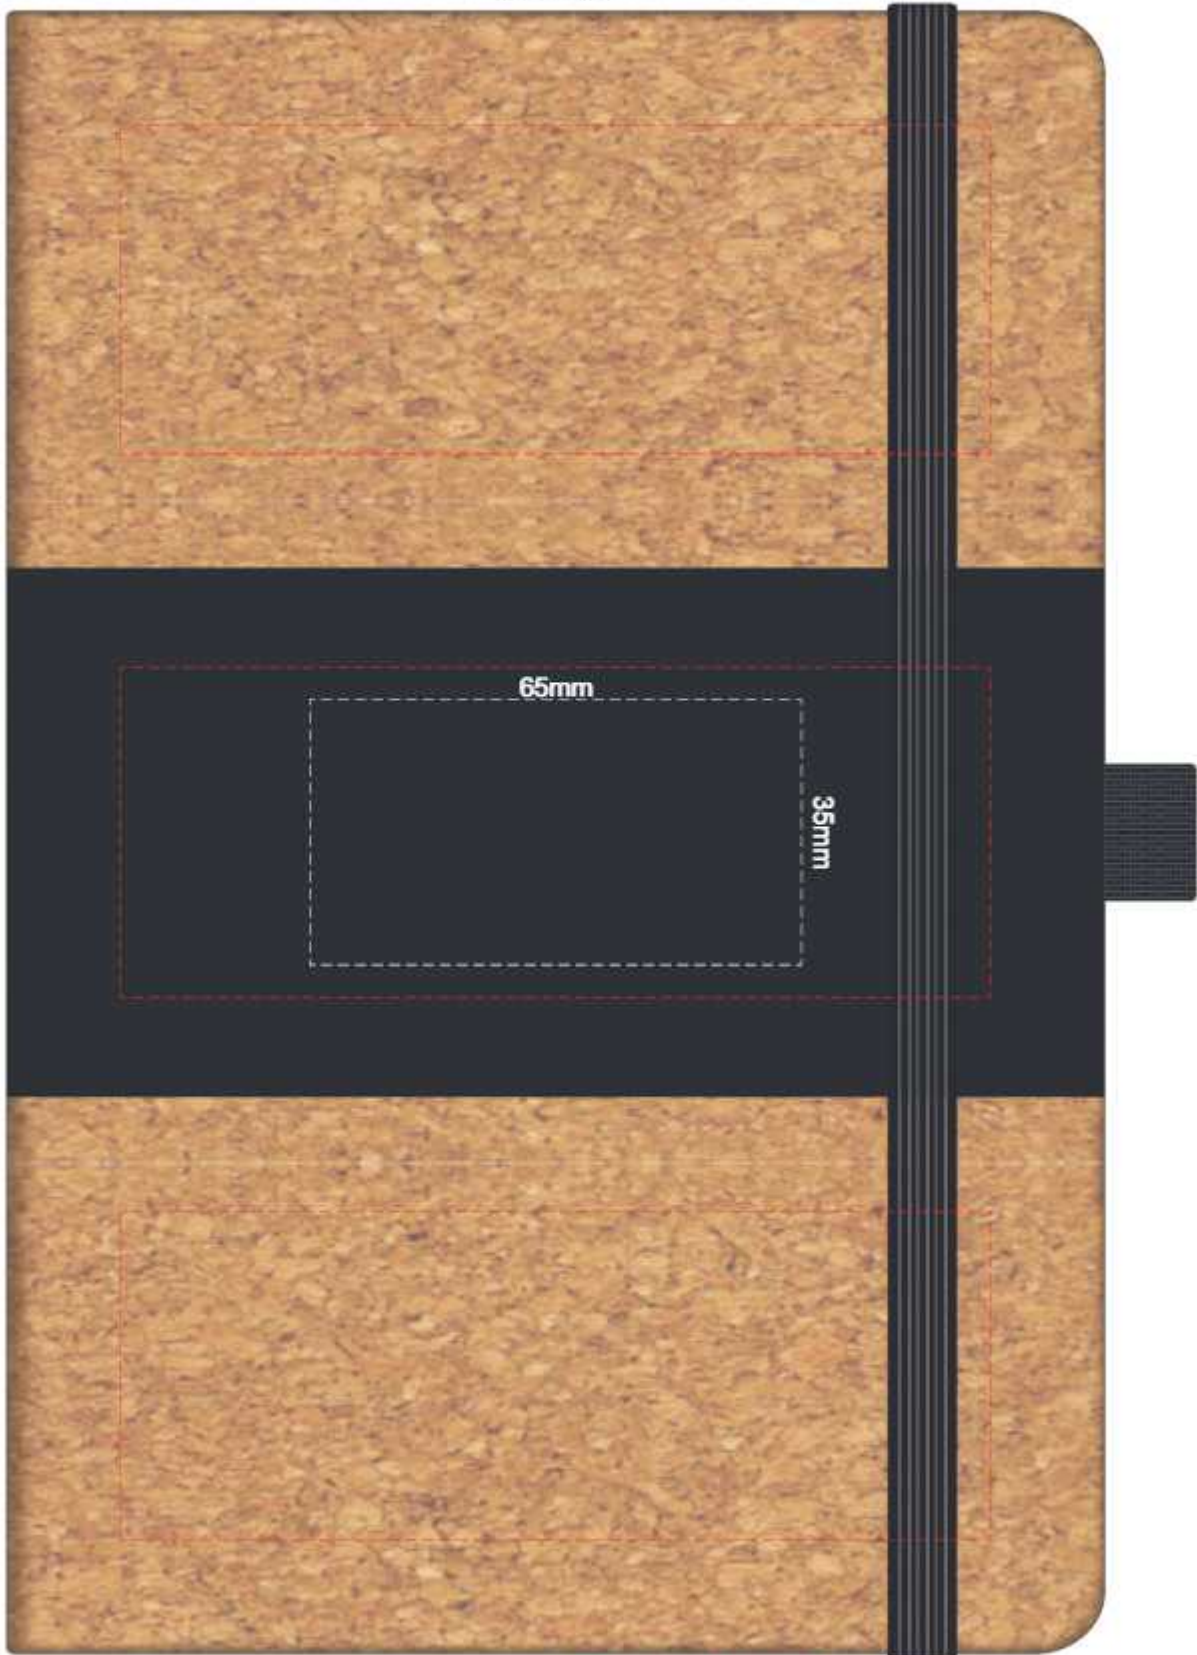

100% of Actual Size
Pad Print

Branding area can be moved anywhere within the red line.

100% of Actual Size
Pad Print

Branding area can be moved **anywhere within the red line.**

100% of Actual Size
Laser Engraving

Branding area can be moved **anywhere within the red line.**

This product is a natural material,
please allow for small variances in engraving colour.

100% of Actual Size
Direct Digital

100% of Actual Size
Debossing

100mm

50mm