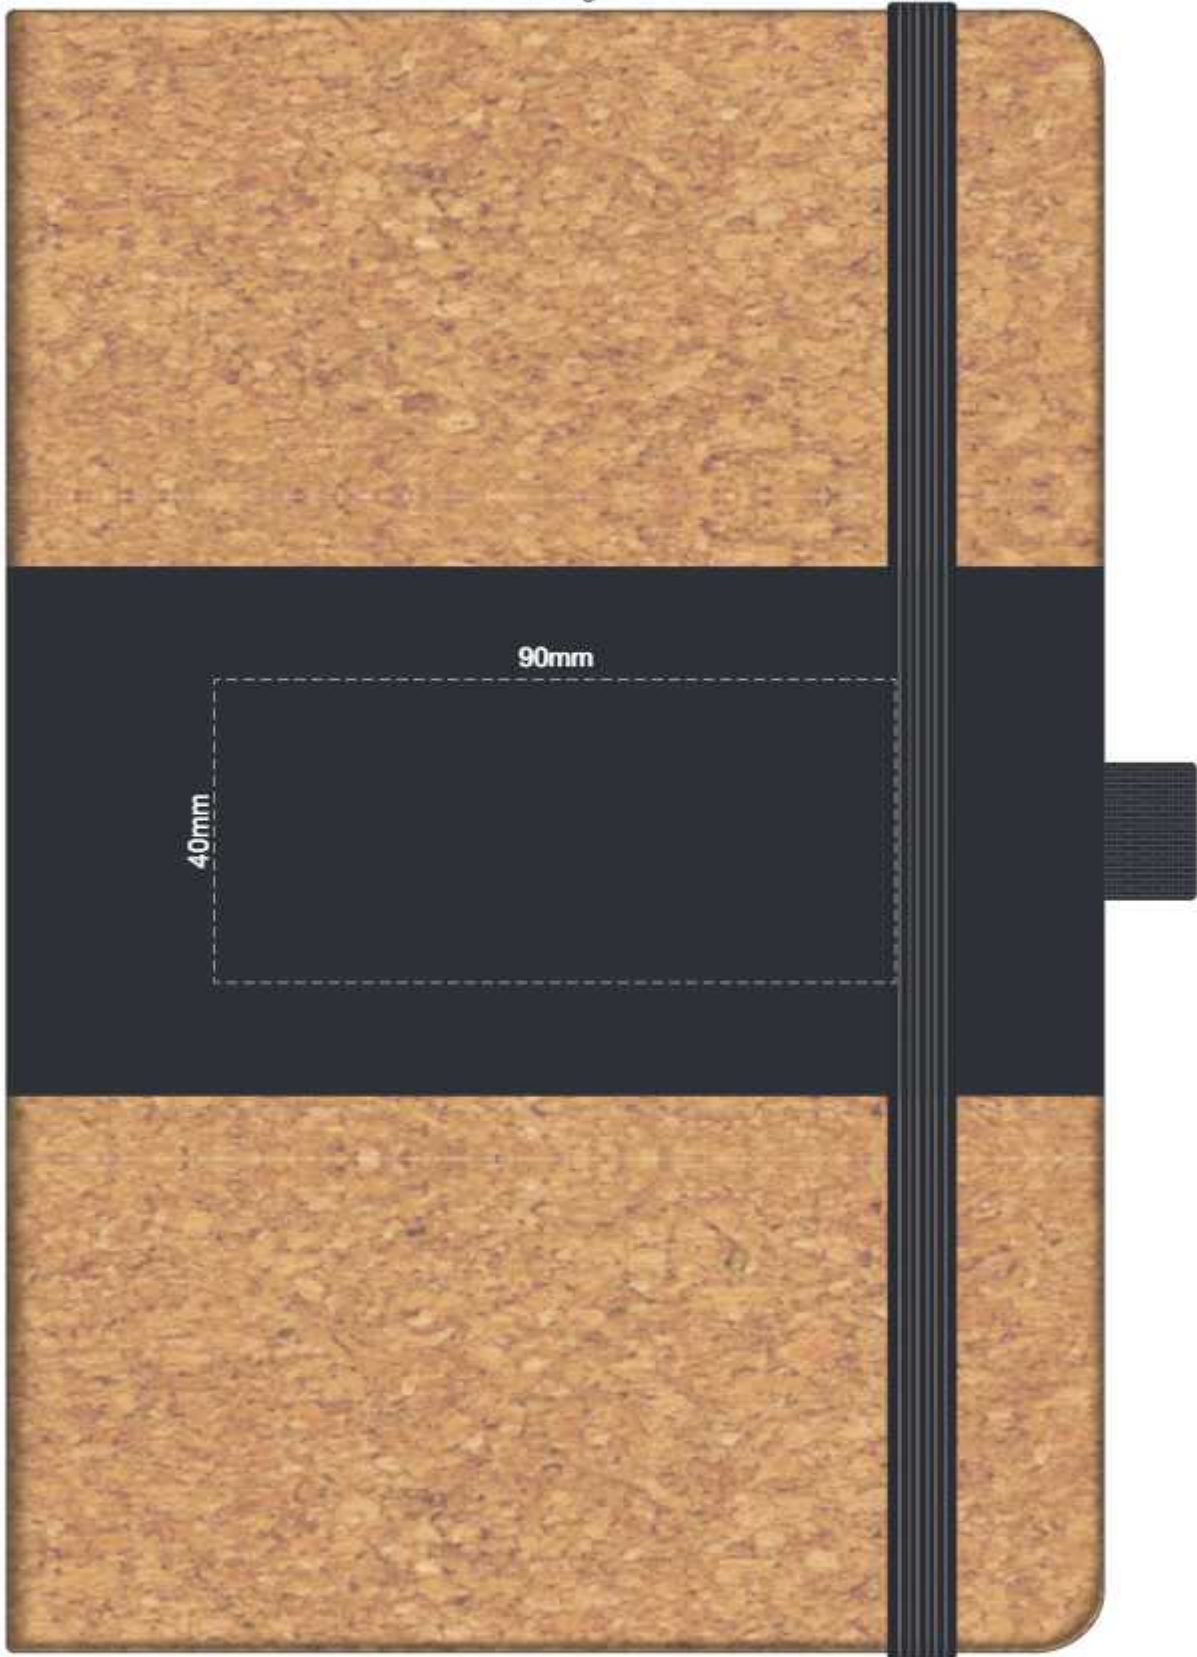

100% of Actual Size
Pad Print

Branding area can be moved anywhere within the red line.

100% of Actual Size
Pad Print

Branding area can be moved **anywhere within the red line.**

100% of Actual Size
Laser Engraving

Branding area can be moved **anywhere within the red line.**

This product is a natural material,
please allow for small variances in engraving colour.

100% of Actual Size
Direct Digital

100% of Actual Size
Debossing

100mm

50mm