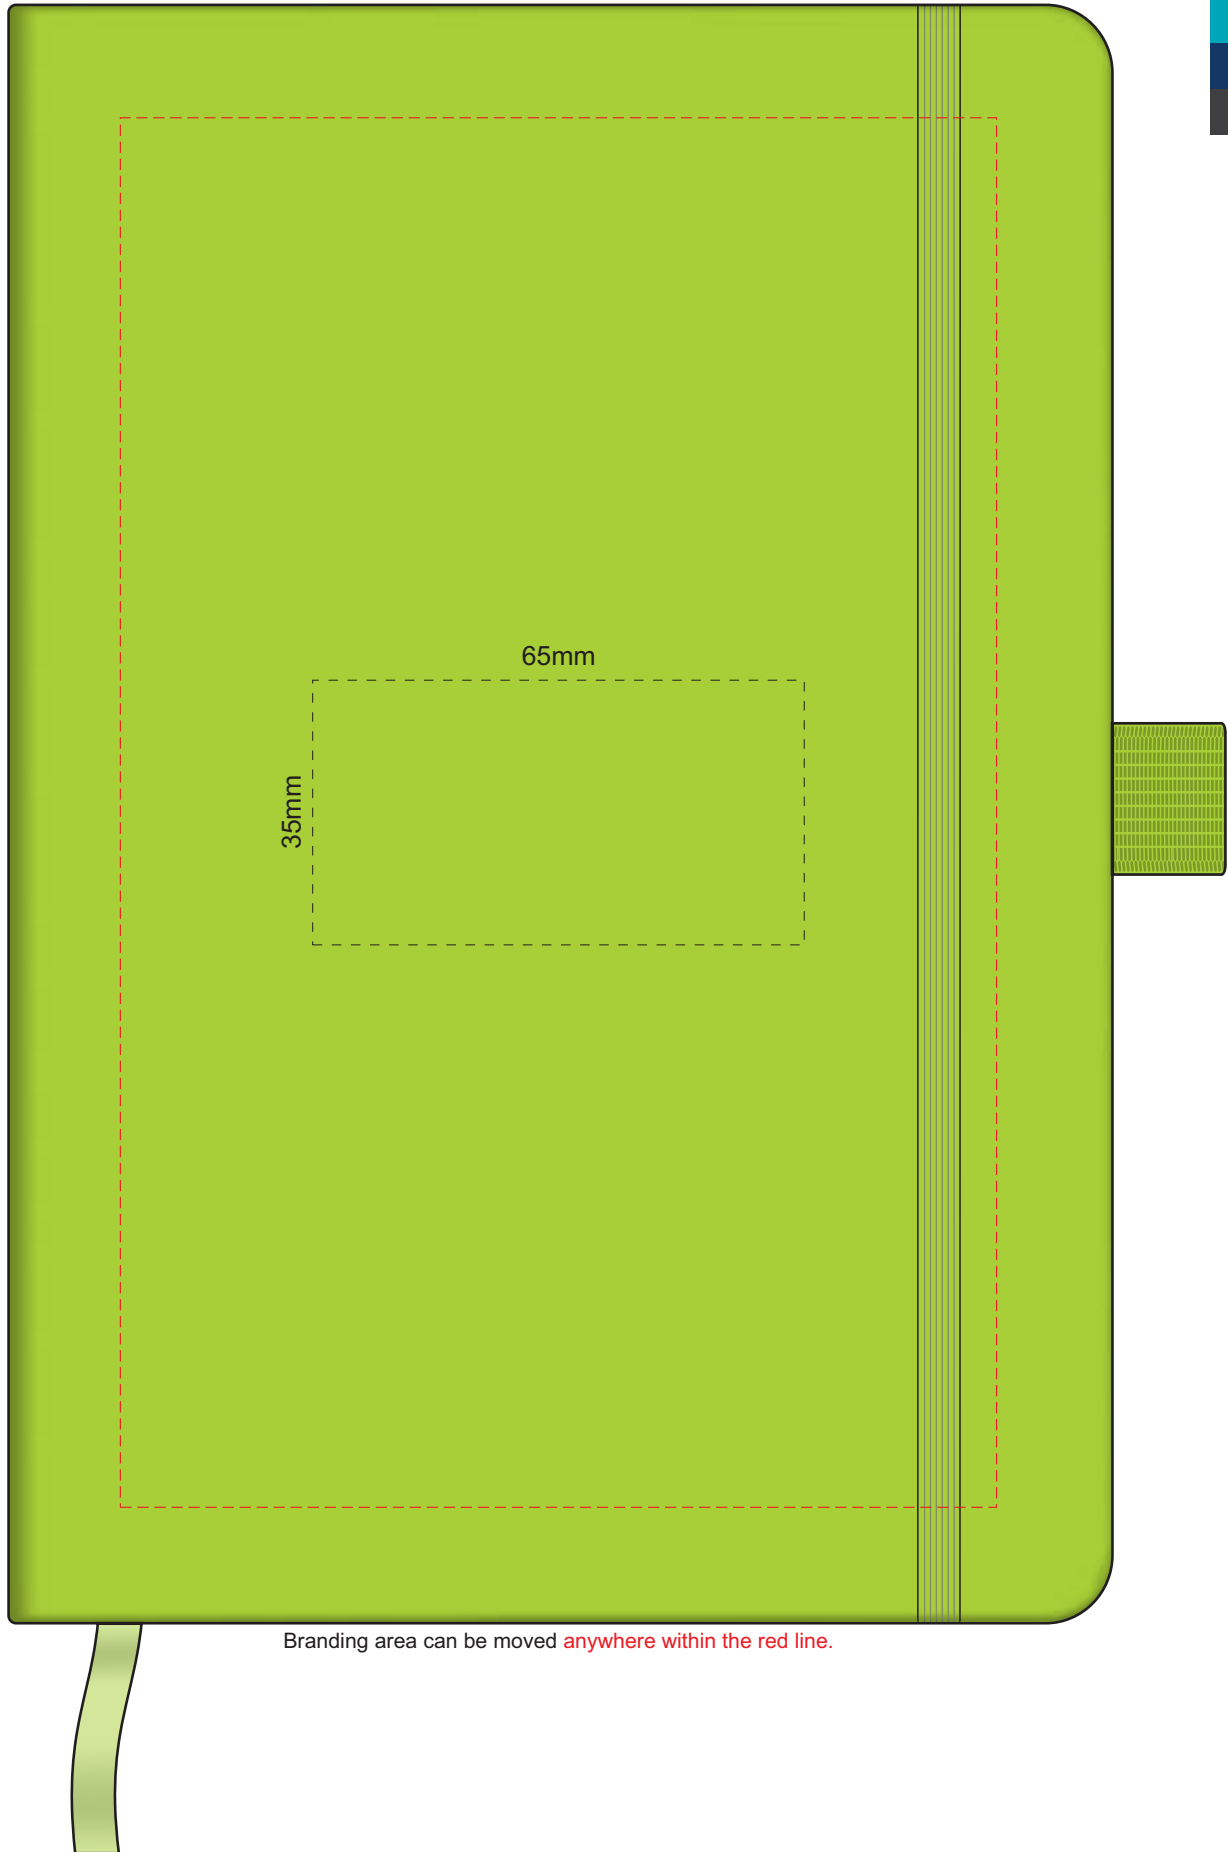

100% of Actual Size
Pad Print

100% of Actual Size
Pad Print

Branding area can be moved anywhere within the red line.

100% of Actual Size
Screen Print (one colour)

100% of Actual Size
Direct Digital

100% of Actual Size
Debossing
Debossing XL

Print area 115 x 90mm is moveable within the XL deboss area and can rotate to suit.