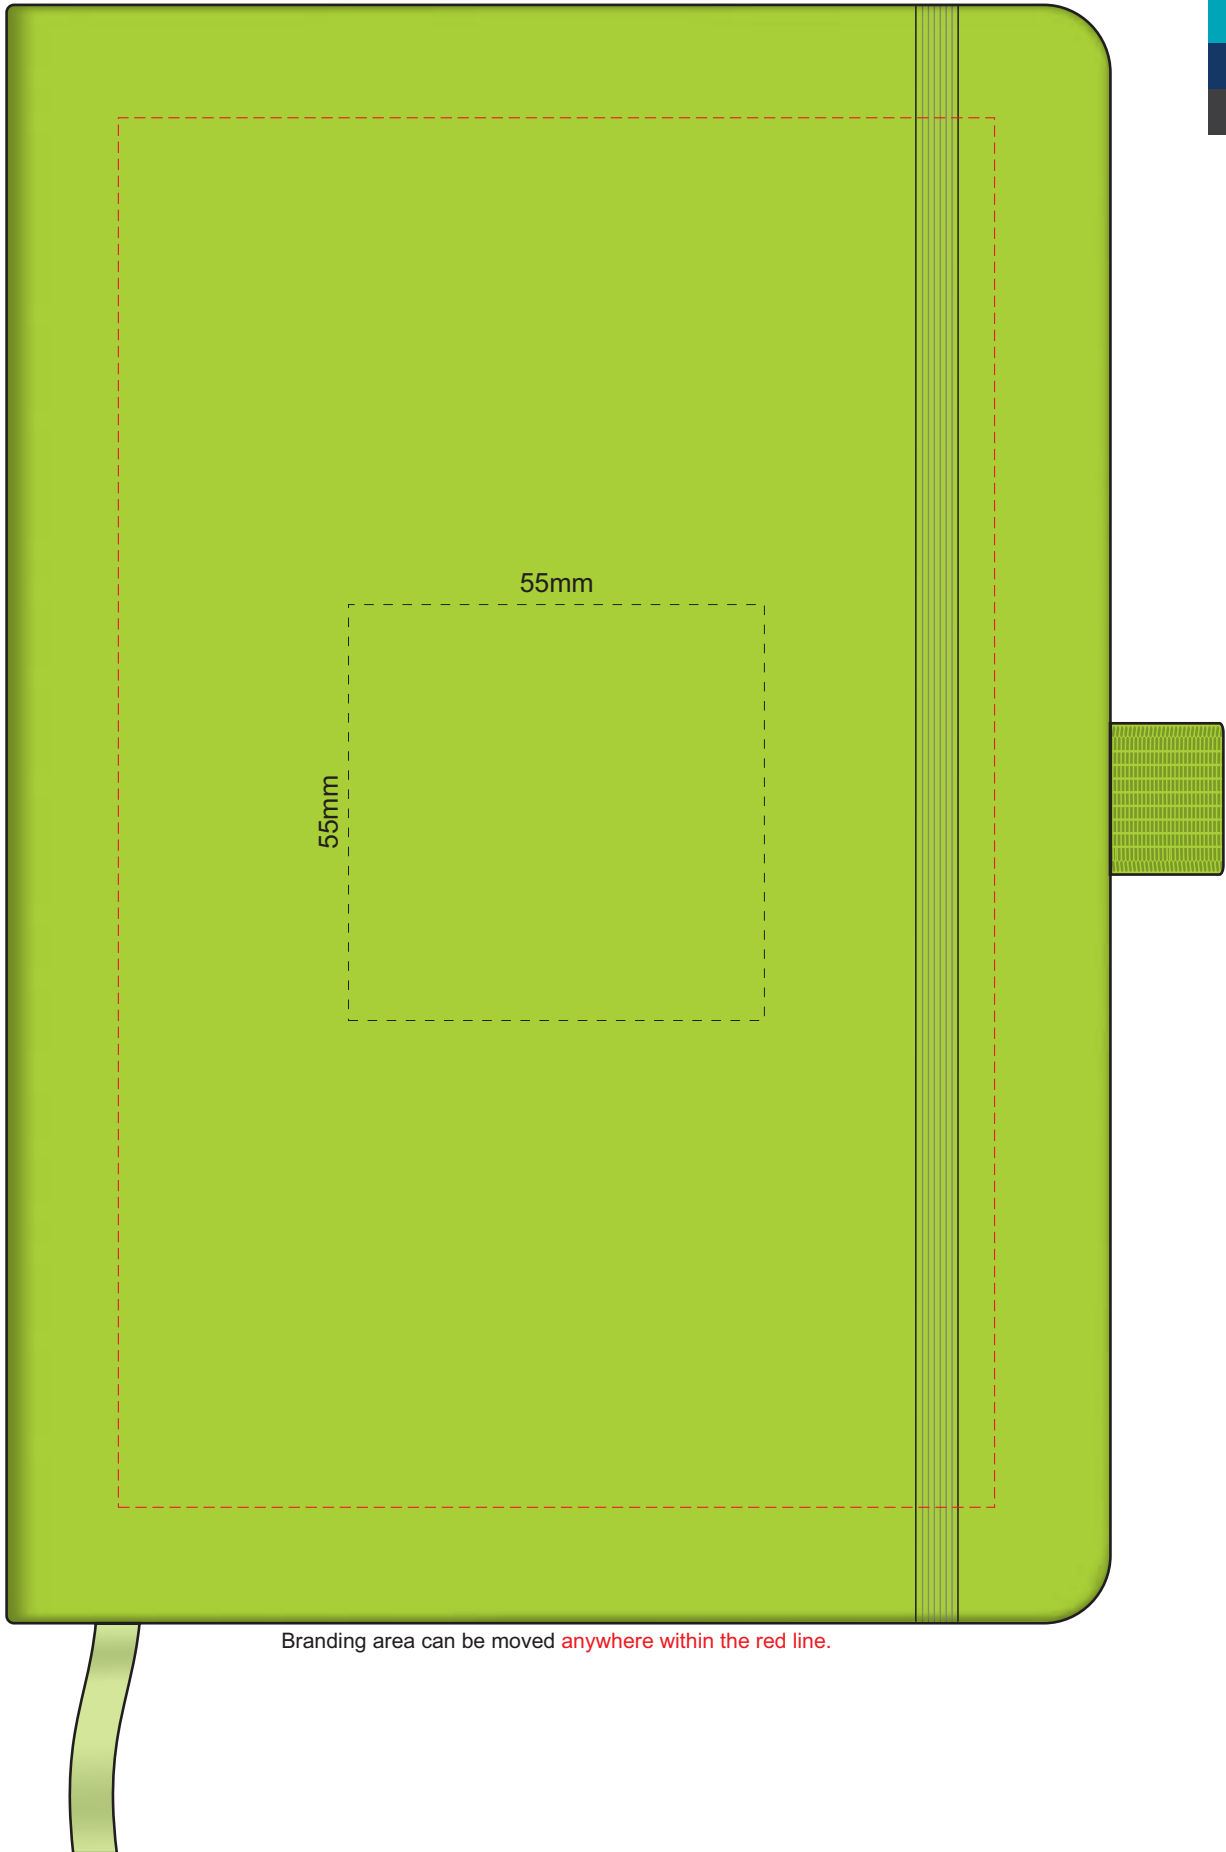

100% of Actual Size
Pad Print

100% of Actual Size
Pad Print

Branding area can be moved anywhere within the red line.

100% of Actual Size
Screen Print (one colour)

100% of Actual Size
Direct Digital

100% of Actual Size
Debossing
Debossing XL

Print area 115 x 90mm is moveable within the XL deboss area and can rotate to suit.