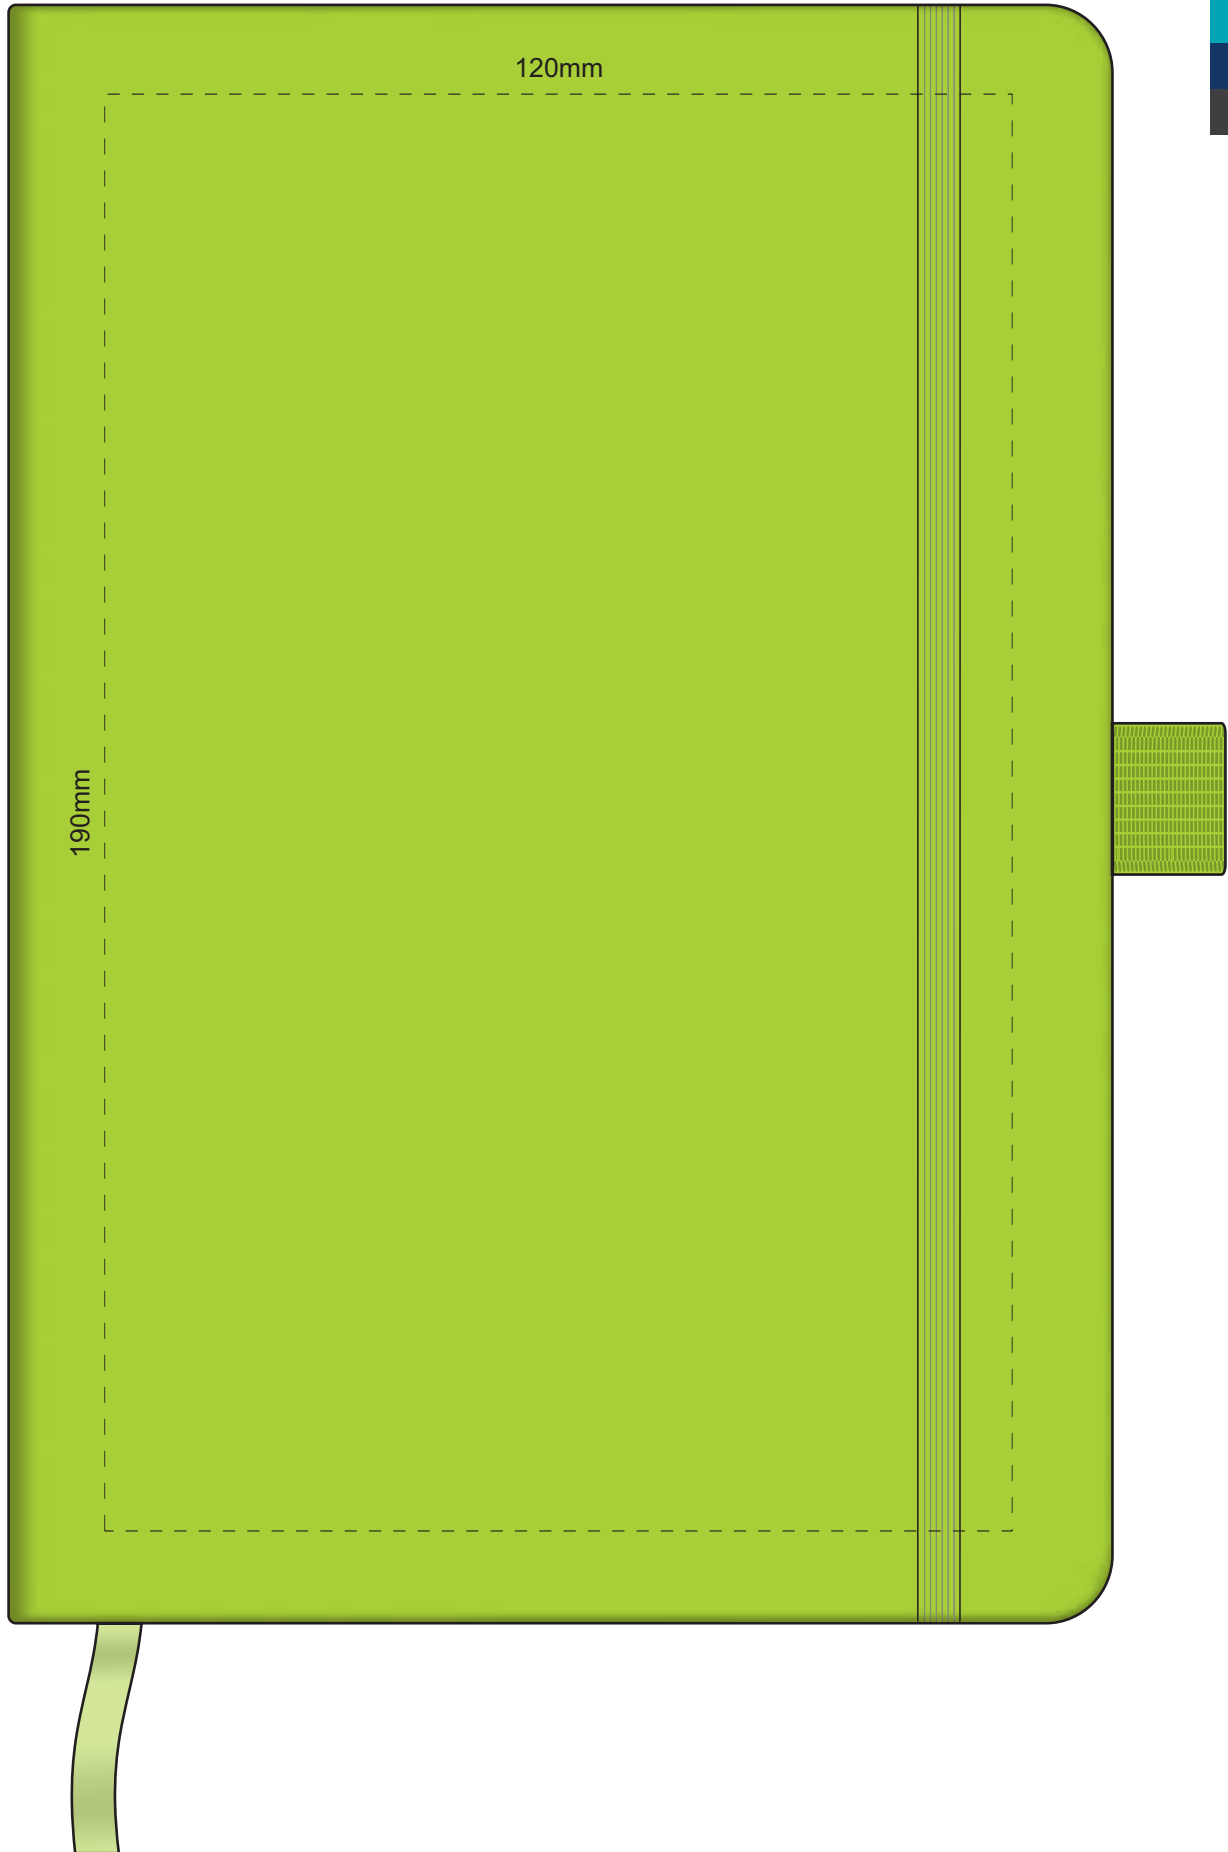

100% of Actual Size
Pad Print

100% of Actual Size
Pad Print

Branding area can be moved anywhere within the red line.

100% of Actual Size
Screen Print (one colour)

100% of Actual Size
Direct Digital

100% of Actual Size
Debossing
Debossing XL

Print area 115 x 90mm is moveable within the XL deboss area and can rotate to suit.