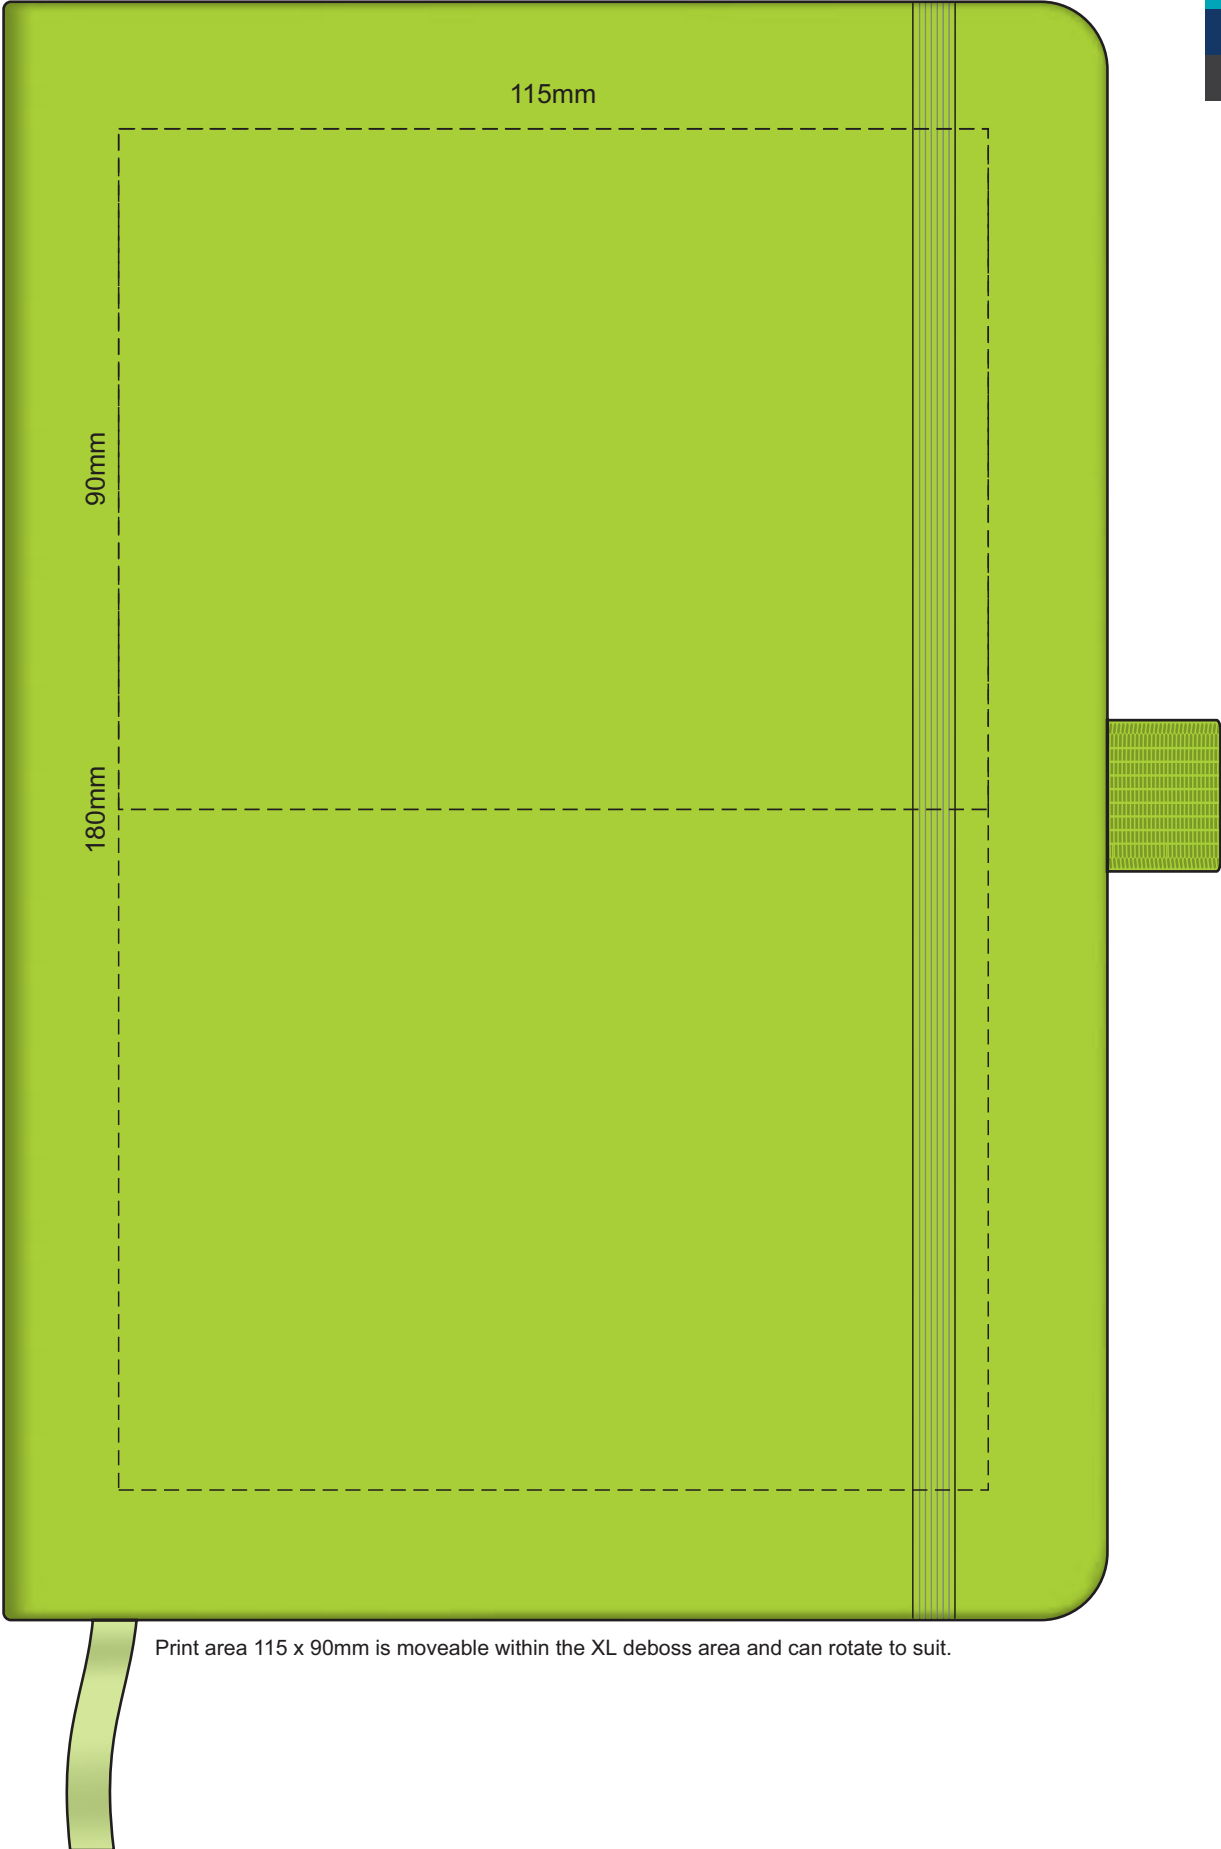

100% of Actual Size
Pad Print

100% of Actual Size
Pad Print

Branding area can be moved anywhere within the red line.

100% of Actual Size
Screen Print (one colour)

100% of Actual Size
Direct Digital

100% of Actual Size
Debossing
Debossing XL

Print area 115 x 90mm is moveable within the XL deboss area and can rotate to suit.