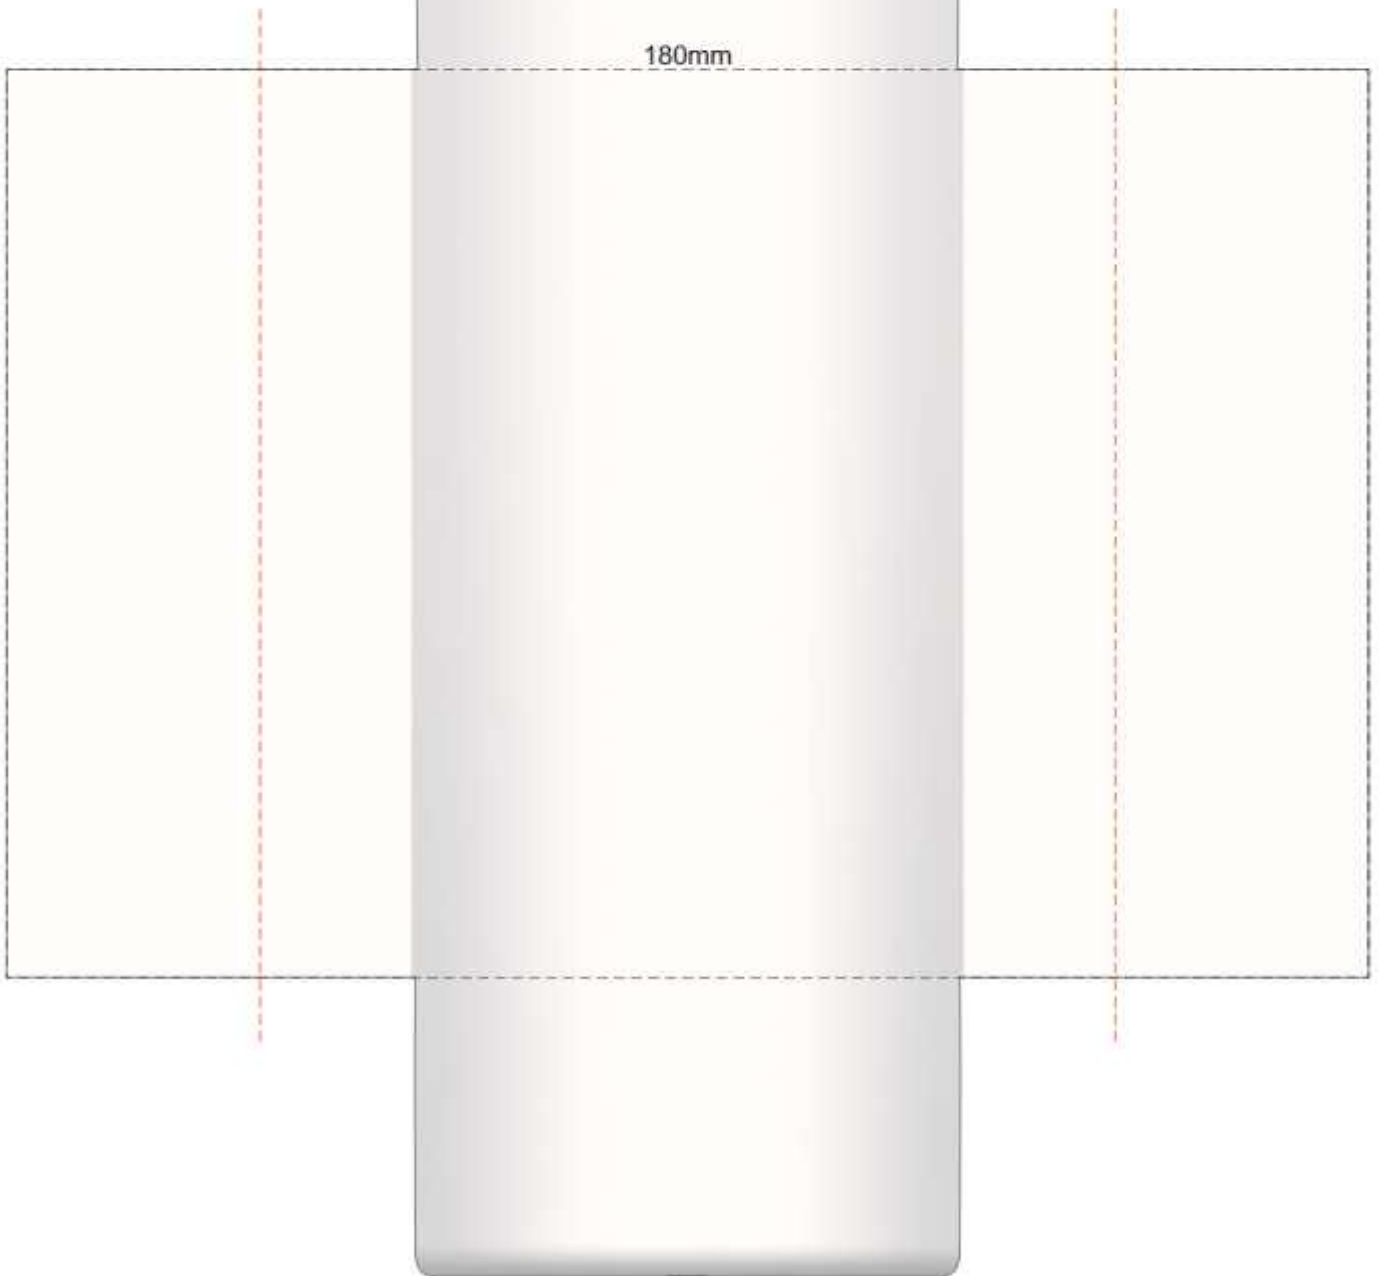

100% of Actual Size  
Laser Engraving

Engraves to a  
Shiny Steel Finish

100% of Actual Size  
Screen Print

180mm

120mm

70% of Actual Size  
Rotary Digital

224mm

163mm

Red Line = Exact opposites of the product  
(centre artwork to the red line)

100% of Actual Size  
Pad Print (one colour)

**CARABINER LID**

**FLIP VALVE LID**

**SIPPER LID**