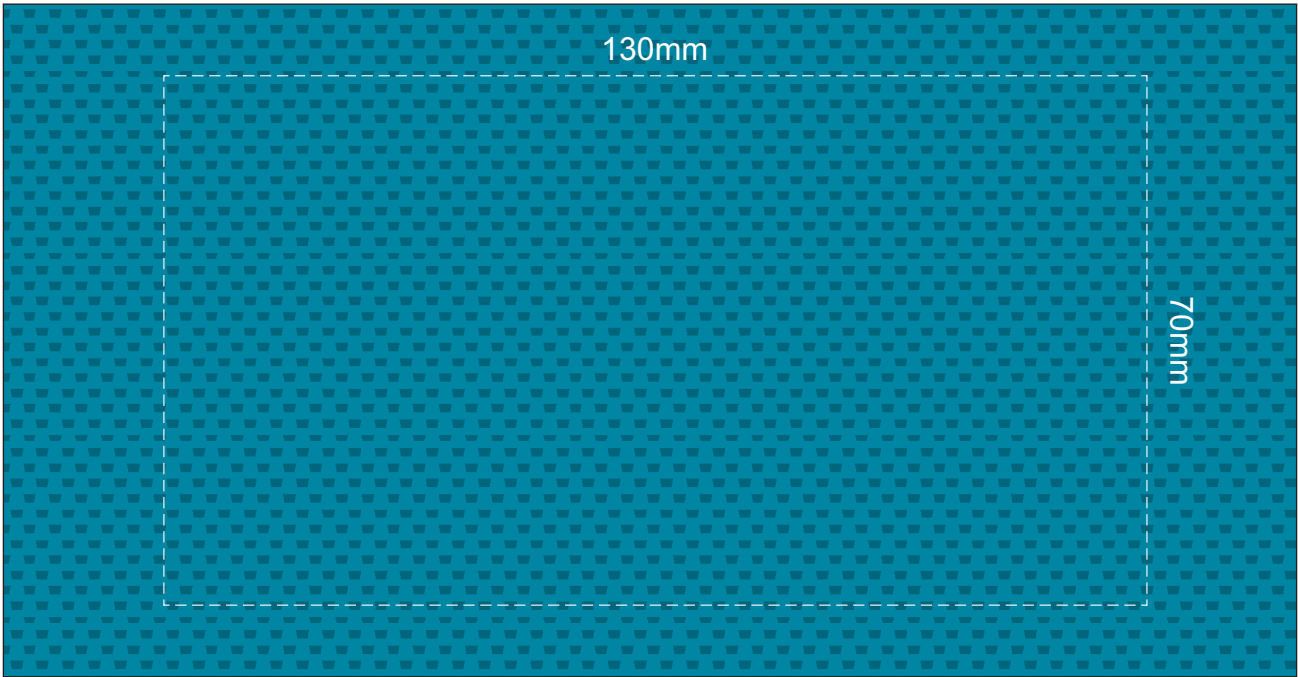

100% of Actual Size  
Screen Print

25% of Actual Size  
Screen Print

30% of Actual Size  
Sublimation Print

800mm

300mm

30% of Actual Size  
Sublimation Template

Blue Line = The SIGNIFICANT PRINT AREA  
(Keep all critical images & text within this box)  
Black Line = Maximum print area  
Pink Line = Bleed off to here