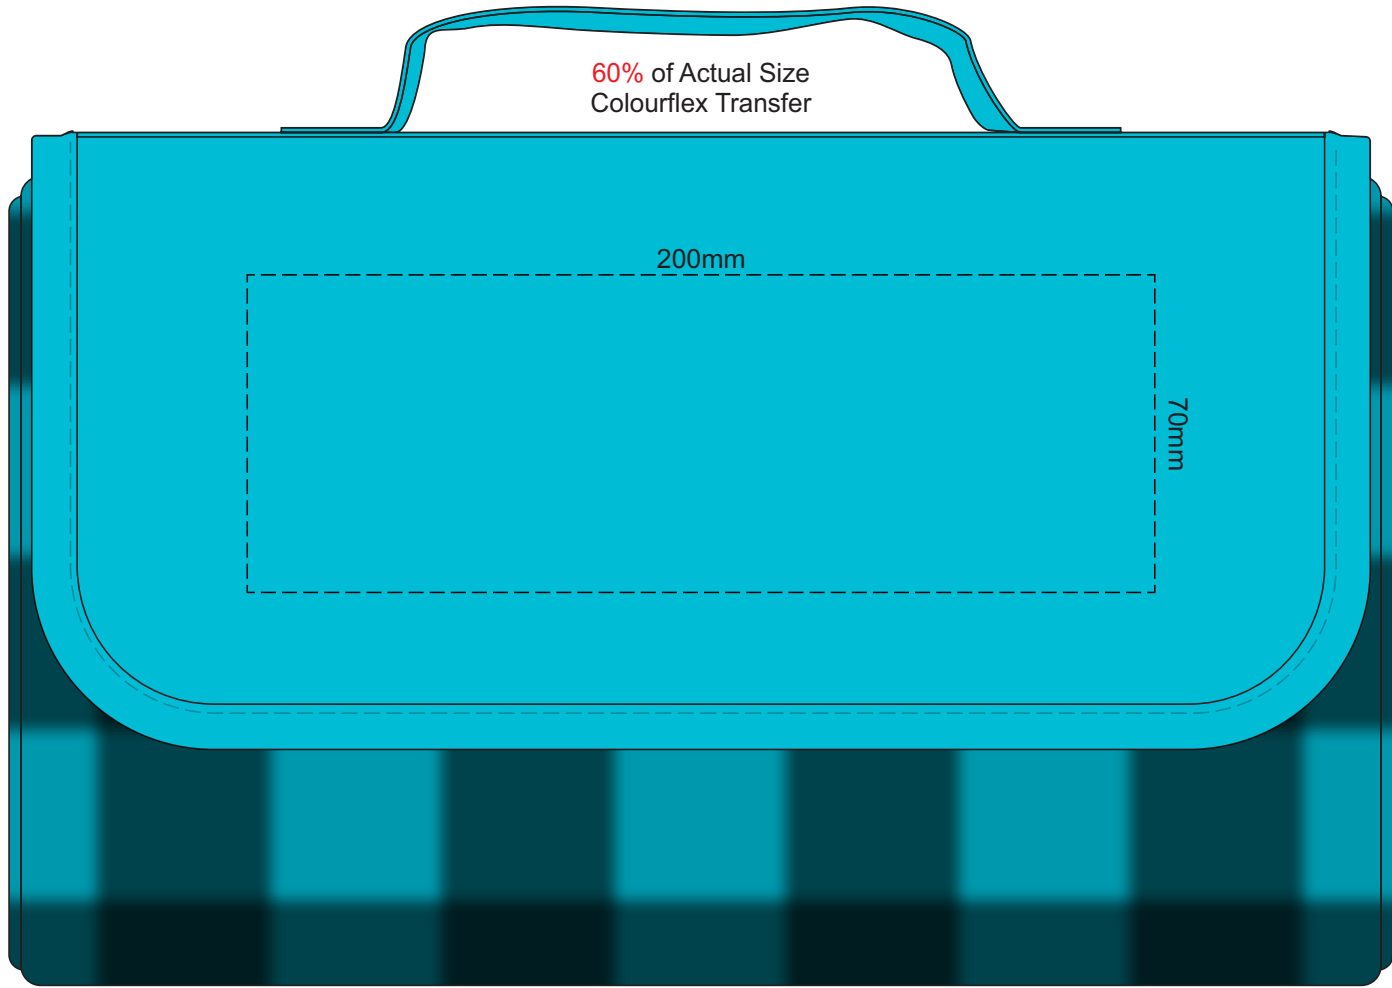

FLAP BLANKET

60% of Actual Size
Colourflex Transfer

FLAP BLANKET

60% of Actual Size
Embroidery

120mm

40mm

60% of Actual Size
Colourflex Transfer

200mm

70mm

60% of Actual Size
Embroidery

120mm

40mm