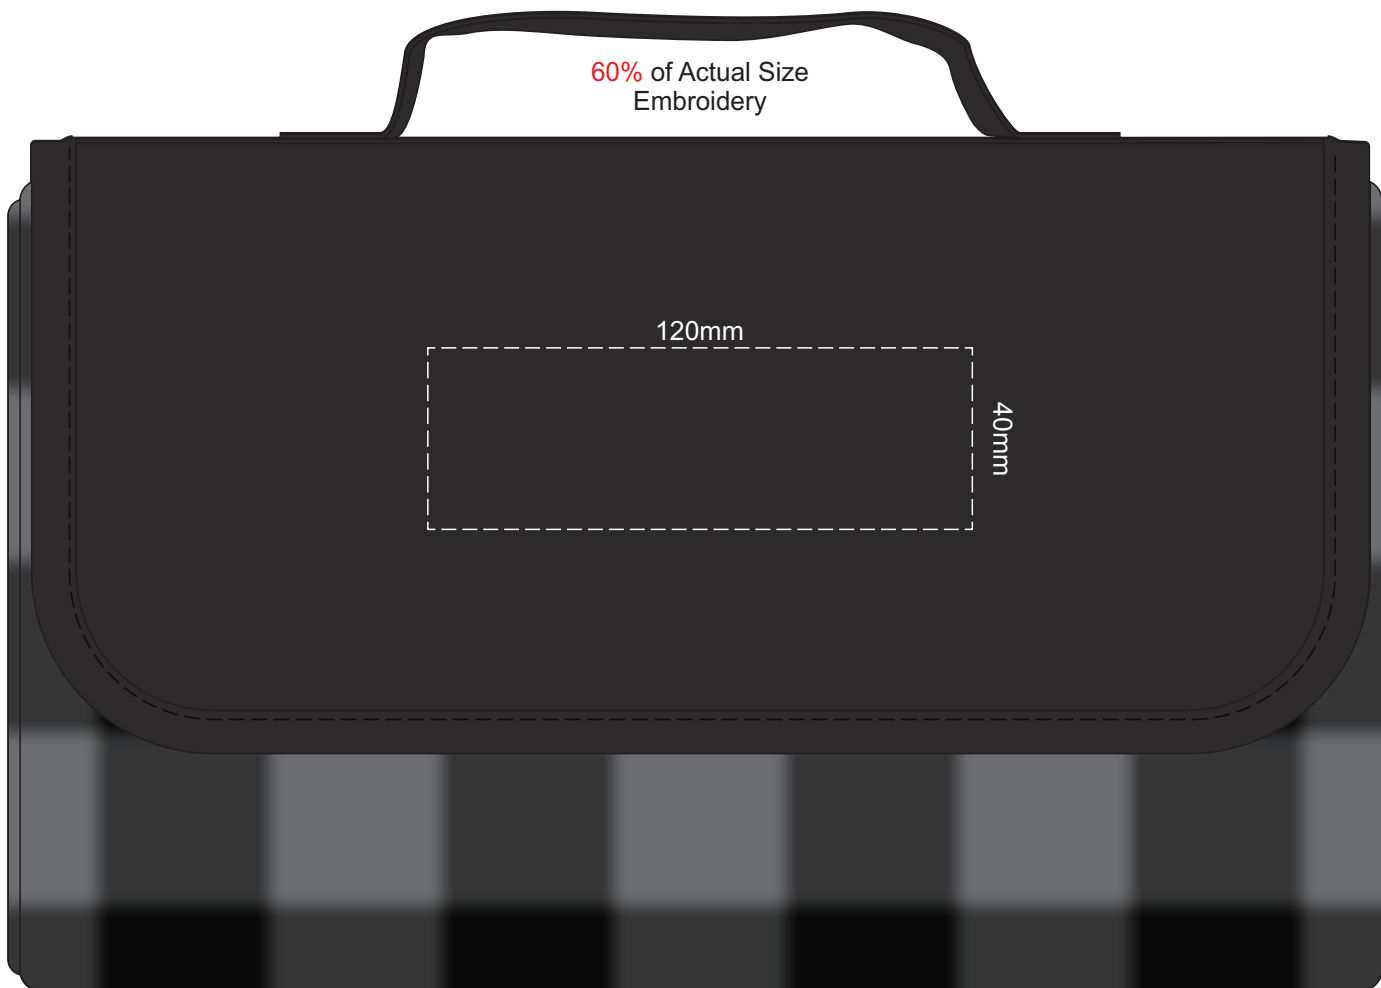

FLAP BLANKET

60% of Actual Size
Colourflex Transfer

FLAP BLANKET

60% of Actual Size
Embroidery

120mm

40mm

60% of Actual Size
Colourflex Transfer

200mm

70mm

60% of Actual Size
Embroidery

120mm

40mm