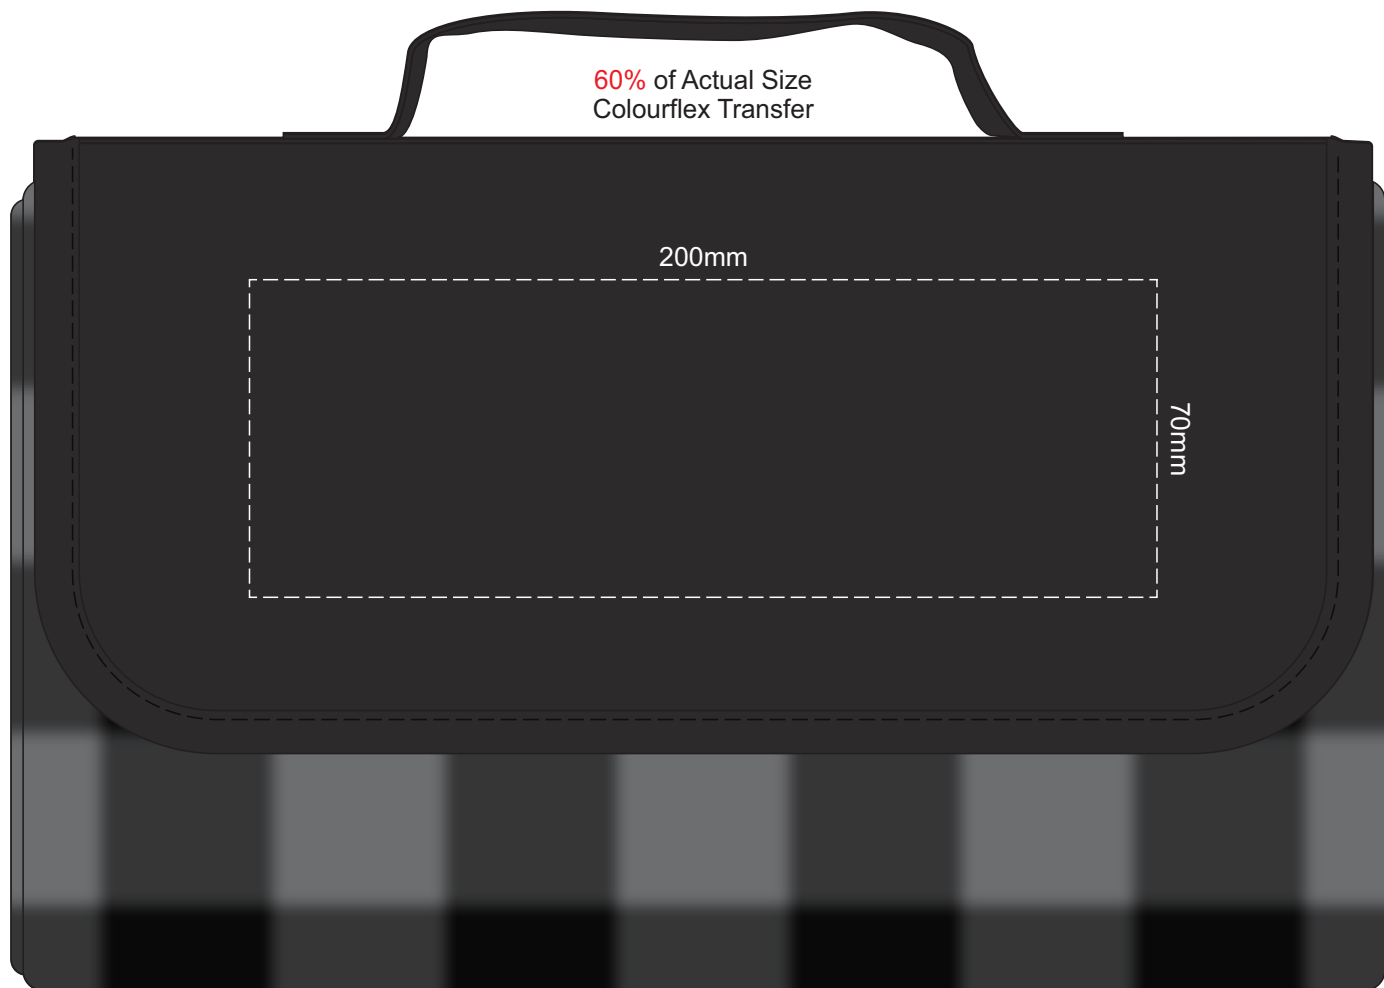

FLAP BLANKET

60% of Actual Size
Colourflex Transfer

FLAP BLANKET

60% of Actual Size
Embroidery

120mm

40mm

60% of Actual Size
Colourflex Transfer

200mm

70mm

60% of Actual Size
Embroidery

120mm

40mm