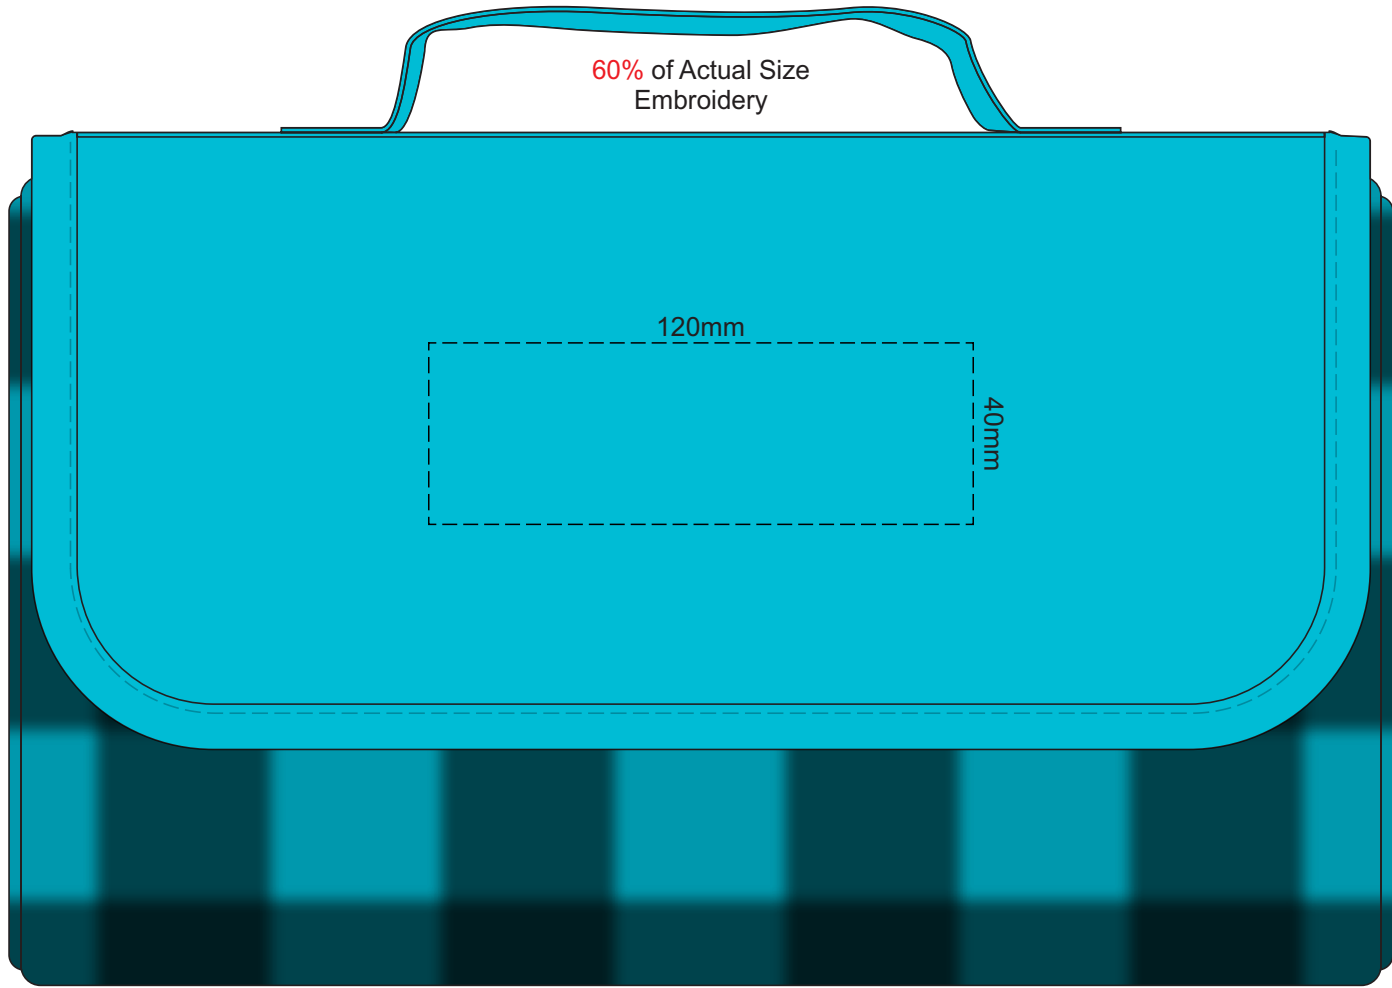

FLAP BLANKET

60% of Actual Size
Colourflex Transfer

FLAP BLANKET

60% of Actual Size
Embroidery

120mm

40mm

60% of Actual Size
Colourflex Transfer

200mm

70mm

60% of Actual Size
Embroidery

120mm

40mm