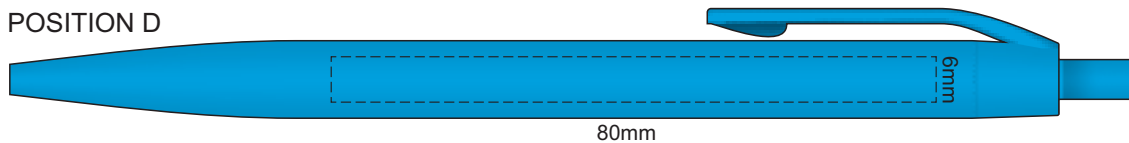

100% of Actual Size  
Screen Print

POSITION A

100% of Actual Size  
Pad Print

POSITION D

POSITION E

Please note when pen is printed in position D,  
print is not visible when in the notebook holder.

100% of Actual Size  
Direct Digital

POSITION D

POSITION E

Please note when pen is printed in position D,  
print is not visible when in the notebook holder.

100% of Actual Size  
Pad Print

Branding area can be moved **anywhere within the red line.**

100% of Actual Size  
Screen Print (one colour)

115mm

195mm

100% of Actual Size  
Direct Digital

120mm

190mm

100% of Actual Size  
BACK Pad Print

Branding area can be moved **anywhere within the red line.**