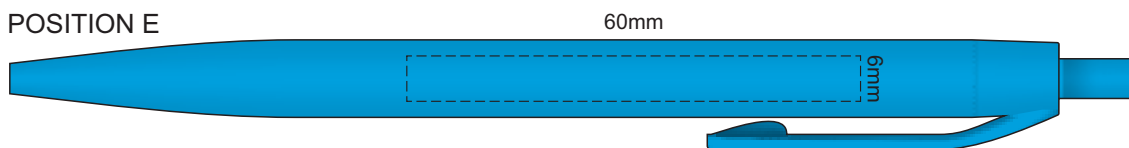

100% of Actual Size  
Screen Print

POSITION A

100% of Actual Size  
Pad Print

POSITION D

POSITION E

Please note when pen is printed in position D,  
print is not visible when in the notebook holder.

100% of Actual Size  
Direct Digital

POSITION D

POSITION E

Please note when pen is printed in position D,  
print is not visible when in the notebook holder.

100% of Actual Size  
Pad Print

Branding area can be moved **anywhere within the red line.**

100% of Actual Size  
Screen Print (one colour)

115mm

195mm

100% of Actual Size  
Direct Digital

120mm

190mm

100% of Actual Size  
BACK Pad Print

Branding area can be moved **anywhere within the red line.**