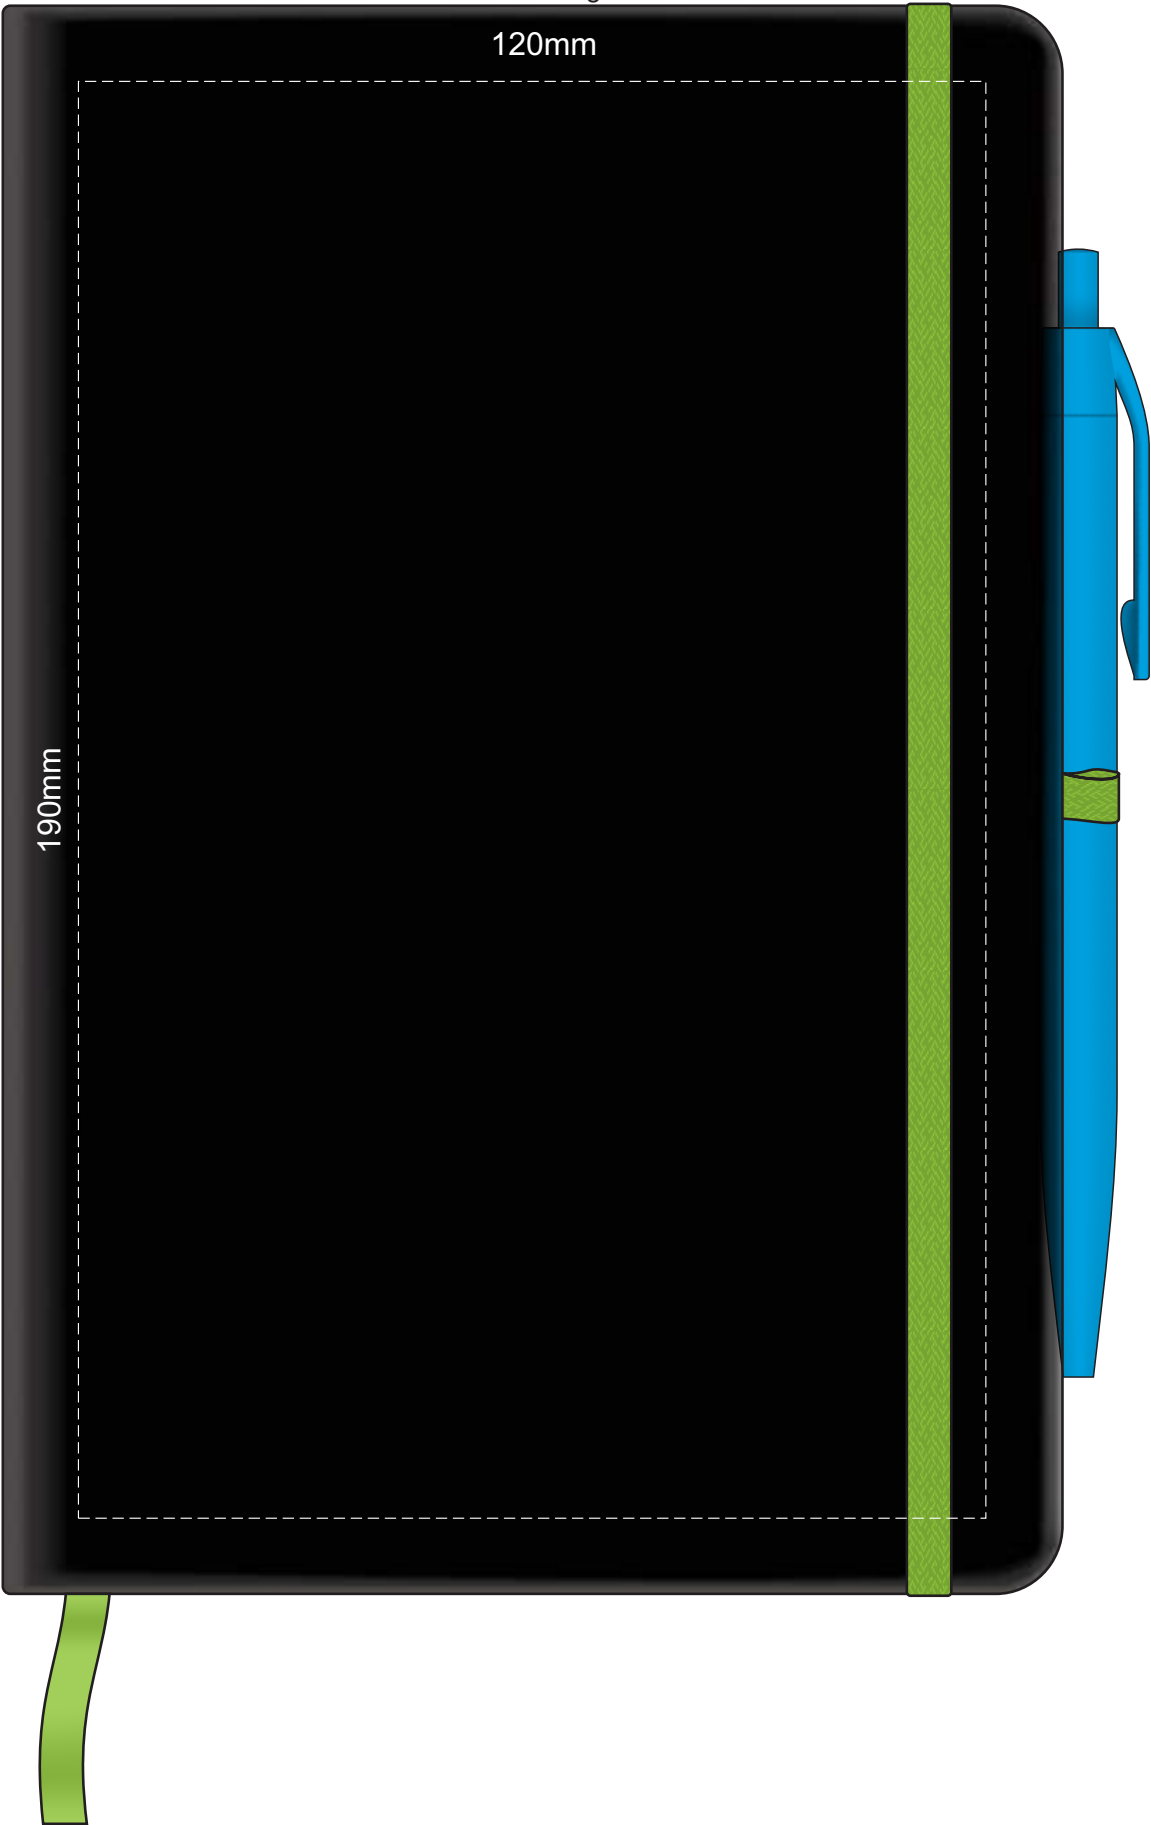

100% of Actual Size  
Screen Print

POSITION A

100% of Actual Size  
Pad Print

POSITION D

POSITION E

Please note when pen is printed in position D,  
print is not visible when in the notebook holder.

100% of Actual Size  
Direct Digital

POSITION D

POSITION E

Please note when pen is printed in position D,  
print is not visible when in the notebook holder.

100% of Actual Size  
Pad Print

Branding area can be moved **anywhere within the red line.**

100% of Actual Size  
Screen Print (one colour)

115mm

195mm

100% of Actual Size  
Direct Digital

120mm

190mm

100% of Actual Size  
BACK Pad Print

Branding area can be moved **anywhere within the red line.**

100% of Actual Size  
BACK Screen Print (one colour)