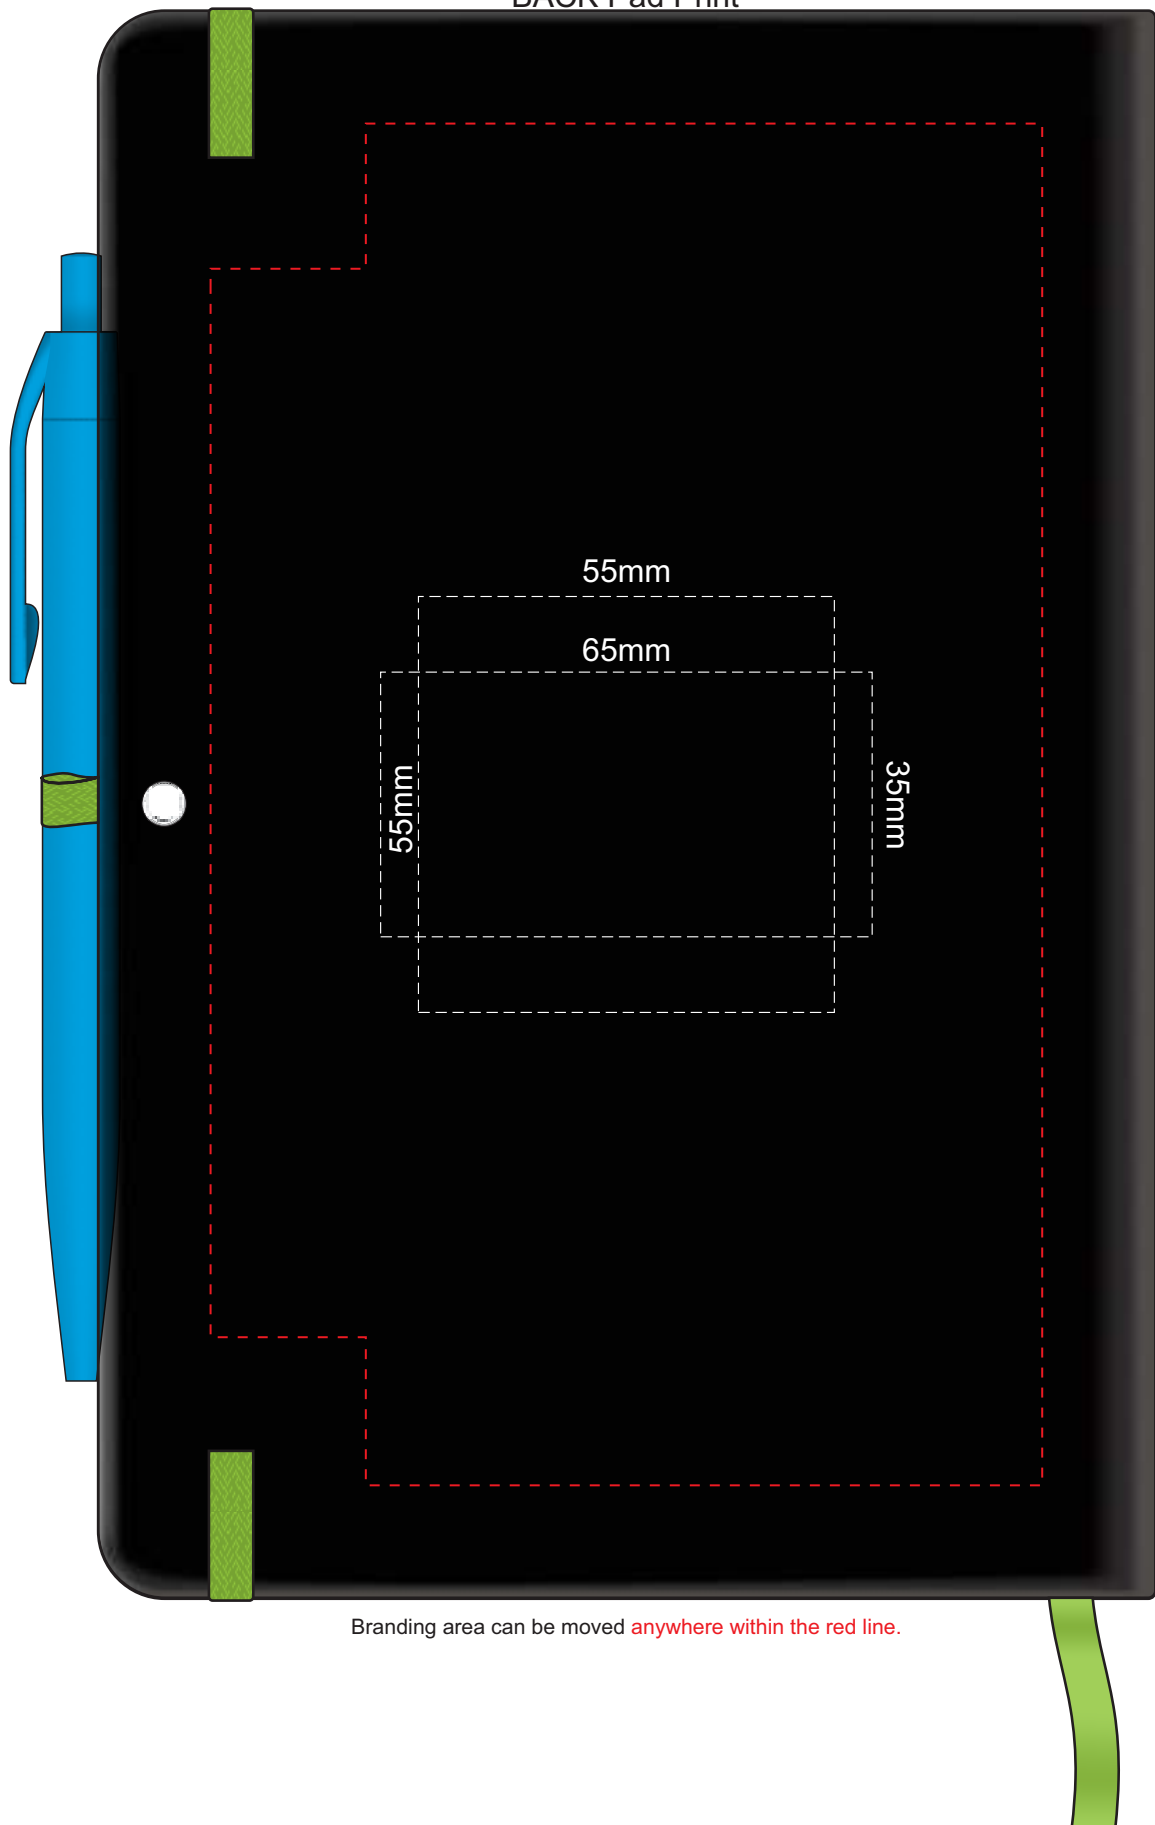

100% of Actual Size  
Screen Print

POSITION A

100% of Actual Size  
Pad Print

POSITION D

POSITION E

Please note when pen is printed in position D,  
print is not visible when in the notebook holder.

100% of Actual Size  
Direct Digital

POSITION D

POSITION E

Please note when pen is printed in position D,  
print is not visible when in the notebook holder.

100% of Actual Size  
Pad Print

Branding area can be moved **anywhere within the red line.**

100% of Actual Size  
Screen Print (one colour)

115mm

195mm

100% of Actual Size  
Direct Digital

120mm

190mm

100% of Actual Size  
BACK Pad Print

Branding area can be moved **anywhere within the red line.**

100% of Actual Size  
BACK Screen Print (one colour)