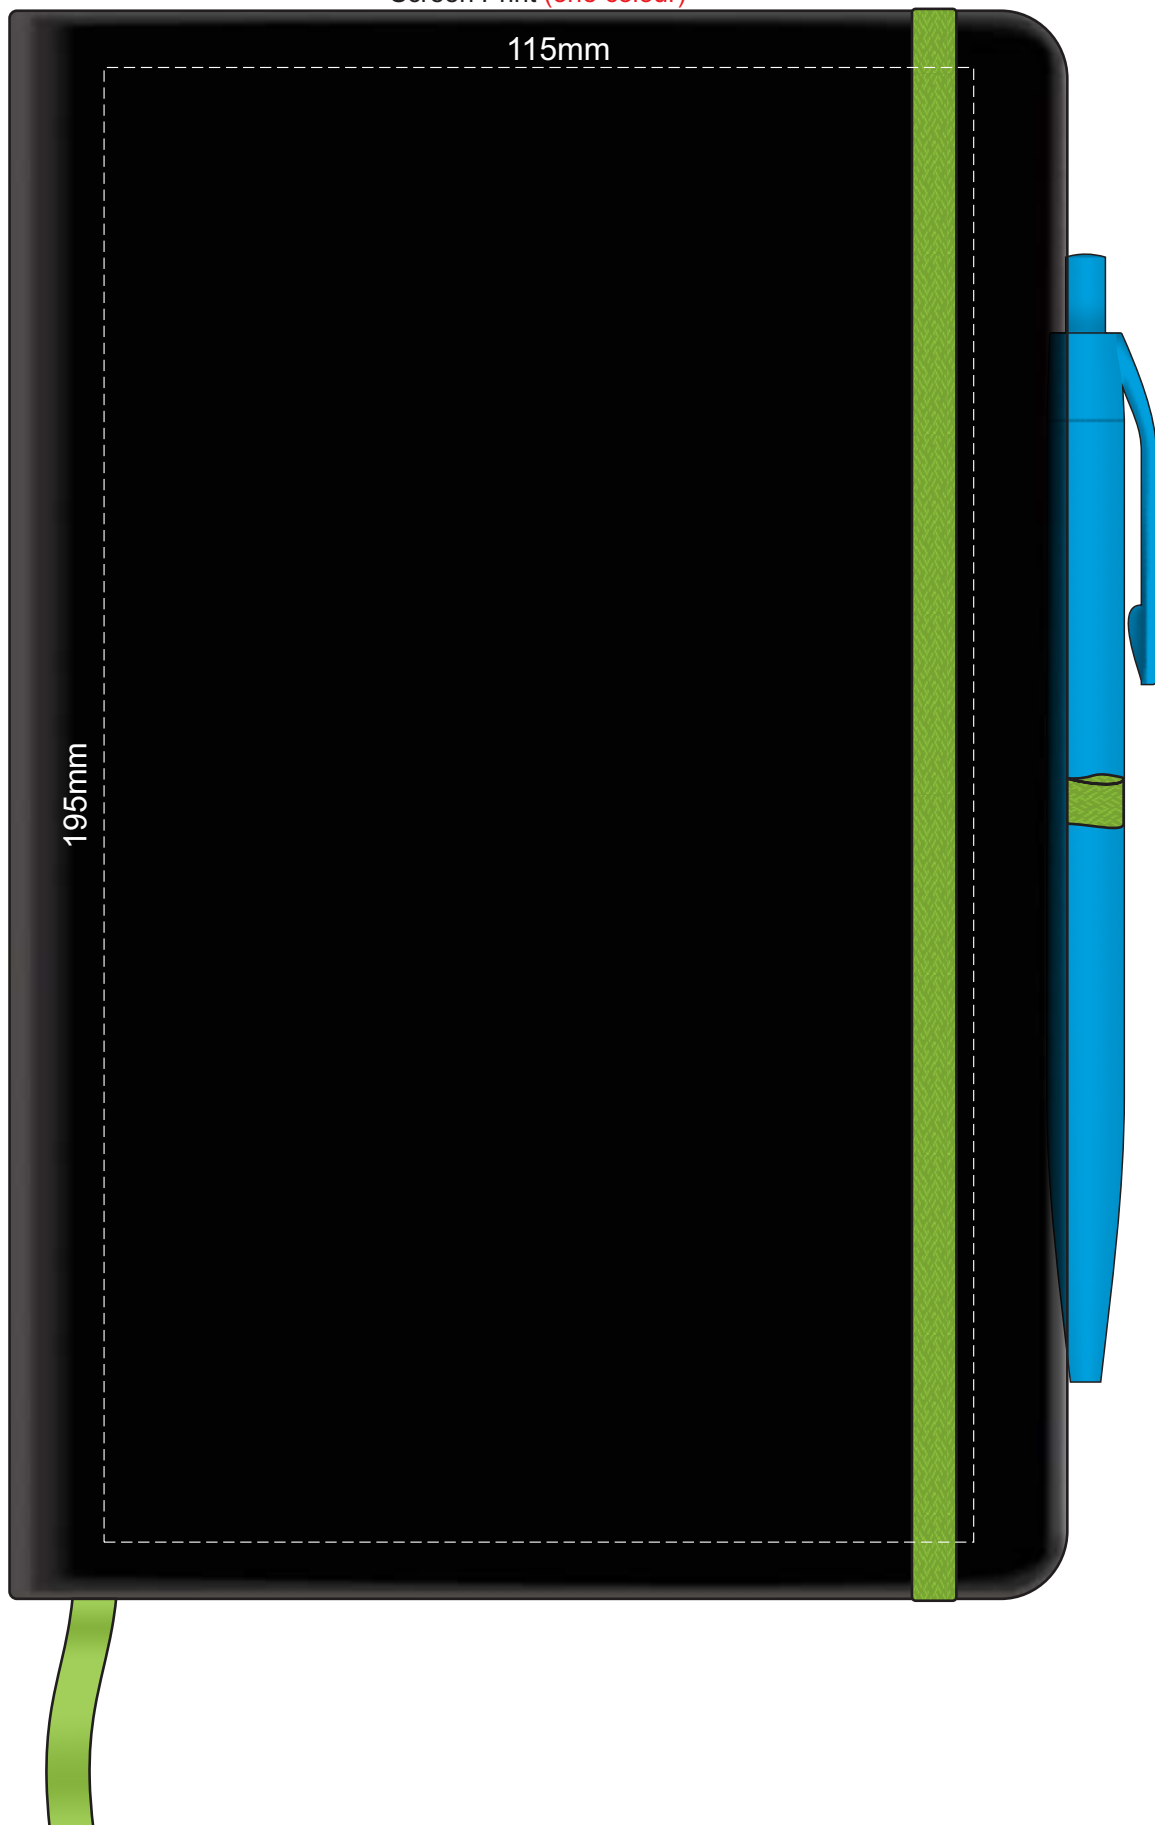

100% of Actual Size  
Screen Print

POSITION A

100% of Actual Size  
Pad Print

POSITION D

POSITION E

Please note when pen is printed in position D,  
print is not visible when in the notebook holder.

100% of Actual Size  
Direct Digital

POSITION D

POSITION E

Please note when pen is printed in position D,  
print is not visible when in the notebook holder.

100% of Actual Size  
Pad Print

Branding area can be moved **anywhere within the red line.**

100% of Actual Size  
Screen Print (one colour)

115mm

195mm

100% of Actual Size  
Direct Digital

120mm

190mm

100% of Actual Size  
BACK Pad Print

Branding area can be moved **anywhere within the red line.**

100% of Actual Size  
BACK Screen Print (one colour)