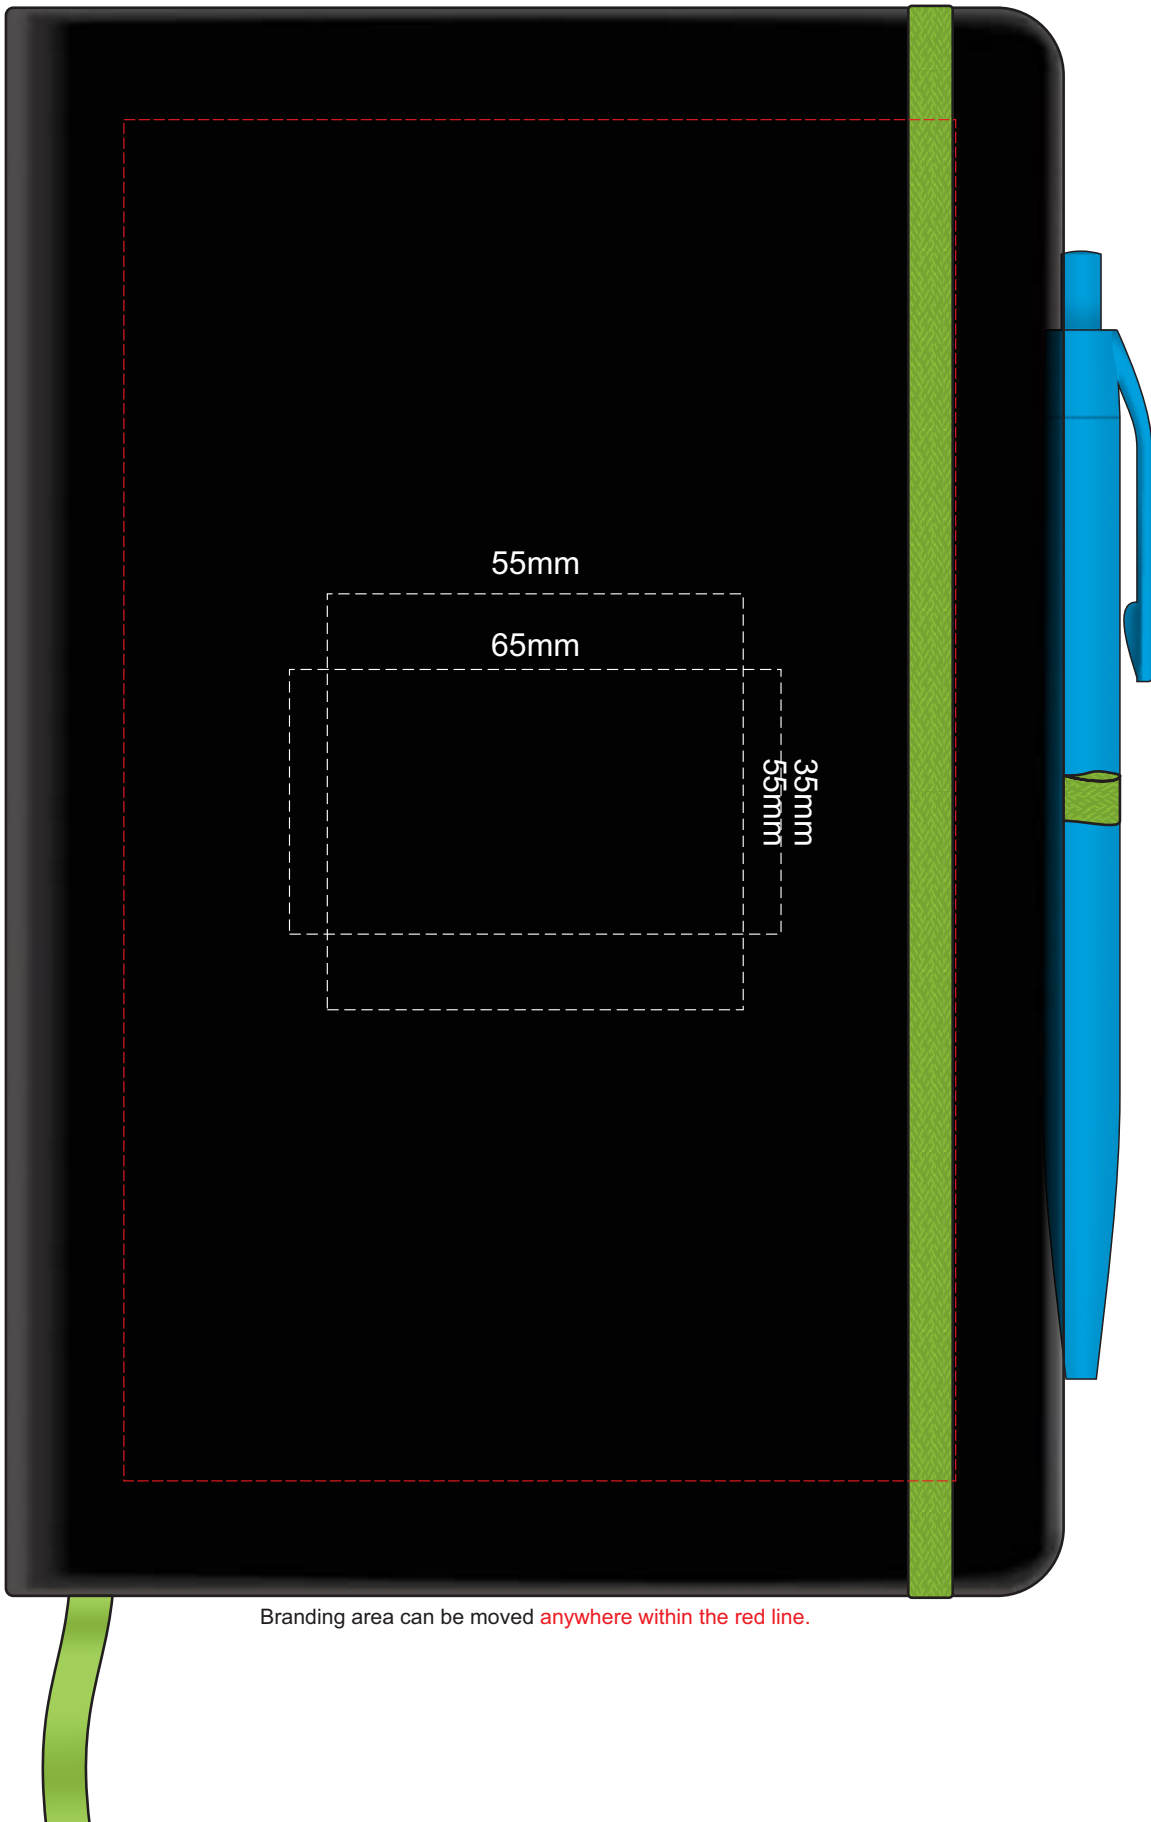

100% of Actual Size  
Screen Print

POSITION A

100% of Actual Size  
Pad Print

POSITION D

POSITION E

Please note when pen is printed in position D,  
print is not visible when in the notebook holder.

100% of Actual Size  
Direct Digital

POSITION D

POSITION E

Please note when pen is printed in position D,  
print is not visible when in the notebook holder.

100% of Actual Size  
Pad Print

Branding area can be moved **anywhere within the red line.**

100% of Actual Size  
Screen Print (one colour)

115mm

195mm

100% of Actual Size  
Direct Digital

120mm

190mm

100% of Actual Size  
BACK Pad Print

Branding area can be moved **anywhere within the red line.**

100% of Actual Size  
BACK Screen Print (one colour)