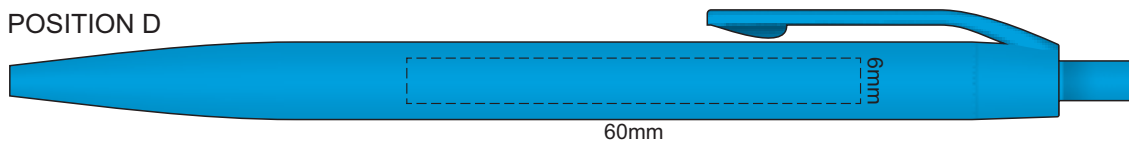

100% of Actual Size  
Screen Print

POSITION A

100% of Actual Size  
Pad Print

POSITION D

POSITION E

Please note when pen is printed in position D,  
print is not visible when in the notebook holder.

100% of Actual Size  
Direct Digital

POSITION D

POSITION E

Please note when pen is printed in position D,  
print is not visible when in the notebook holder.

100% of Actual Size  
Pad Print

Branding area can be moved **anywhere within the red line.**

100% of Actual Size  
Screen Print (one colour)

115mm

195mm

100% of Actual Size  
Direct Digital

120mm

190mm

100% of Actual Size  
BACK Pad Print

Branding area can be moved **anywhere within the red line.**