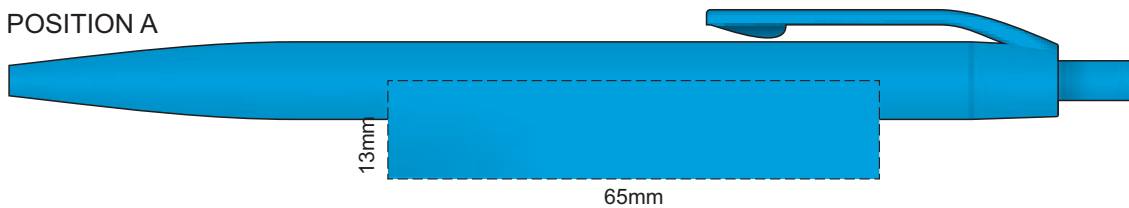

100% of Actual Size  
Screen Print

POSITION A

100% of Actual Size  
Pad Print

POSITION D

POSITION E

Please note when pen is printed in position D,  
print is not visible when in the notebook holder.

100% of Actual Size  
Direct Digital

POSITION D

POSITION E

Please note when pen is printed in position D,  
print is not visible when in the notebook holder.

100% of Actual Size  
Pad Print

Branding area can be moved **anywhere within the red line.**

100% of Actual Size  
Screen Print (one colour)

115mm

195mm

100% of Actual Size  
Direct Digital

120mm

190mm

100% of Actual Size  
BACK Pad Print

Branding area can be moved **anywhere within the red line.**