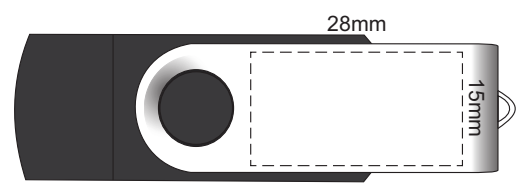

100% of Actual Size
Pad Print
Laser Engraving (Silver Swivel Only)
Direct Digital

 Silver engraves to a natural etch