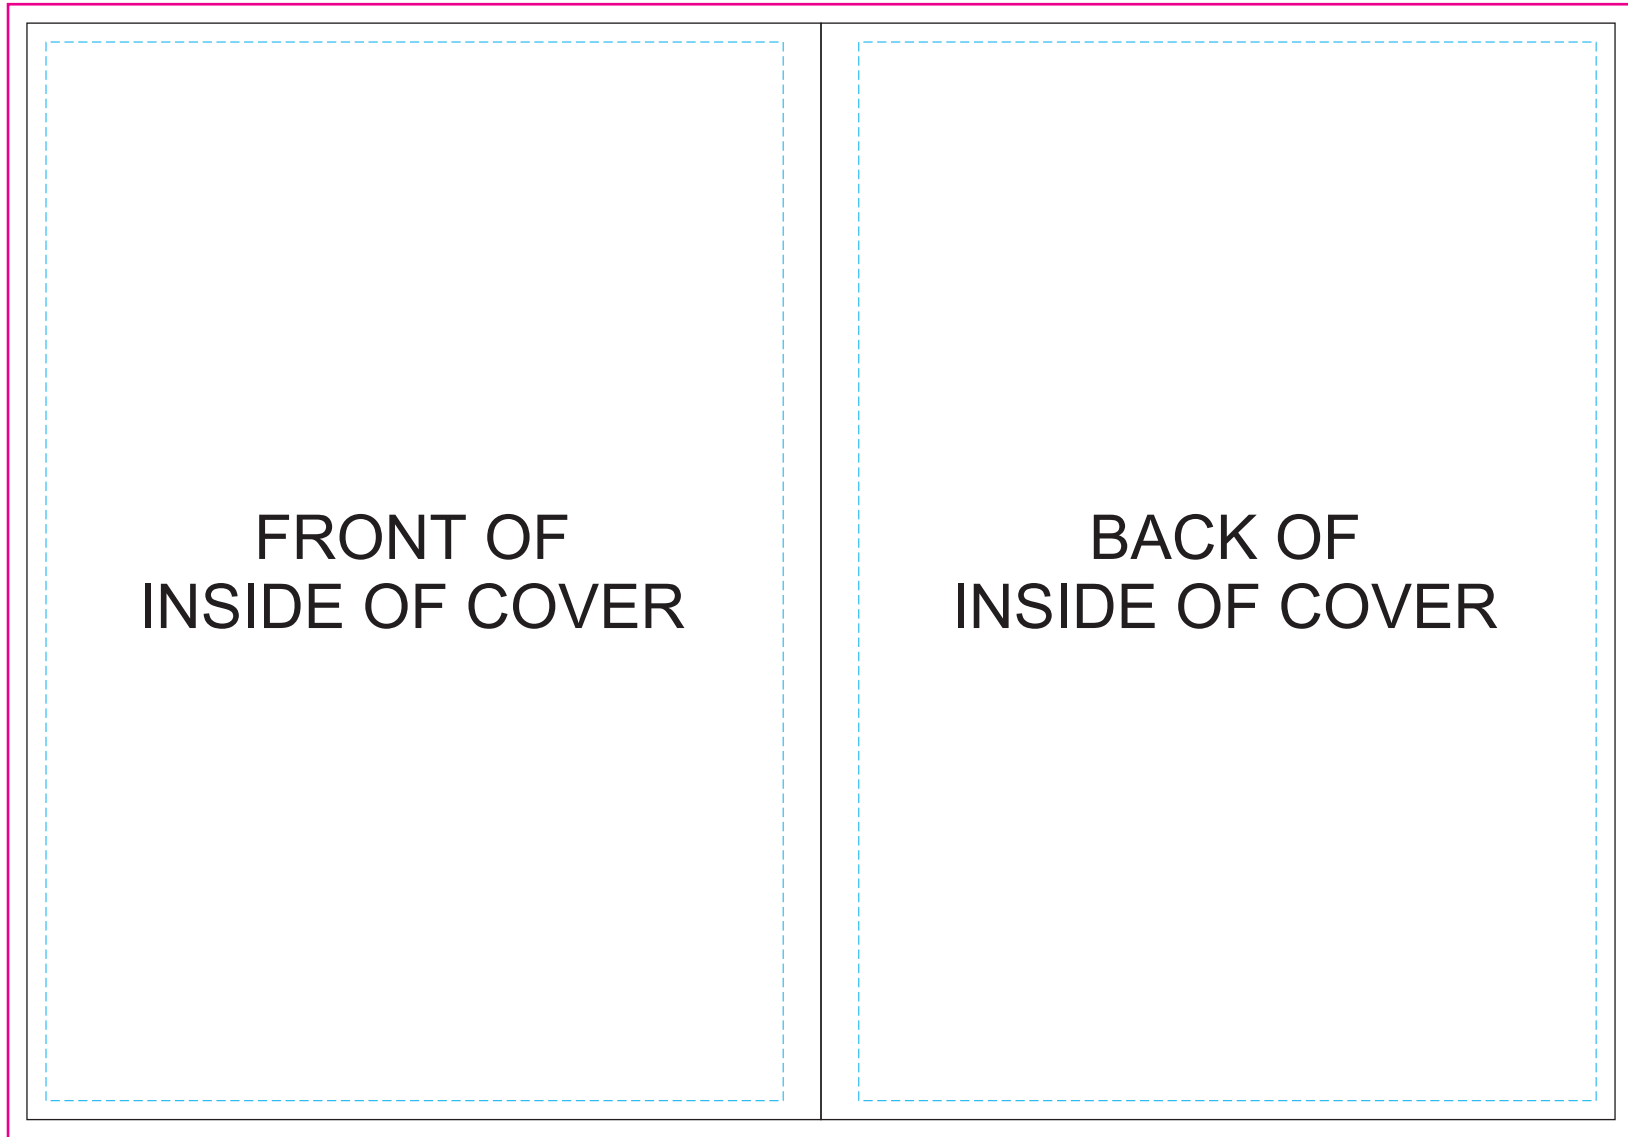

Full Colour

ARTWORK ATTACHED?

YES

NO

04

Provide Artwork for Paper Belly Band (Optional)

ARTWORK ATTACHED?

YES

NO

50% of Actual Size  
Digital Print

FRONT COVER

BACK COVER

50% of actual size  
Digital Print - Front Cover Template

Blue Line = The SIGNIFICANT PRINT AREA  
(Keep all critical images & text within this box)  
Black Line = Maximum print area  
Pink Line = Bleed off to here

50% of Actual Size  
Digital Print - Inside cover

INSIDE OF FRONT WHEN OPENED

INSIDE OF BACK WHEN OPENED

50% of actual size  
Digital Print - Inside Cover Template

Blue Line = The SIGNIFICANT PRINT AREA  
(Keep all critical images & text within this box)  
Black Line = Maximum print area  
Pink Line = Bleed off to here

50% of actual size  
Digital Print - Belly Band Template

Blue Line = The SIGNIFICANT PRINT AREA  
(Keep all critical images & text within this box)  
Black Line = Maximum print area  
Pink Line = Bleed off to here  
Green Line = Fold