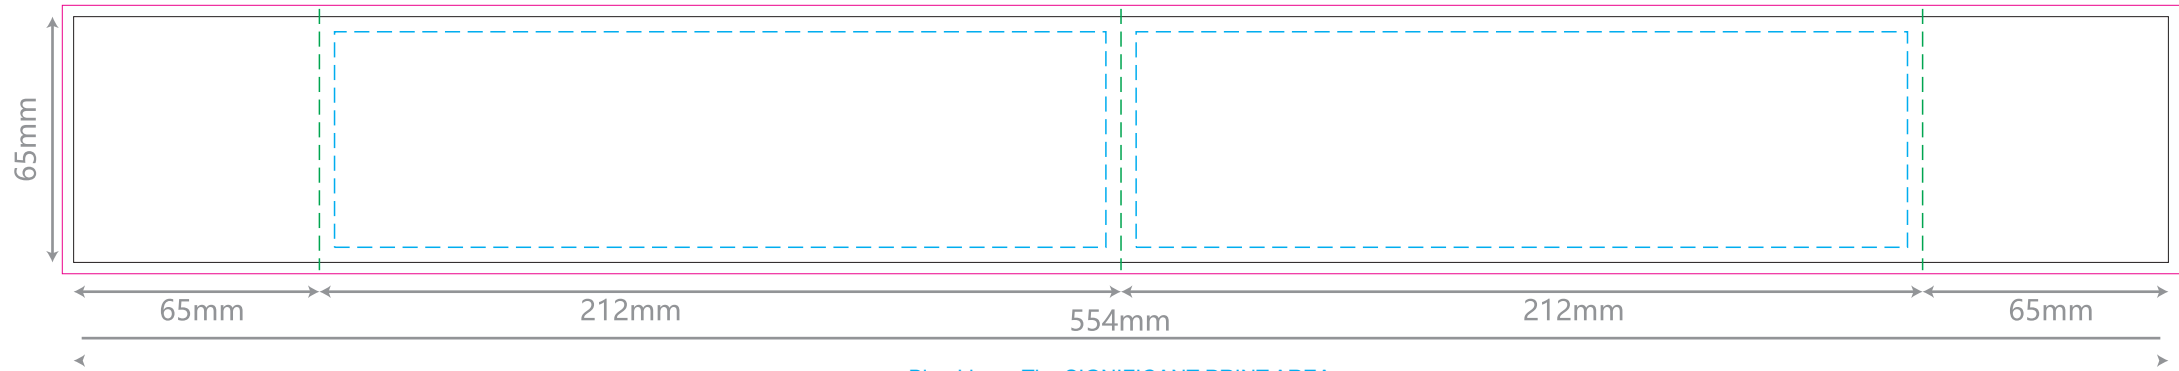

NO

50% of Actual Size  
Digital Print

FRONT COVER

BACK COVER

50% of actual size  
Digital Print - Front Cover Template

Blue Line = The SIGNIFICANT PRINT AREA  
(Keep all critical images & text within this box)  
Black Line = Maximum print area  
Pink Line = Bleed off to here

50% of Actual Size  
Digital Print - Inside cover

INSIDE OF FRONT WHEN OPENED

INSIDE OF BACK WHEN OPENED

50% of actual size  
Digital Print - Inside Cover Template

Blue Line = The SIGNIFICANT PRINT AREA  
(Keep all critical images & text within this box)  
Black Line = Maximum print area  
Pink Line = Bleed off to here

50% of actual size  
Digital Print - Belly Band Template

Blue Line = The SIGNIFICANT PRINT AREA  
(Keep all critical images & text within this box)  
Black Line = Maximum print area  
Pink Line = Bleed off to here  
Green Line = Fold

50% of Actual Size  
One colour - Inner custom pages  
Digital Print - Inner custom pages

\_\_\_ out of 10 will be custom pages at the front of notebook

Blue Line = The SIGNIFICANT PRINT AREA  
(Keep all critical images & text within this box)  
Black Line = Maximum print area