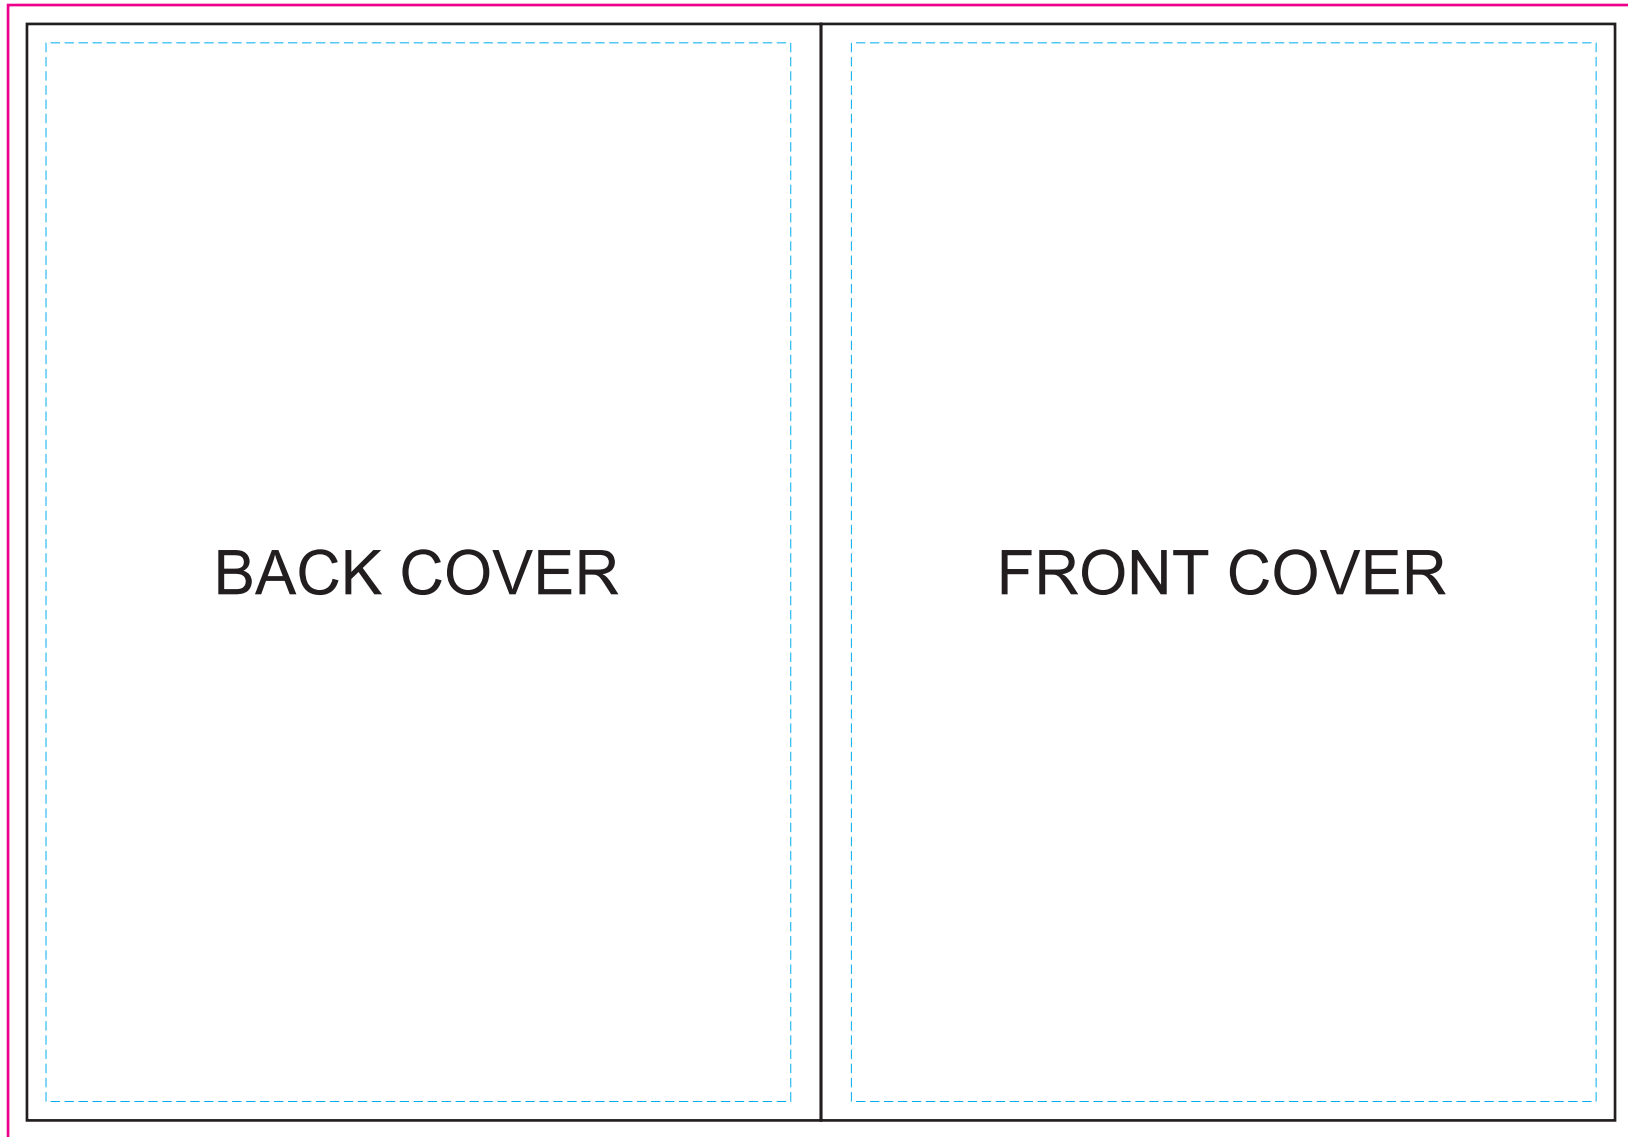

Full Colour

ARTWORK ATTACHED?

YES

NO

04

Provide Artwork for Paper Belly Band (Optional)

ARTWORK ATTACHED?

YES

NO

50% of Actual Size  
Digital Print

FRONT COVER

BACK COVER

50% of actual size  
Digital Print - Front Cover Template

Blue Line = The SIGNIFICANT PRINT AREA  
(Keep all critical images & text within this box)  
Black Line = Maximum print area  
Pink Line = Bleed off to here

50% of Actual Size  
Digital Print - Inside cover

INSIDE OF FRONT WHEN OPENED

INSIDE OF BACK WHEN OPENED

50% of actual size  
Digital Print - Inside Cover Template

Blue Line = The SIGNIFICANT PRINT AREA  
(Keep all critical images & text within this box)  
Black Line = Maximum print area  
Pink Line = Bleed off to here

50% of actual size  
Digital Print - Belly Band Template

Blue Line = The SIGNIFICANT PRINT AREA  
(Keep all critical images & text within this box)  
Black Line = Maximum print area  
Pink Line = Bleed off to here  
Green Line = Fold