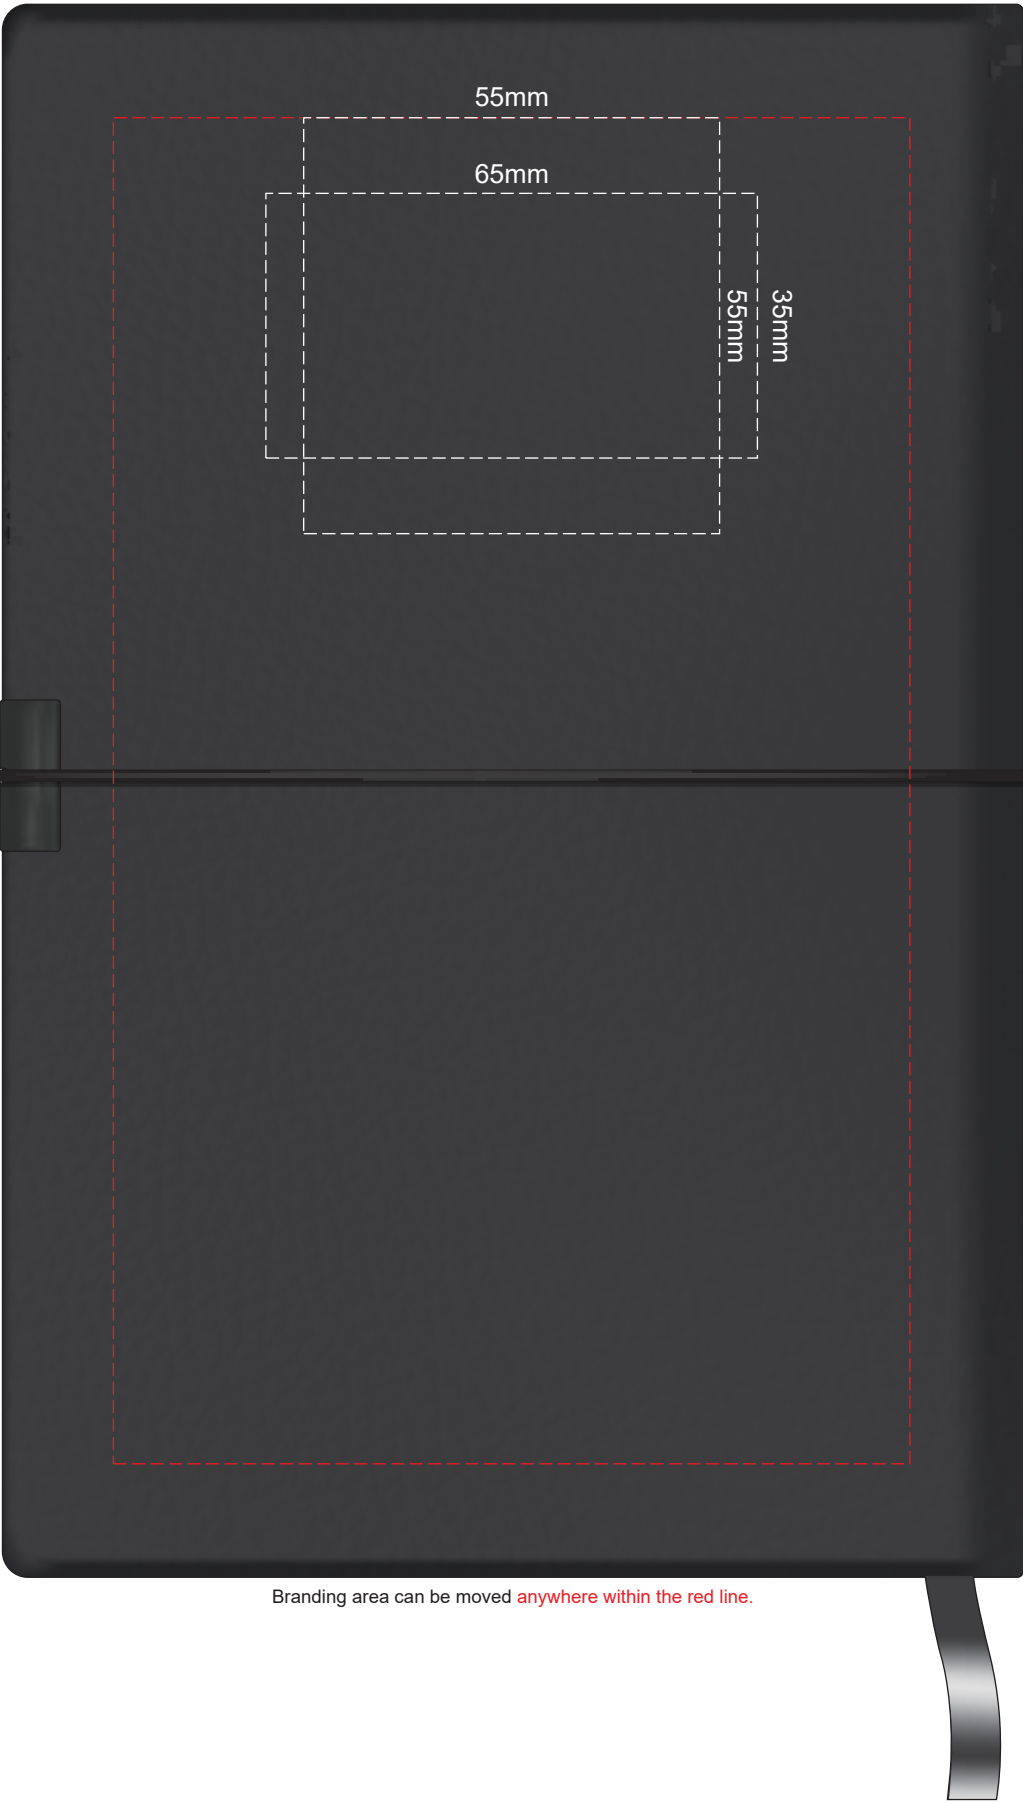

100% of Actual Size
Pad Print

Branding area can be moved **anywhere within the red line.**

100% of Actual Size
Pad Print

Branding area can be moved **anywhere within the red line.**

100% of Actual Size
Screen Print (one colour)

100% of Actual Size
Debossing
Debossing XL

Print area 110 x 80mm is moveable within the XL deboss area and can rotate to suit.

100% of Actual Size
Pad Print (back)

Branding area can be moved anywhere within the red line.

100% of Actual Size
Screen Print (one colour) - Back