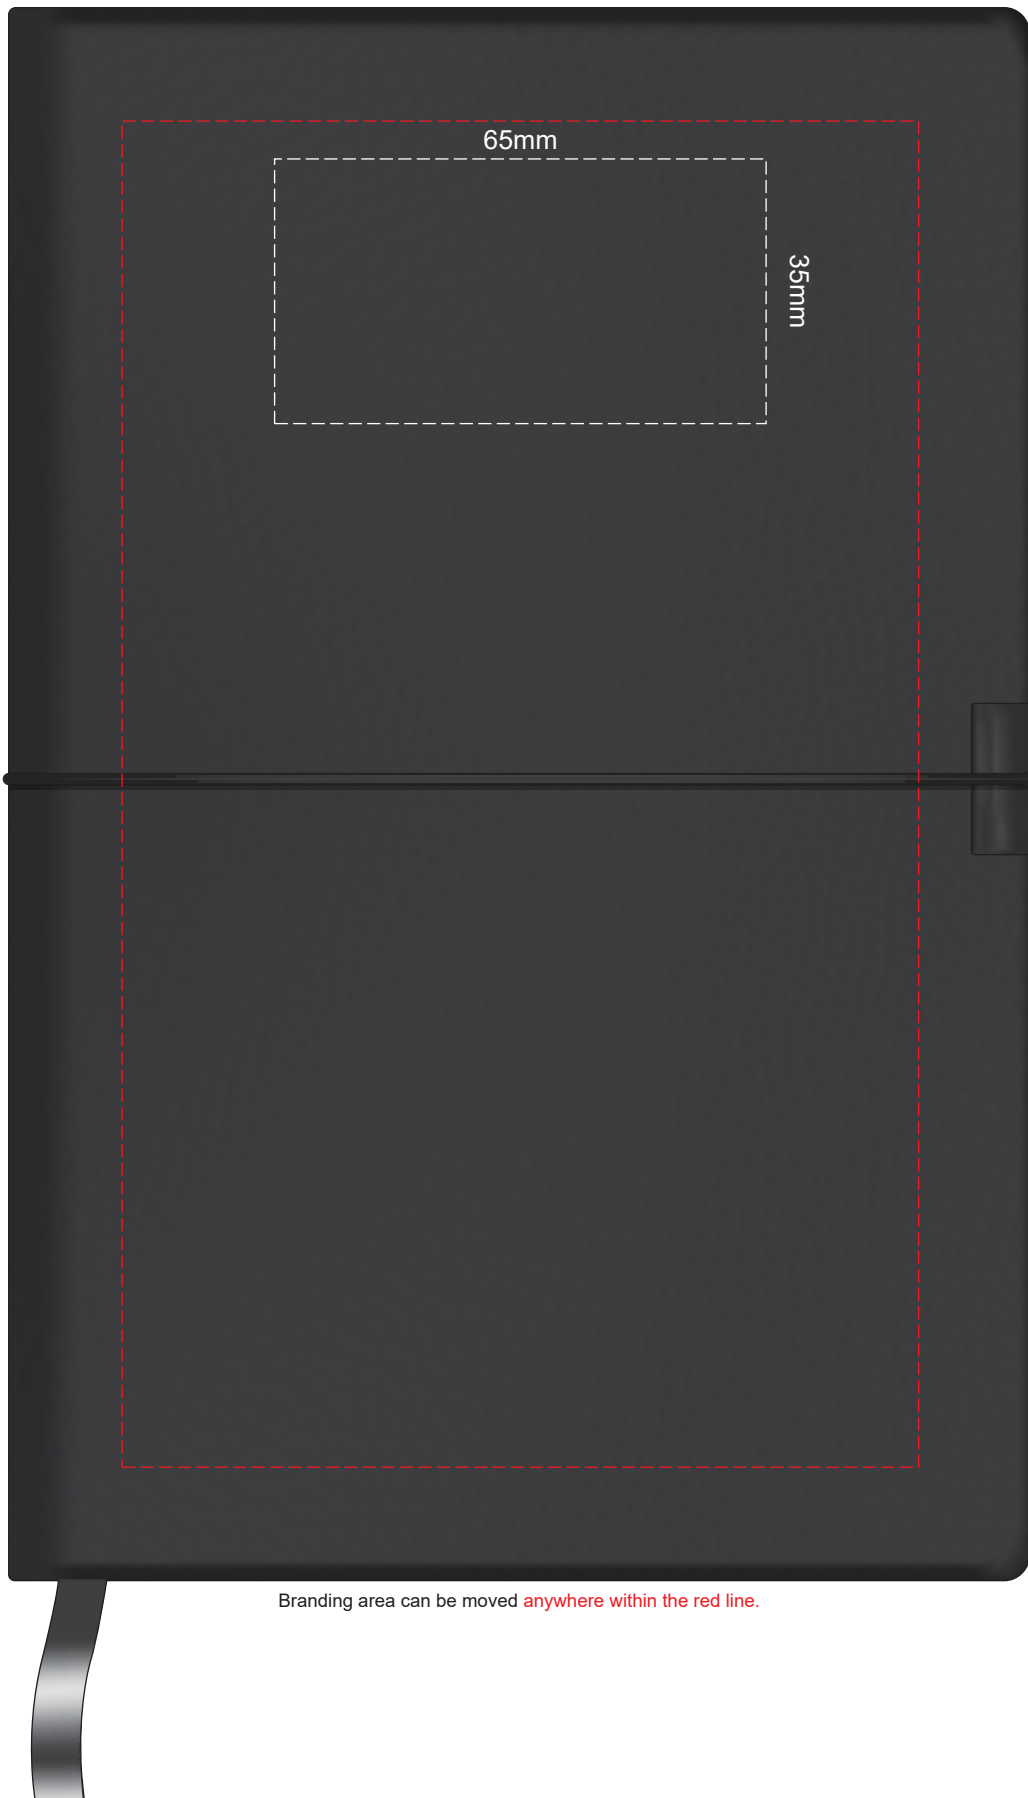

100% of Actual Size
Pad Print

Branding area can be moved **anywhere within the red line.**

100% of Actual Size
Pad Print

Branding area can be moved **anywhere within the red line.**

100% of Actual Size
Screen Print (one colour)

100% of Actual Size
Debossing
Debossing XL

Print area 110 x 80mm is moveable within the XL deboss area and can rotate to suit.

100% of Actual Size
Pad Print (back)

Branding area can be moved anywhere within the red line.

100% of Actual Size
Screen Print (one colour) - Back