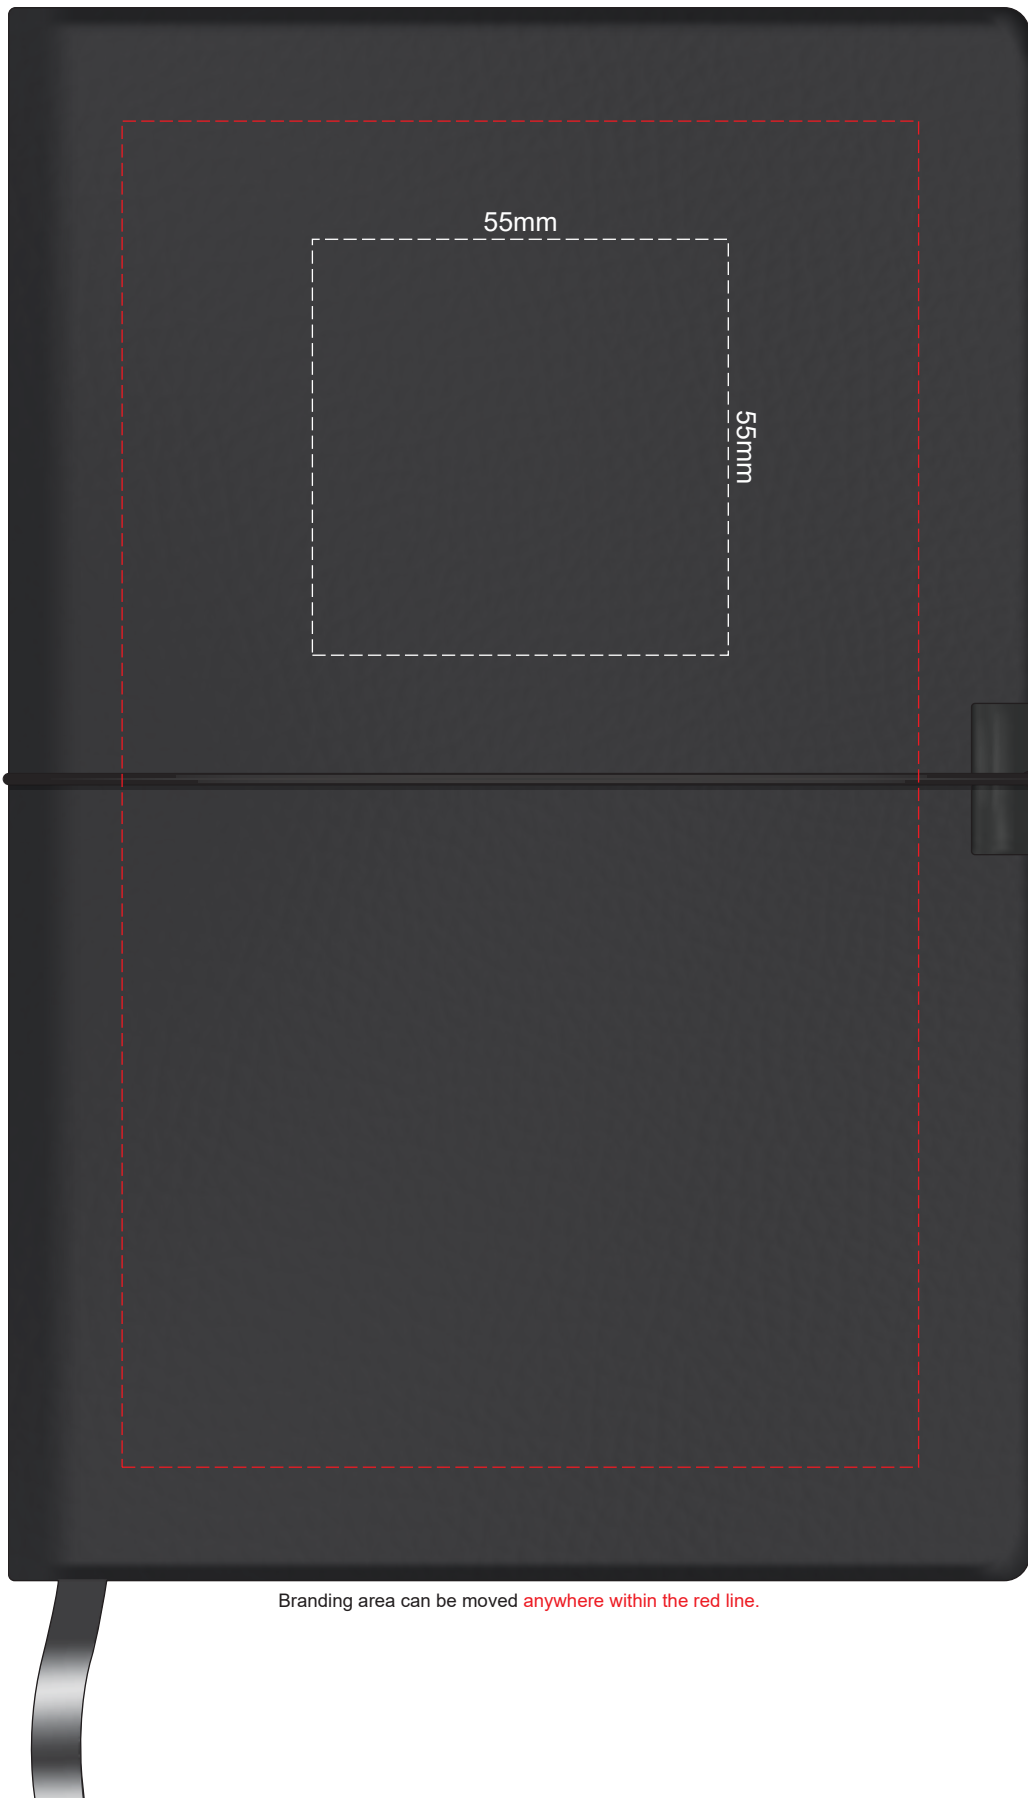

100% of Actual Size
Pad Print

Branding area can be moved **anywhere within the red line.**

100% of Actual Size
Pad Print

Branding area can be moved **anywhere within the red line.**

100% of Actual Size
Screen Print (one colour)

100% of Actual Size
Debossing
Debossing XL

Print area 110 x 80mm is moveable within the XL deboss area and can rotate to suit.

100% of Actual Size
Pad Print (back)

Branding area can be moved anywhere within the red line.

100% of Actual Size
Screen Print (one colour) - Back