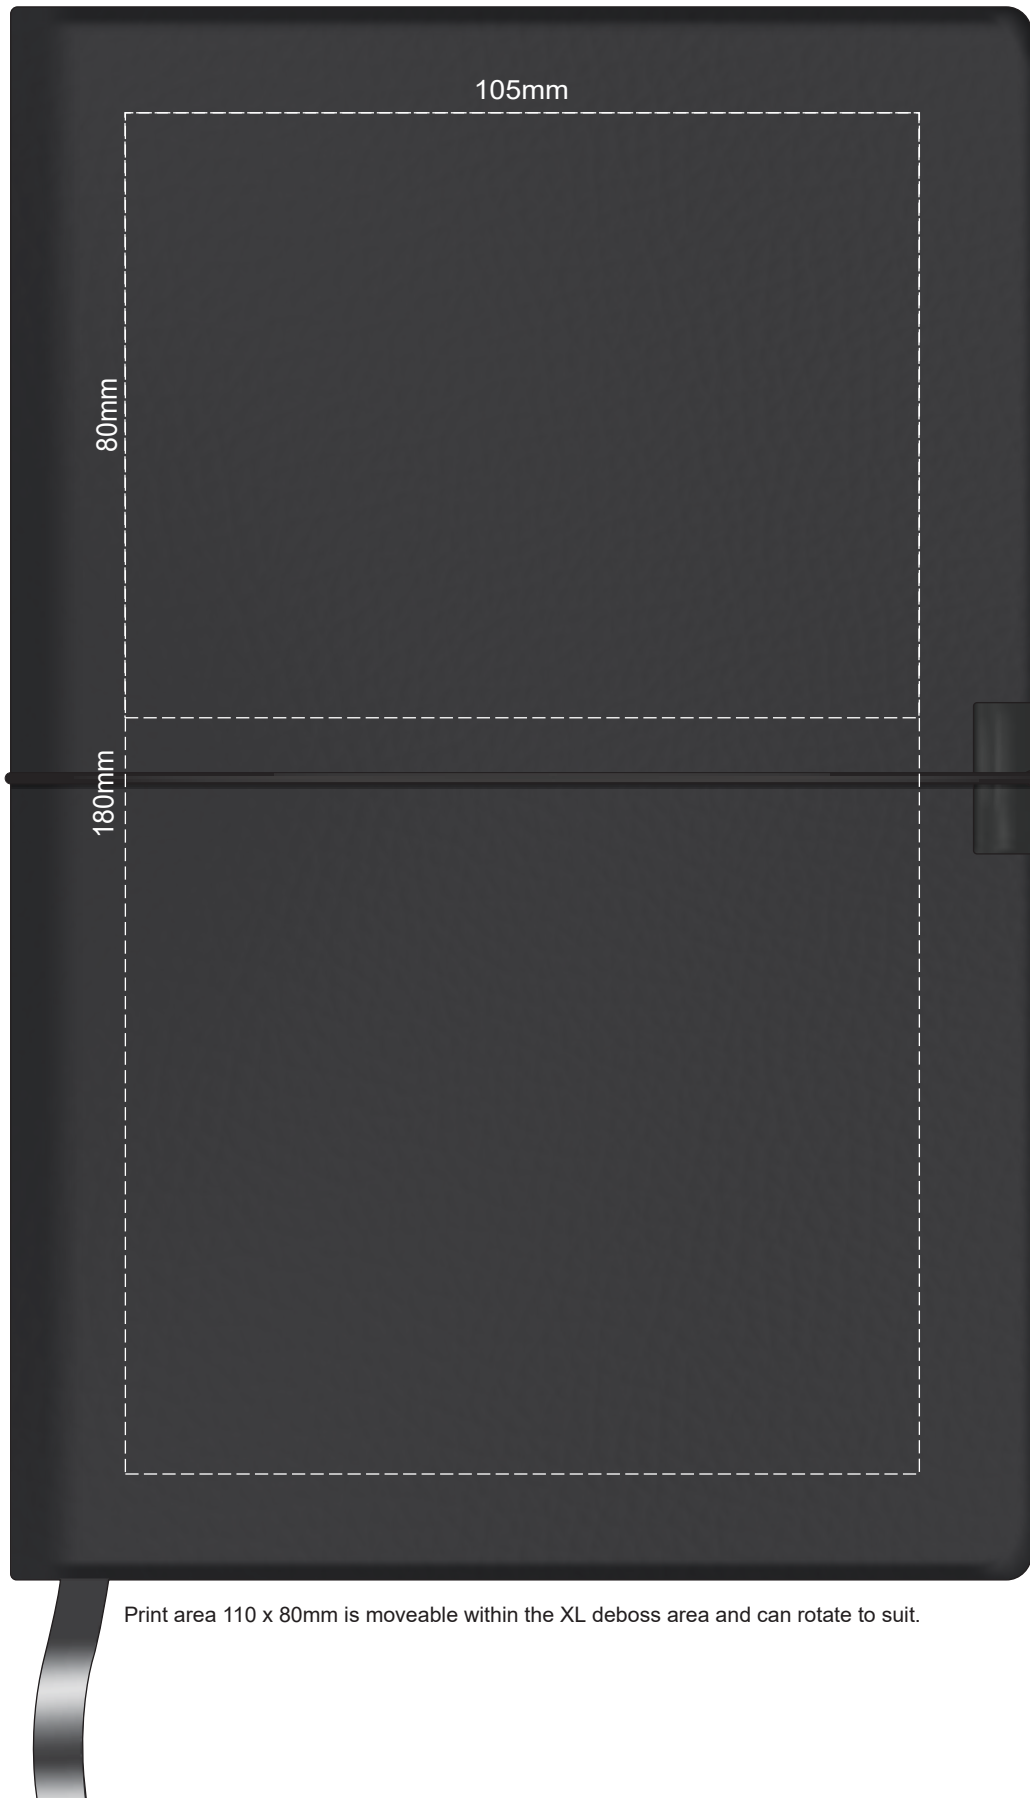

100% of Actual Size
Pad Print

Branding area can be moved **anywhere within the red line.**

100% of Actual Size
Pad Print

Branding area can be moved **anywhere within the red line.**

100% of Actual Size
Screen Print (one colour)

100% of Actual Size
Debossing
Debossing XL

Print area 110 x 80mm is moveable within the XL deboss area and can rotate to suit.

100% of Actual Size
Pad Print (back)

Branding area can be moved anywhere within the red line.

100% of Actual Size
Screen Print (one colour) - Back