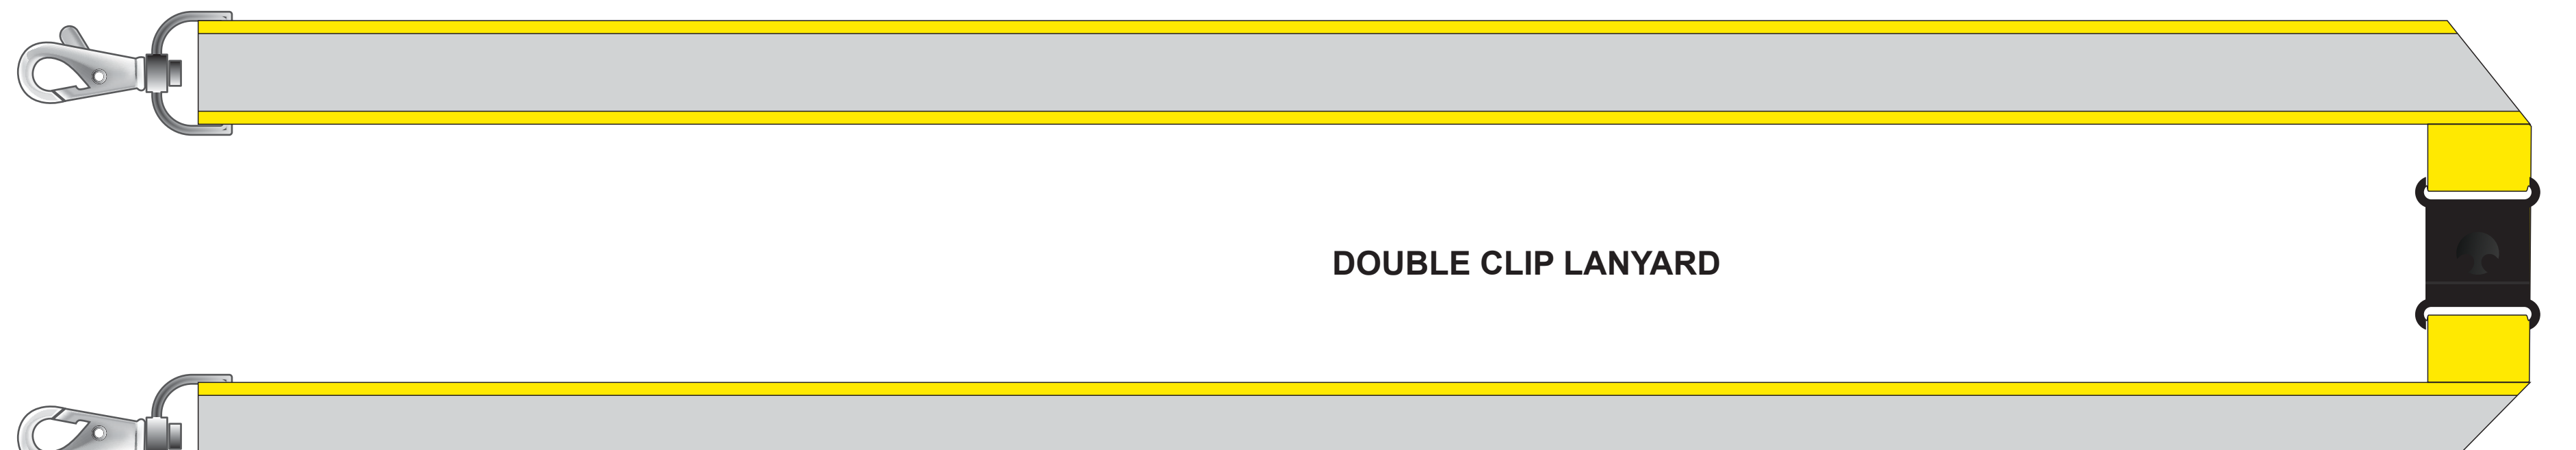

SIDE 1

SIZE: 20\*900mm

Band Colour:  Standard

Print Colour:  PMS

PMS

PMS

PMS

LOGO ENLARGEMENT

ATTACHMENTS  
Standard Option

ATTACHMENTS  
Additional Cost

DOUBLE CLIP LANYARD