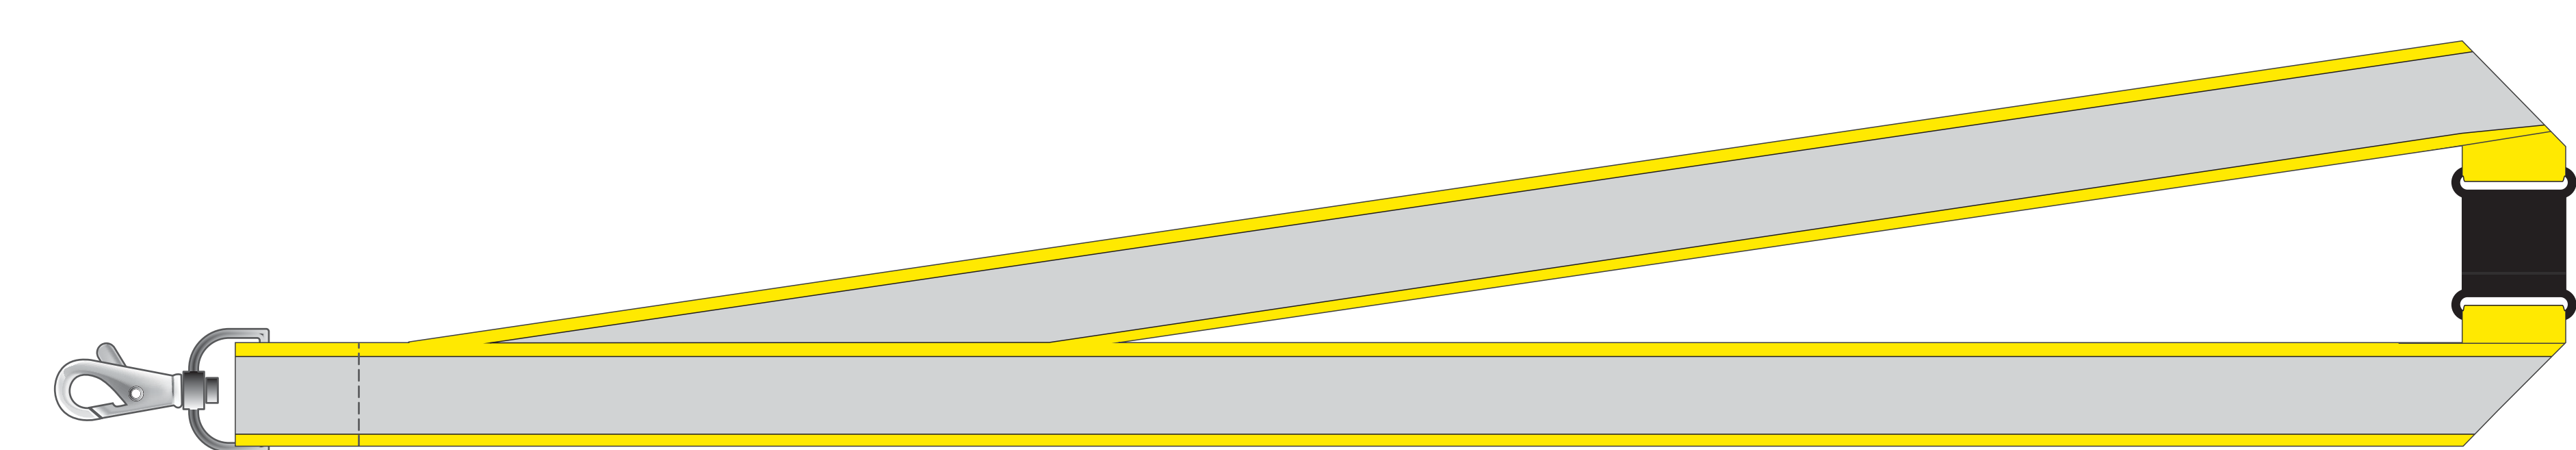

SIDE 1

SIZE: 20\*900mm

Band Colour:  Standard

Print Colour:  PMS

PMS

PMS

PMS

LOGO ENLARGEMENT

ATTACHMENTS  
Standard Option

ATTACHMENTS  
Additional Cost

DOUBLE CLIP LANYARD