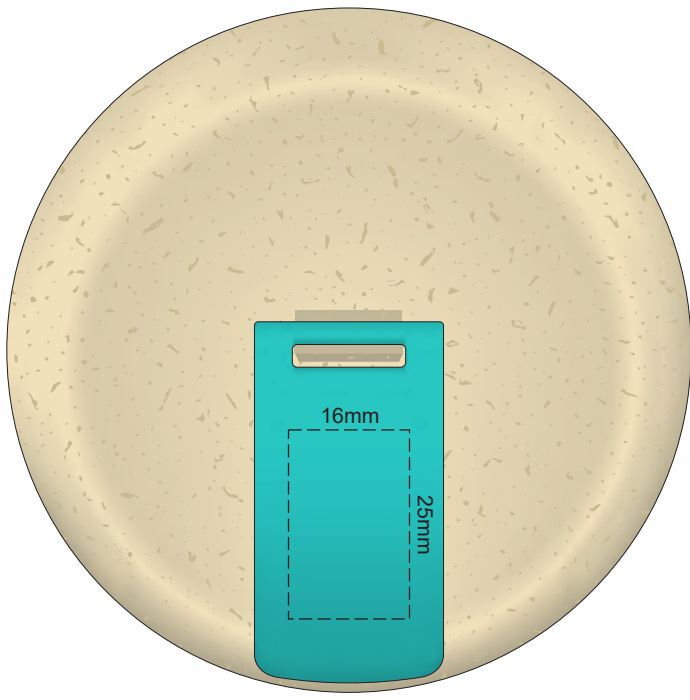

100% of Actual Size  
Pad Print

Flip  
Colour

Band  
Colour

100% of Actual Size  
Pad Print

SIDE 1

SIDE 2

Flip Colour Band Colour

100% of Actual Size  
Screen Print (one colour)

100% of Actual Size  
Screen Print (one colour)  
Double Sided Template Front & Back  
170mm

Red Line = Exact opposites of the product  
(centre artwork to the red line)

Flip Colour Band Colour

100% of Actual Size  
Silicone Digital Print  
Debossed

SIDE 1

SIDE 2