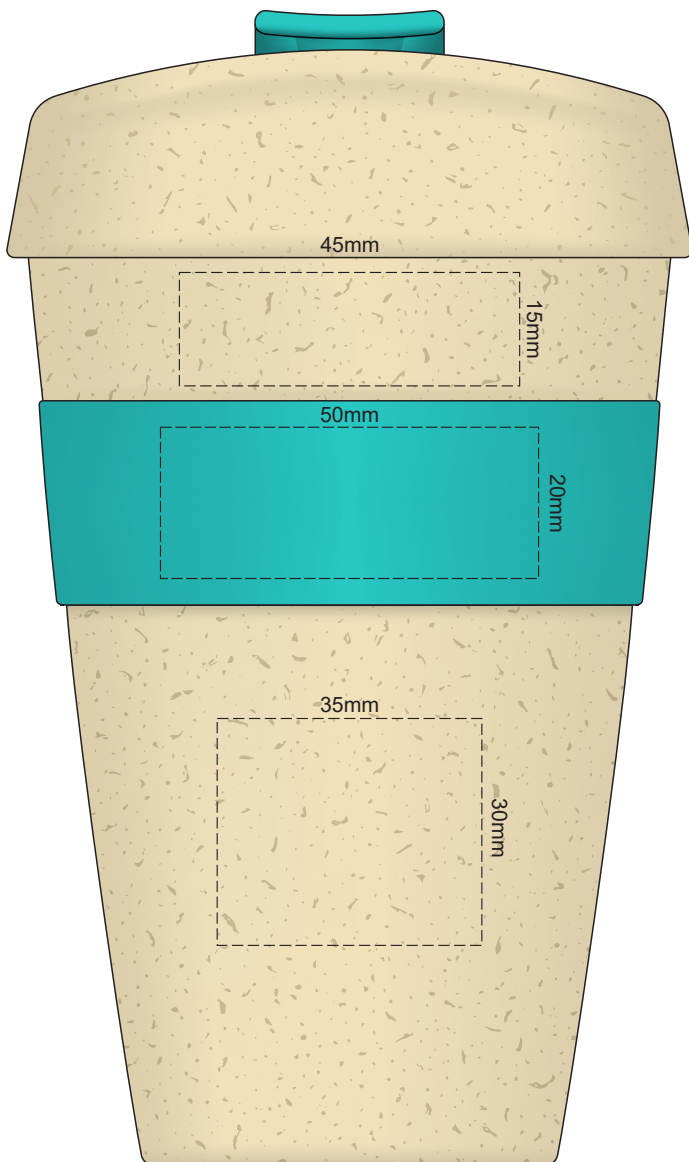

100% of Actual Size  
Pad Print

Flip  
Colour

Band  
Colour

100% of Actual Size  
Pad Print

SIDE 1

SIDE 2

Flip Colour Band Colour

100% of Actual Size  
Screen Print (one colour)

100% of Actual Size  
Screen Print (one colour)  
Double Sided Template Front & Back  
170mm

Red Line = Exact opposites of the product  
(centre artwork to the red line)

Flip Colour Band Colour

100% of Actual Size  
Silicone Digital Print  
Debossed

SIDE 1

SIDE 2