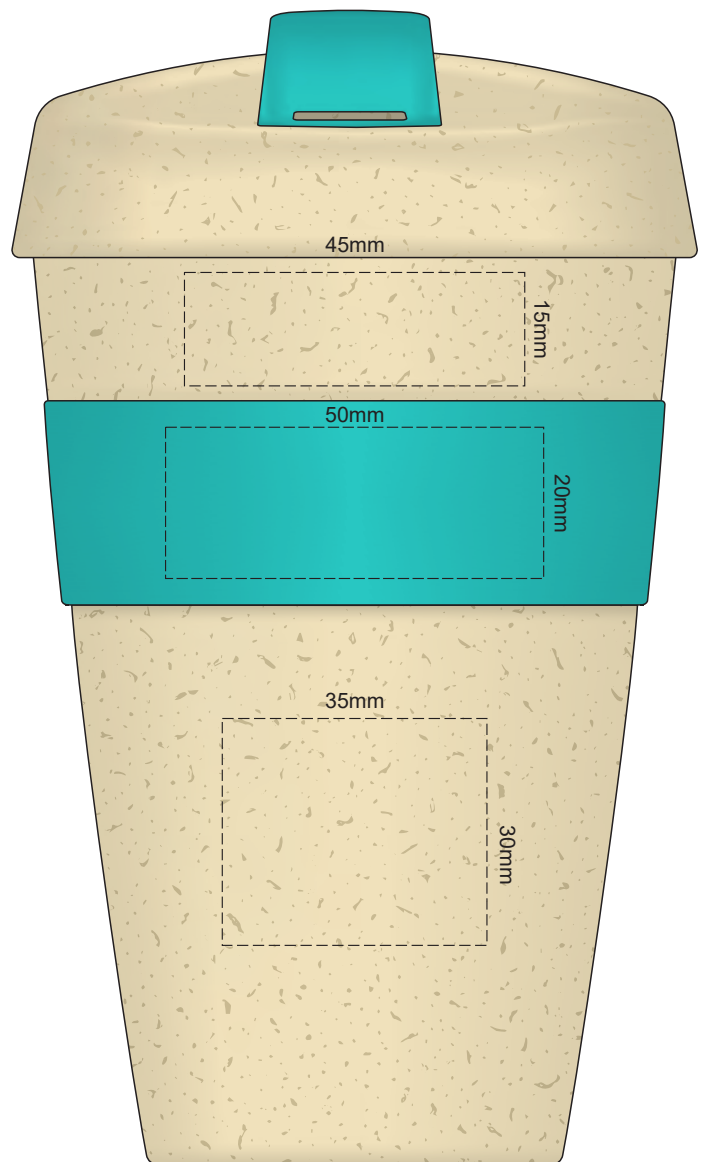

100% of Actual Size  
Pad Print

Flip  
Colour

Band  
Colour

100% of Actual Size  
Pad Print

SIDE 1

SIDE 2

Flip Colour Band Colour

100% of Actual Size  
Screen Print (one colour)

100% of Actual Size  
Screen Print (one colour)  
Double Sided Template Front & Back  
170mm

Red Line = Exact opposites of the product  
(centre artwork to the red line)

Flip Colour Band Colour

100% of Actual Size  
Silicone Digital Print  
Debossed

SIDE 1

SIDE 2