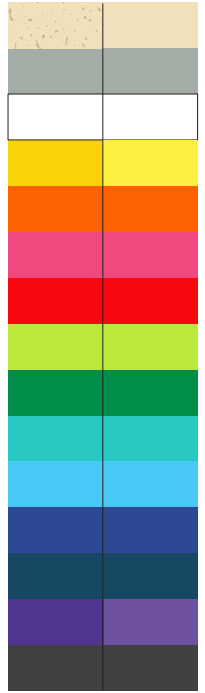

100% of Actual Size  
Pad Print

Flip  
Colour

Band  
Colour

100% of Actual Size  
Pad Print

SIDE 1

SIDE 2

Flip Colour Band Colour

100% of Actual Size  
Screen Print (one colour)

100% of Actual Size  
Screen Print (one colour)  
Double Sided Template Front & Back  
170mm

Red Line = Exact opposites of the product  
(centre artwork to the red line)

Flip Colour Band Colour

100% of Actual Size  
Silicone Digital Print  
Debossed

SIDE 1

SIDE 2