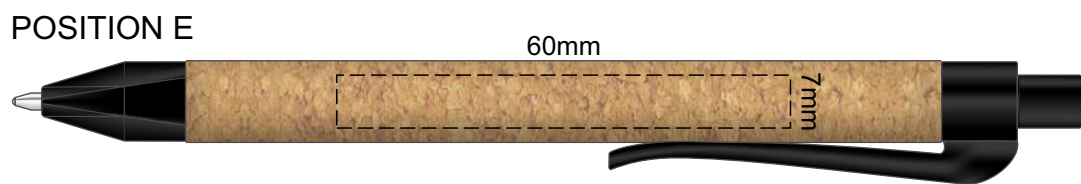

100% of Actual Size

Laser Engraving

Engraves to Natural Finish

Direct Digital

Please note when pen is printed in position D,
print is not visible when in the notebook holder.

100% of Actual Size

Pad Print

Pad Print branding area can be moved anywhere within the red line

100% of Actual Size

Pad Print

Pad Print branding area can be moved anywhere within the red line

100% of Actual Size

Laser Engraving

Laser Engraving branding area can be moved anywhere within the red line
NOTE: This product is a natural material,
please allow for small variances in engraving colour.

 Engraved Finish

100% of Actual Size

Direct Digital

100% of Actual Size
Debossing

100mm

50mm