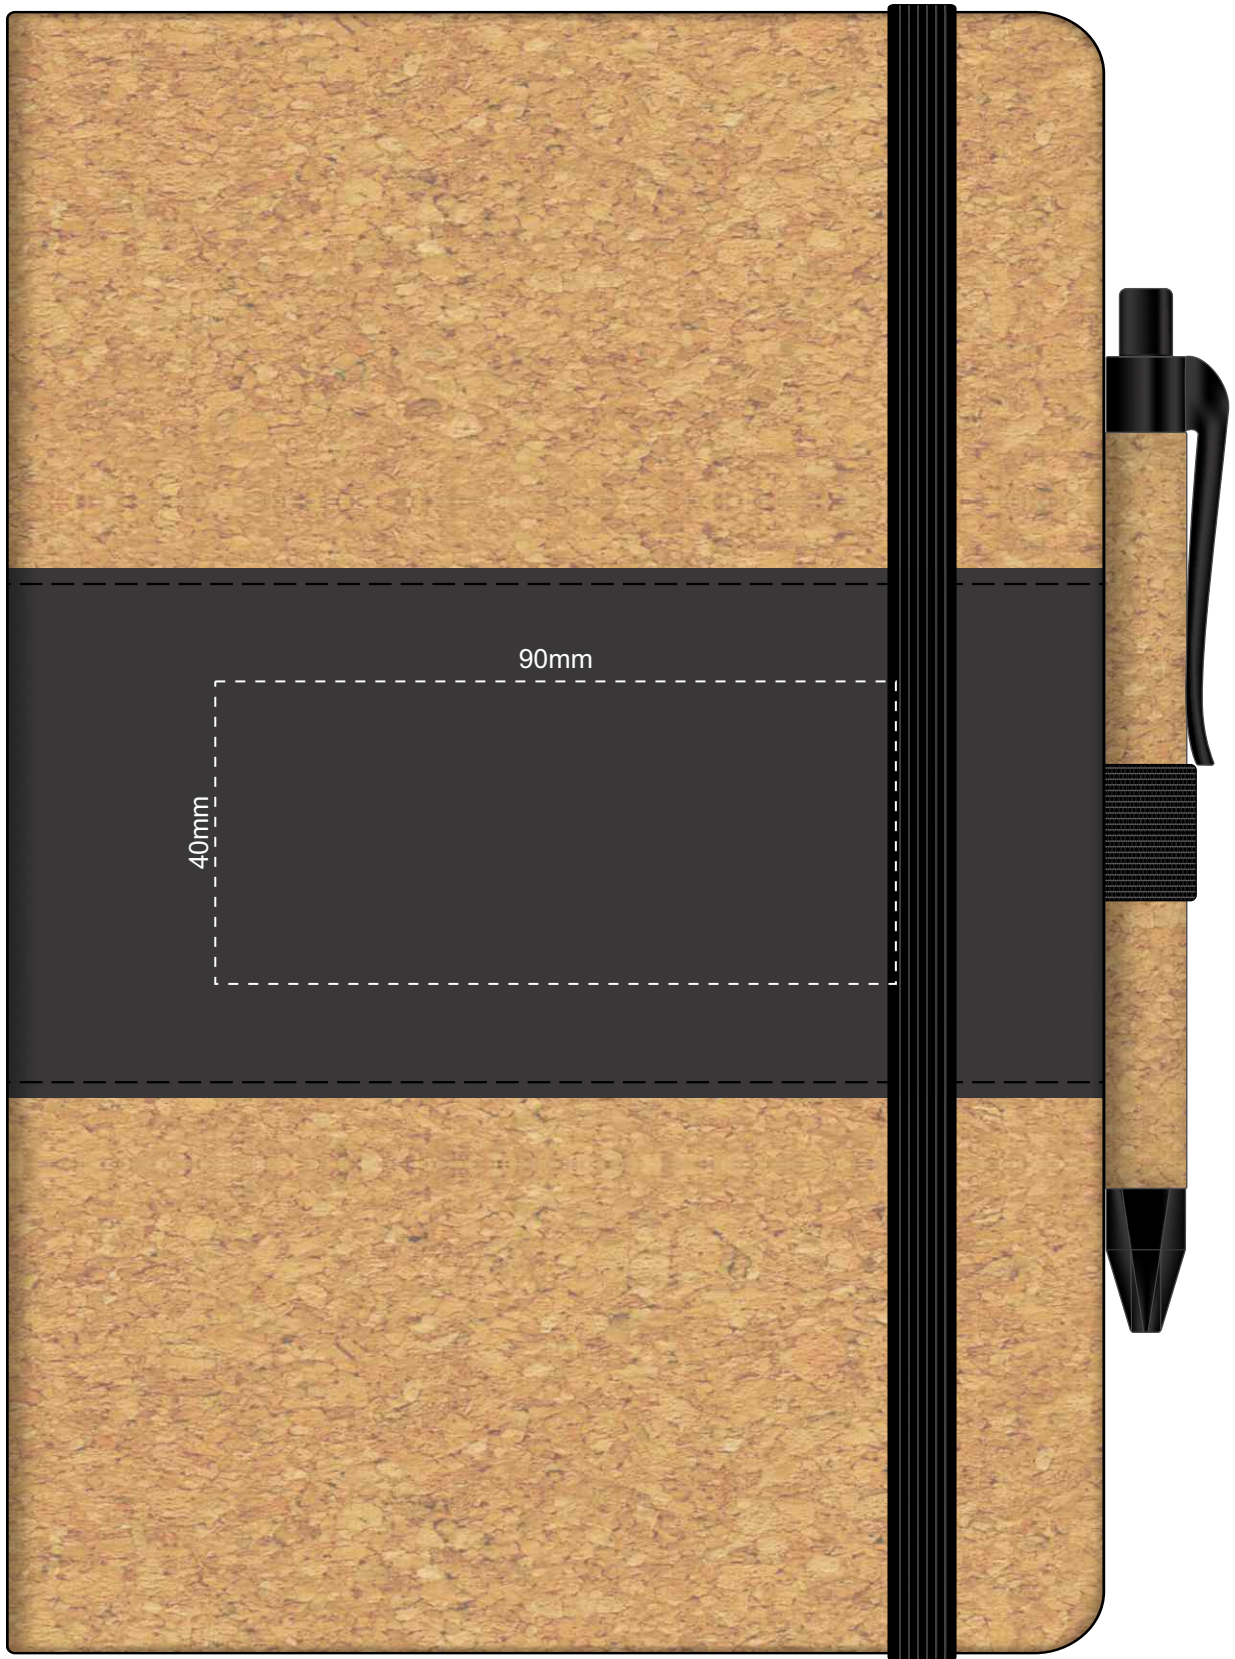

100% of Actual Size

Laser Engraving

Engraves to Natural Finish

Direct Digital

Please note when pen is printed in position D,
print is not visible when in the notebook holder.

100% of Actual Size

Pad Print

Pad Print branding area can be moved anywhere within the red line

100% of Actual Size

Pad Print

Pad Print branding area can be moved anywhere within the red line

100% of Actual Size

Laser Engraving

Laser Engraving branding area can be moved anywhere within the red line
NOTE: This product is a natural material,
please allow for small variances in engraving colour.

 Engraved Finish

100% of Actual Size

Direct Digital

100% of Actual Size
Debossing

100mm

50mm