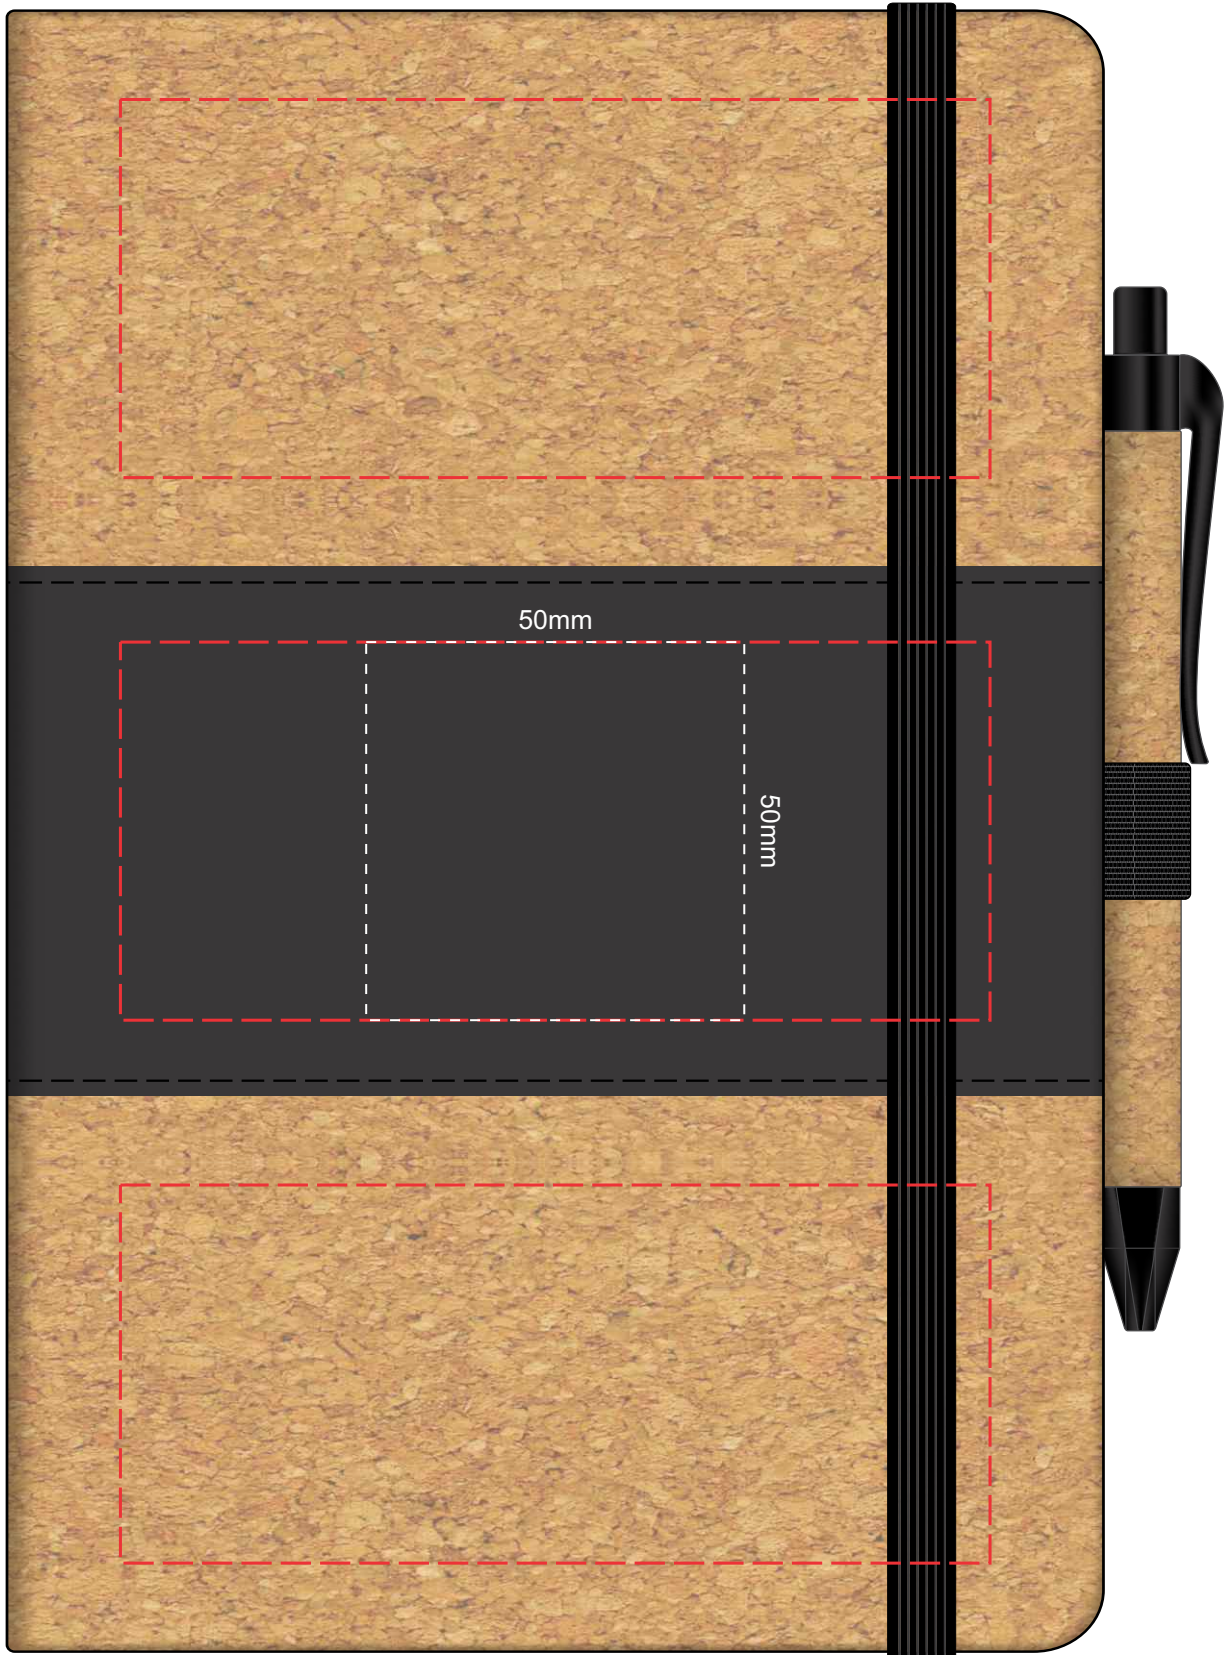

100% of Actual Size

Laser Engraving

Engraves to Natural Finish

Direct Digital

Please note when pen is printed in position D,
print is not visible when in the notebook holder.

100% of Actual Size

Pad Print

Pad Print branding area can be moved anywhere within the red line

100% of Actual Size

Pad Print

Pad Print branding area can be moved anywhere within the red line

100% of Actual Size

Laser Engraving

Laser Engraving branding area can be moved anywhere within the red line
NOTE: This product is a natural material,
please allow for small variances in engraving colour.

 Engraved Finish

100% of Actual Size

Direct Digital

100% of Actual Size
Debossing

100mm

50mm