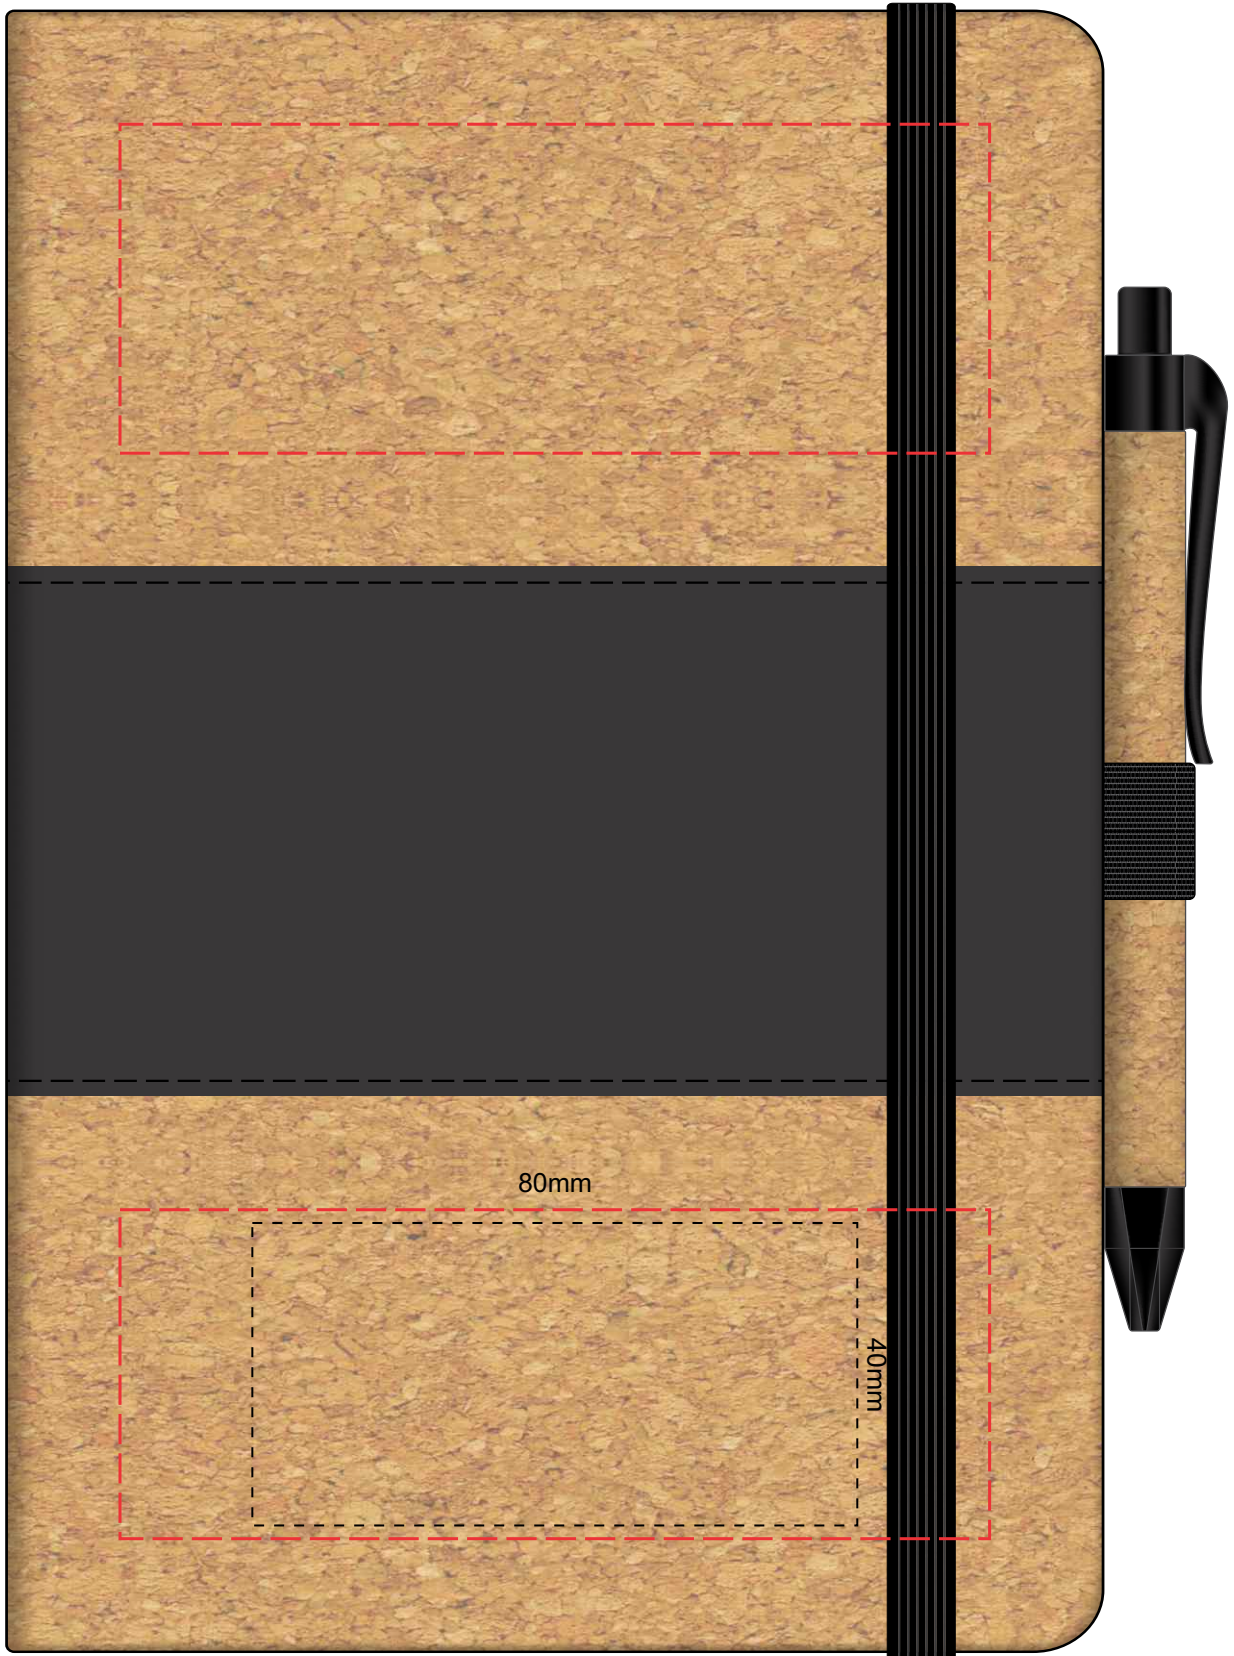

100% of Actual Size

Laser Engraving

Engraves to Natural Finish

Direct Digital

Please note when pen is printed in position D,
print is not visible when in the notebook holder.

100% of Actual Size

Pad Print

Pad Print branding area can be moved anywhere within the red line

100% of Actual Size

Pad Print

Pad Print branding area can be moved anywhere within the red line

100% of Actual Size

Laser Engraving

Laser Engraving branding area can be moved anywhere within the red line
NOTE: This product is a natural material,
please allow for small variances in engraving colour.

 Engraved Finish

100% of Actual Size

Direct Digital

100% of Actual Size
Debossing

100mm

50mm