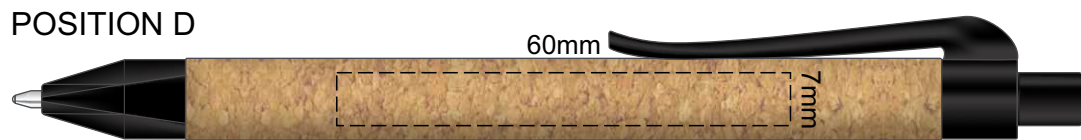

100% of Actual Size

Laser Engraving

Engraves to Natural Finish

Direct Digital

Please note when pen is printed in position D,
print is not visible when in the notebook holder.

100% of Actual Size

Pad Print

Pad Print branding area can be moved anywhere within the red line

100% of Actual Size

Pad Print

Pad Print branding area can be moved anywhere within the red line

100% of Actual Size

Laser Engraving

Laser Engraving branding area can be moved anywhere within the red line
NOTE: This product is a natural material,
please allow for small variances in engraving colour.

 Engraved Finish

100% of Actual Size

Direct Digital

100% of Actual Size
Debossing

100mm

50mm