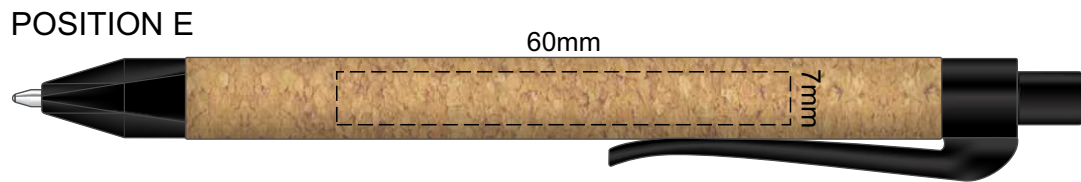

100% of Actual Size

Laser Engraving

Engraves to Natural Finish

Direct Digital

Please note when pen is printed in position D,
print is not visible when in the notebook holder.

100% of Actual Size

Pad Print

Pad Print branding area can be moved anywhere within the red line

100% of Actual Size

Pad Print

Pad Print branding area can be moved anywhere within the red line

100% of Actual Size

Laser Engraving

Laser Engraving branding area can be moved anywhere within the red line
NOTE: This product is a natural material,
please allow for small variances in engraving colour.

 Engraved Finish

100% of Actual Size

Direct Digital

100% of Actual Size
Debossing

100mm

50mm