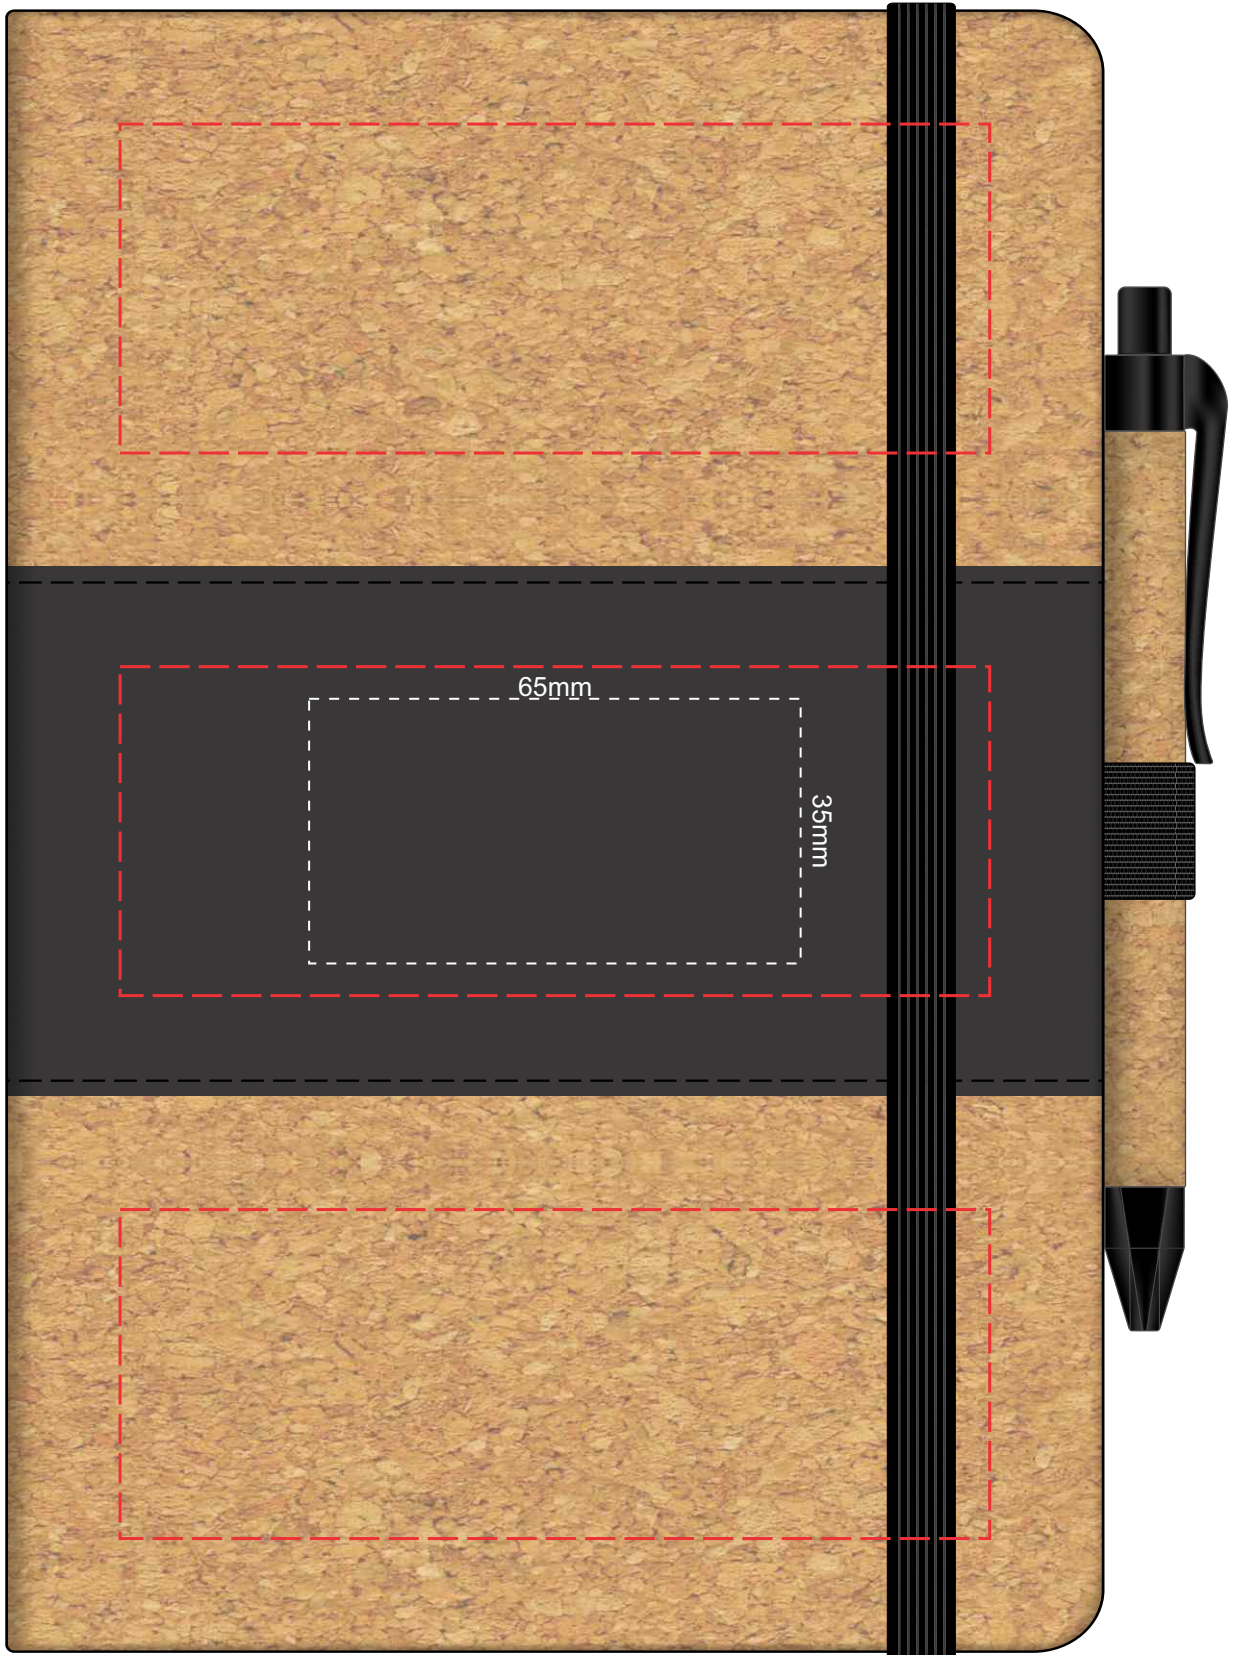

100% of Actual Size

Laser Engraving

Engraves to Natural Finish

Direct Digital

Please note when pen is printed in position D,
print is not visible when in the notebook holder.

100% of Actual Size

Pad Print

Pad Print branding area can be moved anywhere within the red line

100% of Actual Size

Pad Print

Pad Print branding area can be moved anywhere within the red line

100% of Actual Size

Laser Engraving

Laser Engraving branding area can be moved anywhere within the red line
NOTE: This product is a natural material,
please allow for small variances in engraving colour.

 Engraved Finish

100% of Actual Size

Direct Digital

100% of Actual Size
Debossing

100mm

50mm