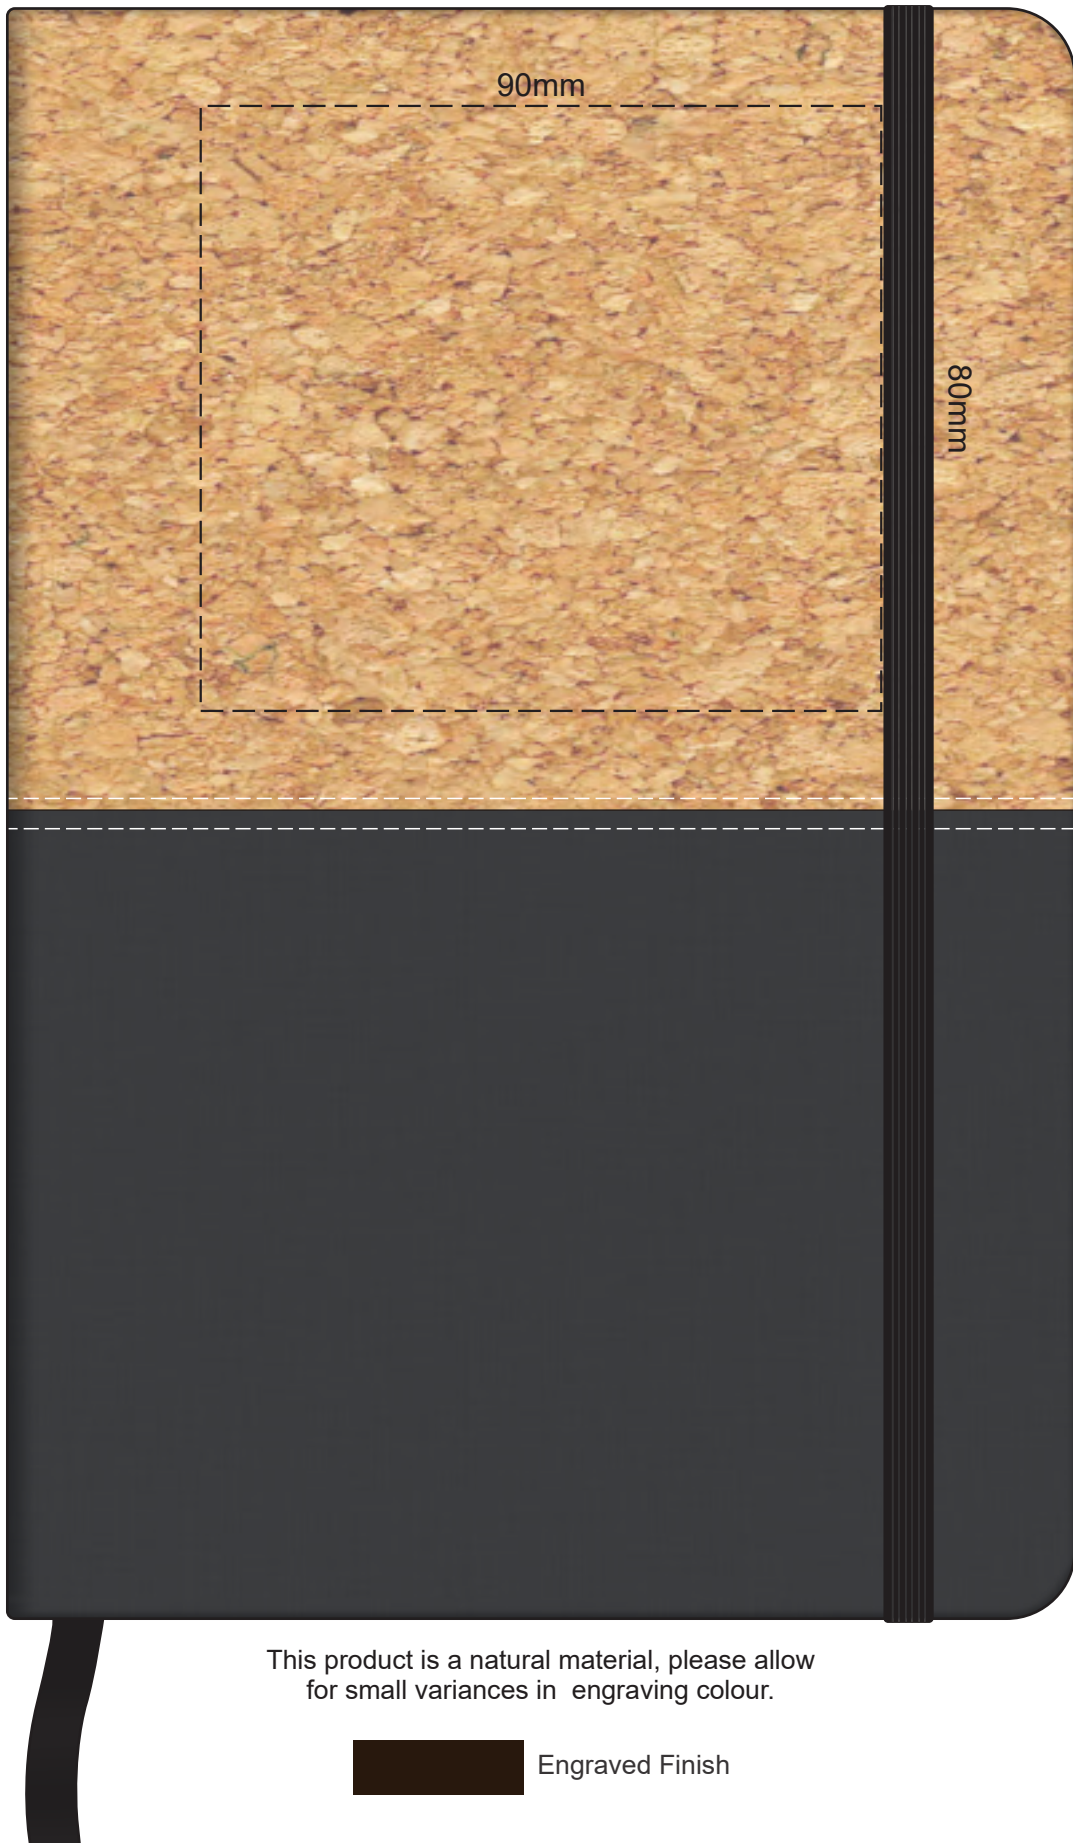

100% of Actual Size  
Pad Print

Branding area can be moved **anywhere within the red line.**

100% of Actual Size  
Pad Print

Branding area can be moved **anywhere within the red line.**

100% of Actual Size  
Direct Digital

100% of Actual Size  
Laser Engraving

90mm

80mm

This product is a natural material, please allow  
for small variances in engraving colour.

Engraved Finish

100% of Actual Size  
Debossing