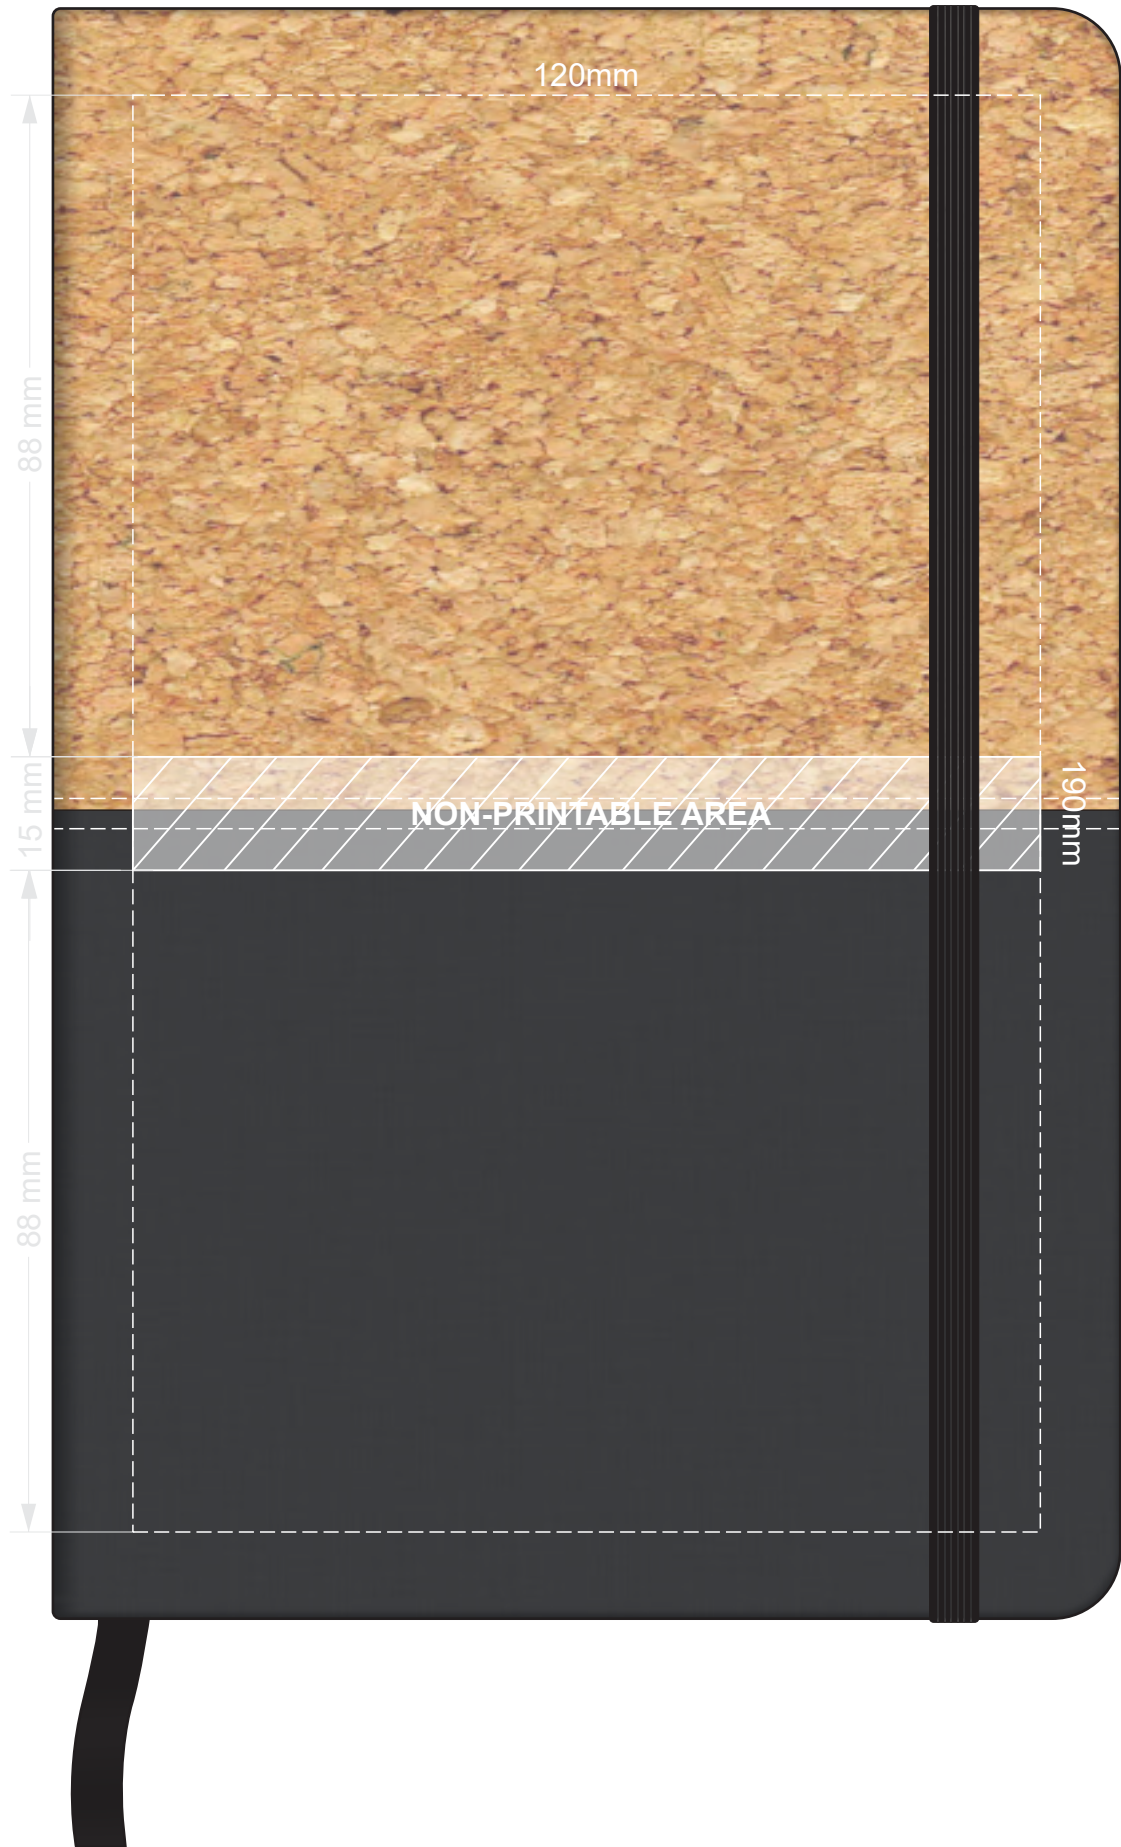

100% of Actual Size  
Pad Print

Branding area can be moved **anywhere within the red line.**

100% of Actual Size  
Pad Print

Branding area can be moved **anywhere within the red line.**

100% of Actual Size  
Direct Digital

100% of Actual Size  
Laser Engraving

90mm

80mm

This product is a natural material, please allow  
for small variances in engraving colour.

Engraved Finish

100% of Actual Size  
Debossing