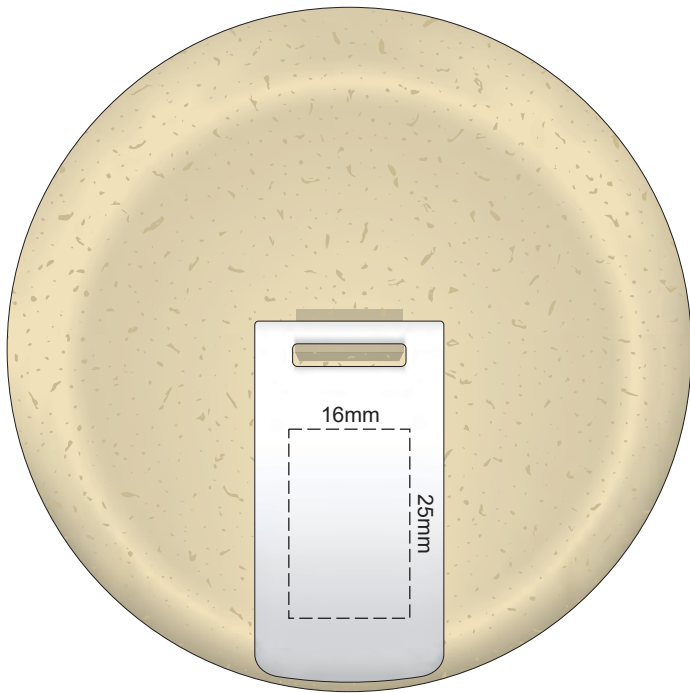

100% of Actual Size
Pad Print

100% of Actual Size
Pad Print

SIDE 1

SIDE 2

Flip Colour	Band Colour

100% of Actual Size
Screen Print (one colour)

100% of Actual Size
Screen Print (one colour)
Double sided template front & back

Red Line = Exact opposites of the product
(centre artwork to the red line)

Flip Colour	Band Colour
Light Tan	Light Tan
Grey	Grey
White	White
Yellow	Yellow
Orange	Orange
Pink	Pink
Red	Red
Light Green	Light Green
Dark Green	Dark Green
Teal	Teal
Light Blue	Light Blue
Dark Blue	Dark Blue
Dark Teal	Dark Teal
Purple	Purple
Black	Black

100% of Actual Size
Silicone Digital Print
Debossed

SIDE 1

SIDE 2