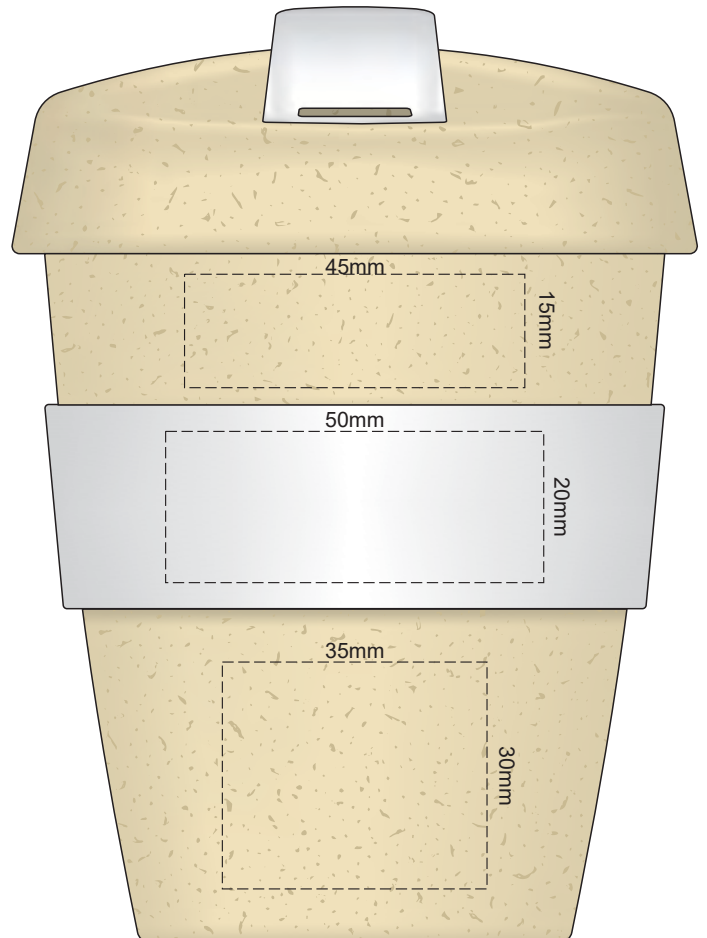

100% of Actual Size
Pad Print

100% of Actual Size
Pad Print

SIDE 1

SIDE 2

Flip Colour	Band Colour

100% of Actual Size
Screen Print (one colour)

100% of Actual Size
Screen Print (one colour)
Double sided template front & back

Red Line = Exact opposites of the product
(centre artwork to the red line)

Flip Colour	Band Colour
Light Tan	Light Tan
Grey	Grey
White	White
Yellow	Yellow
Orange	Orange
Pink	Pink
Red	Red
Light Green	Light Green
Dark Green	Dark Green
Teal	Teal
Light Blue	Light Blue
Dark Blue	Dark Blue
Dark Teal	Dark Teal
Purple	Purple
Black	Black

100% of Actual Size
Silicone Digital Print
Debossed

SIDE 1

SIDE 2