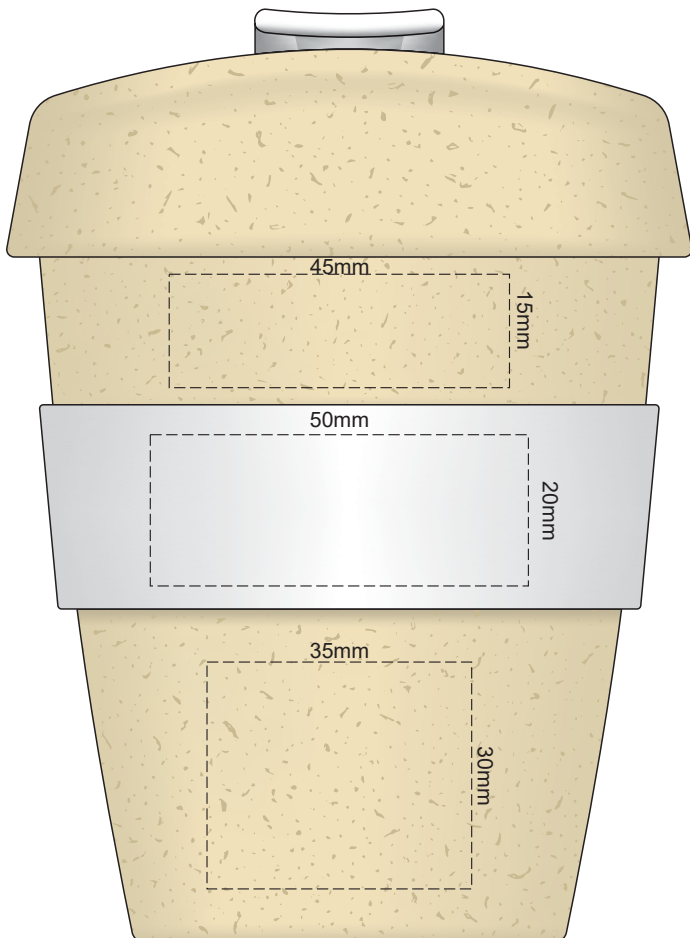

100% of Actual Size
Pad Print

100% of Actual Size
Pad Print

SIDE 1

SIDE 2

Flip Colour	Band Colour

100% of Actual Size
Screen Print (one colour)

100% of Actual Size
Screen Print (one colour)
Double sided template front & back

Red Line = Exact opposites of the product
(centre artwork to the red line)

Flip Colour	Band Colour
Light Tan	Light Tan
Grey	Grey
White	White
Yellow	Yellow
Orange	Orange
Pink	Pink
Red	Red
Light Green	Light Green
Dark Green	Dark Green
Teal	Teal
Light Blue	Light Blue
Dark Blue	Dark Blue
Dark Teal	Dark Teal
Purple	Purple
Black	Black

100% of Actual Size
Silicone Digital Print
Debossed

SIDE 1

SIDE 2