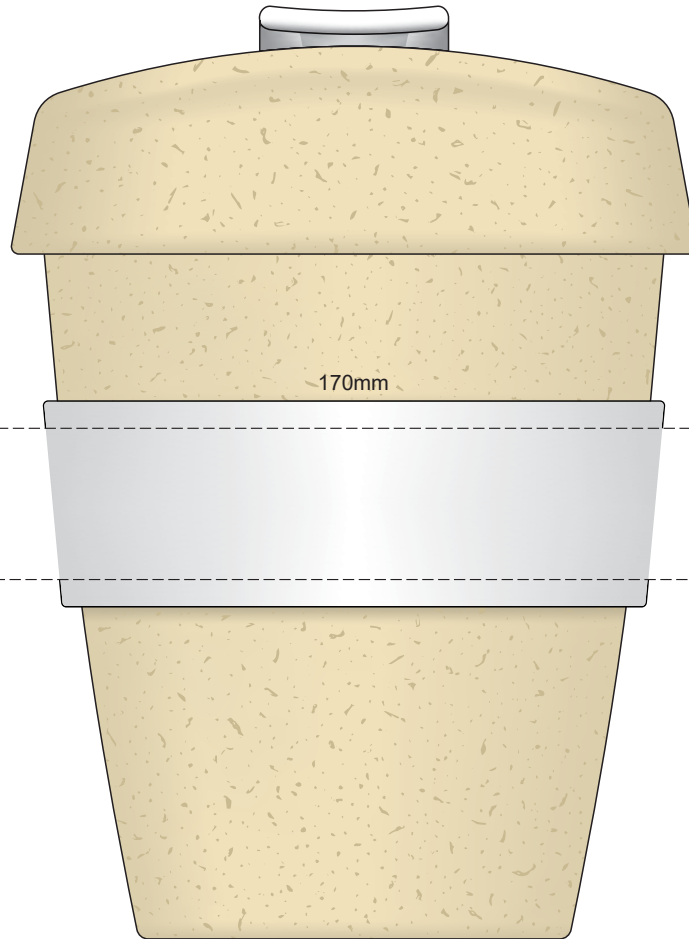

100% of Actual Size
Pad Print

100% of Actual Size
Pad Print

SIDE 1

SIDE 2

Flip Colour	Band Colour

100% of Actual Size
Screen Print (one colour)

100% of Actual Size
Screen Print (one colour)
Double sided template front & back

Red Line = Exact opposites of the product
(centre artwork to the red line)

Flip Colour	Band Colour
Light Tan	Light Tan
Grey	Grey
White	White
Yellow	Yellow
Orange	Orange
Pink	Pink
Red	Red
Light Green	Light Green
Dark Green	Dark Green
Teal	Teal
Light Blue	Light Blue
Dark Blue	Dark Blue
Dark Teal	Dark Teal
Purple	Purple
Black	Black

100% of Actual Size
Silicone Digital Print
Debossed

SIDE 1

SIDE 2