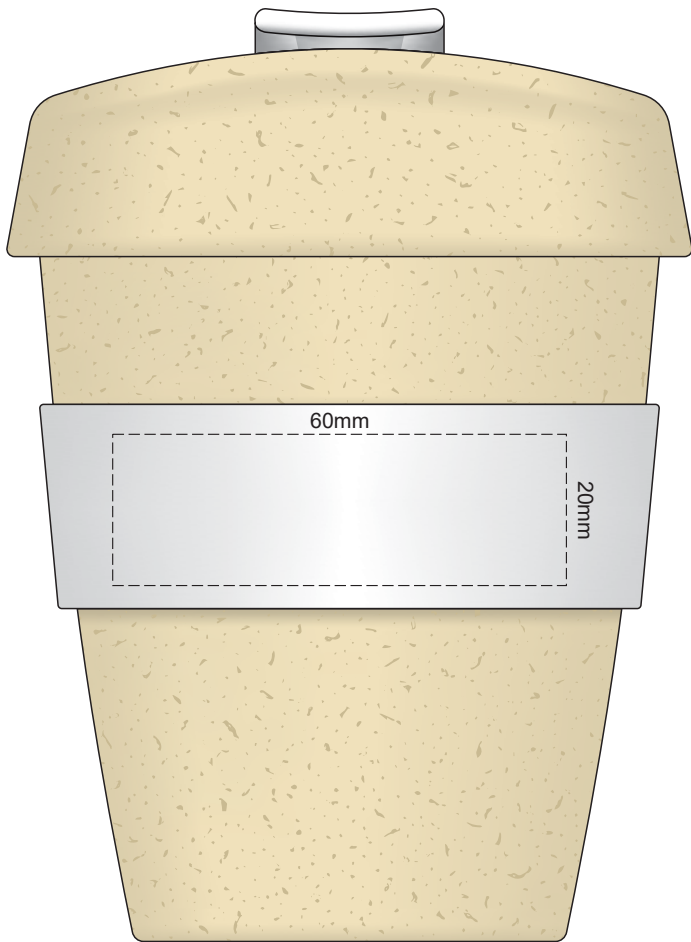

100% of Actual Size
Pad Print

100% of Actual Size
Pad Print

SIDE 1

SIDE 2

Flip Colour	Band Colour

100% of Actual Size
Screen Print (one colour)

100% of Actual Size
Screen Print (one colour)
Double sided template front & back

Red Line = Exact opposites of the product
(centre artwork to the red line)

Flip Colour	Band Colour
Light Tan	Light Tan
Grey	Grey
White	White
Yellow	Yellow
Orange	Orange
Pink	Pink
Red	Red
Light Green	Light Green
Dark Green	Dark Green
Teal	Teal
Light Blue	Light Blue
Dark Blue	Dark Blue
Dark Teal	Dark Teal
Purple	Purple
Black	Black

100% of Actual Size
Silicone Digital Print
Debossed

SIDE 1

SIDE 2