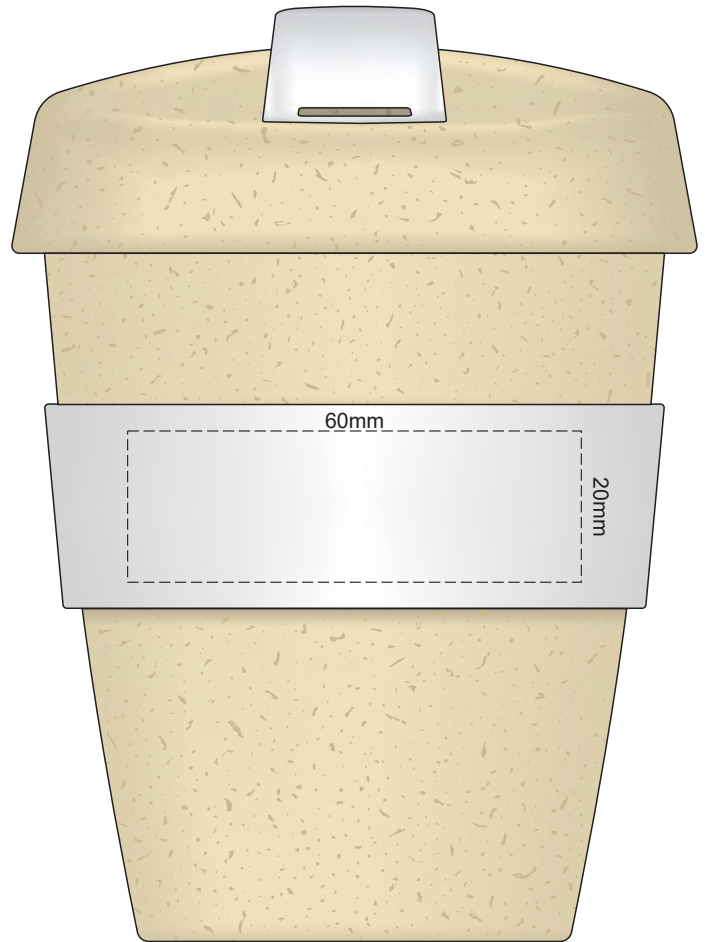

100% of Actual Size
Pad Print

100% of Actual Size
Pad Print

SIDE 1

SIDE 2

Flip Colour	Band Colour

100% of Actual Size
Screen Print (one colour)

100% of Actual Size
Screen Print (one colour)
Double sided template front & back

Red Line = Exact opposites of the product
(centre artwork to the red line)

Flip Colour	Band Colour
Light Tan	Light Tan
Grey	Grey
White	White
Yellow	Yellow
Orange	Orange
Pink	Pink
Red	Red
Light Green	Light Green
Dark Green	Dark Green
Teal	Teal
Light Blue	Light Blue
Dark Blue	Dark Blue
Dark Teal	Dark Teal
Purple	Purple
Black	Black

100% of Actual Size
Silicone Digital Print
Debossed

SIDE 1

SIDE 2