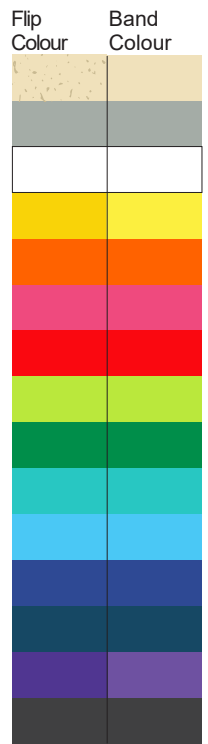

100% of Actual Size
Pad Print

100% of Actual Size
Pad Print

SIDE 1

SIDE 2

Flip Colour	Band Colour

100% of Actual Size
Screen Print (one colour)

100% of Actual Size
Screen Print (one colour)
Double sided template front & back

Red Line = Exact opposites of the product
(centre artwork to the red line)

Flip Colour	Band Colour
Light Tan	Light Tan
Grey	Grey
White	White
Yellow	Yellow
Orange	Orange
Pink	Pink
Red	Red
Light Green	Light Green
Dark Green	Dark Green
Teal	Teal
Light Blue	Light Blue
Dark Blue	Dark Blue
Dark Teal	Dark Teal
Purple	Purple
Black	Black

100% of Actual Size
Silicone Digital Print
Debossed

SIDE 1

SIDE 2