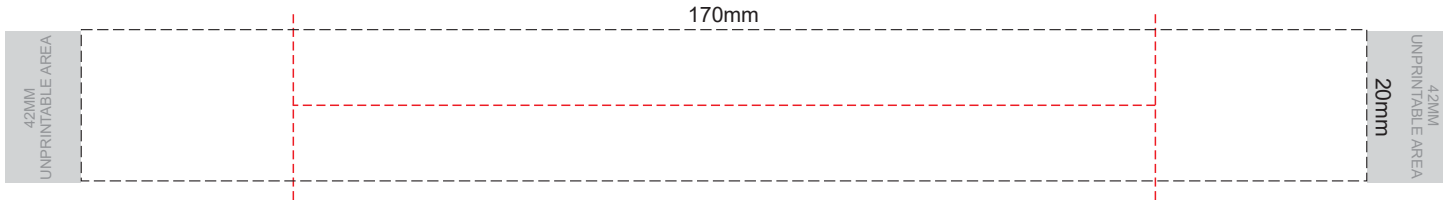

100% of Actual Size
Pad Print

100% of Actual Size
Pad Print

SIDE 1

SIDE 2

Flip Colour	Band Colour

100% of Actual Size
Screen Print (one colour)

100% of Actual Size
Screen Print (one colour)
Double sided template front & back

Red Line = Exact opposites of the product
(centre artwork to the red line)

Flip Colour	Band Colour
Light Tan	Light Tan
Grey	Grey
White	White
Yellow	Yellow
Orange	Orange
Pink	Pink
Red	Red
Light Green	Light Green
Dark Green	Dark Green
Teal	Teal
Light Blue	Light Blue
Dark Blue	Dark Blue
Dark Teal	Dark Teal
Purple	Purple
Black	Black

100% of Actual Size
Silicone Digital Print
Debossed

SIDE 1

SIDE 2