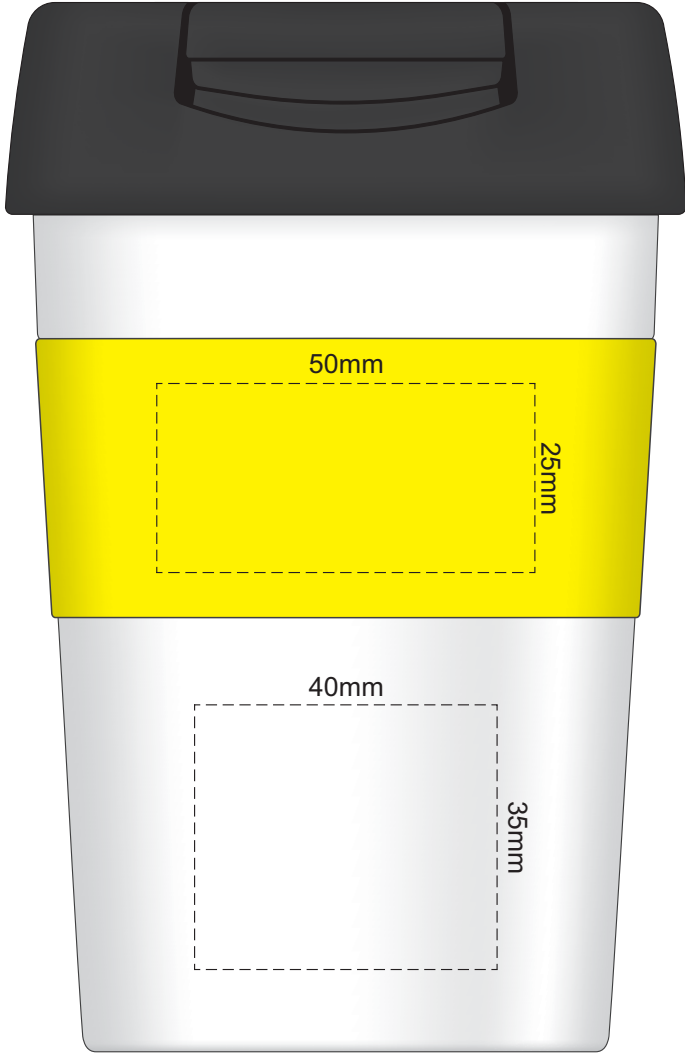

Lid Colour Cup Colour

100% of Actual Size
Pad Print

SIDE 1

SIDE 2

Band Colour

100% of Actual Size
Silicone Digital Print
Debossed

SIDE 1

SIDE 2

Band Colour

Lid Colour Cup Colour

100% of Actual Size
Screen Print (one colour)
Double sided template Front & Back

Band Colour

Red Line = Exact opposites of the product
(centre artwork to the red line)

100% of Actual Size
Pad Print (one colour)

100% of Actual Size
Pad Print (one colour)