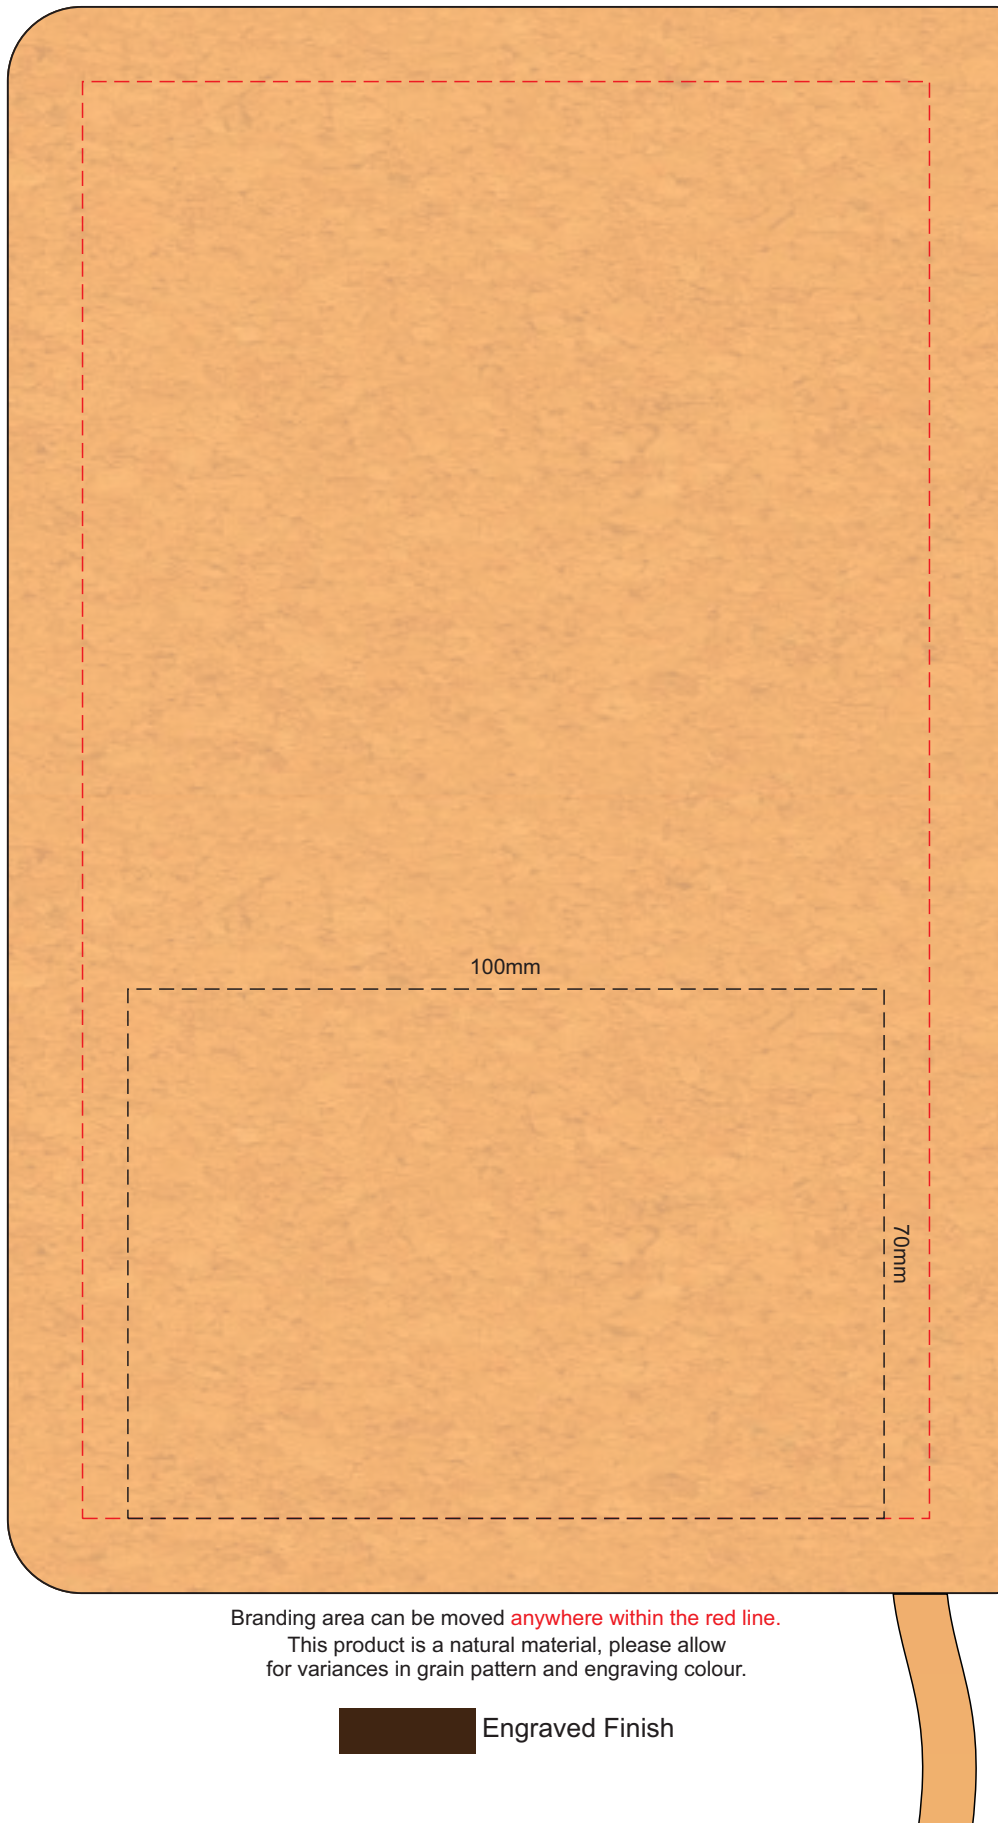

100% of Actual Size
Engraving

70mm

100mm

Branding area can be moved **anywhere within the red line.**
This product is a natural material, please allow
for variances in grain pattern and engraving colour.

 Engraved Finish

100% of Actual Size
Engraving BACK

Branding area can be moved **anywhere within the red line.**
This product is a natural material, please allow
for variances in grain pattern and engraving colour.

 Engraved Finish