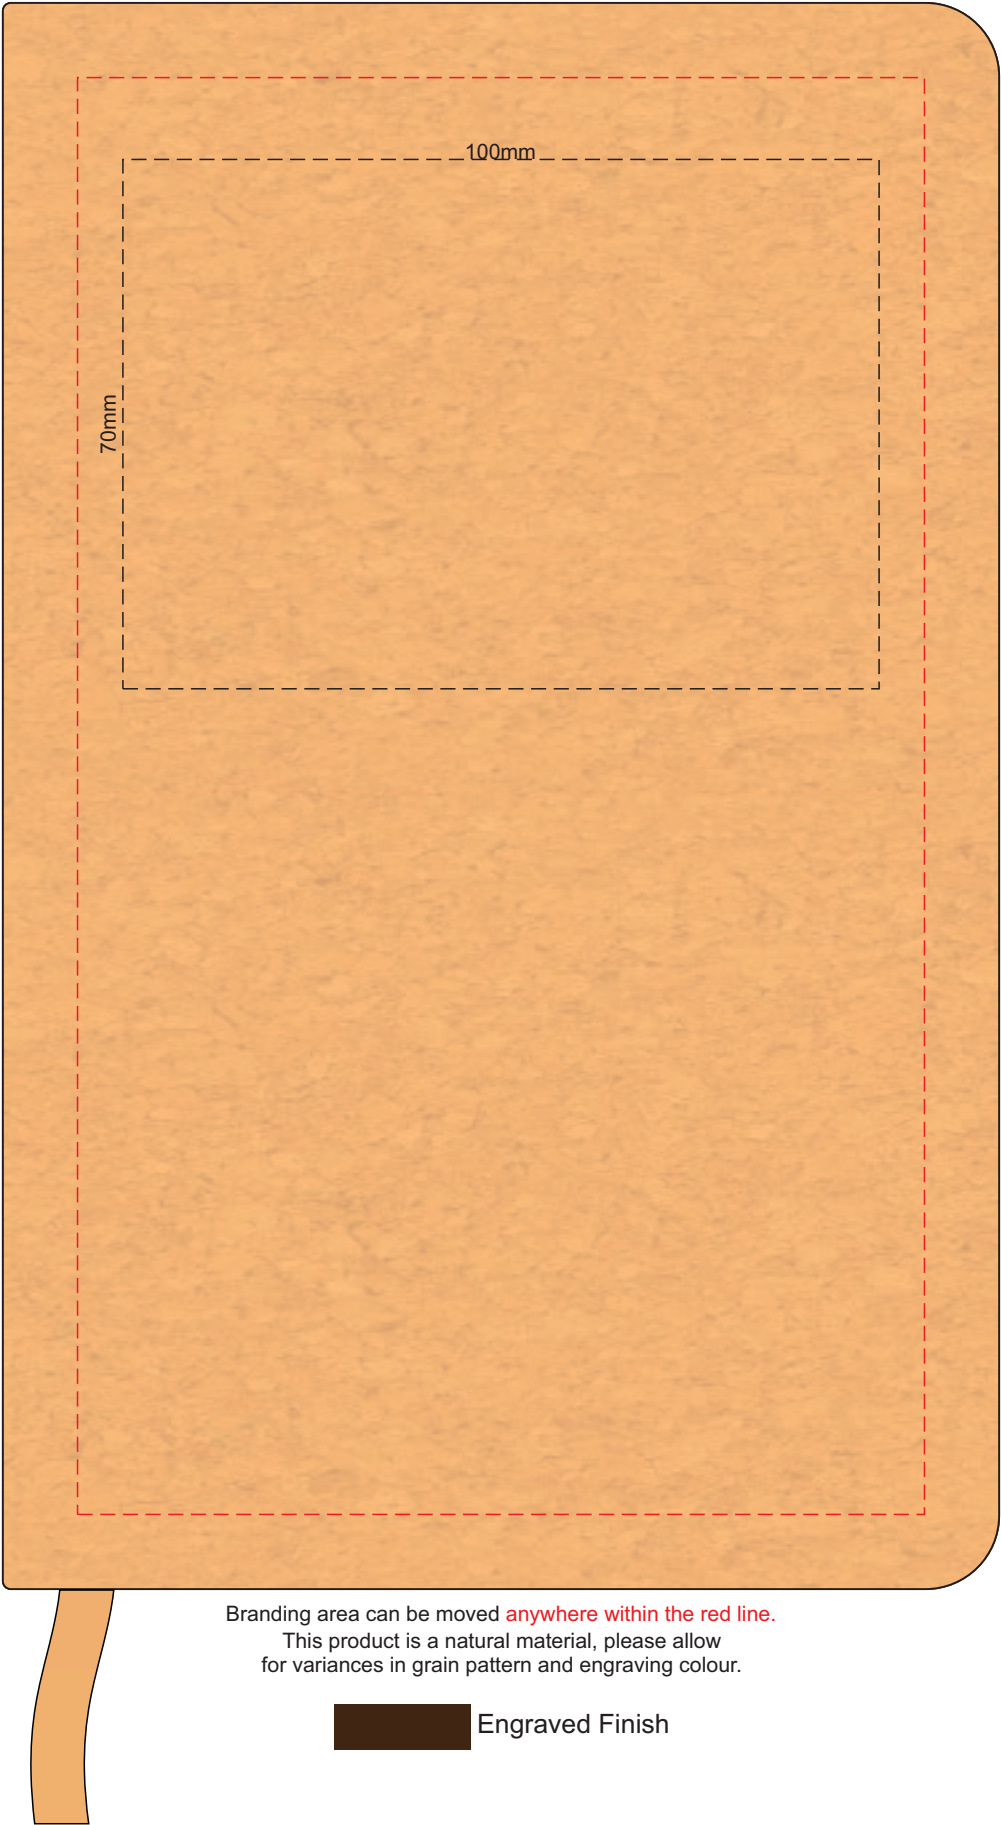

100% of Actual Size
Engraving

70mm

100mm

Branding area can be moved **anywhere within the red line.**
This product is a natural material, please allow
for variances in grain pattern and engraving colour.

 Engraved Finish

100% of Actual Size
Engraving BACK

Branding area can be moved **anywhere within the red line.**
This product is a natural material, please allow
for variances in grain pattern and engraving colour.

 Engraved Finish