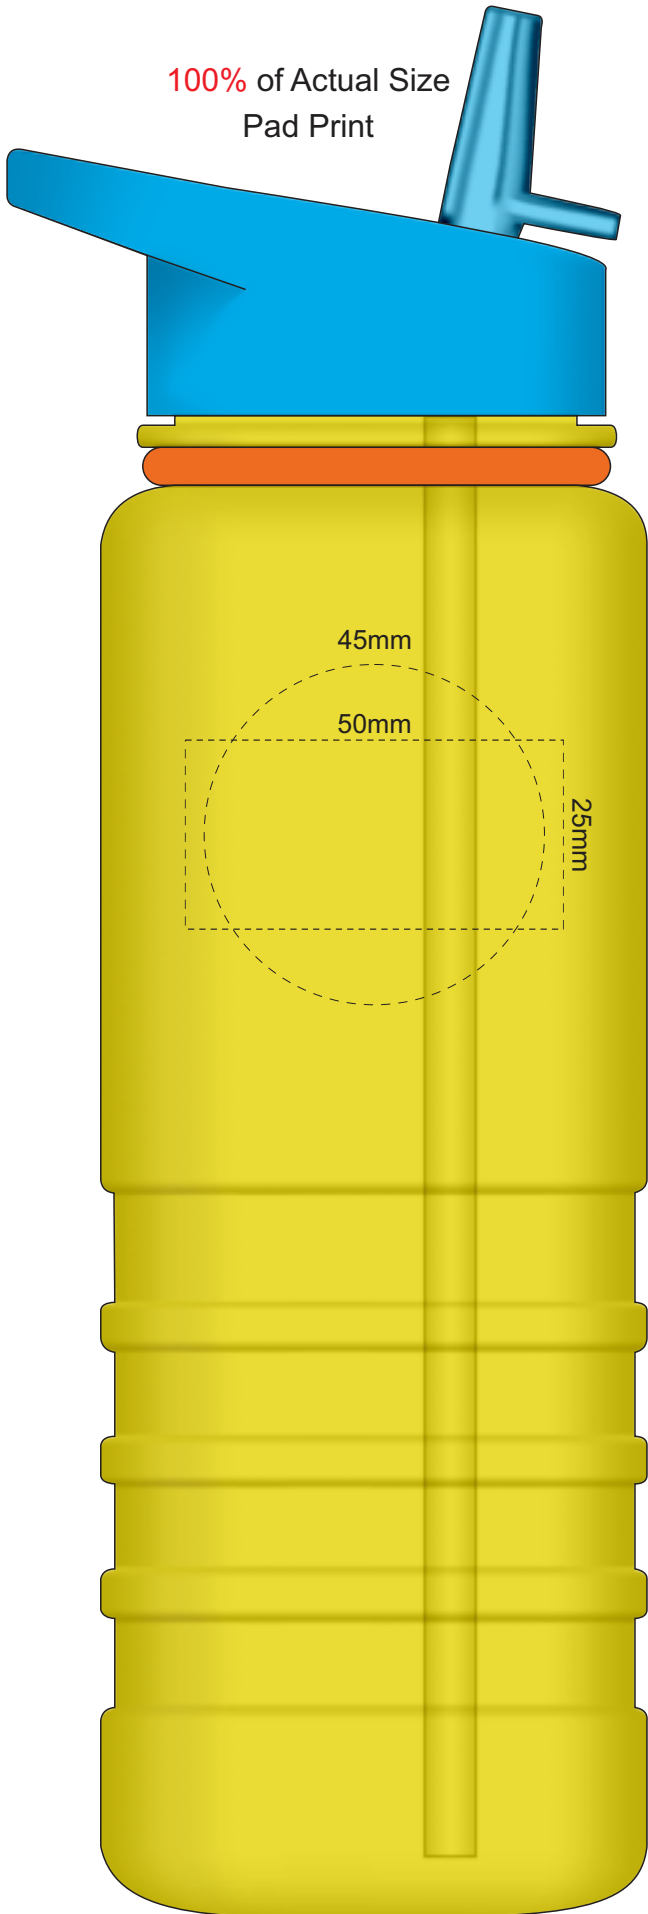

clear bottle only

100% of Actual Size  
Pad Print

clear bottle only

80% of Actual Size  
Screen Print

Red Line = Exact opposites of the product  
(centre artwork to the red line)

clear bottle only

80% of Actual Size  
Digital Rotary

Red Line = Exact opposites of the product  
(centre artwork to the red line)