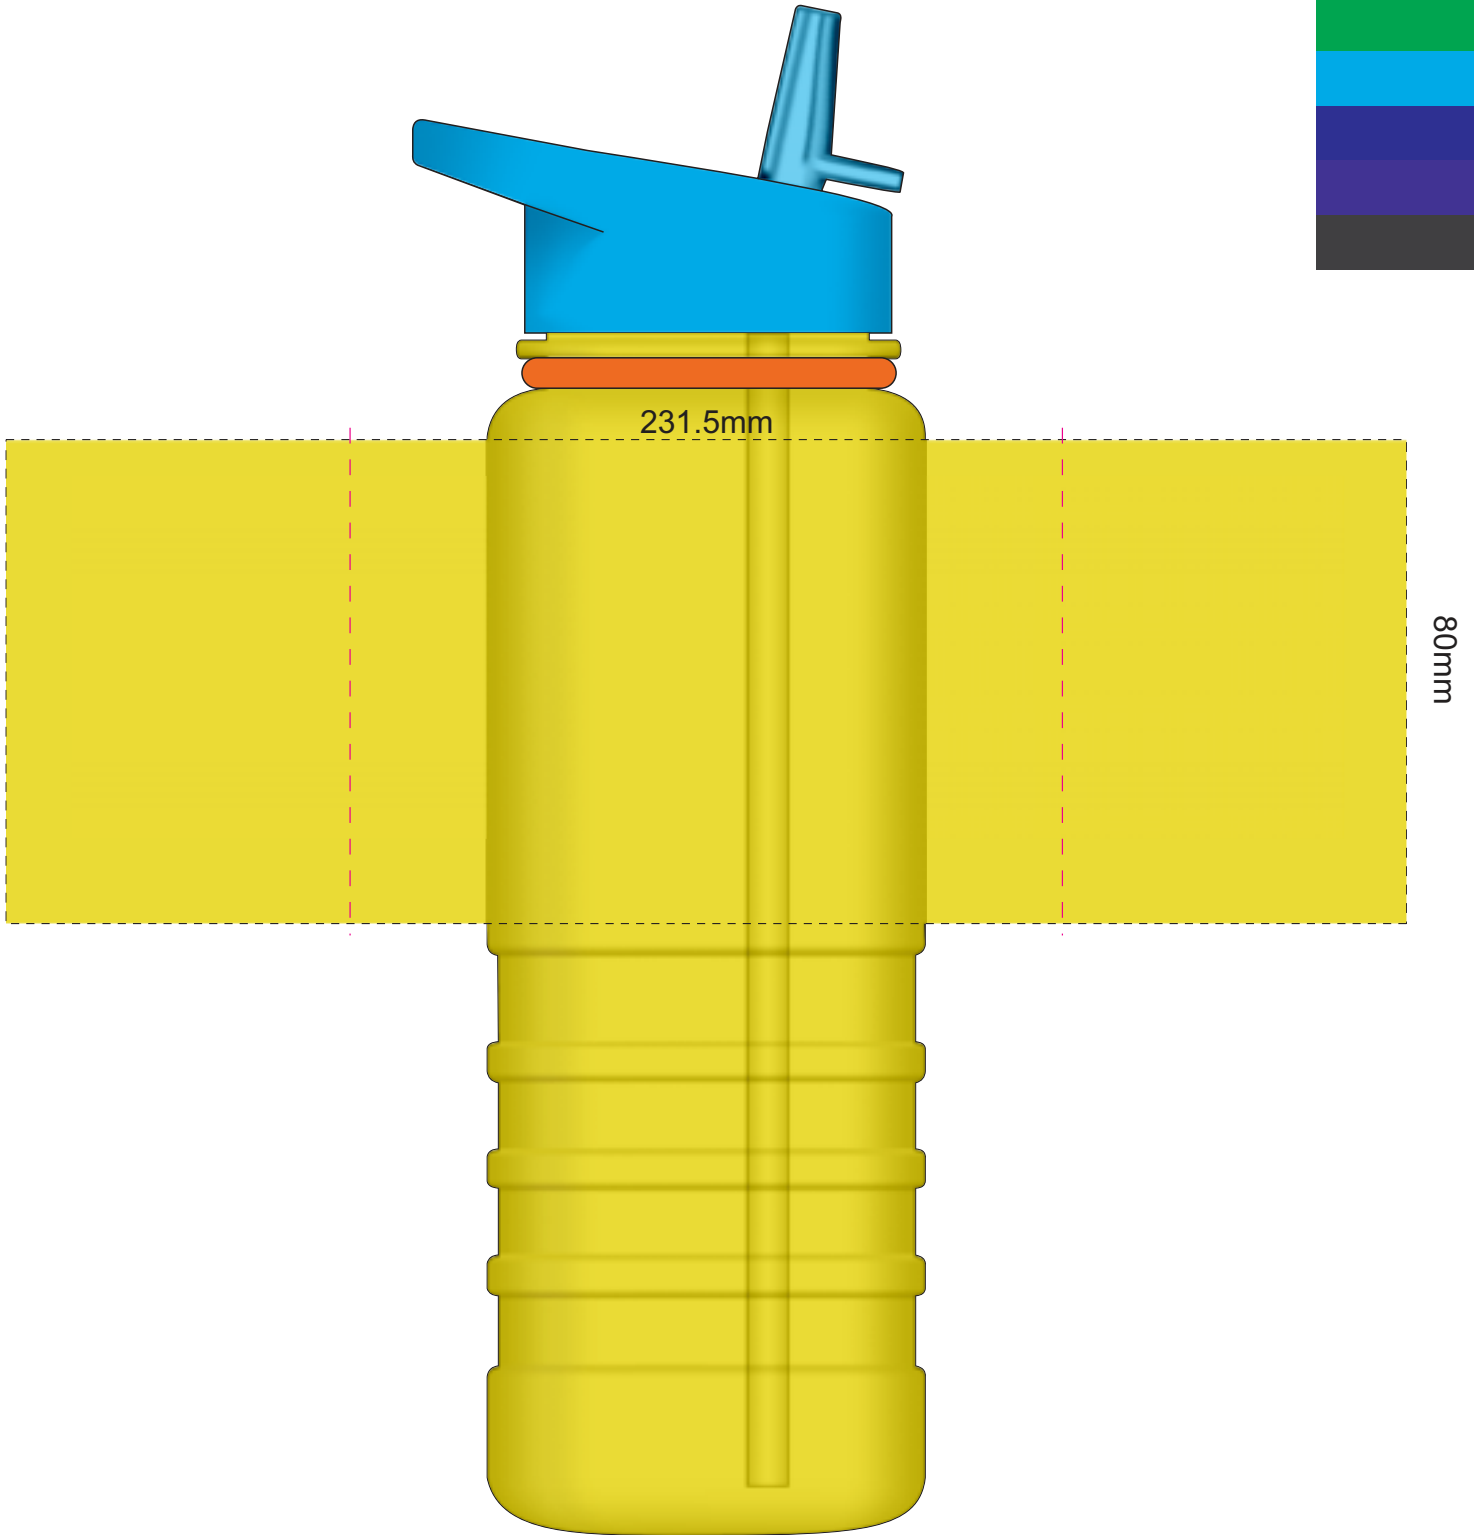

clear bottle only

100% of Actual Size  
Pad Print

clear bottle only

80% of Actual Size  
Screen Print

Red Line = Exact opposites of the product  
(centre artwork to the red line)

clear bottle only

80% of Actual Size  
Digital Rotary

Red Line = Exact opposites of the product  
(centre artwork to the red line)