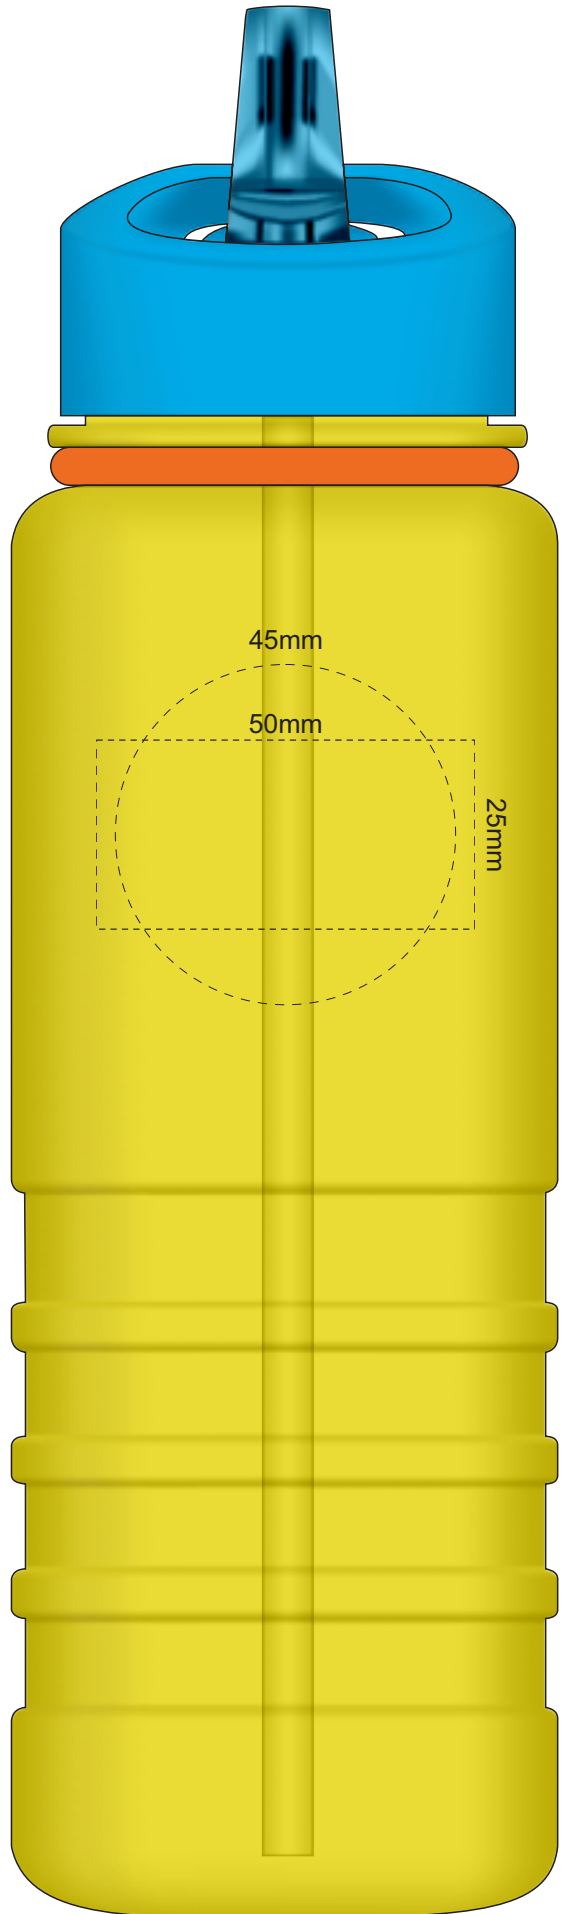

clear bottle only

100% of Actual Size  
Pad Print

clear bottle only

80% of Actual Size  
Screen Print

Red Line = Exact opposites of the product  
(centre artwork to the red line)

clear bottle only

80% of Actual Size  
Digital Rotary

Red Line = Exact opposites of the product  
(centre artwork to the red line)