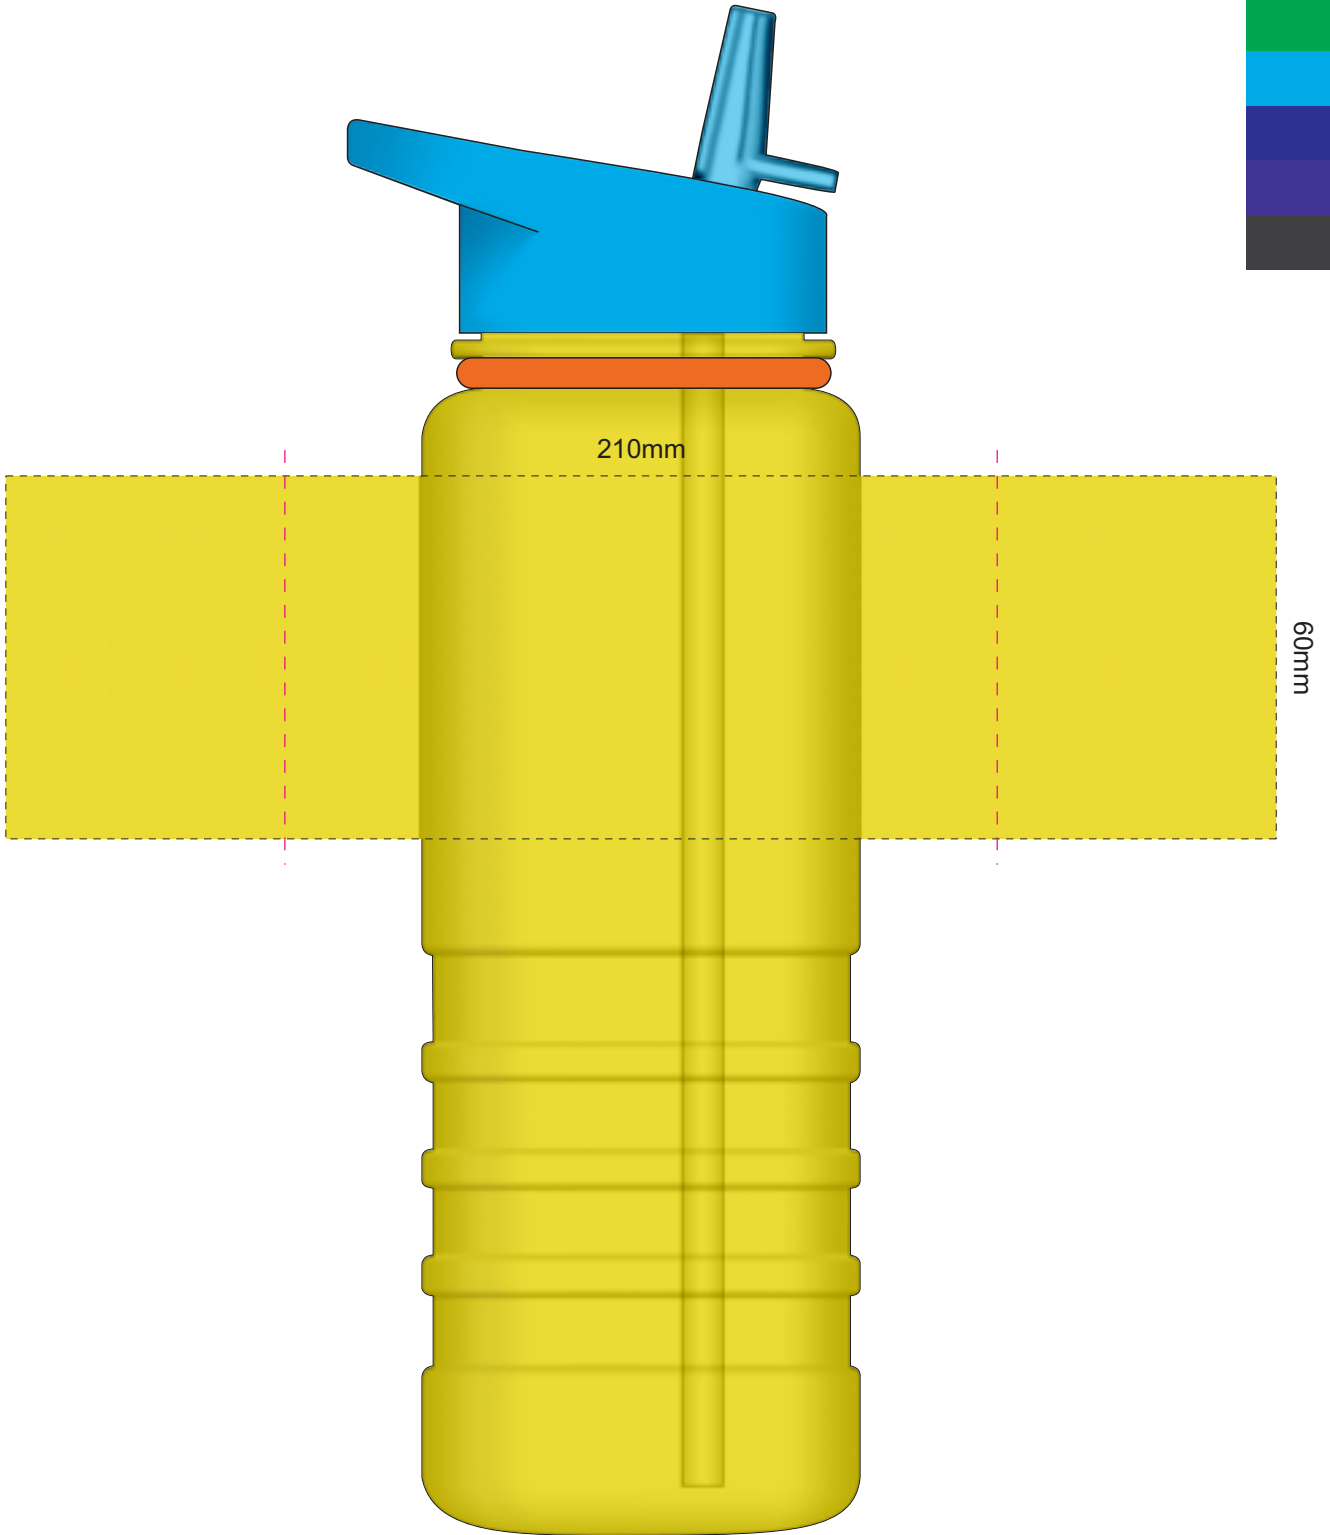

clear bottle only

100% of Actual Size  
Pad Print

clear bottle only

80% of Actual Size  
Screen Print

Red Line = Exact opposites of the product  
(centre artwork to the red line)

clear bottle only

80% of Actual Size  
Digital Rotary

Red Line = Exact opposites of the product  
(centre artwork to the red line)