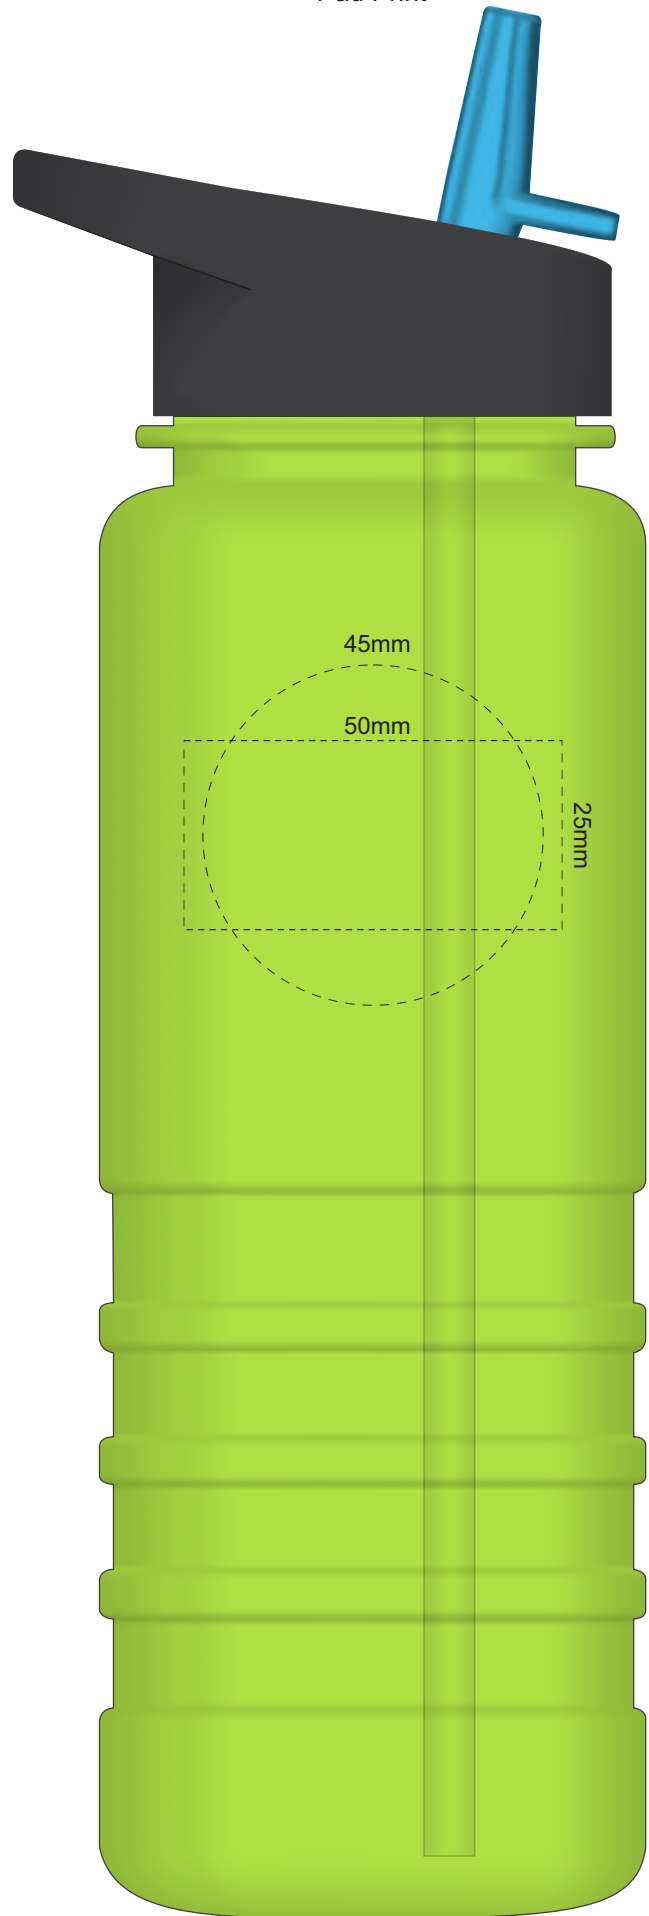

100% of Actual Size
Pad Print

100% of Actual Size
Pad Print

70% of Actual Size
Screen Print

Red Line = Exact opposites of the product
(centre artwork to the red line)

70% of Actual Size
Rotary Digital

Red Line = Exact opposites of the product
(centre artwork to the red line)