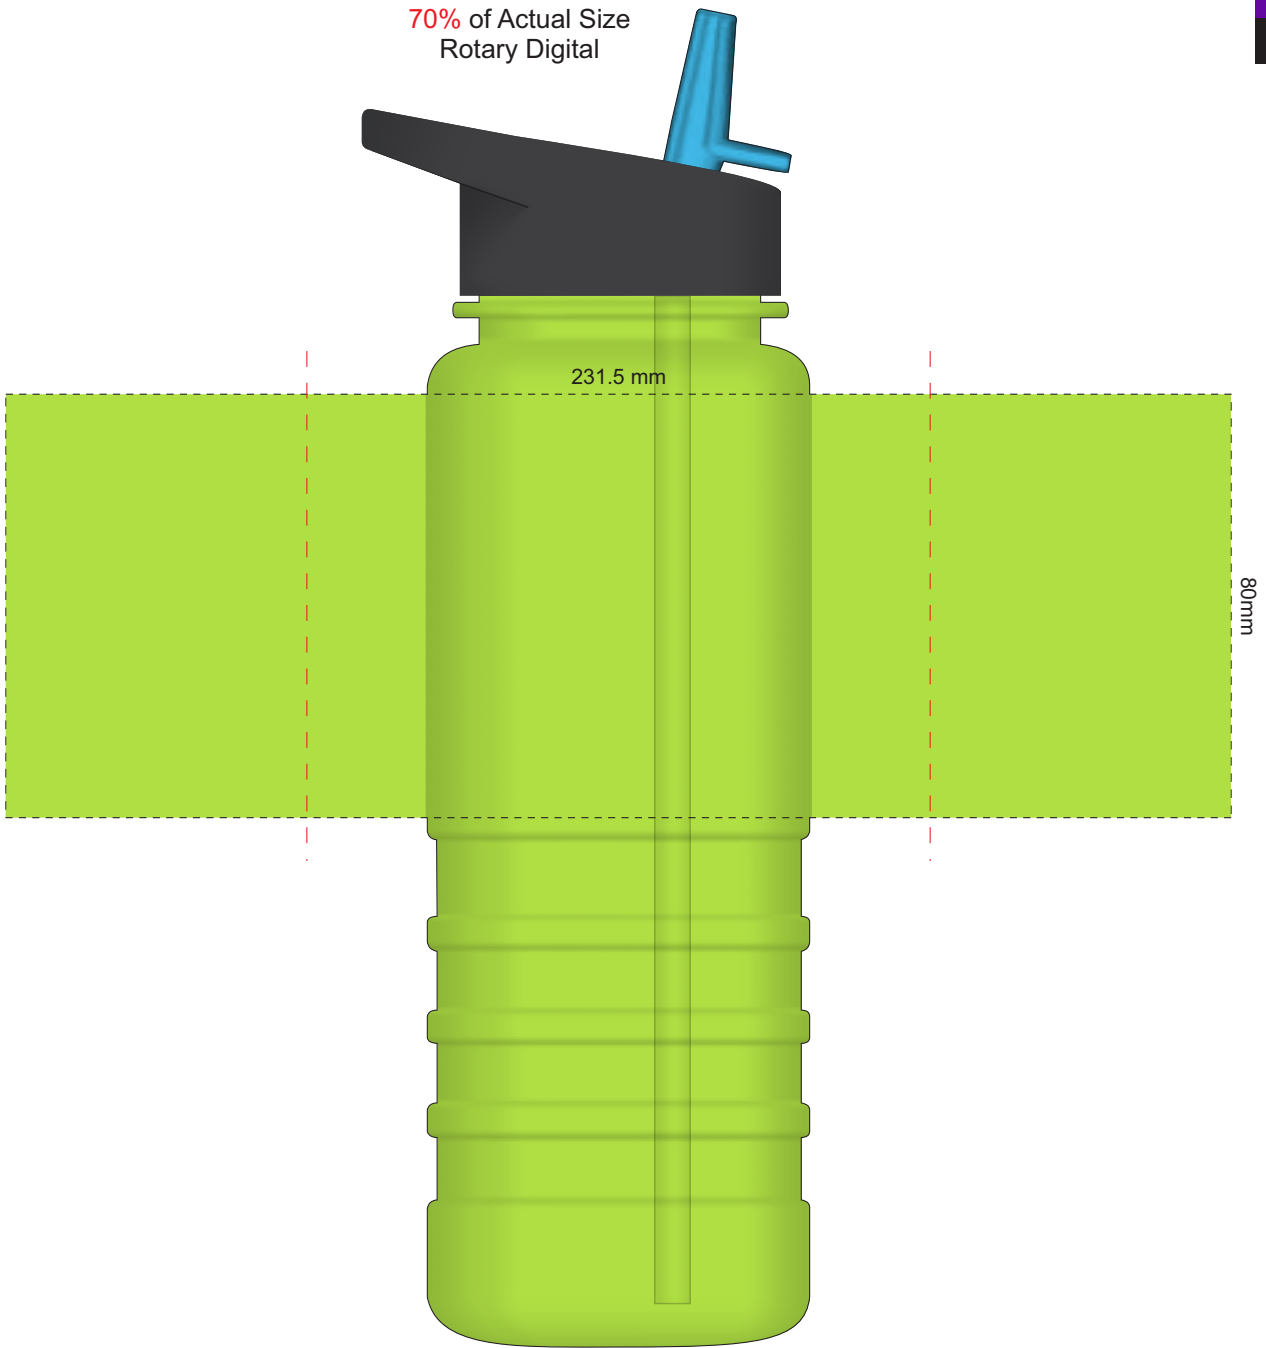

100% of Actual Size
Pad Print

100% of Actual Size
Pad Print

70% of Actual Size
Screen Print

Red Line = Exact opposites of the product
(centre artwork to the red line)

70% of Actual Size
Rotary Digital

Red Line = Exact opposites of the product
(centre artwork to the red line)