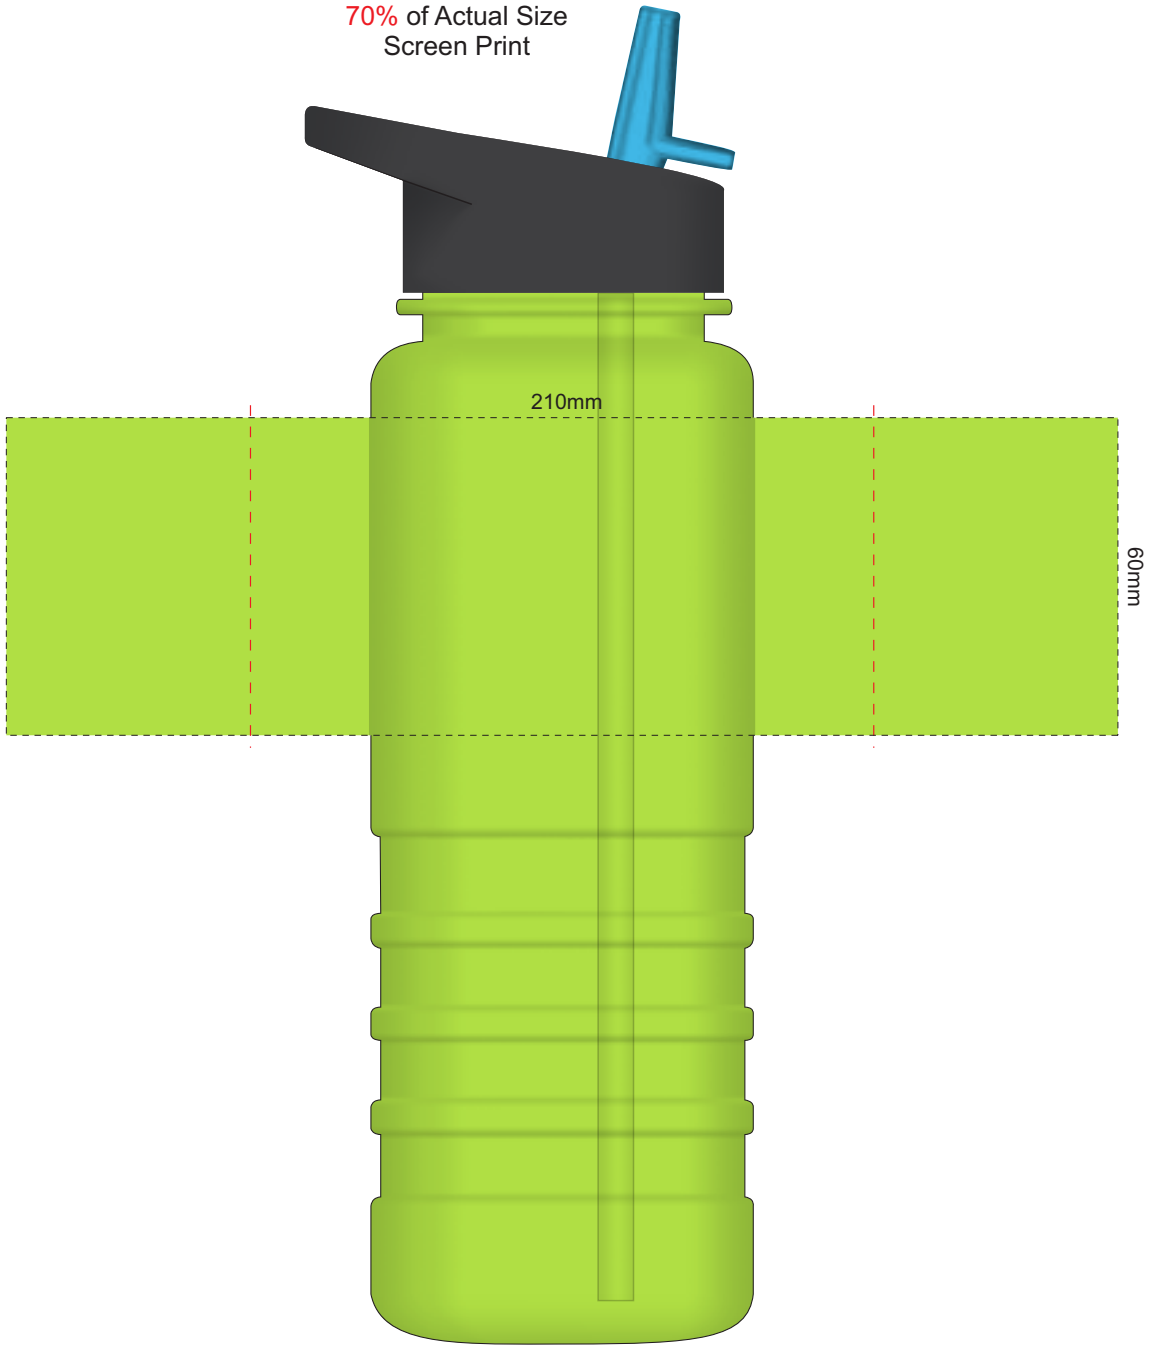

100% of Actual Size
Pad Print

100% of Actual Size
Pad Print

70% of Actual Size
Screen Print

Red Line = Exact opposites of the product
(centre artwork to the red line)

70% of Actual Size
Rotary Digital

Red Line = Exact opposites of the product
(centre artwork to the red line)