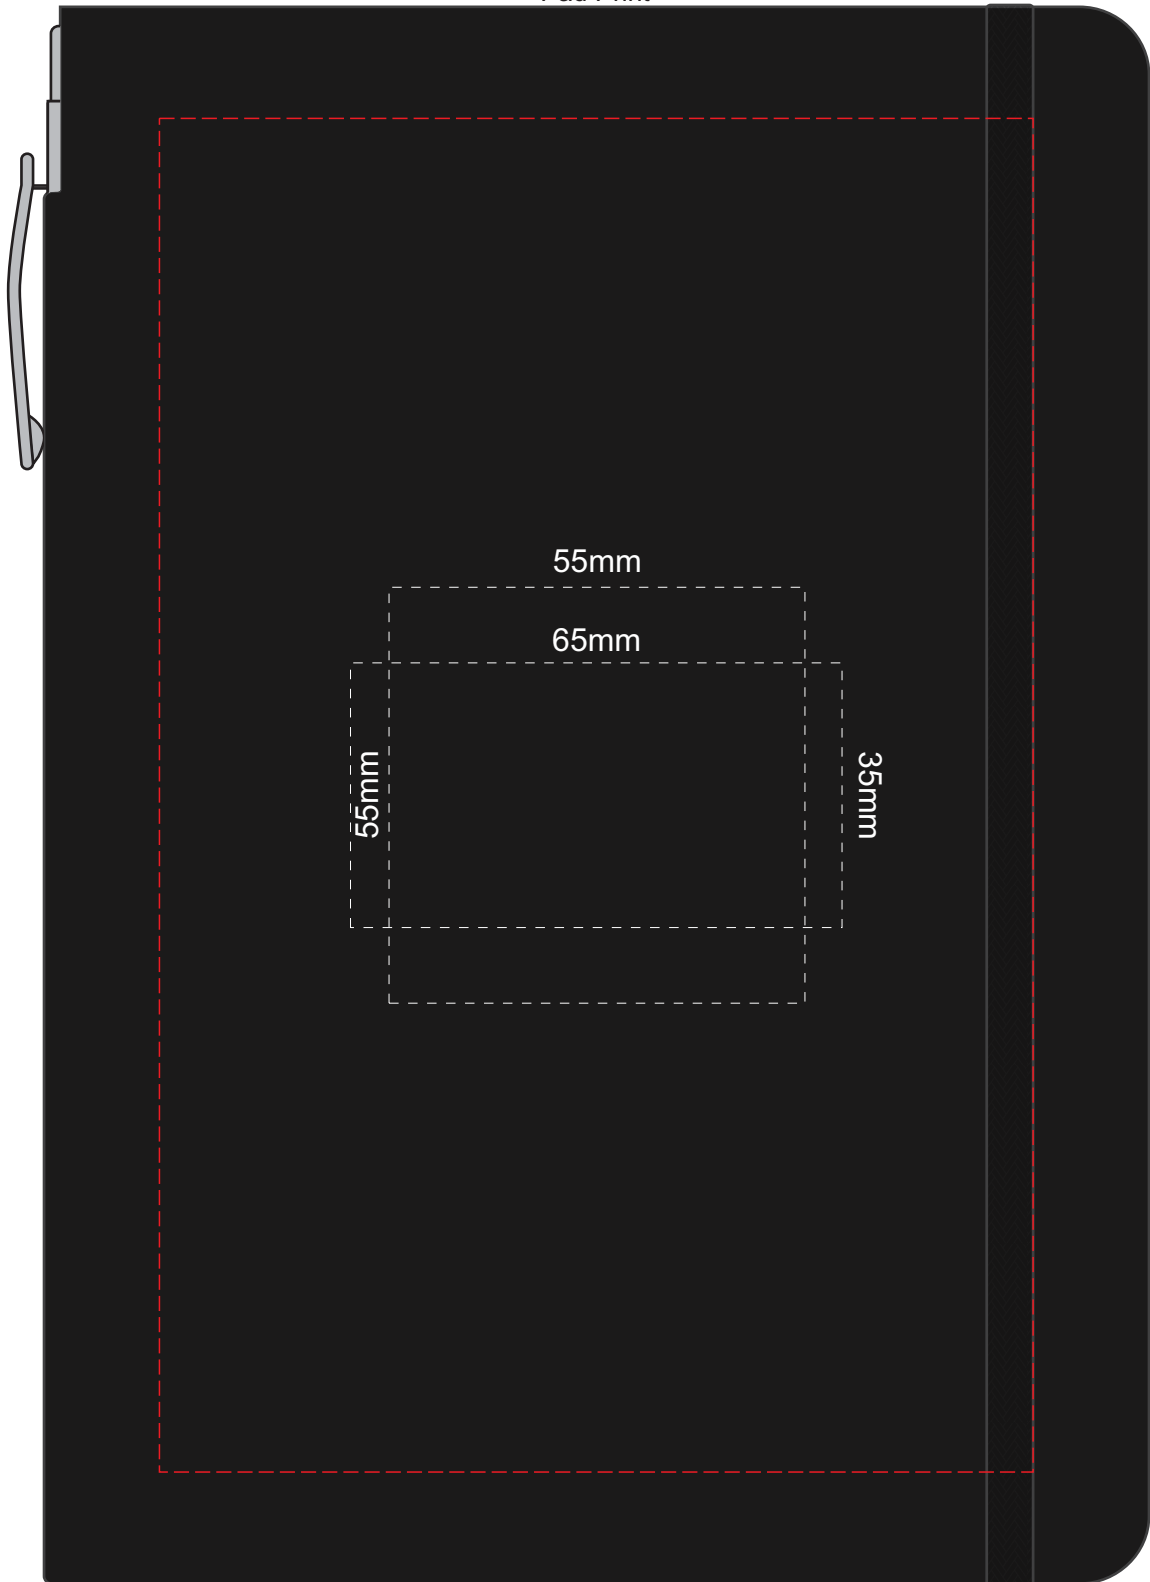

100% of Actual Size  
Screen Print

100% of Actual Size  
Pad Print

100% of Actual Size  
Laser Engraving

100% of Actual Size  
Pad Print

Branding area can be moved anywhere within the red line.

100% of Actual Size  
Screen Print  
Direct Digital

100% of Actual Size  
Debossing  
Debossing XL