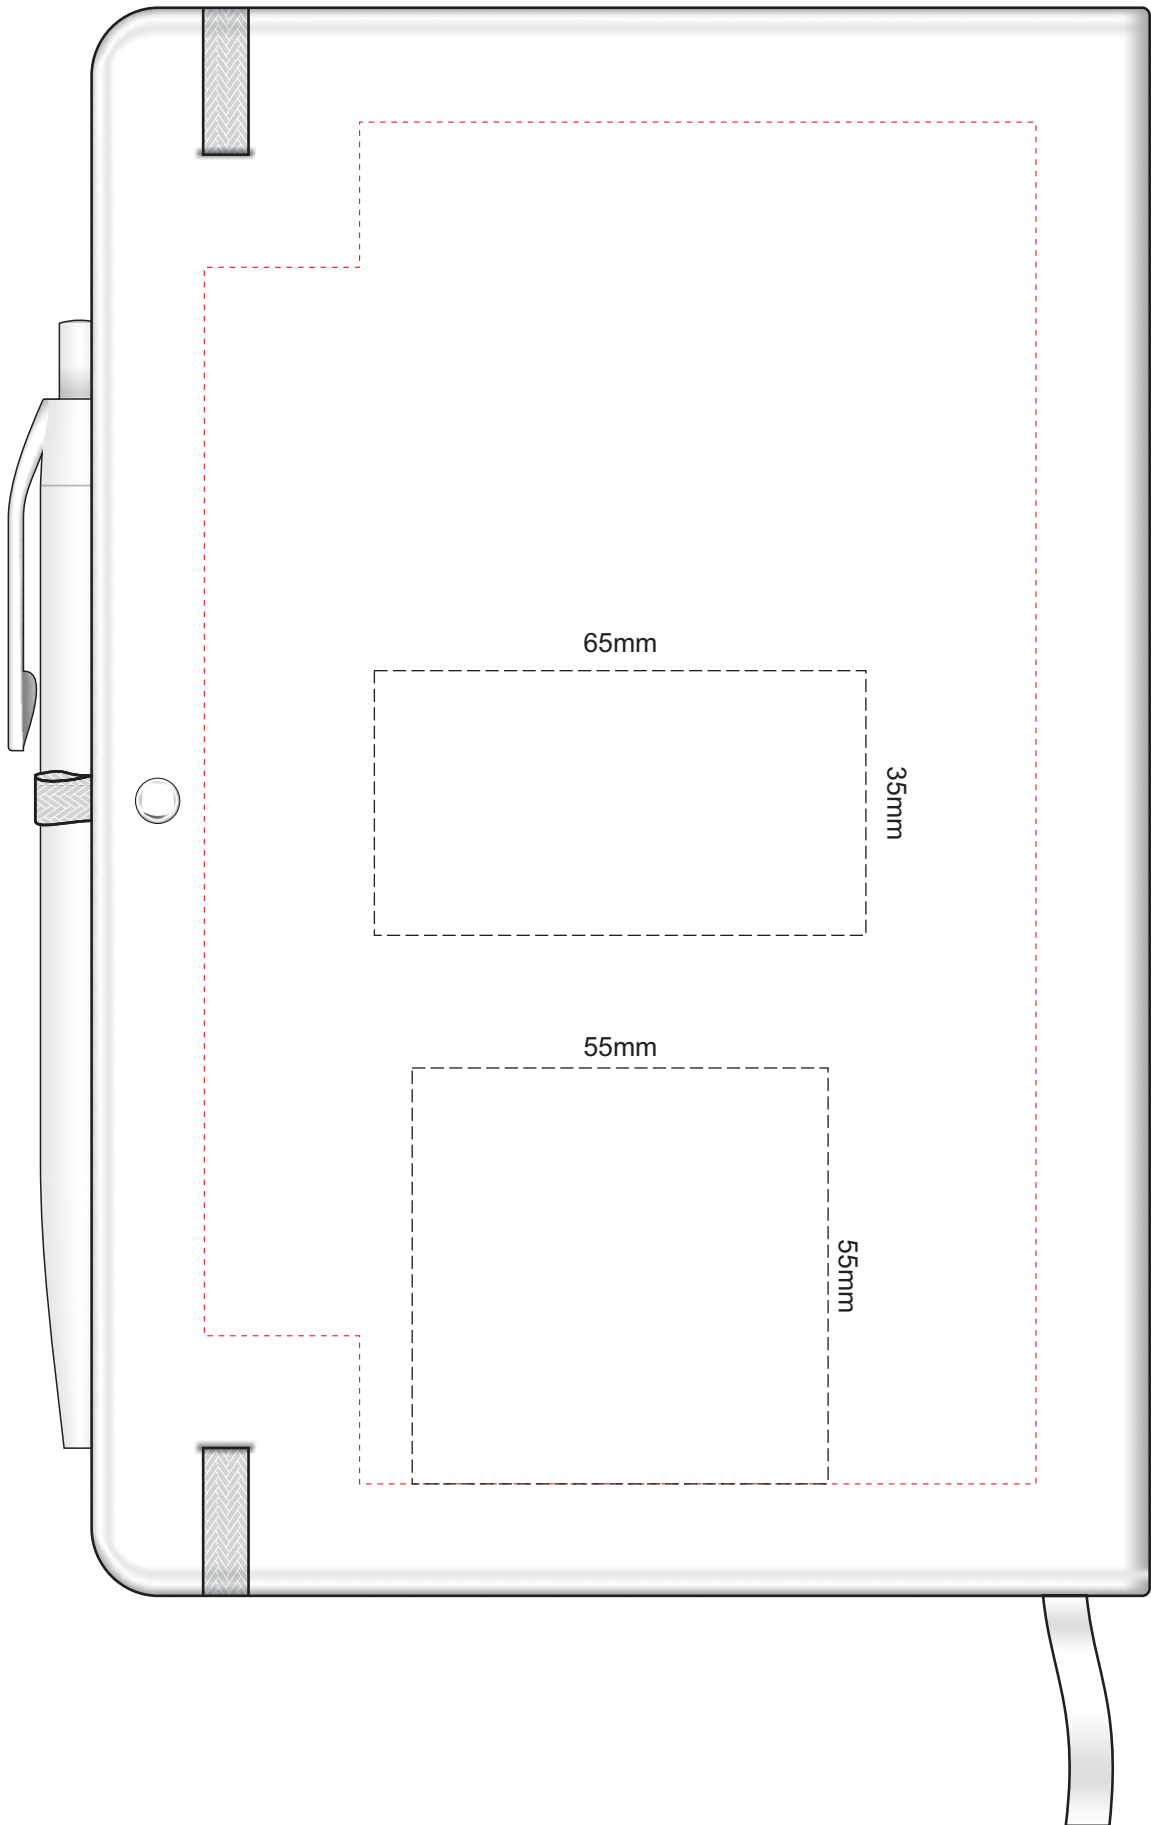

100% of Actual Size
Screen Print

POSITION A

100% of Actual Size
Pad Print

POSITION D

POSITION E

Please note when pen is printed in position D,
print is not visible when in the notebook holder.

100% of Actual Size
Direct Digital

POSITION D

POSITION E

Please note when pen is printed in position D,
print is not visible when in the notebook holder.

100% of Actual Size
Pad Print

100% of Actual Size
Pad Print

100% of Actual Size
Screen Print (one colour)

100% of Actual Size
BACK Pad Print

100% of Actual Size
BACK Screen Print (one colour)