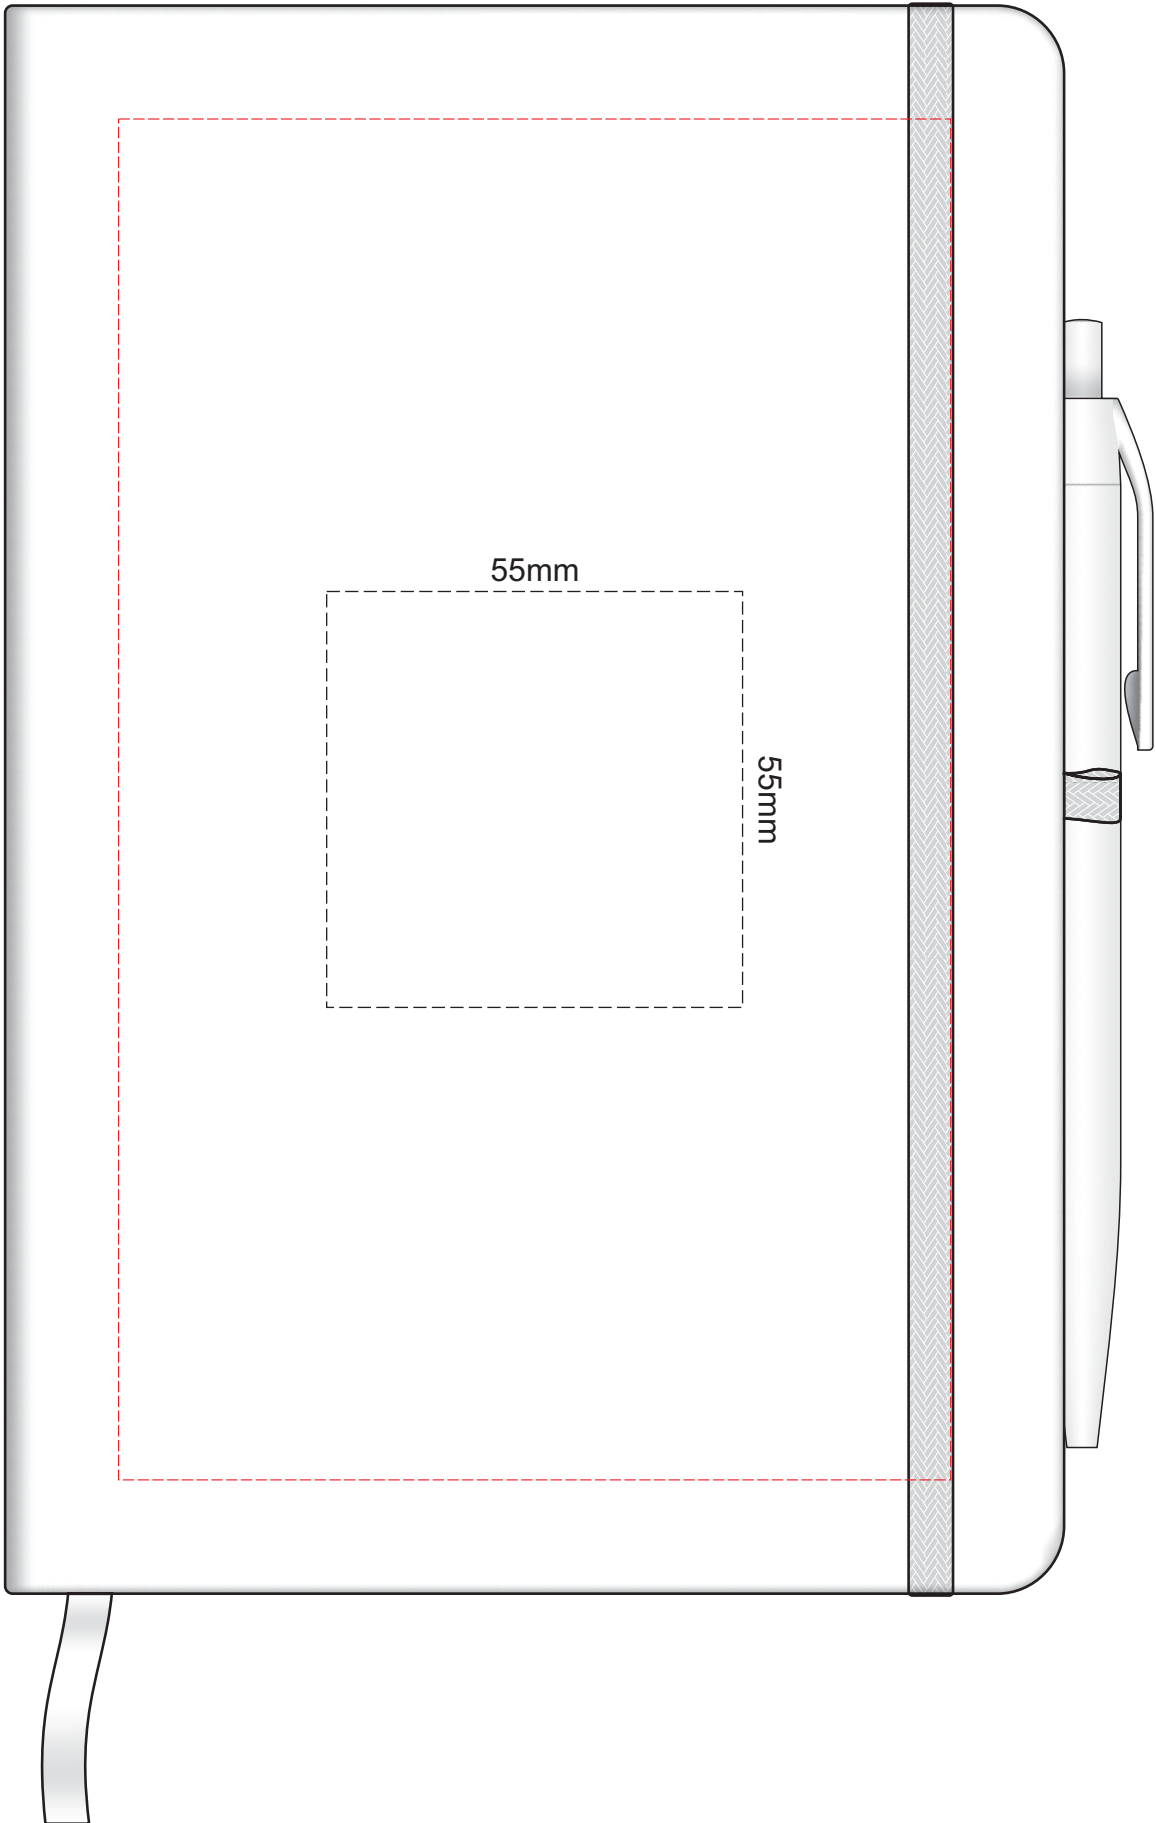

100% of Actual Size
Screen Print

POSITION A

100% of Actual Size
Pad Print

POSITION D

POSITION E

Please note when pen is printed in position D,
print is not visible when in the notebook holder.

100% of Actual Size
Direct Digital

POSITION D

POSITION E

Please note when pen is printed in position D,
print is not visible when in the notebook holder.

100% of Actual Size
Pad Print

100% of Actual Size
Pad Print

100% of Actual Size
Screen Print (one colour)

100% of Actual Size
BACK Pad Print

100% of Actual Size
BACK Screen Print (one colour)