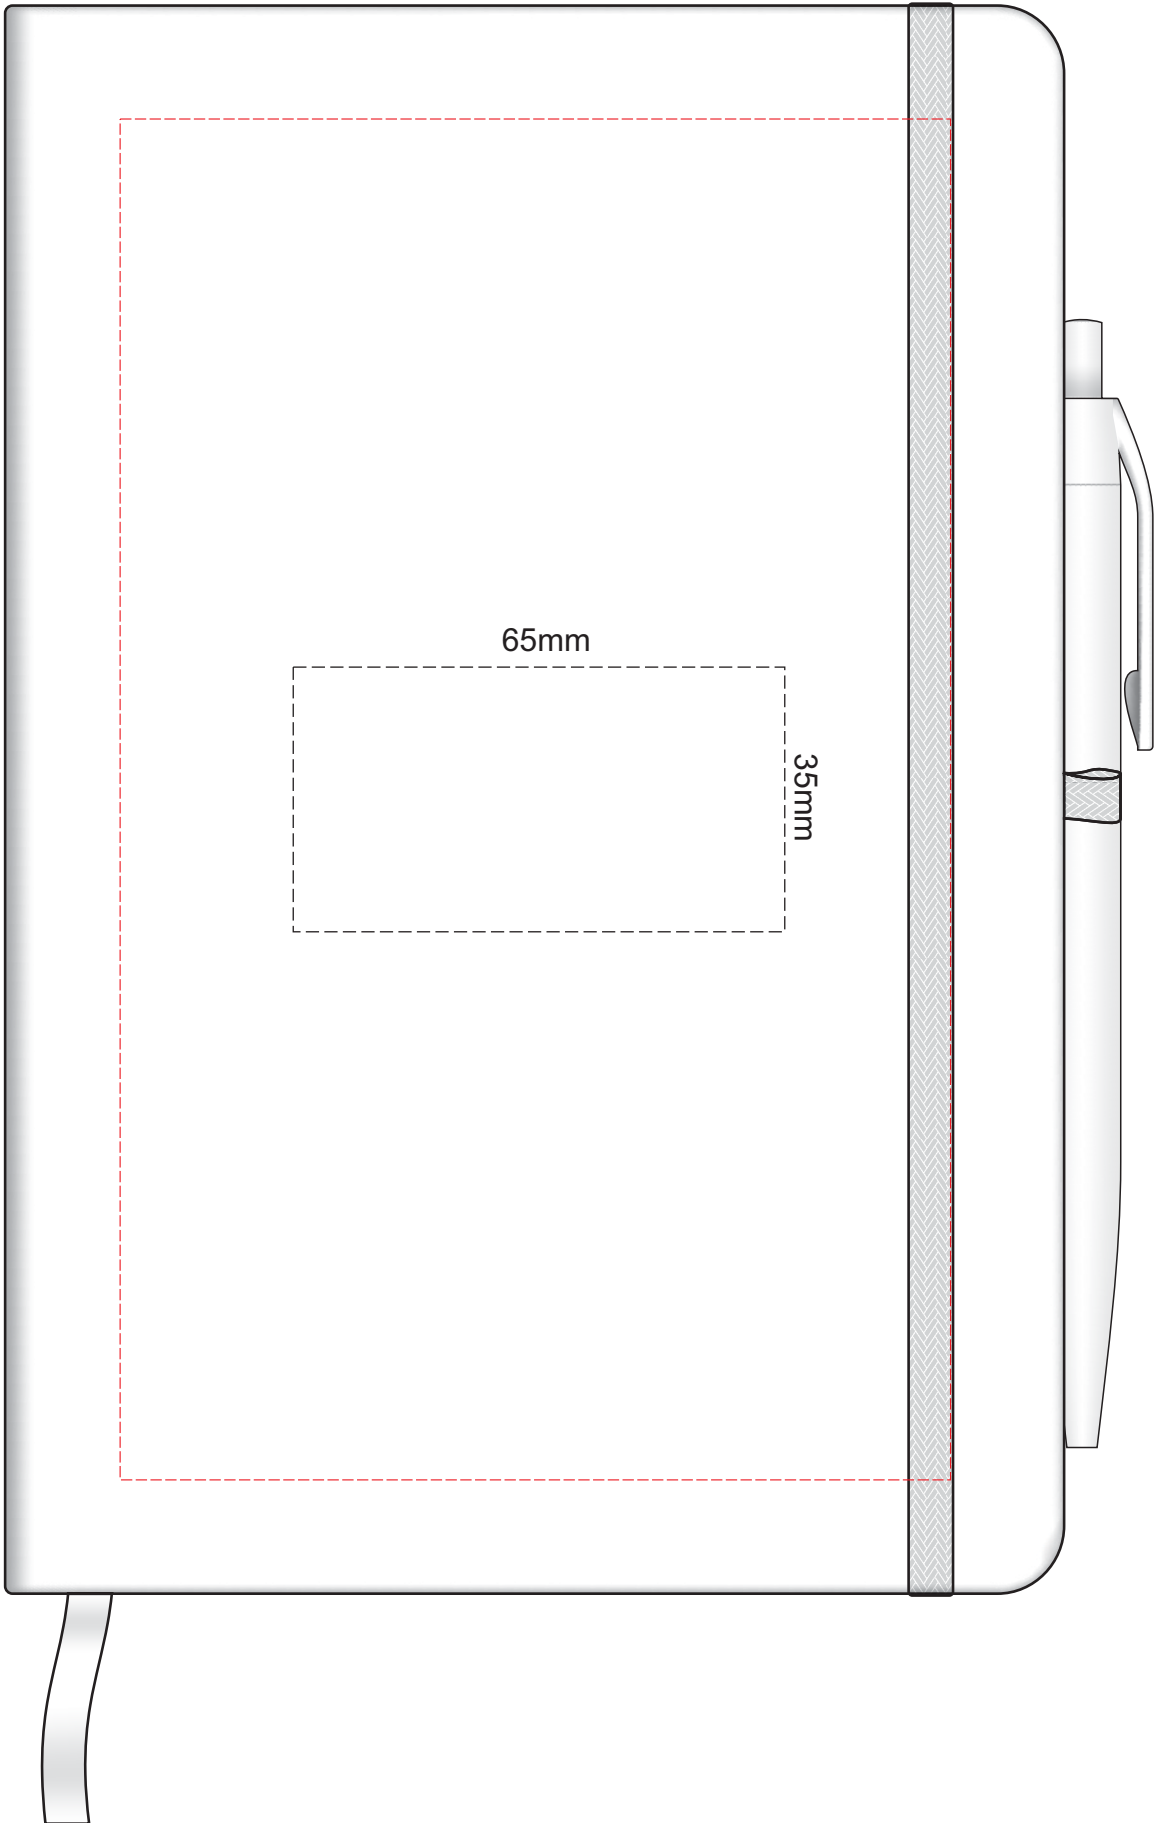

100% of Actual Size
Screen Print

POSITION A

100% of Actual Size
Pad Print

POSITION D

POSITION E

Please note when pen is printed in position D,
print is not visible when in the notebook holder.

100% of Actual Size
Direct Digital

POSITION D

POSITION E

Please note when pen is printed in position D,
print is not visible when in the notebook holder.

100% of Actual Size
Pad Print

100% of Actual Size
Pad Print

100% of Actual Size
Screen Print (one colour)

100% of Actual Size
BACK Pad Print

100% of Actual Size
BACK Screen Print (one colour)