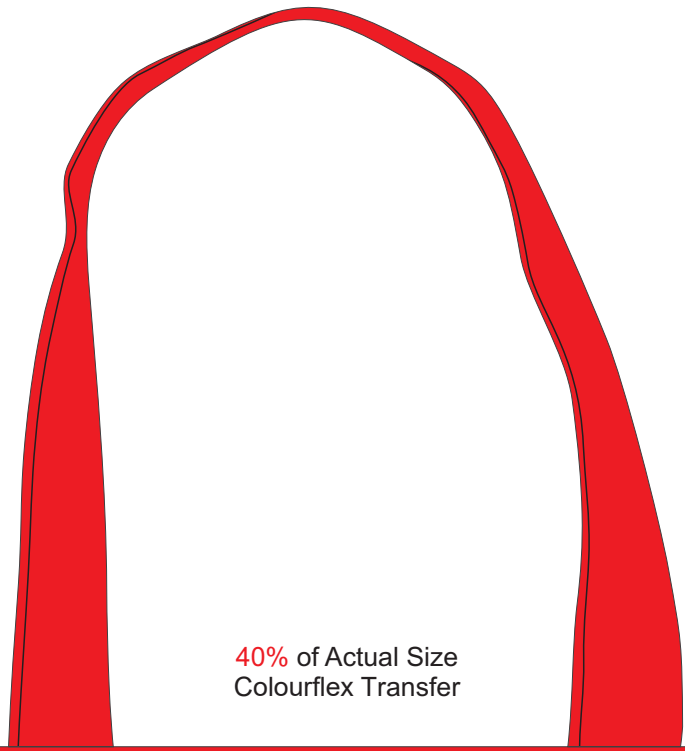

40% of Actual Size
Screen Print

40% of Actual Size
Colourflex Transfer

Please note the orientation the print area may be rotated to best suit the requirements.