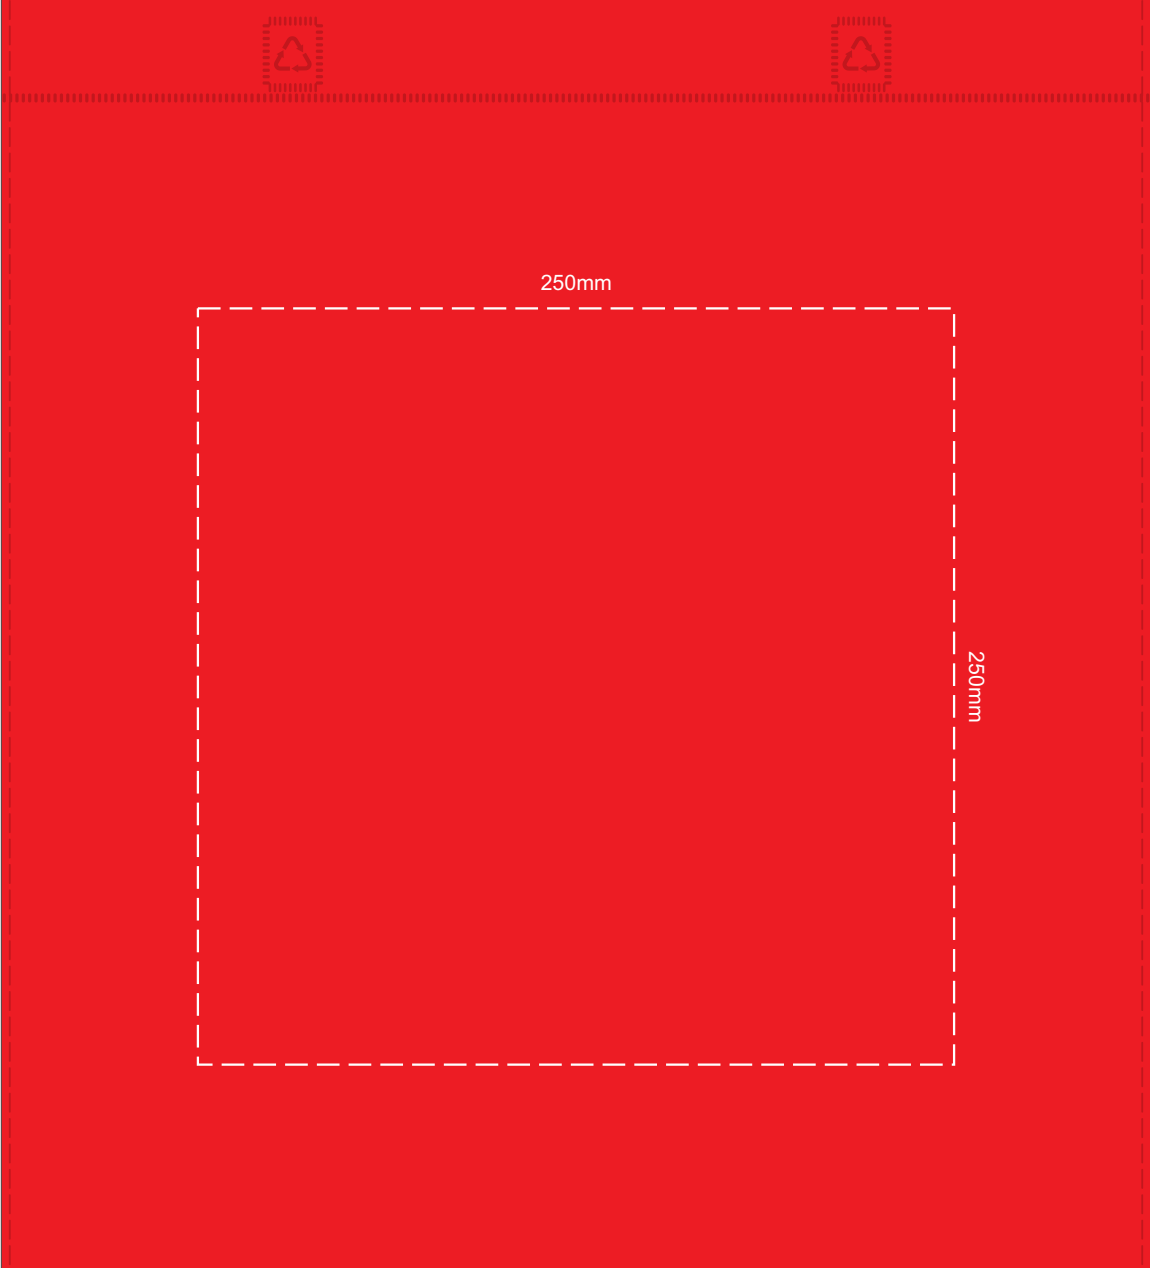

40% of Actual Size
Screen Print

40% of Actual Size
Colourflex Transfer

Please note the orientation the print area may be rotated to best suit the requirements.