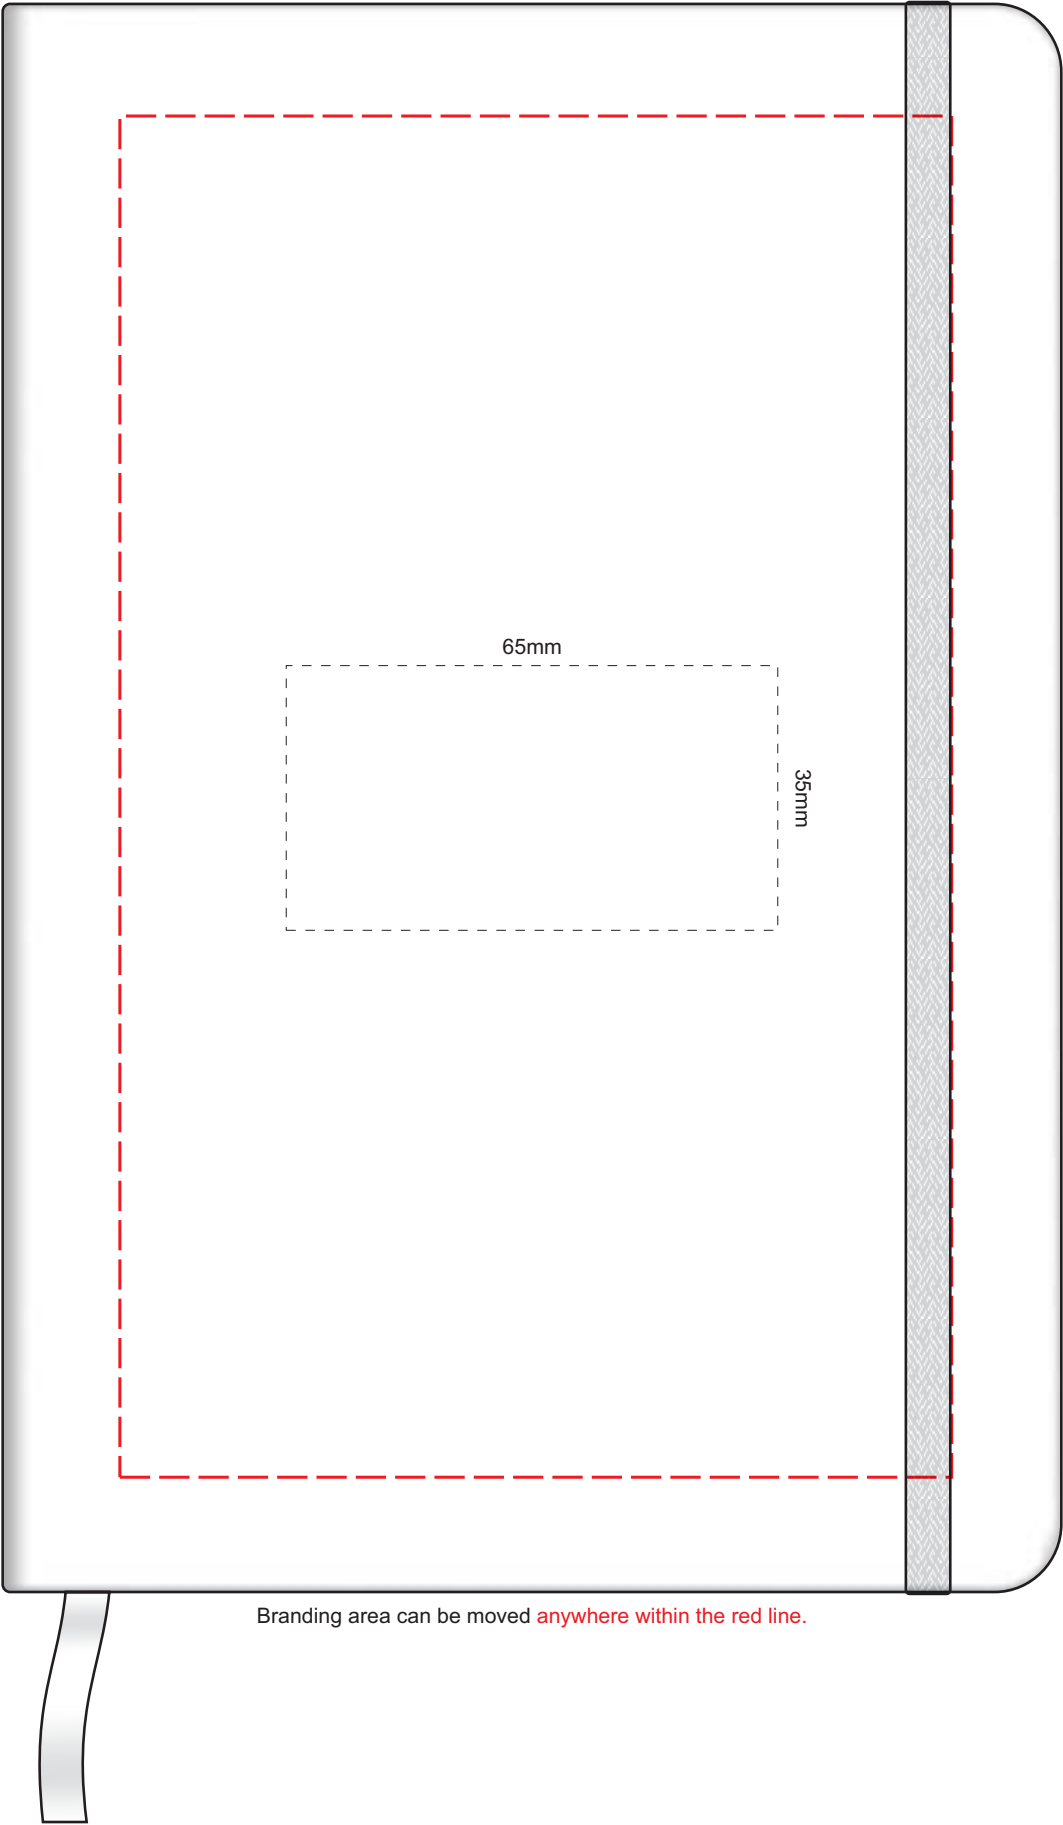

100% of Actual Size
Pad Print

Branding area can be moved **anywhere within the red line.**

100% of Actual Size
Pad Print BACK

Branding area can be moved anywhere within the red line.

100% of Actual Size
Pad Print

Branding area can be moved **anywhere within the red line.**

100% of Actual Size
Pad Print BACK

100% of Actual Size
Screen Print (one colour)

100% of Actual Size
Screen Print (one colour) BACK

100% of Actual Size
Direct Digital