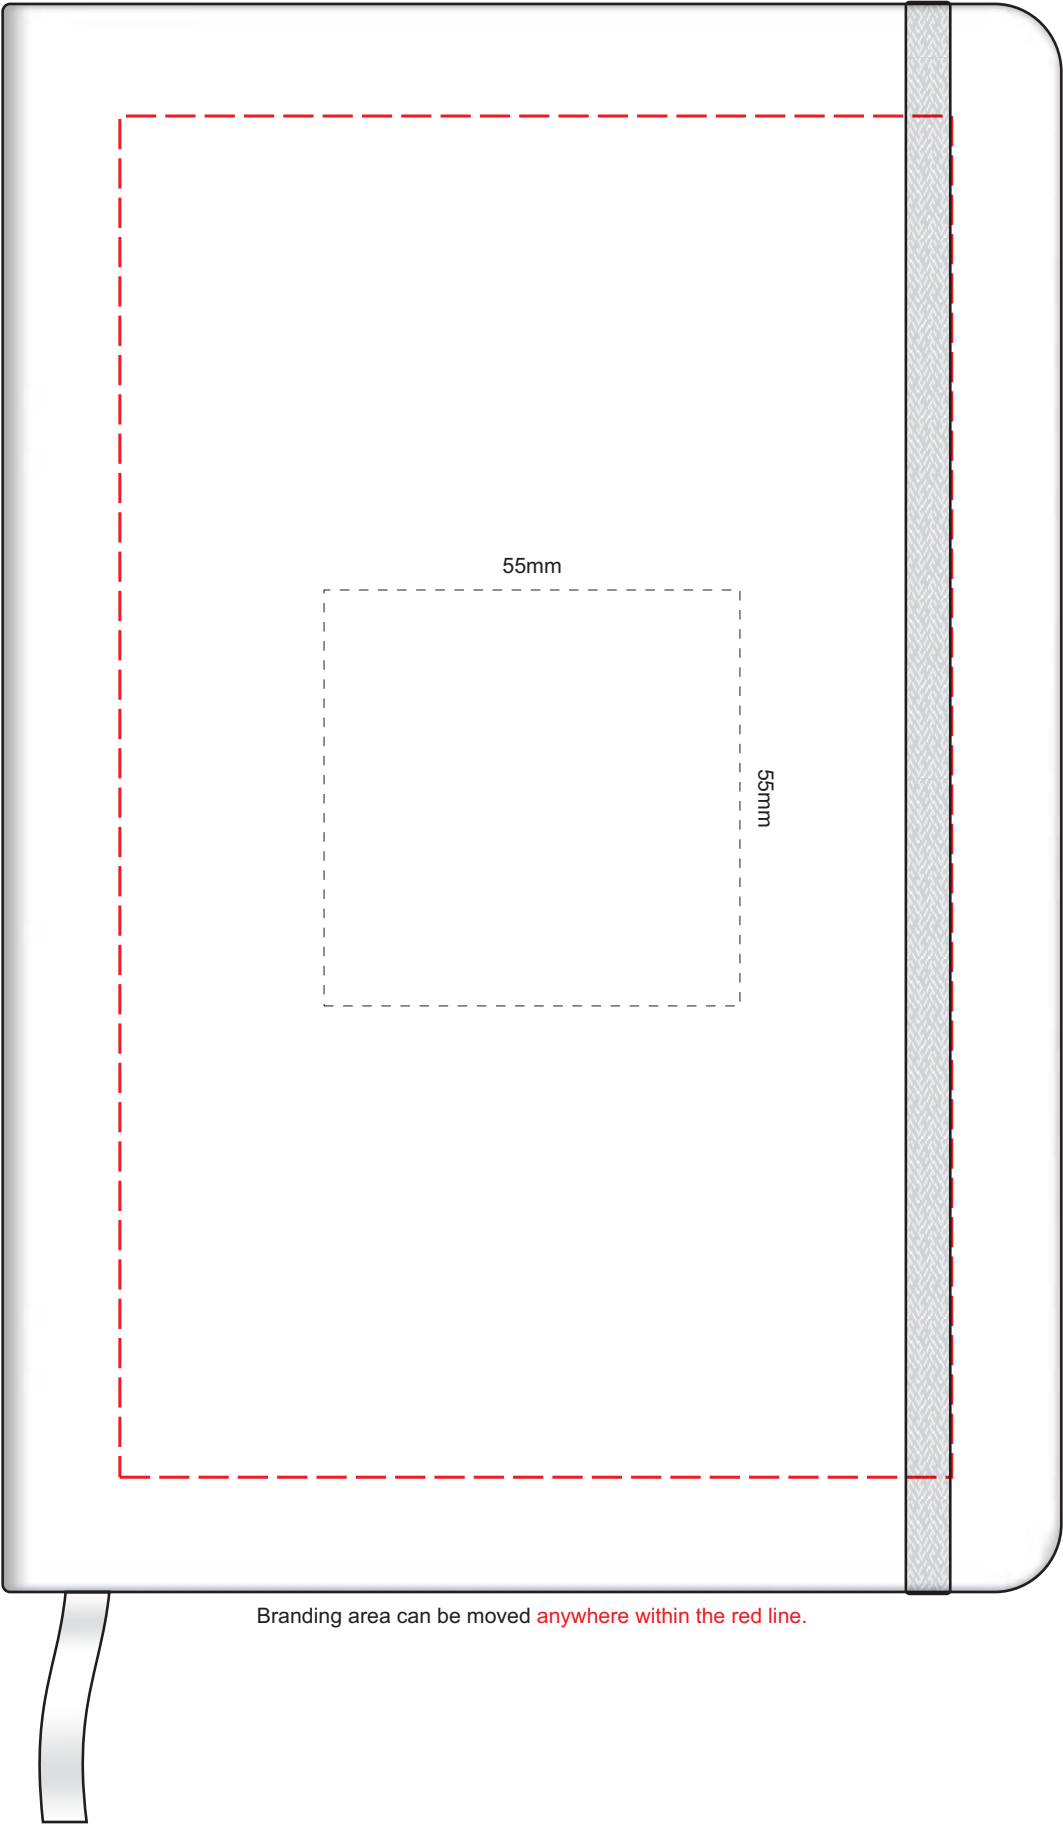

100% of Actual Size
Pad Print

Branding area can be moved **anywhere within the red line.**

100% of Actual Size
Pad Print BACK

Branding area can be moved anywhere within the red line.

100% of Actual Size
Pad Print

Branding area can be moved **anywhere within the red line.**

100% of Actual Size
Pad Print BACK

100% of Actual Size
Screen Print (one colour)

100% of Actual Size
Screen Print (one colour) BACK

100% of Actual Size
Direct Digital