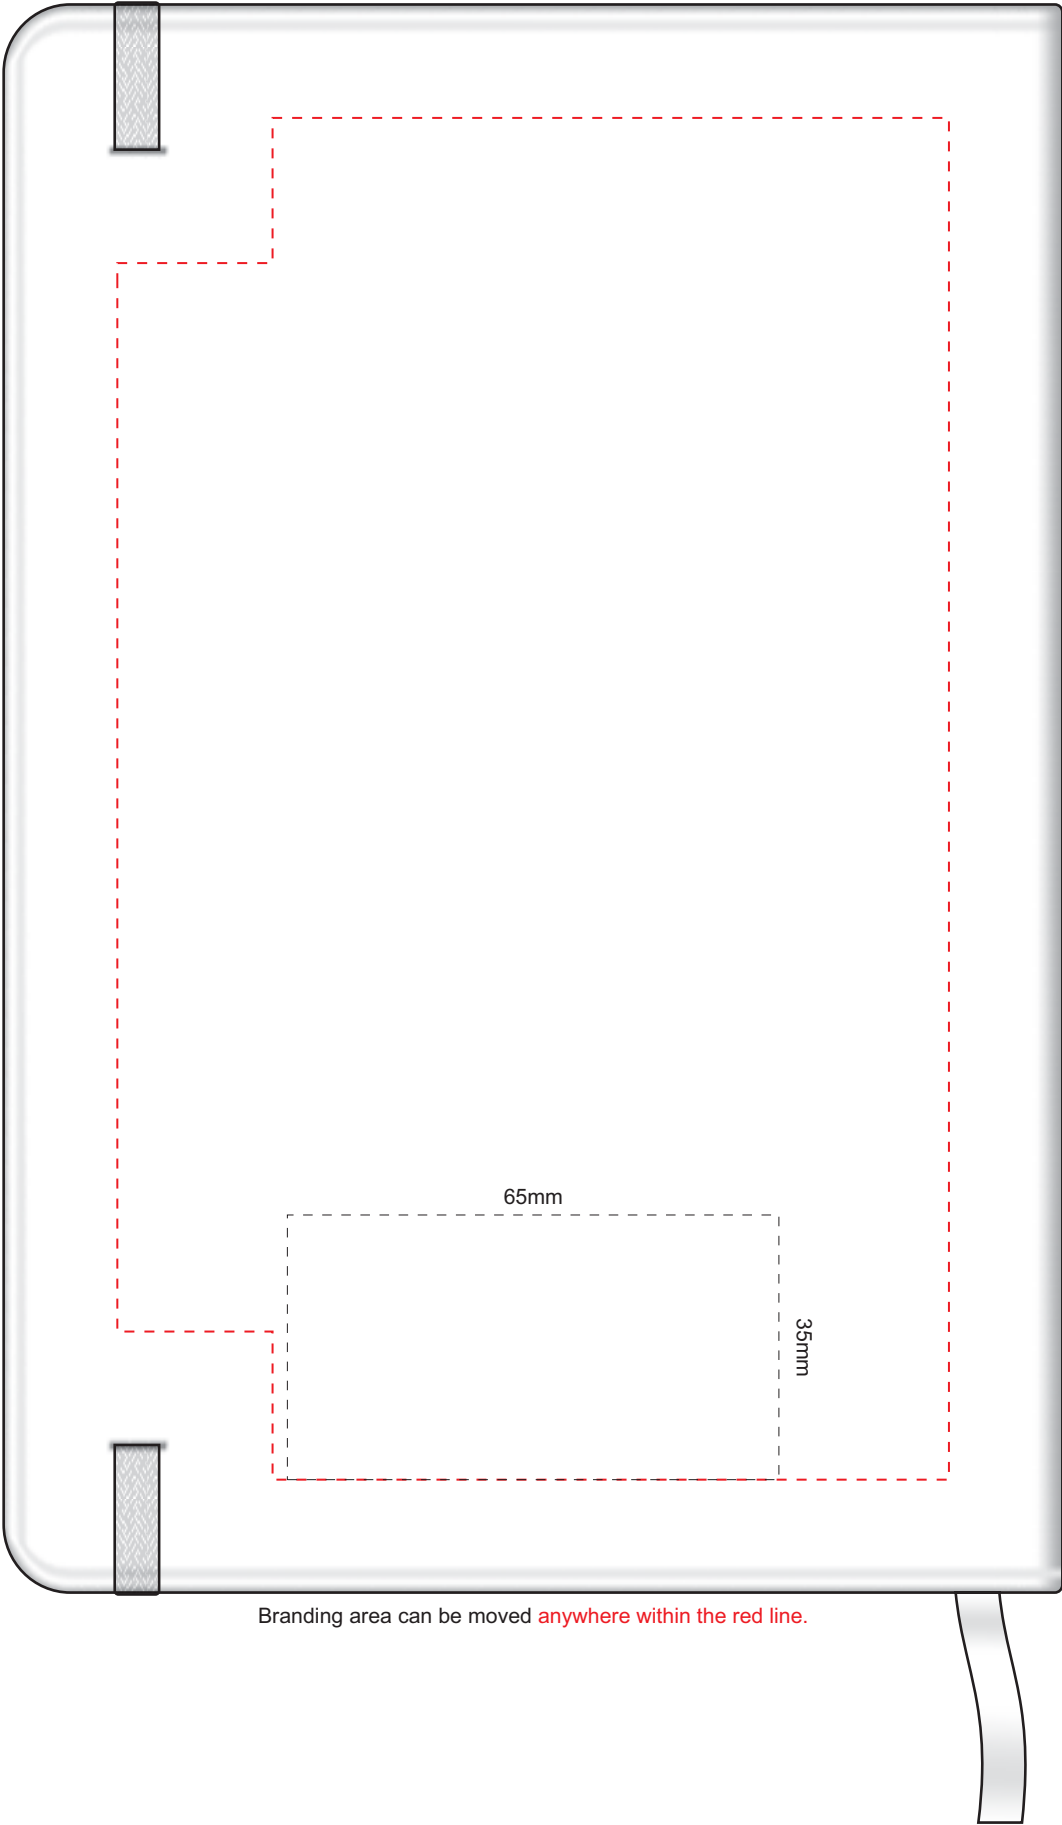

100% of Actual Size
Pad Print

Branding area can be moved **anywhere within the red line.**

100% of Actual Size
Pad Print BACK

Branding area can be moved anywhere within the red line.

100% of Actual Size
Pad Print

Branding area can be moved **anywhere within the red line.**

100% of Actual Size
Pad Print BACK

100% of Actual Size
Screen Print (one colour)

100% of Actual Size
Screen Print (one colour) BACK

100% of Actual Size
Direct Digital