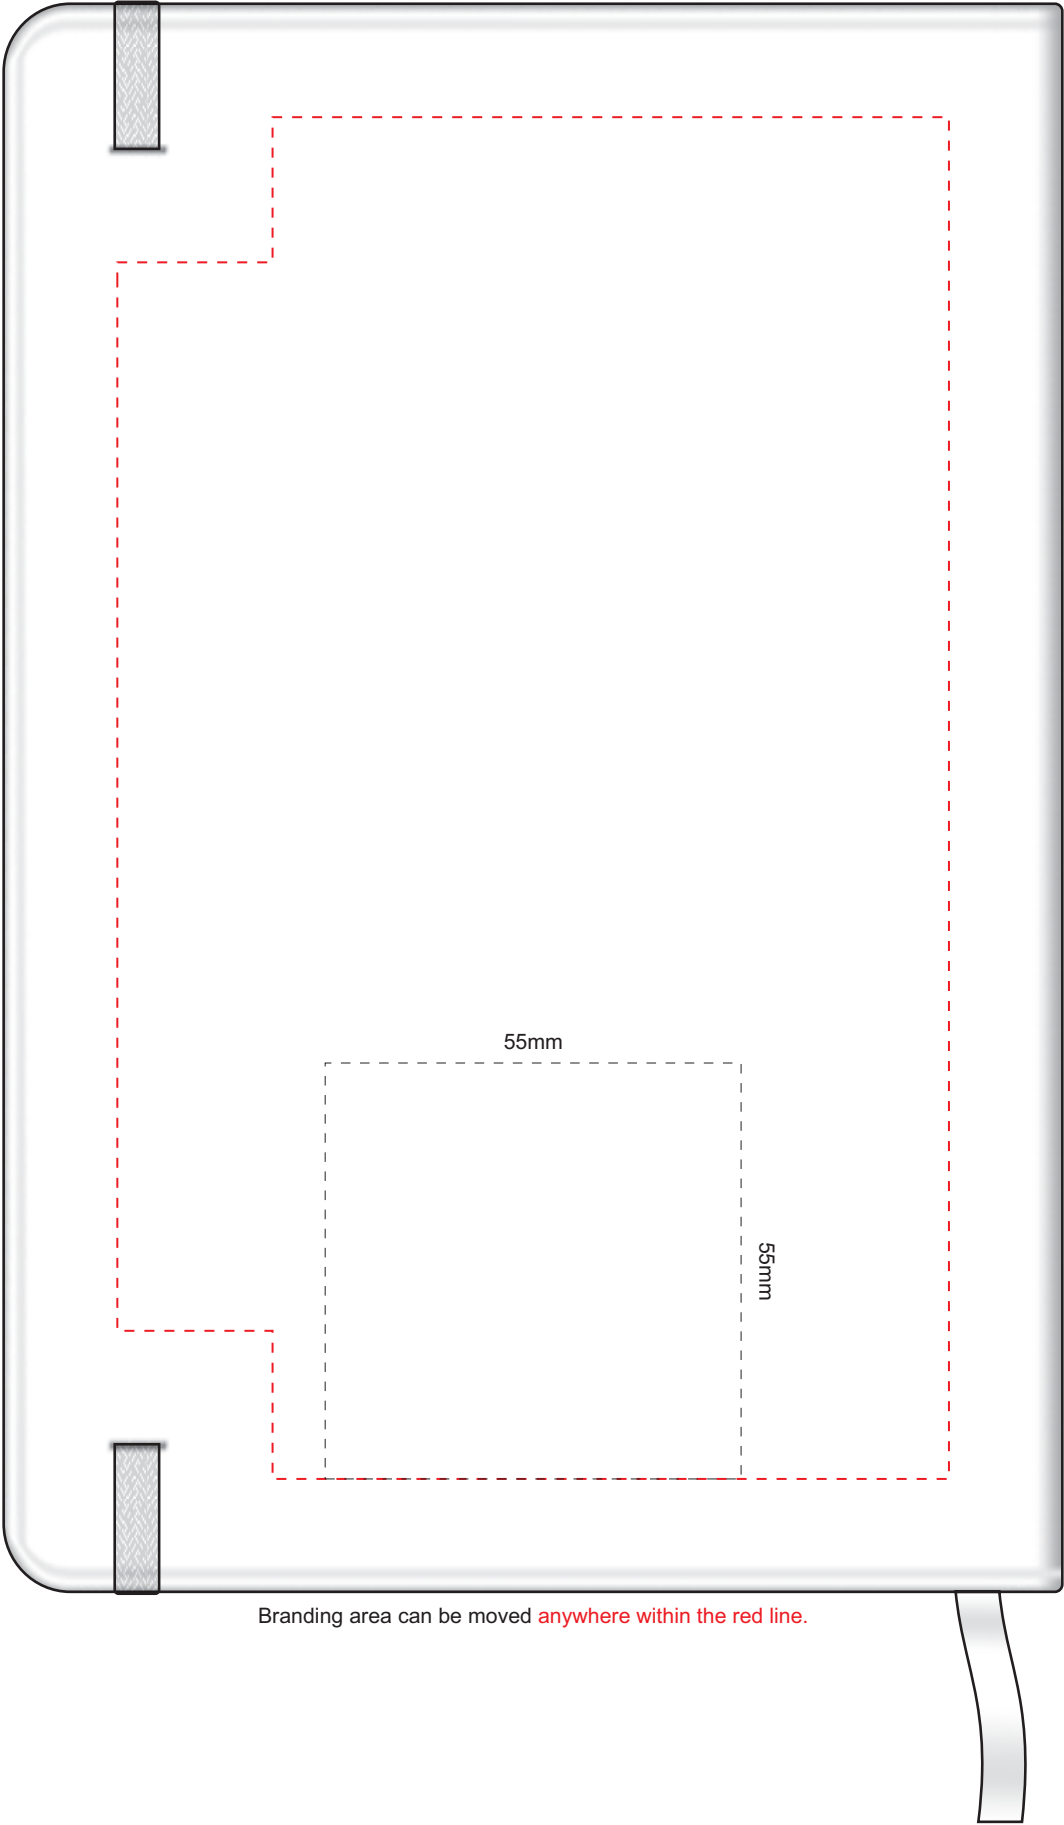

100% of Actual Size
Pad Print

Branding area can be moved **anywhere within the red line.**

100% of Actual Size
Pad Print BACK

Branding area can be moved anywhere within the red line.

100% of Actual Size
Pad Print

Branding area can be moved **anywhere within the red line.**

100% of Actual Size
Pad Print BACK

100% of Actual Size
Screen Print (one colour)

100% of Actual Size
Screen Print (one colour) BACK

100% of Actual Size
Direct Digital